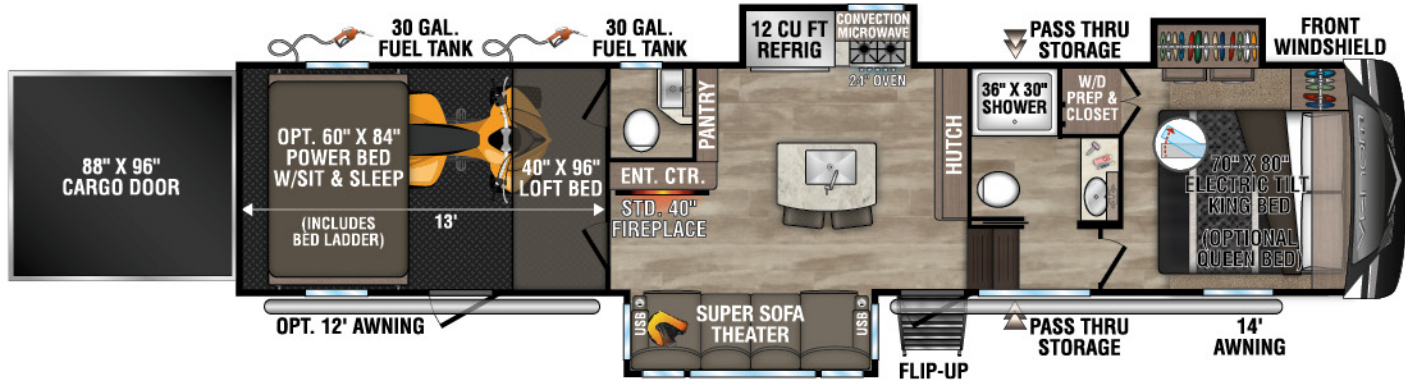

# VENOM

LUXURY TOY HAULERS

Venom is available in six floorplans all featuring power beds and loft beds. You'll be sure to relax in comfort and style no matter where you are!

# 2024 VENOM

V3912TK UVW - 14,620 | Exterior Length - 43' 8" | Sleeps - 8

V3916TK UVW - 13,400 | Exterior Length - 43' 8" | Sleeps - 8

V4013TK UVW - 15,110 | Exterior Length - 43' 6" | Sleeps - 8

Venom

985 N 900 W SHIPSEWANA, IN 46565