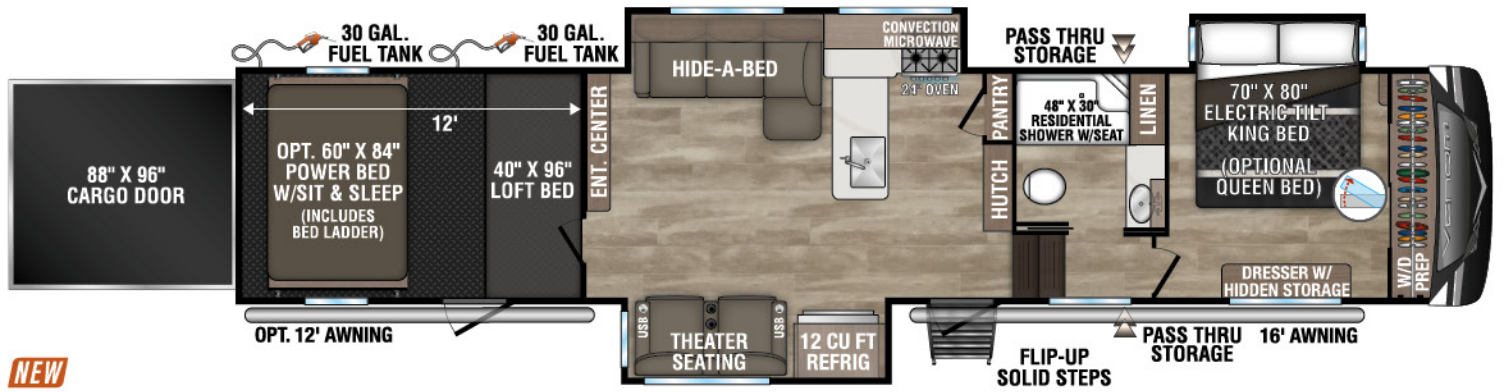

# VENOM

LUXURY TOY HAULERS

Venom is available in six floorplans all featuring power beds and loft beds. You'll be sure to relax in comfort and style no matter where you are!

# 2024 VENOM

V3912TK UVW - 14,620 | Exterior Length - 43' 8" | Sleeps - 8

V3916TK UVW - 13,400 | Exterior Length - 43' 8" | Sleeps - 8

V4013TK UVW - 15,110 | Exterior Length - 43' 6" | Sleeps - 8

Venom

985 N 900 W SHIPSEWANA, IN 46565