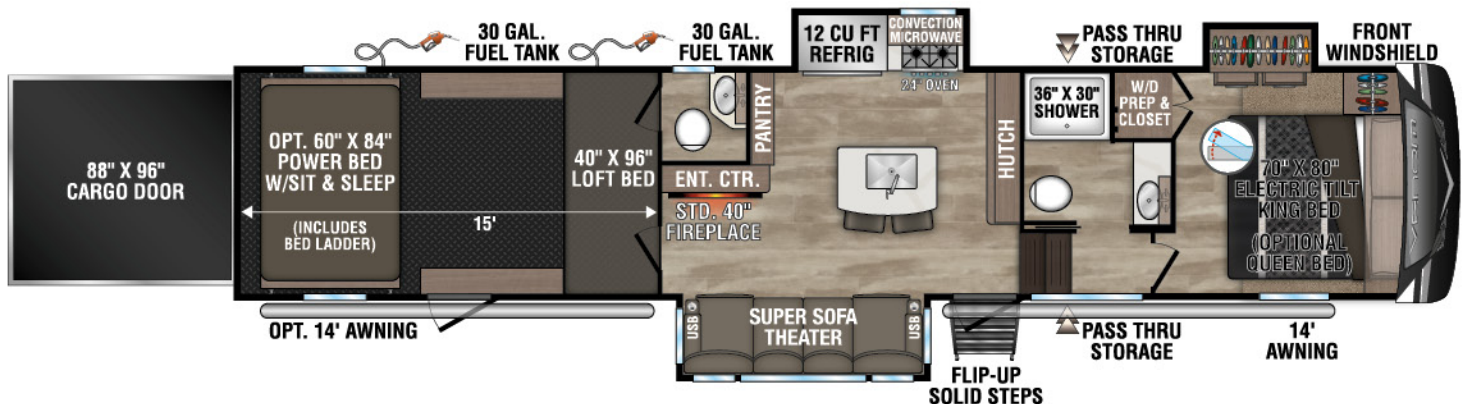

# VENOM

LUXURY TOY HAULERS

Venom is available in six floorplans all featuring power beds and loft beds. You'll be sure to relax in comfort and style no matter where you are!

# 2024 VENOM

V3912TK UVW - 14,620 | Exterior Length - 43' 8" | Sleeps - 8

V3916TK UVW - 13,400 | Exterior Length - 43' 8" | Sleeps - 8

V4013TK UVW - 15,110 | Exterior Length - 43' 6" | Sleeps - 8

Venom

985 N 900 W SHIPSEWANA, IN 46565