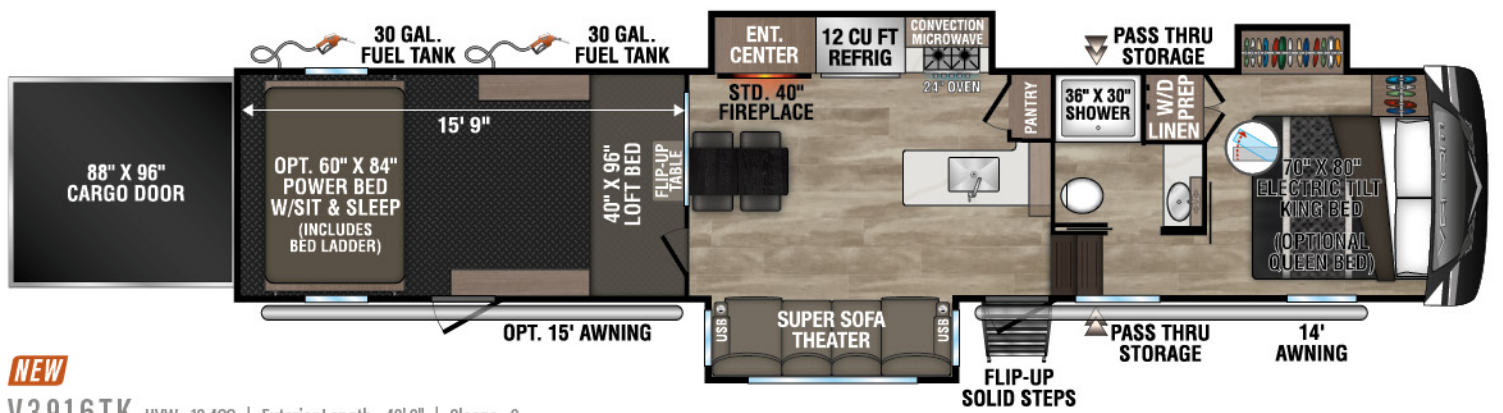

# VENOM

LUXURY TOY HAULERS

Venom is available in six floorplans all featuring power beds and loft beds. You'll be sure to relax in comfort and style no matter where you are!

# 2024 VENOM

V3912TK UVW - 14,620 | Exterior Length - 43' 8" | Sleeps - 8

V3916TK UVW - 13,400 | Exterior Length - 43' 8" | Sleeps - 8

V4013TK UVW - 15,110 | Exterior Length - 43' 6" | Sleeps - 8

Venom

985 N 900 W SHIPSEWANA, IN 46565