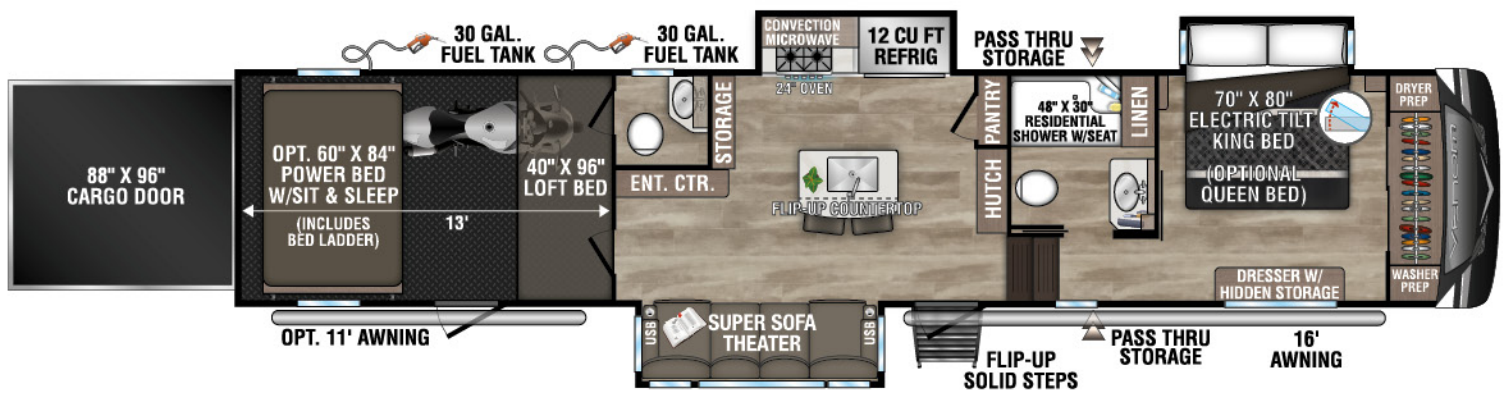

# VENOM

LUXURY TOY HAULERS

Venom is available in six floorplans all featuring power beds and loft beds. You'll be sure to relax in comfort and style no matter where you are!

# 2024 VENOM

V3912TK UVW - 14,620 | Exterior Length - 43' 8" | Sleeps - 8

V3916TK UVW - 13,400 | Exterior Length - 43' 8" | Sleeps - 8

V4013TK UVW - 15,110 | Exterior Length - 43' 6" | Sleeps - 8

Venom

985 N 900 W SHIPSEWANA, IN 46565