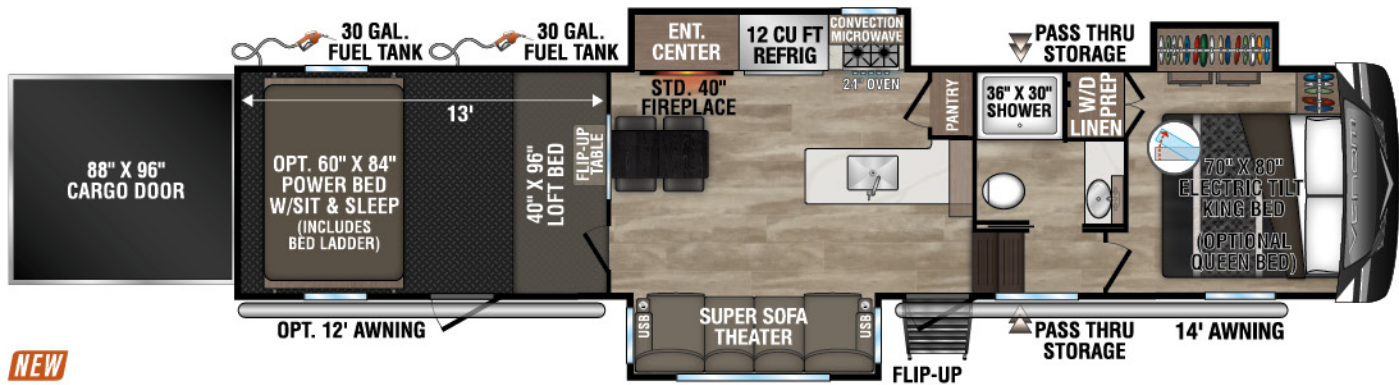

# VENOM

LUXURY TOY HAULERS

Venom is available in six floorplans all featuring power beds and loft beds. You'll be sure to relax in comfort and style no matter where you are!

# 2024 VENOM

V3912TK UVW - 14,620 | Exterior Length - 43' 8" | Sleeps - 8

V3916TK UVW - 13,400 | Exterior Length - 43' 8" | Sleeps - 8

V4013TK UVW - 15,110 | Exterior Length - 43' 6" | Sleeps - 8

Venom

985 N 900 W SHIPSEWANA, IN 46565