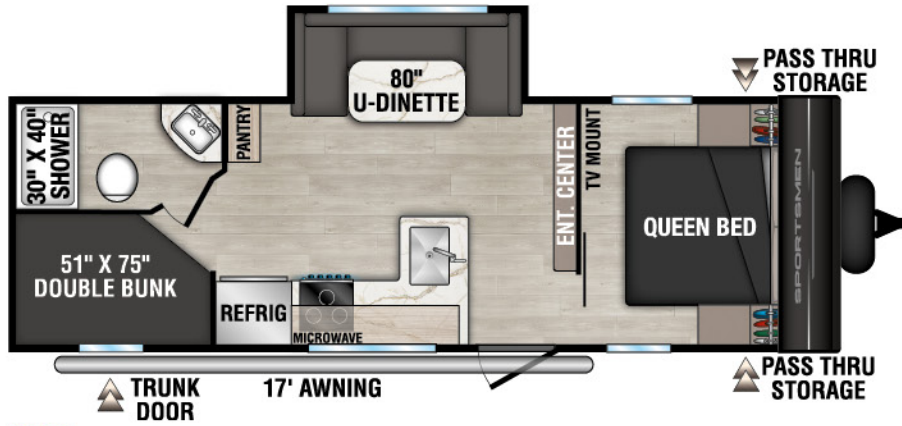

# SPORTSMEN

VALUE-PACKED TRAVEL TRAILERS

SELECT

RECREATIONAL VEHICLES

**NEW**

210RDSL UVW - 4,470 | Exterior Length - 24' 11" | Sleeps - TBD

221RKSL UVW - 4,870 | Exterior Length - 25' 8" | Sleeps - 4

**NEW**

231MKSL UVW - TBD | Exterior Length - 28' 5" | Sleeps - TBD

# 2026 SPORTSMEN SELECT

**NEW**  
**241BHSL** UVW - TBD | Exterior Length - 28' 8" | Sleeps - TBD

**260BHSL** UVW - 4,920 | Exterior Length - 28' 7" | Sleeps - 7

**261BHSL** UVW - 6,040 | Exterior Length - 31' 7" | Sleeps - 9