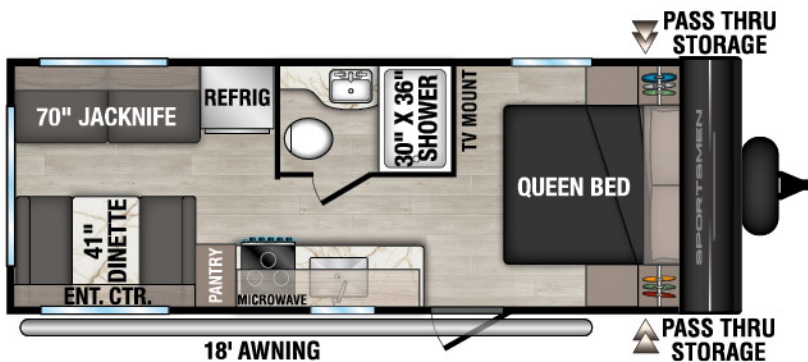

# SPORTSMEN

VALUE-PACKED TRAVEL TRAILERS

SELECT

RECREATIONAL VEHICLES

**NEW**

210RDSL UVW - 4,470 | Exterior Length - 24' 11" | Sleeps - TBD

221RKSL UVW - 4,870 | Exterior Length - 25' 8" | Sleeps - 4

**NEW**

231MKSL UVW - TBD | Exterior Length - 28' 5" | Sleeps - TBD

# 2026 SPORTSMEN SELECT

**NEW**  
**241BHSL** UVW - TBD | Exterior Length - 28' 8" | Sleeps - TBD

**260BHSL** UVW - 4,920 | Exterior Length - 28' 7" | Sleeps - 7

**261BHSL** UVW - 6,040 | Exterior Length - 31' 7" | Sleeps - 9