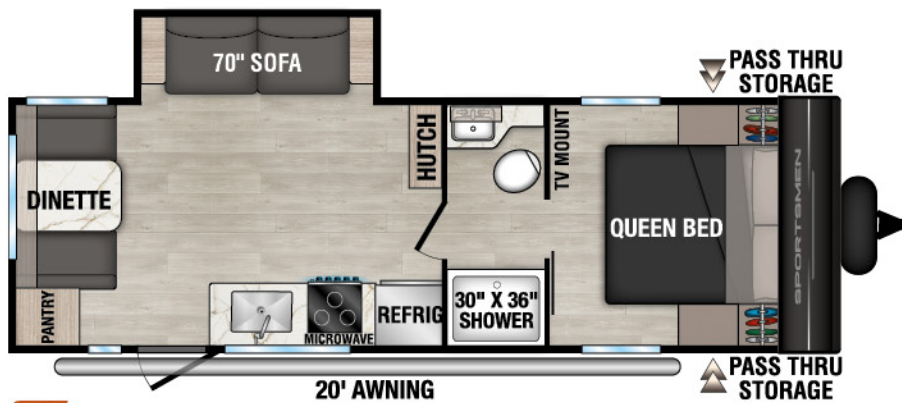

# SPORTSMEN

VALUE-PACKED TRAVEL TRAILERS

SELECT

RECREATIONAL VEHICLES

**NEW**

210RDSL UVW - 4,470 | Exterior Length - 24' 11" | Sleeps - TBD

221RKSL UVW - 4,870 | Exterior Length - 25' 8" | Sleeps - 4

**NEW**

231MKSL UVW - TBD | Exterior Length - 28' 5" | Sleeps - TBD

# 2026 SPORTSMEN SELECT

**NEW**  
**241BHSL** UVW - TBD | Exterior Length - 28' 8" | Sleeps - TBD

**260BHSL** UVW - 4,920 | Exterior Length - 28' 7" | Sleeps - 7

**261BHSL** UVW - 6,040 | Exterior Length - 31' 7" | Sleeps - 9