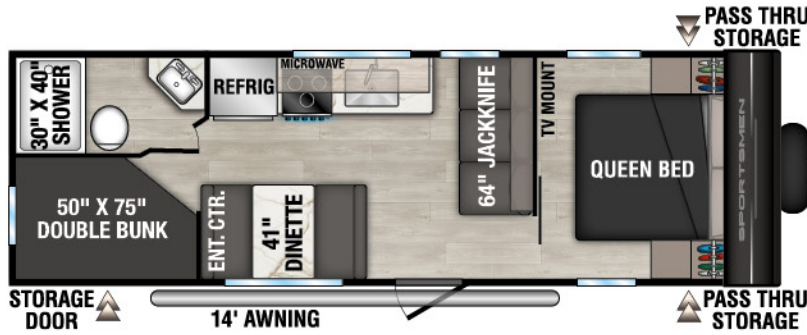

# SPORTSMEN

VALUE-PACKED TRAVEL TRAILERS

SELECT

RECREATIONAL VEHICLES

**NEW**

210RDSL UVW - 4,470 | Exterior Length - 24' 11" | Sleeps - TBD

221RKSL UVW - 4,870 | Exterior Length - 25' 8" | Sleeps - 4

**NEW**

231MKSL UVW - TBD | Exterior Length - 28' 5" | Sleeps - TBD

# 2026 SPORTSMEN SELECT

**NEW**  
**241BHSL** UVW - TBD | Exterior Length - 28' 8" | Sleeps - TBD

**260BHSL** UVW - 4,920 | Exterior Length - 28' 7" | Sleeps - 7

**261BHSL** UVW - 6,040 | Exterior Length - 31' 7" | Sleeps - 9