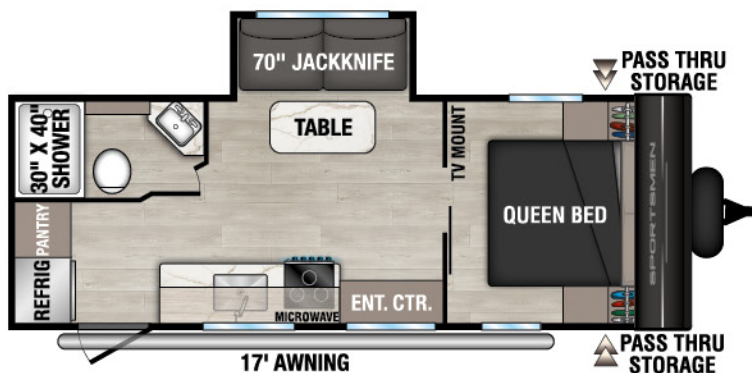

# SPORTSMEN

VALUE-PACKED TRAVEL TRAILERS

SELECT

RECREATIONAL VEHICLES

**NEW**

210RDSL UVW - 4,470 | Exterior Length - 24' 11" | Sleeps - TBD

221RKSL UVW - 4,870 | Exterior Length - 25' 8" | Sleeps - 4

**NEW**

231MKSL UVW - TBD | Exterior Length - 28' 5" | Sleeps - TBD

# 2026 SPORTSMEN SELECT

**NEW**  
**241BHSL** UVW - TBD | Exterior Length - 28' 8" | Sleeps - TBD

**260BHSL** UVW - 4,920 | Exterior Length - 28' 7" | Sleeps - 7

**261BHSL** UVW - 6,040 | Exterior Length - 31' 7" | Sleeps - 9