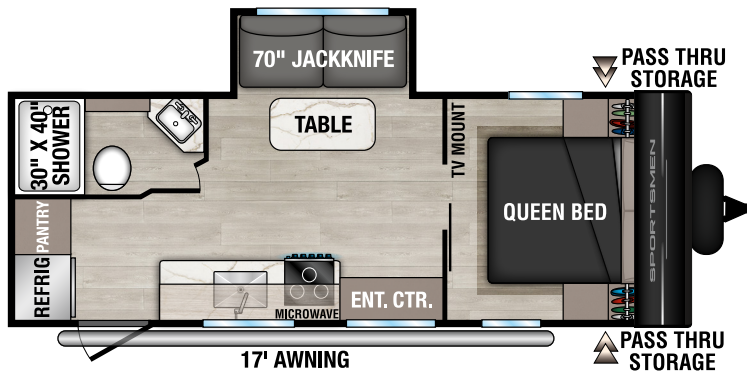

SPORTSMEN

VALUE-PACKED TRAVEL TRAILERS

SELECT

RECREATIONAL VEHICLES

NEW
210RDSL UYW - 4,470 | Exterior Length - 24' 11" | Sleeps - TBD

221RKSL UYW - 4,870 | Exterior Length - 25' 8" | Sleeps - 4

NEW
231MKSL UYW - TBD | Exterior Length - 28' 5" | Sleeps - TBD

2026 SPORTSMEN SELECT

NEW
241BHSL UVW - TBD | Exterior Length - 28' 8" | Sleeps - TBD

260BHSL UVW - 4,920 | Exterior Length - 28' 7" | Sleeps - 7

261BHSL UVW - 6,040 | Exterior Length - 31' 7" | Sleeps - 9