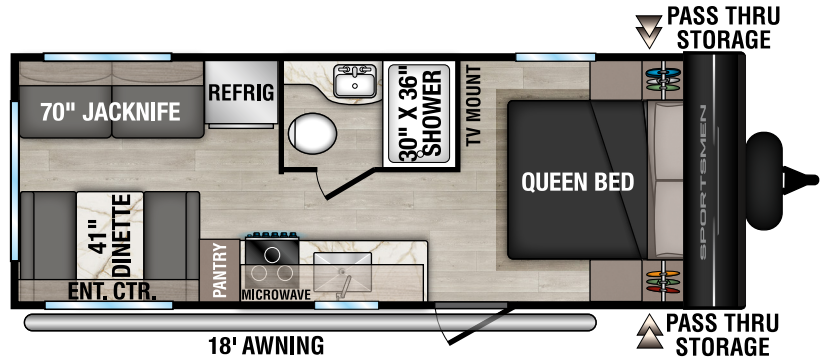

SPORTSMEN

VALUE-PACKED TRAVEL TRAILERS

SELECT

RECREATIONAL VEHICLES

NEW
210RDSL UYW - 4,470 | Exterior Length - 24' 11" | Sleeps - TBD

221RKSL UYW - 4,870 | Exterior Length - 25' 8" | Sleeps - 4

NEW
231MKSL UYW - TBD | Exterior Length - 28' 5" | Sleeps - TBD

2026 SPORTSMEN SELECT

NEW
241BHSL UVW - TBD | Exterior Length - 28' 8" | Sleeps - TBD

260BHSL UVW - 4,920 | Exterior Length - 28' 7" | Sleeps - 7

261BHSL UVW - 6,040 | Exterior Length - 31' 7" | Sleeps - 9