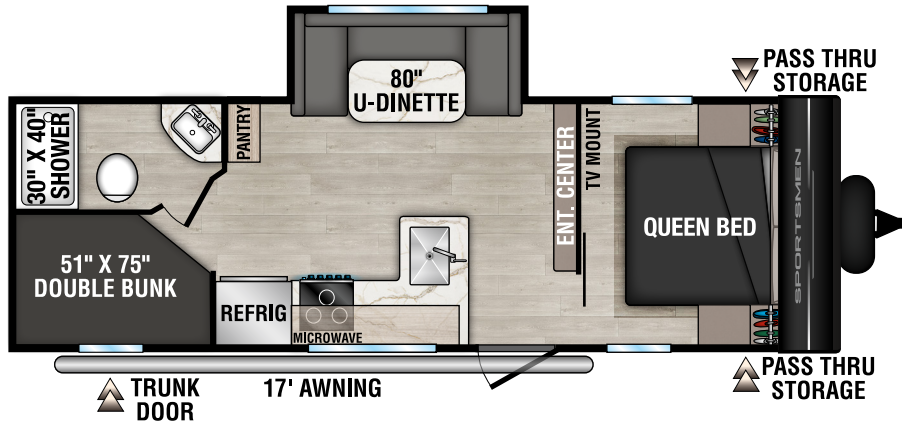

SPORTSMEN

VALUE-PACKED TRAVEL TRAILERS

SELECT

RECREATIONAL VEHICLES

NEW
210RDSL UYW - 4,470 | Exterior Length - 24' 11" | Sleeps - TBD

221RKSL UYW - 4,870 | Exterior Length - 25' 8" | Sleeps - 4

NEW
231MKSL UYW - TBD | Exterior Length - 28' 5" | Sleeps - TBD

2026 SPORTSMEN SELECT

NEW
241BHSL UVW - TBD | Exterior Length - 28' 8" | Sleeps - TBD

260BHSL UVW - 4,920 | Exterior Length - 28' 7" | Sleeps - 7

261BHSL UVW - 6,040 | Exterior Length - 31' 7" | Sleeps - 9