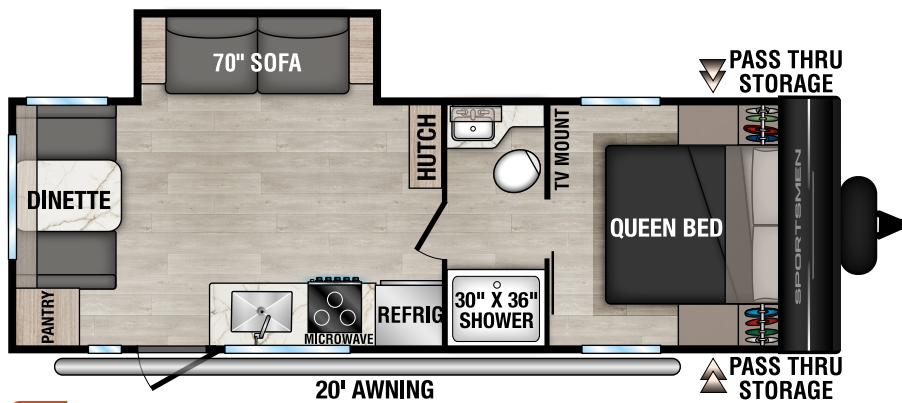

SPORTSMEN

VALUE-PACKED TRAVEL TRAILERS

SELECT

RECREATIONAL VEHICLES

NEW
210RDSL UYW - 4,470 | Exterior Length - 24' 11" | Sleeps - TBD

221RKSL UYW - 4,870 | Exterior Length - 25' 8" | Sleeps - 4

NEW
231MKSL UYW - TBD | Exterior Length - 28' 5" | Sleeps - TBD

2026 SPORTSMEN SELECT

NEW
241BHSL UVW - TBD | Exterior Length - 28' 8" | Sleeps - TBD

260BHSL UVW - 4,920 | Exterior Length - 28' 7" | Sleeps - 7

261BHSL UVW - 6,040 | Exterior Length - 31' 7" | Sleeps - 9