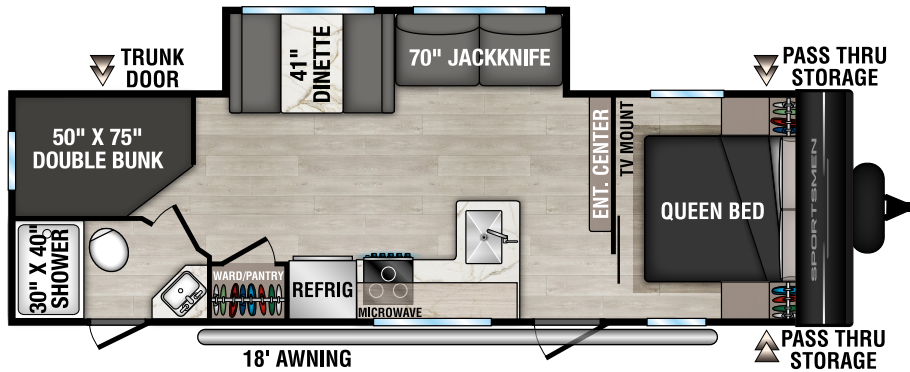

SPORTSMEN

VALUE-PACKED TRAVEL TRAILERS

SELECT

RECREATIONAL VEHICLES

NEW
210RDSL UYW - 4,470 | Exterior Length - 24' 11" | Sleeps - TBD

221RKSL UYW - 4,870 | Exterior Length - 25' 8" | Sleeps - 4

NEW
231MKSL UYW - TBD | Exterior Length - 28' 5" | Sleeps - TBD

2026 SPORTSMEN SELECT

NEW
241BHSL UVW - TBD | Exterior Length - 28' 8" | Sleeps - TBD

260BHSL UVW - 4,920 | Exterior Length - 28' 7" | Sleeps - 7

261BHSL UVW - 6,040 | Exterior Length - 31' 7" | Sleeps - 9