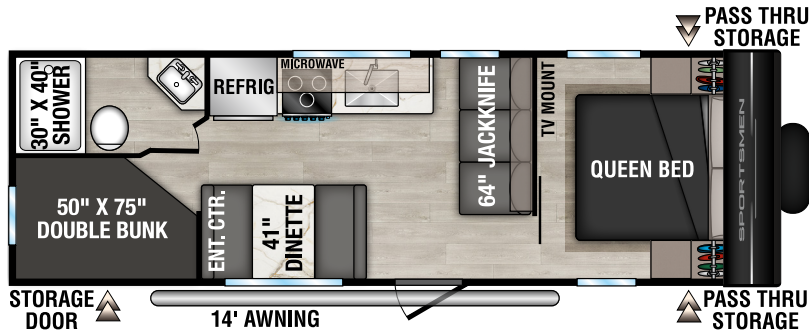

SPORTSMEN

VALUE-PACKED TRAVEL TRAILERS

SELECT

RECREATIONAL VEHICLES

NEW
210RDSL UYW - 4,470 | Exterior Length - 24' 11" | Sleeps - TBD

221RKSL UYW - 4,870 | Exterior Length - 25' 8" | Sleeps - 4

NEW
231MKSL UYW - TBD | Exterior Length - 28' 5" | Sleeps - TBD

2026 SPORTSMEN SELECT

NEW
241BHSL UVW - TBD | Exterior Length - 28' 8" | Sleeps - TBD

260BHSL UVW - 4,920 | Exterior Length - 28' 7" | Sleeps - 7

261BHSL UVW - 6,040 | Exterior Length - 31' 7" | Sleeps - 9