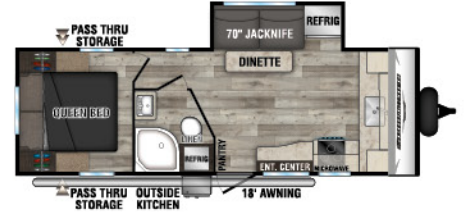

231FKKSE

UWV - 5,300 | Exterior Length - 27' 5" | Sleeps - 4

241RKSE

UWV - 5,500 | Exterior Length - 28' 2" | Sleeps - 5

251RSSE

UWV - 5,420 | Exterior Length - 29' 7" | Sleeps - 6

260BHSE

UWV - 4,700 | Exterior Length - 28' 7" | Sleeps - 9

332BHKSE UUV - 7,390 | Exterior Length - 37'3" | Sleeps - 10

TOY HAULERS

250THSE - TOY HAULER

UUV - 5,300 | Exterior Length - 29'1" | Sleeps - 6

270THSE - TOY HAULER

UUV - 5,400 | Exterior Length - 30'10" | Sleeps - 6