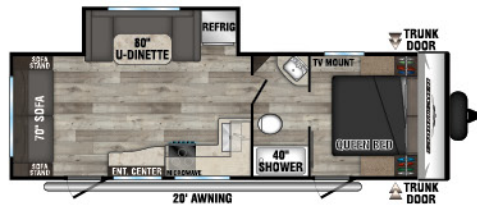

RECREATIONAL
VEHICLES

SPORTSMEN SE

VALUE-PACKED TRAVEL TRAILERS

NEW

221RESE

UWV - 5,310 | Exterior Length - 27' 2" | Sleeps - 6

231BHKSE

UWV - 4,860 | Exterior Length - 26' 5" | Sleeps - 7

231FKKSE

UWV - 5,300 | Exterior Length - 27' 5" | Sleeps - 4

241RKSE

UWV - 5,500 | Exterior Length - 28' 2" | Sleeps - 5

251RSSE

UWV - 5,420 | Exterior Length - 29' 7" | Sleeps - 6

260BHSE

UWV - 4,700 | Exterior Length - 28' 7" | Sleeps - 9

261BHKSE

UWV - 5,900 | Exterior Length - 31' 7" | Sleeps - 9

270BHSE

UWV - 4,990 | Exterior Length - 31' 5" | Sleeps - 6

271BHKSE

UWV - 5,710 | Exterior Length - 30' 11" | Sleeps - 9

281BHSE

UWV - 5,980 | Exterior Length - 32' 7" | Sleeps - 9

332BHKSE UUV - 7,390 | Exterior Length - 37'3" | Sleeps - 10

TOY HAULERS

250THSE - TOY HAULER

UUV - 5,300 | Exterior Length - 29'1" | Sleeps - 6

270THSE - TOY HAULER

UUV - 5,400 | Exterior Length - 30'10" | Sleeps - 6