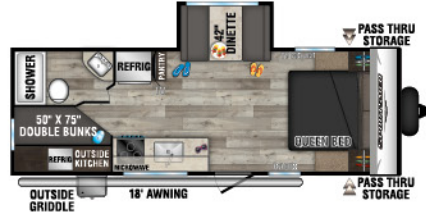

RECREATIONAL
VEHICLES

SPORTSMEN SE

VALUE-PACKED TRAVEL TRAILERS

NEW

221RESE

UWV - 5,310 | Exterior Length - 27' 2" | Sleeps - 6

231BHKSE

UWV - 4,860 | Exterior Length - 26' 5" | Sleeps - 7

231FKKSE

UWV - 5,300 | Exterior Length - 27' 5" | Sleeps - 4

241RKSE

UWV - 5,500 | Exterior Length - 28' 2" | Sleeps - 5

251RSSE

UWV - 5,420 | Exterior Length - 29' 7" | Sleeps - 6

260BHSE

UWV - 4,700 | Exterior Length - 28' 7" | Sleeps - 9

261BHKSE

UWV - 5,900 | Exterior Length - 31' 7" | Sleeps - 9

270BHSE

UWV - 4,990 | Exterior Length - 31' 5" | Sleeps - 6

271BHKSE

UWV - 5,710 | Exterior Length - 30' 11" | Sleeps - 9

281BHSE

UWV - 5,980 | Exterior Length - 32' 7" | Sleeps - 9

332BHKSE UUV - 7,390 | Exterior Length - 37'3" | Sleeps - 10

TOY HAULERS

250THSE - TOY HAULER

UUV - 5,300 | Exterior Length - 29'1" | Sleeps - 6

270THSE - TOY HAULER

UUV - 5,400 | Exterior Length - 30'10" | Sleeps - 6