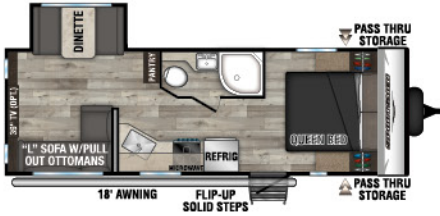

NEW

221RESE

UWV - 5,310 | Exterior Length - 27' 2" | Sleeps - 6