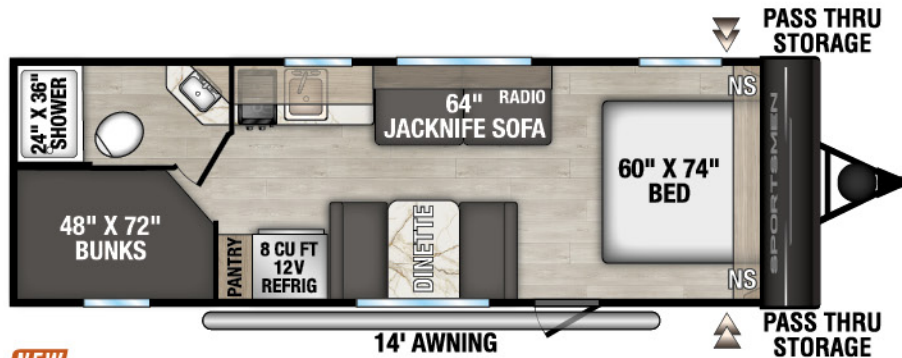

170MB U VW - 3,240 | Exterior Length - 21' 8" | Sleeps - 3

171BH U VW - 3,810 | Exterior Length - 22' 10" | Sleeps - 7

# 2026 SPORTSMEN CLASSIC

180BH UUV - 3,150 | Exterior Length - 21'4" | Sleeps - 4

181BH UUV - 3,560 | Exterior Length - 21'4" | Sleeps - 5

191BHK UUV - 3,740 | Exterior Length - 21'10" | Sleeps - 5

**NEW**  
240BH UUV - 4,120 | Exterior Length - 27'7" | Sleeps - 8