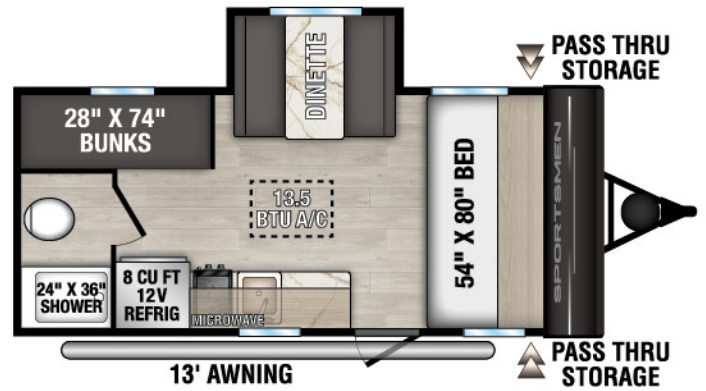

170MB U VW - 3,240 | Exterior Length - 21' 8" | Sleeps - 3

171BH U VW - 3,810 | Exterior Length - 22' 10" | Sleeps - 7

# 2026 SPORTSMEN CLASSIC

180BH UUV - 3,150 | Exterior Length - 21'4" | Sleeps - 4

181BH UUV - 3,560 | Exterior Length - 21'4" | Sleeps - 5

191BHK UUV - 3,740 | Exterior Length - 21'10" | Sleeps - 5

**NEW**  
240BH UUV - 4,120 | Exterior Length - 27'7" | Sleeps - 8