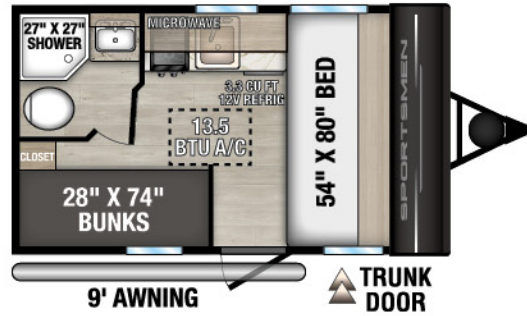

# SPORTSMEN

ULTRA LIGHTWEIGHT  
TRAVEL TRAILERS

CLASSIC

RECREATIONAL  
VEHICLES

130BH U VW - 2,640 | Exterior Length - 16' 9" | Sleeps - 4

130RD U VW - 2,690 | Exterior Length - 16' 9" | Sleeps - 3

160QB U VW - 3,160 | Exterior Length - 21' 8" | Sleeps - 3

170MB U VW - 3,240 | Exterior Length - 21' 8" | Sleeps - 3

171BH U VW - 3,810 | Exterior Length - 22' 10" | Sleeps - 7

# 2026 SPORTSMEN CLASSIC

180BH UUV - 3,150 | Exterior Length - 21'4" | Sleeps - 4

181BH UUV - 3,560 | Exterior Length - 21'4" | Sleeps - 5

191BHK UUV - 3,740 | Exterior Length - 21'10" | Sleeps - 5

**NEW**  
240BH UUV - 4,120 | Exterior Length - 27'7" | Sleeps - 8