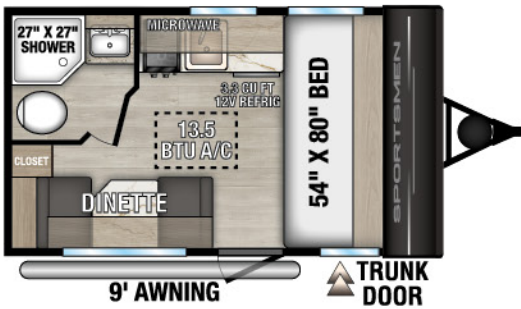

# SPORTSMEN

ULTRA LIGHTWEIGHT  
TRAVEL TRAILERS

CLASSIC

RECREATIONAL  
VEHICLES

130BH U VW - 2,640 | Exterior Length - 16' 9" | Sleeps - 4

130RD U VW - 2,690 | Exterior Length - 16' 9" | Sleeps - 3

160QB U VW - 3,160 | Exterior Length - 21' 8" | Sleeps - 3

170MB U VW - 3,240 | Exterior Length - 21' 8" | Sleeps - 3

171BH U VW - 3,810 | Exterior Length - 22' 10" | Sleeps - 7

# 2026 SPORTSMEN CLASSIC

180BH UUV - 3,150 | Exterior Length - 21'4" | Sleeps - 4

181BH UUV - 3,560 | Exterior Length - 21'4" | Sleeps - 5

191BHK UUV - 3,740 | Exterior Length - 21'10" | Sleeps - 5

**NEW**  
240BH UUV - 4,120 | Exterior Length - 27'7" | Sleeps - 8