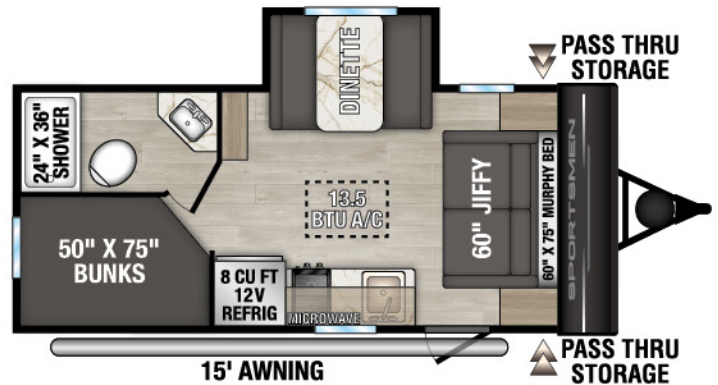

# SPORTSMEN

ULTRA LIGHTWEIGHT  
TRAVEL TRAILERS

CLASSIC

RECREATIONAL  
VEHICLES

130BH U VW - 2,640 | Exterior Length - 16' 9" | Sleeps - 4

130RD U VW - 2,690 | Exterior Length - 16' 9" | Sleeps - 3

160QB U VW - 3,160 | Exterior Length - 21' 8" | Sleeps - 3

170MB U VW - 3,240 | Exterior Length - 21' 8" | Sleeps - 3

171BH U VW - 3,810 | Exterior Length - 22' 10" | Sleeps - 7

# 2026 SPORTSMEN CLASSIC

180BH UUV - 3,150 | Exterior Length - 21'4" | Sleeps - 4

181BH UUV - 3,560 | Exterior Length - 21'4" | Sleeps - 5

191BHK UUV - 3,740 | Exterior Length - 21'10" | Sleeps - 5

**NEW**  
240BH UUV - 4,120 | Exterior Length - 27'7" | Sleeps - 8