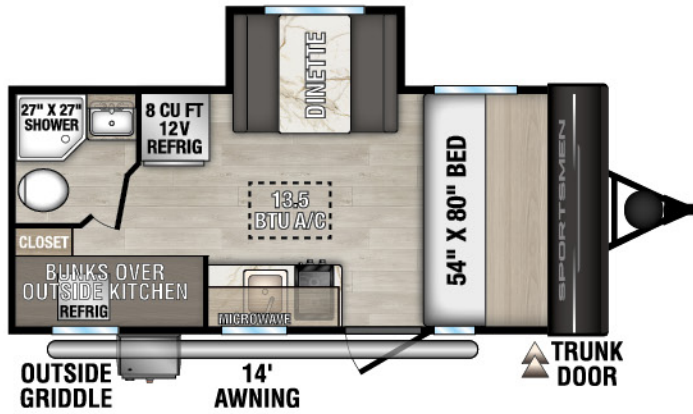

170MB U VW - 3,240 | Exterior Length - 21' 8" | Sleeps - 3

171BH U VW - 3,810 | Exterior Length - 22' 10" | Sleeps - 7

# 2026 SPORTSMEN CLASSIC

180BH UUV - 3,150 | Exterior Length - 21'4" | Sleeps - 4

181BH UUV - 3,560 | Exterior Length - 21'4" | Sleeps - 5

191BHK UUV - 3,740 | Exterior Length - 21'10" | Sleeps - 5

**NEW**  
240BH UUV - 4,120 | Exterior Length - 27'7" | Sleeps - 8