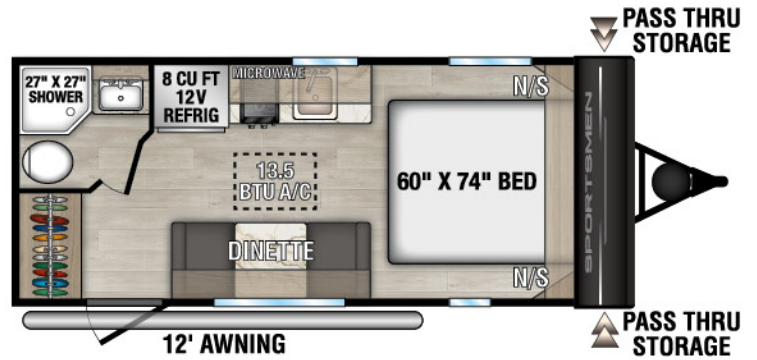

# SPORTSMEN

ULTRA LIGHTWEIGHT  
TRAVEL TRAILERS

CLASSIC

RECREATIONAL  
VEHICLES

130BH U VW - 2,640 | Exterior Length - 16' 9" | Sleeps - 4

130RD U VW - 2,690 | Exterior Length - 16' 9" | Sleeps - 3

160QB U VW - 3,160 | Exterior Length - 21' 8" | Sleeps - 3

170MB U VW - 3,240 | Exterior Length - 21' 8" | Sleeps - 3

171BH U VW - 3,810 | Exterior Length - 22' 10" | Sleeps - 7

# 2026 SPORTSMEN CLASSIC

180BH UUV - 3,150 | Exterior Length - 21'4" | Sleeps - 4

181BH UUV - 3,560 | Exterior Length - 21'4" | Sleeps - 5

191BHK UUV - 3,740 | Exterior Length - 21'10" | Sleeps - 5

**NEW**  
240BH UUV - 4,120 | Exterior Length - 27'7" | Sleeps - 8