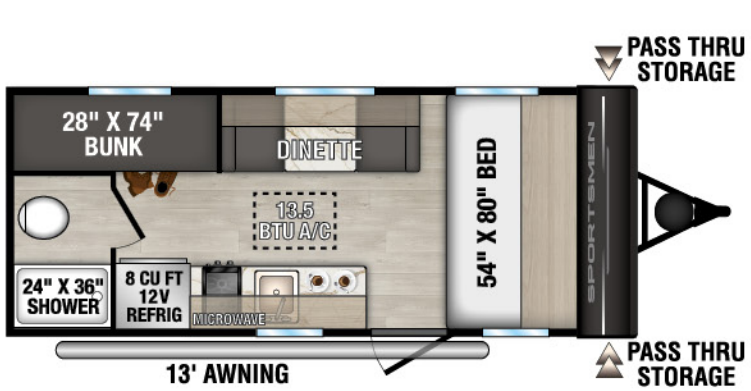

# SPORTSMEN

ULTRA LIGHTWEIGHT  
TRAVEL TRAILERS

CLASSIC

RECREATIONAL  
VEHICLES

130BH U VW - 2,640 | Exterior Length - 16' 9" | Sleeps - 4

130RD U VW - 2,690 | Exterior Length - 16' 9" | Sleeps - 3

160QB U VW - 3,160 | Exterior Length - 21' 8" | Sleeps - 3

170MB U VW - 3,240 | Exterior Length - 21' 8" | Sleeps - 3

171BH U VW - 3,810 | Exterior Length - 22' 10" | Sleeps - 7

# 2026 SPORTSMEN CLASSIC

180BH UUV - 3,150 | Exterior Length - 21'4" | Sleeps - 4

181BH UUV - 3,560 | Exterior Length - 21'4" | Sleeps - 5

191BHK UUV - 3,740 | Exterior Length - 21'10" | Sleeps - 5

**NEW**  
240BH UUV - 4,120 | Exterior Length - 27'7" | Sleeps - 8