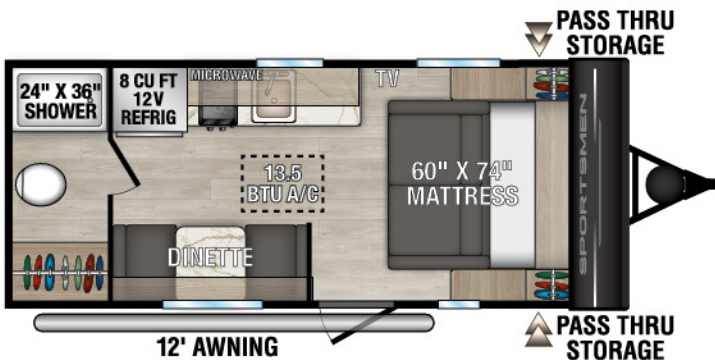

# SPORTSMEN

ULTRA LIGHTWEIGHT  
TRAVEL TRAILERS

CLASSIC

RECREATIONAL  
VEHICLES

130BH U VW - 2,640 | Exterior Length - 16' 9" | Sleeps - 4

130RD U VW - 2,690 | Exterior Length - 16' 9" | Sleeps - 3

160QB U VW - 3,160 | Exterior Length - 21' 8" | Sleeps - 3

170MB U VW - 3,240 | Exterior Length - 21' 8" | Sleeps - 3

171BH U VW - 3,810 | Exterior Length - 22' 10" | Sleeps - 7

# 2026 SPORTSMEN CLASSIC

180BH UUV - 3,150 | Exterior Length - 21'4" | Sleeps - 4

181BH UUV - 3,560 | Exterior Length - 21'4" | Sleeps - 5

191BHK UUV - 3,740 | Exterior Length - 21'10" | Sleeps - 5

**NEW**  
240BH UUV - 4,120 | Exterior Length - 27'7" | Sleeps - 8