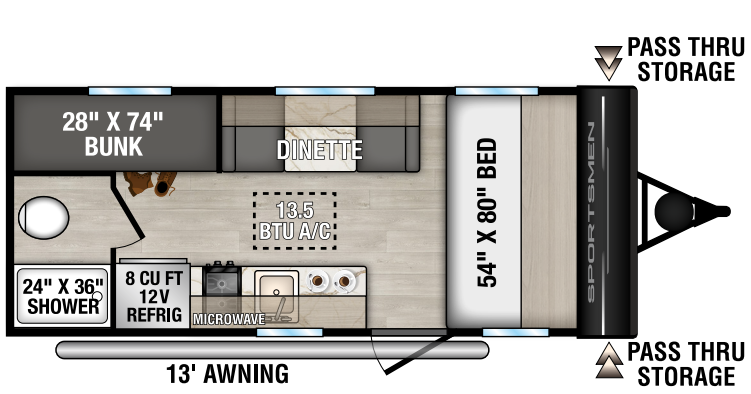

# SPORTSMEN

ULTRA LIGHTWEIGHT  
TRAVEL TRAILERS

CLASSIC

RECREATIONAL  
VEHICLES

130BH UVW - 2,640 | Exterior Length - 16' 9" | Sleeps - 4

130RD UVW - 2,690 | Exterior Length - 16' 9" | Sleeps - 3

160QB UVW - 3,160 | Exterior Length - 21' 8" | Sleeps - 3

170MB UVW - 3,240 | Exterior Length - 21' 8" | Sleeps - 3

171BH UVW - 3,810 | Exterior Length - 22' 10" | Sleeps - 7

# 2026 SPORTSMEN CLASSIC

180BH UUV - 3,150 | Exterior Length - 21' 4" | Sleeps - 4

181BH UUV - 3,560 | Exterior Length - 21' 4" | Sleeps - 5

191BHK UUV - 3,740 | Exterior Length - 21' 10" | Sleeps - 5

**NEW**  
240BH UUV - 4,120 | Exterior Length - 27' 7" | Sleeps - 8