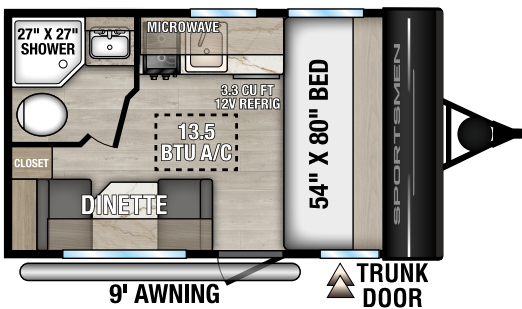

# SPORTSMEN

ULTRA LIGHTWEIGHT  
TRAVEL TRAILERS

CLASSIC

RECREATIONAL  
VEHICLES

130BH UVW - 2,640 | Exterior Length - 16' 9" | Sleeps - 4

130RD UVW - 2,690 | Exterior Length - 16' 9" | Sleeps - 3

160QB UVW - 3,160 | Exterior Length - 21' 8" | Sleeps - 3

170MB UVW - 3,240 | Exterior Length - 21' 8" | Sleeps - 3

171BH UVW - 3,810 | Exterior Length - 22' 10" | Sleeps - 7

# 2026 SPORTSMEN CLASSIC

180BH UUV - 3,150 | Exterior Length - 21' 4" | Sleeps - 4

181BH UUV - 3,560 | Exterior Length - 21' 4" | Sleeps - 5

191BHK UUV - 3,740 | Exterior Length - 21' 10" | Sleeps - 5

**NEW**  
240BH UUV - 4,120 | Exterior Length - 27' 7" | Sleeps - 8