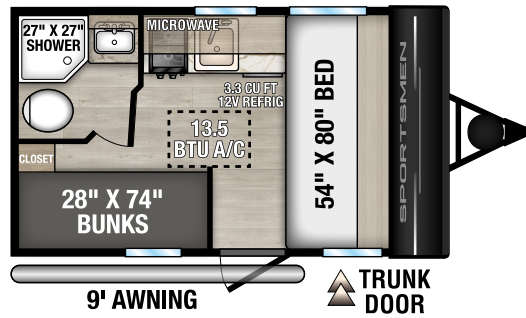

# SPORTSMEN

ULTRA LIGHTWEIGHT  
TRAVEL TRAILERS

CLASSIC

RECREATIONAL  
VEHICLES

130BH UVW - 2,640 | Exterior Length - 16' 9" | Sleeps - 4

130RD UVW - 2,690 | Exterior Length - 16' 9" | Sleeps - 3

160QB UVW - 3,160 | Exterior Length - 21' 8" | Sleeps - 3

170MB UVW - 3,240 | Exterior Length - 21' 8" | Sleeps - 3

171BH UVW - 3,810 | Exterior Length - 22' 10" | Sleeps - 7

# 2026 SPORTSMEN CLASSIC

180BH UUV - 3,150 | Exterior Length - 21' 4" | Sleeps - 4

181BH UUV - 3,560 | Exterior Length - 21' 4" | Sleeps - 5

191BHK UUV - 3,740 | Exterior Length - 21' 10" | Sleeps - 5

**NEW**  
240BH UUV - 4,120 | Exterior Length - 27' 7" | Sleeps - 8