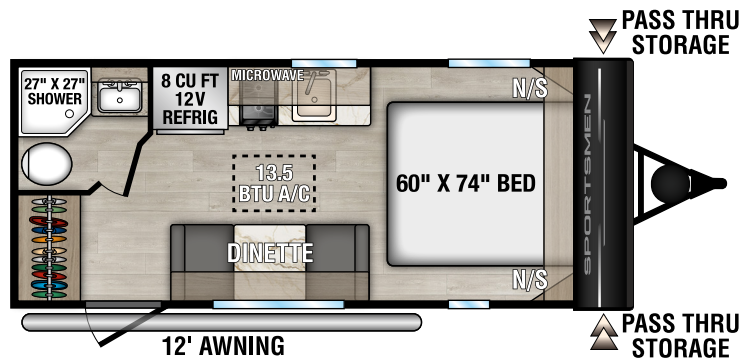

# SPORTSMEN

ULTRA LIGHTWEIGHT  
TRAVEL TRAILERS

CLASSIC

RECREATIONAL  
VEHICLES

130BH UVW - 2,640 | Exterior Length - 16' 9" | Sleeps - 4

130RD UVW - 2,690 | Exterior Length - 16' 9" | Sleeps - 3

160QB UVW - 3,160 | Exterior Length - 21' 8" | Sleeps - 3

170MB UVW - 3,240 | Exterior Length - 21' 8" | Sleeps - 3

171BH UVW - 3,810 | Exterior Length - 22' 10" | Sleeps - 7

# 2026 SPORTSMEN CLASSIC

180BH UUV - 3,150 | Exterior Length - 21' 4" | Sleeps - 4

181BH UUV - 3,560 | Exterior Length - 21' 4" | Sleeps - 5

191BHK UUV - 3,740 | Exterior Length - 21' 10" | Sleeps - 5

**NEW**  
240BH UUV - 4,120 | Exterior Length - 27' 7" | Sleeps - 8