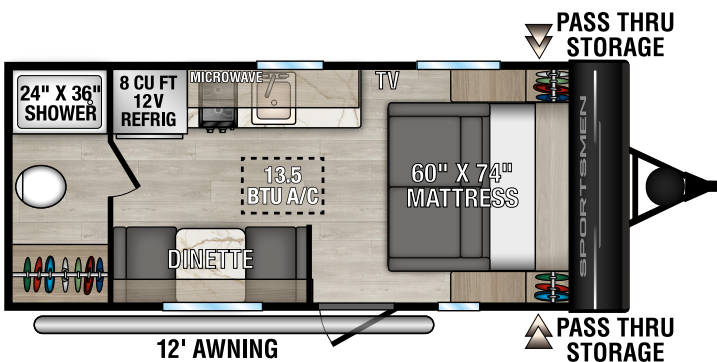

# SPORTSMEN

ULTRA LIGHTWEIGHT  
TRAVEL TRAILERS

CLASSIC

RECREATIONAL  
VEHICLES

130BH UVW - 2,640 | Exterior Length - 16' 9" | Sleeps - 4

130RD UVW - 2,690 | Exterior Length - 16' 9" | Sleeps - 3

160QB UVW - 3,160 | Exterior Length - 21' 8" | Sleeps - 3

170MB UVW - 3,240 | Exterior Length - 21' 8" | Sleeps - 3

171BH UVW - 3,810 | Exterior Length - 22' 10" | Sleeps - 7

# 2026 SPORTSMEN CLASSIC

180BH UUV - 3,150 | Exterior Length - 21' 4" | Sleeps - 4

181BH UUV - 3,560 | Exterior Length - 21' 4" | Sleeps - 5

191BHK UUV - 3,740 | Exterior Length - 21' 10" | Sleeps - 5

**NEW**  
240BH UUV - 4,120 | Exterior Length - 27' 7" | Sleeps - 8