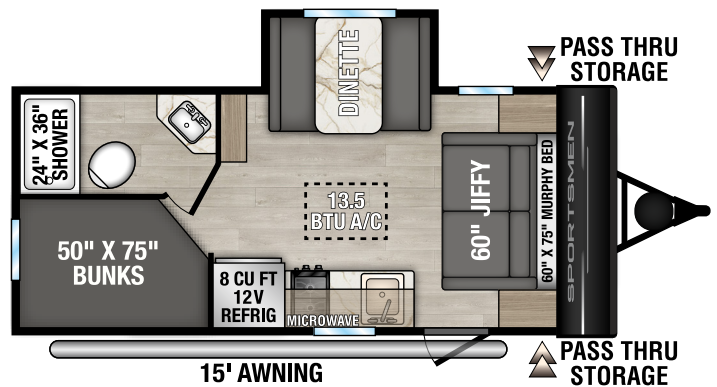

# SPORTSMEN

ULTRA LIGHTWEIGHT  
TRAVEL TRAILERS

CLASSIC

RECREATIONAL  
VEHICLES

130BH UVW - 2,640 | Exterior Length - 16' 9" | Sleeps - 4

130RD UVW - 2,690 | Exterior Length - 16' 9" | Sleeps - 3

160QB UVW - 3,160 | Exterior Length - 21' 8" | Sleeps - 3

170MB UVW - 3,240 | Exterior Length - 21' 8" | Sleeps - 3

171BH UVW - 3,810 | Exterior Length - 22' 10" | Sleeps - 7

# 2026 SPORTSMEN CLASSIC

180BH UUV - 3,150 | Exterior Length - 21' 4" | Sleeps - 4

181BH UUV - 3,560 | Exterior Length - 21' 4" | Sleeps - 5

191BHK UUV - 3,740 | Exterior Length - 21' 10" | Sleeps - 5

**NEW**  
240BH UUV - 4,120 | Exterior Length - 27' 7" | Sleeps - 8