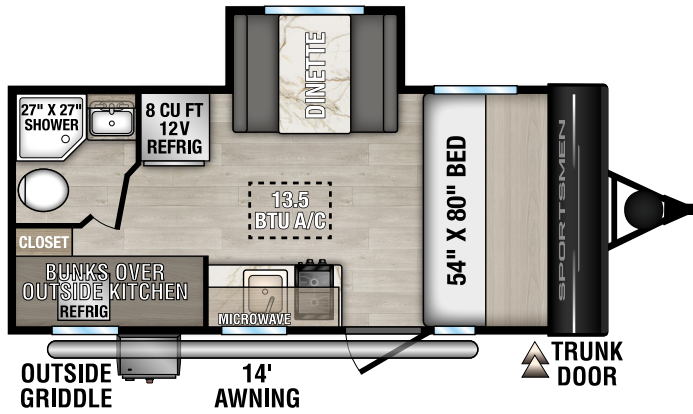

170MB UVW - 3,240 | Exterior Length - 21' 8" | Sleeps - 3

171BH UVW - 3,810 | Exterior Length - 22' 10" | Sleeps - 7

# 2026 SPORTSMEN CLASSIC

180BH UUV - 3,150 | Exterior Length - 21' 4" | Sleeps - 4

181BH UUV - 3,560 | Exterior Length - 21' 4" | Sleeps - 5

191BHK UUV - 3,740 | Exterior Length - 21' 10" | Sleeps - 5

**NEW**  
240BH UUV - 4,120 | Exterior Length - 27' 7" | Sleeps - 8