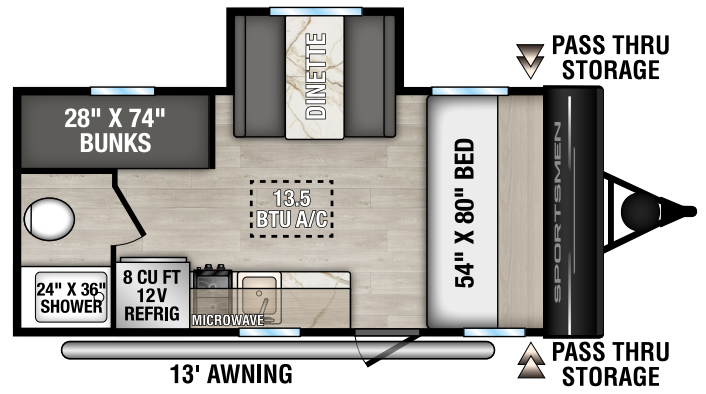

170MB UVW - 3,240 | Exterior Length - 21' 8" | Sleeps - 3

171BH UVW - 3,810 | Exterior Length - 22' 10" | Sleeps - 7

# 2026 SPORTSMEN CLASSIC

180BH UUV - 3,150 | Exterior Length - 21' 4" | Sleeps - 4

181BH UUV - 3,560 | Exterior Length - 21' 4" | Sleeps - 5

191BHK UUV - 3,740 | Exterior Length - 21' 10" | Sleeps - 5

**NEW**  
240BH UUV - 4,120 | Exterior Length - 27' 7" | Sleeps - 8