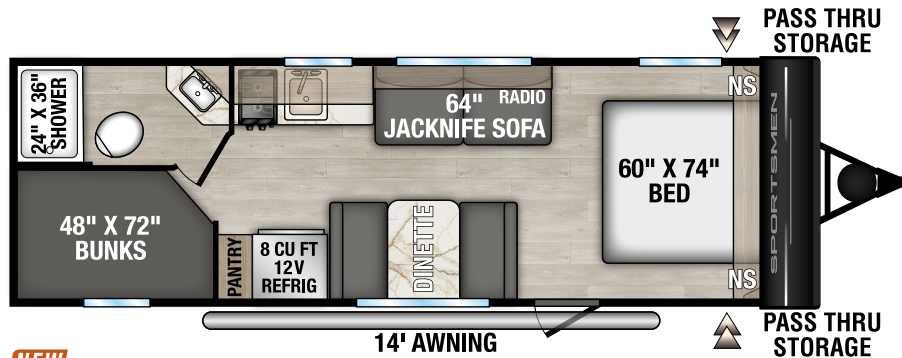

170MB UVW - 3,240 | Exterior Length - 21' 8" | Sleeps - 3

171BH UVW - 3,810 | Exterior Length - 22' 10" | Sleeps - 7

# 2026 SPORTSMEN CLASSIC

180BH UUV - 3,150 | Exterior Length - 21' 4" | Sleeps - 4

181BH UUV - 3,560 | Exterior Length - 21' 4" | Sleeps - 5

191BHK UUV - 3,740 | Exterior Length - 21' 10" | Sleeps - 5

**NEW**  
240BH UUV - 4,120 | Exterior Length - 27' 7" | Sleeps - 8