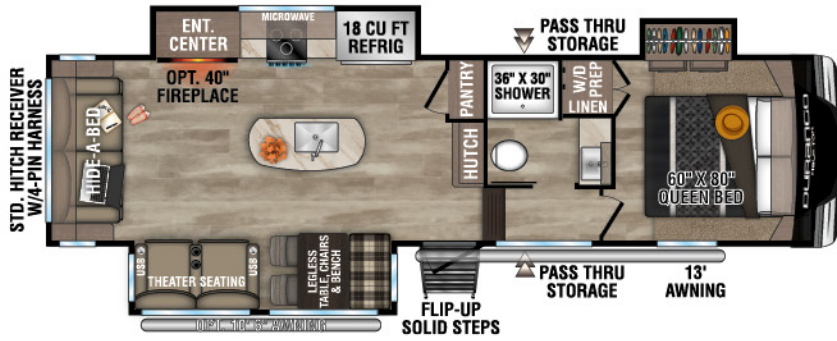

# DURANGO HALF TON

LIGHTWEIGHT LUXURY FIFTH WHEELS

**NEW**

D240RKD UYW - 8,900 | Exterior Length - 31' 8" | Sleeps - 4

D250RED UYW - 8,210 | Exterior Length - 29' 1" | Sleeps - 4

D256RKT UYW - 9,650 | Exterior Length - 33' 3" | Sleeps - 4

D274BHD UYW - 9,150 | Exterior Length - 36' | Sleeps - 9

# 2024 DURANGO HALF-TON

D283RLT UYW - 9,380 | Exterior Length - 32' 11" | Sleeps - 4

D286BHD UYW - 9,250 | Exterior Length - 33' 7" | Sleeps - 10

D290RLT UYW - 9,620 | Exterior Length - 34' 5" | Sleeps - 6

D291BHT UYW - 10,470 | Exterior Length - 37' 5" | Sleeps - 9

Durango Half-Ton

985 N 900 W SHIPSEWANA, IN 46565

E: KZ@KZ-RV.COM

WWW.KZ-RV.COM

Due to continual research and advances, manufacturer reserves the right to change specifications, design, price and equipment without notice, and assumes no responsibility for any error in this literature. Some items shown are not included as standard or optional equipment. ©2023KZ | 08/28/23 | 5M