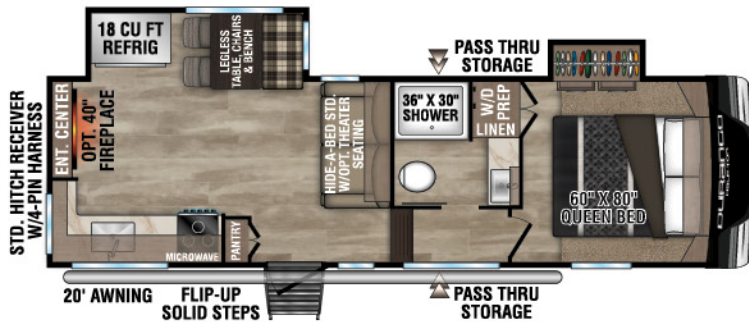

# DURANGO HALF TON

LIGHTWEIGHT LUXURY FIFTH WHEELS

**NEW**

D240RKD UYW - 8,900 | Exterior Length - 31' 8" | Sleeps - 4

D250RED UYW - 8,210 | Exterior Length - 29' 1" | Sleeps - 4

D256RKT UYW - 9,650 | Exterior Length - 33' 3" | Sleeps - 4

D274BHD UYW - 9,150 | Exterior Length - 36' | Sleeps - 9

# 2024 DURANGO HALF-TON

D283RLT UYW - 9,380 | Exterior Length - 32' 11" | Sleeps - 4

D286BHD UYW - 9,250 | Exterior Length - 33' 7" | Sleeps - 10

D290RLT UYW - 9,620 | Exterior Length - 34' 5" | Sleeps - 6

D291BHT UYW - 10,470 | Exterior Length - 37' 5" | Sleeps - 9

Durango Half-Ton

985 N 900 W SHIPSEWANA, IN 46565

E: KZ@KZ-RV.COM

WWW.KZ-RV.COM

Due to continual research and advances, manufacturer reserves the right to change specifications, design, price and equipment without notice, and assumes no responsibility for any error in this literature. Some items shown are not included as standard or optional equipment. ©2023KZ | 08/28/23 | 5M