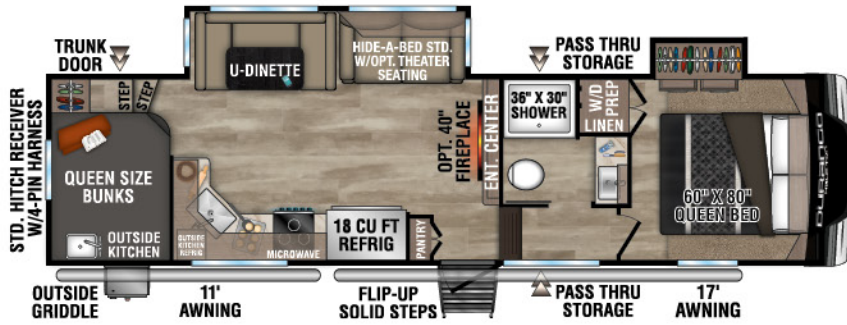

# DURANGO HALF TON

LIGHTWEIGHT LUXURY FIFTH WHEELS

**NEW**

D240RKD UYW - 8,900 | Exterior Length - 31' 8" | Sleeps - 4

D250RED UYW - 8,210 | Exterior Length - 29' 1" | Sleeps - 4

D256RKT UYW - 9,650 | Exterior Length - 33' 3" | Sleeps - 4

D274BHD UYW - 9,150 | Exterior Length - 36' | Sleeps - 9

# 2024 DURANGO HALF-TON

D283RLT UYW - 9,380 | Exterior Length - 32' 11" | Sleeps - 4

D286BHD UYW - 9,250 | Exterior Length - 33' 7" | Sleeps - 10

D290RLT UYW - 9,620 | Exterior Length - 34' 5" | Sleeps - 6

D291BHT UYW - 10,470 | Exterior Length - 37' 5" | Sleeps - 9

Durango Half-Ton

985 N 900 W SHIPSEWANA, IN 46565

E: KZ@KZ-RV.COM

WWW.KZ-RV.COM

Due to continual research and advances, manufacturer reserves the right to change specifications, design, price and equipment without notice, and assumes no responsibility for any error in this literature. Some items shown are not included as standard or optional equipment. ©2023KZ | 08/28/23 | 5M