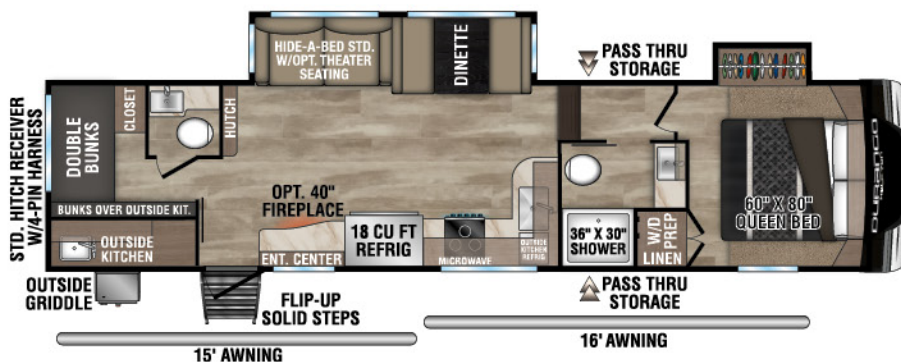

# DURANGO HALF TON

LIGHTWEIGHT LUXURY FIFTH WHEELS

**NEW**

D240RKD UYW - 8,900 | Exterior Length - 31' 8" | Sleeps - 4

D250RED UYW - 8,210 | Exterior Length - 29' 1" | Sleeps - 4

D256RKT UYW - 9,650 | Exterior Length - 33' 3" | Sleeps - 4

D274BHD UYW - 9,150 | Exterior Length - 36' | Sleeps - 9

# 2024 DURANGO HALF-TON

D283RLT UYW - 9,380 | Exterior Length - 32' 11" | Sleeps - 4

D286BHD UYW - 9,250 | Exterior Length - 33' 7" | Sleeps - 10

D290RLT UYW - 9,620 | Exterior Length - 34' 5" | Sleeps - 6

D291BHT UYW - 10,470 | Exterior Length - 37' 5" | Sleeps - 9

Durango Half-Ton

985 N 900 W SHIPSEWANA, IN 46565

E: KZ@KZ-RV.COM

WWW.KZ-RV.COM

Due to continual research and advances, manufacturer reserves the right to change specifications, design, price and equipment without notice, and assumes no responsibility for any error in this literature. Some items shown are not included as standard or optional equipment. ©2023KZ | 08/28/23 | 5M