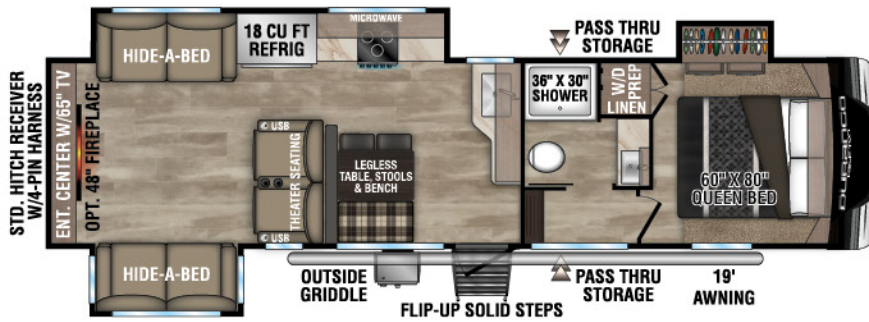

D274BHD UYW - 9,150 | Exterior Length - 36' | Sleeps - 9

# 2024 DURANGO HALF-TON

D283RLT UYW - 9,380 | Exterior Length - 32' 11" | Sleeps - 4

D286BHD UYW - 9,250 | Exterior Length - 33' 7" | Sleeps - 10

D290RLT UYW - 9,620 | Exterior Length - 34' 5" | Sleeps - 6

D291BHT UYW - 10,470 | Exterior Length - 37' 5" | Sleeps - 9

Durango Half-Ton

985 N 900 W SHIPSEWANA, IN 46565

E: KZ@KZ-RV.COM

WWW.KZ-RV.COM

Due to continual research and advances, manufacturer reserves the right to change specifications, design, price and equipment without notice, and assumes no responsibility for any error in this literature. Some items shown are not included as standard or optional equipment. ©2023KZ | 08/28/23 | 5M