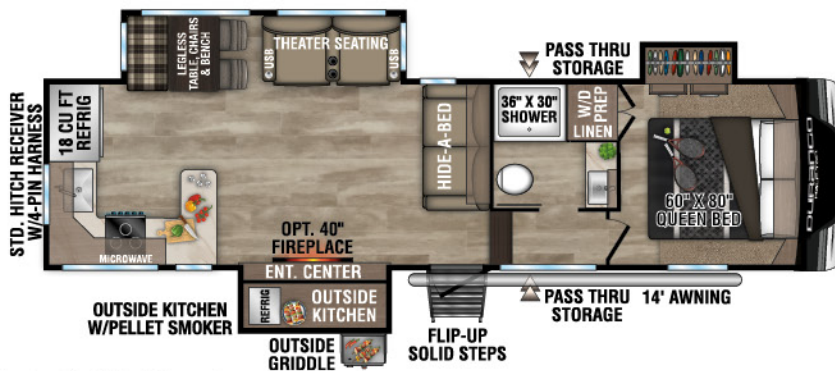

# DURANGO HALF TON

LIGHTWEIGHT LUXURY FIFTH WHEELS

**NEW**

D240RKD UYW - 8,900 | Exterior Length - 31' 8" | Sleeps - 4

D250RED UYW - 8,210 | Exterior Length - 29' 1" | Sleeps - 4

D256RKT UYW - 9,650 | Exterior Length - 33' 3" | Sleeps - 4

D274BHD UYW - 9,150 | Exterior Length - 36' | Sleeps - 9

# 2024 DURANGO HALF-TON

D283RLT UYW - 9,380 | Exterior Length - 32' 11" | Sleeps - 4

D286BHD UYW - 9,250 | Exterior Length - 33' 7" | Sleeps - 10

D290RLT UYW - 9,620 | Exterior Length - 34' 5" | Sleeps - 6

D291BHT UYW - 10,470 | Exterior Length - 37' 5" | Sleeps - 9

Durango Half-Ton

985 N 900 W SHIPSEWANA, IN 46565

E: KZ@KZ-RV.COM

WWW.KZ-RV.COM

Due to continual research and advances, manufacturer reserves the right to change specifications, design, price and equipment without notice, and assumes no responsibility for any error in this literature. Some items shown are not included as standard or optional equipment. ©2023KZ | 08/28/23 | 5M