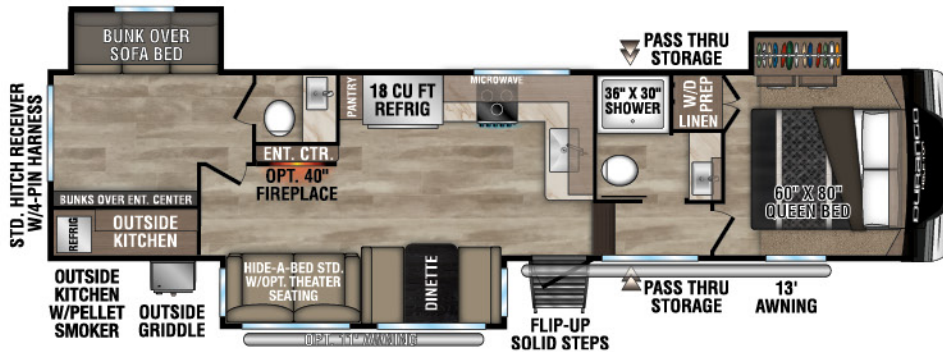

D274BHD UYW - 9,150 | Exterior Length - 36' | Sleeps - 9

# 2024 DURANGO HALF-TON

D283RLT UYW - 9,380 | Exterior Length - 32' 11" | Sleeps - 4

D286BHD UYW - 9,250 | Exterior Length - 33' 7" | Sleeps - 10

D290RLT UYW - 9,620 | Exterior Length - 34' 5" | Sleeps - 6

D291BHT UYW - 10,470 | Exterior Length - 37' 5" | Sleeps - 9

Durango Half-Ton

985 N 900 W SHIPSEWANA, IN 46565

E: KZ@KZ-RV.COM

WWW.KZ-RV.COM

Due to continual research and advances, manufacturer reserves the right to change specifications, design, price and equipment without notice, and assumes no responsibility for any error in this literature. Some items shown are not included as standard or optional equipment. ©2023KZ | 08/28/23 | 5M