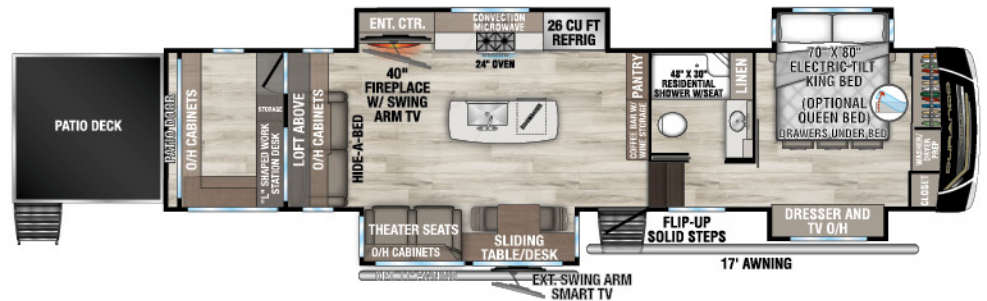

DURANGO

GOLD

LUXURY FIFTH WHEELS

RECREATIONAL VEHICLES

G310RLQ UWW -12,740 | Exterior Length - 34'11" | Sleeps - 4

NEW
G359RQ

UWW -14,720 | Exterior Length - 41' 8" | Sleeps - 4

G366FBQ

UWW -13,740 | Exterior Length - 40' 5" | Sleeps - 4

G382MBF

UWW -15,430 | Exterior Length - 42' 5" | Sleeps - 8

2026 DURANGO GOLD

NEW

G384MSQ

UVW - 14,720 | Exterior Length - 42' 3" | Sleeps - 4

G388FLS

UVW - 15,330 | Exterior Length - 42' 11" | Sleeps - 6

NEW

G390MLQ

UVW - 14,340 | Exterior Length - 42' 5" | Sleeps - 4

G391RKF

UVW - 14,160 | Exterior Length - 42' 5" | Sleeps - 6

G393MKF

UVW - 14,370
Exterior Length - 42' 11" | Sleeps - 6