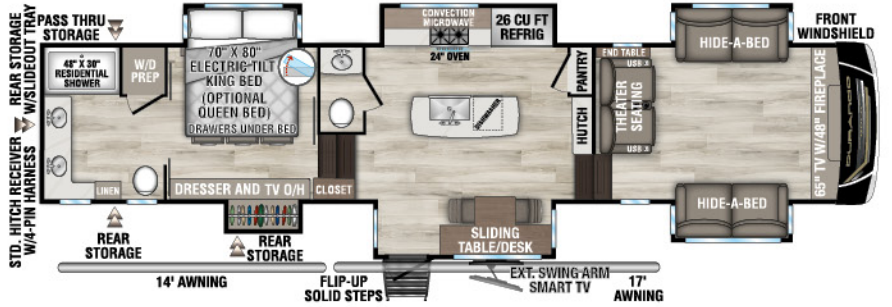

DURANGO

GOLD

LUXURY FIFTH WHEELS

RECREATIONAL VEHICLES

G310RLQ UWW -12,740 | Exterior Length - 34'11" | Sleeps - 4

NEW
G359RQ

UWW -14,720 | Exterior Length - 41' 8" | Sleeps - 4

G366FBQ

UWW -13,740 | Exterior Length - 40' 5" | Sleeps - 4

G382MBF

UWW -15,430 | Exterior Length - 42' 5" | Sleeps - 8

2026 DURANGO GOLD

NEW

G384MSQ

UVW - 14,720 | Exterior Length - 42' 3" | Sleeps - 4

G388FLS

UVW - 15,330 | Exterior Length - 42' 11" | Sleeps - 6

NEW

G390MLQ

UVW - 14,340 | Exterior Length - 42' 5" | Sleeps - 4

G391RKF

UVW - 14,160 | Exterior Length - 42' 5" | Sleeps - 6

G393MKF

UVW - 14,370
Exterior Length - 42' 11" | Sleeps - 6