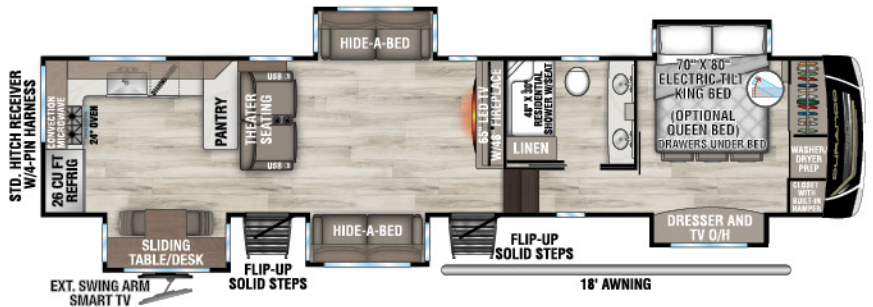

DURANGO

GOLD

LUXURY FIFTH WHEELS

RECREATIONAL VEHICLES

G310RLQ UWW -12,740 | Exterior Length - 34'11" | Sleeps - 4

NEW
G359RQ

UWW -14,720 | Exterior Length - 41' 8" | Sleeps - 4

G366FBQ

UWW -13,740 | Exterior Length - 40' 5" | Sleeps - 4

G382MBF

UWW -15,430 | Exterior Length - 42' 5" | Sleeps - 8

2026 DURANGO GOLD

NEW

G384MSQ

UVW - 14,720 | Exterior Length - 42' 3" | Sleeps - 4

G388FLS

UVW - 15,330 | Exterior Length - 42' 11" | Sleeps - 6

NEW

G390MLQ

UVW - 14,340 | Exterior Length - 42' 5" | Sleeps - 4

G391RKF

UVW - 14,160 | Exterior Length - 42' 5" | Sleeps - 6

G393MKF

UVW - 14,370
Exterior Length - 42' 11" | Sleeps - 6