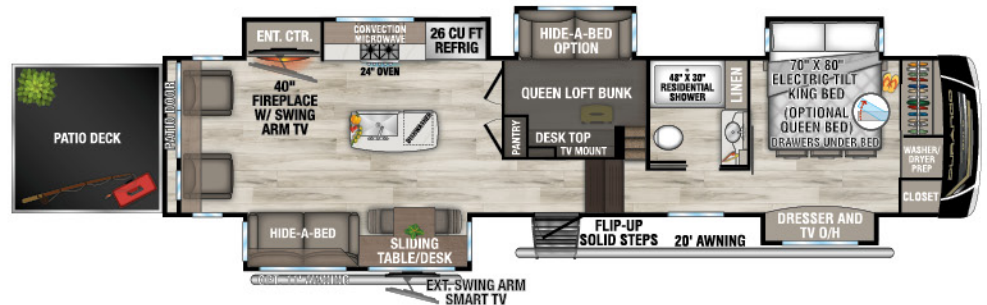

DURANGO

GOLD

LUXURY FIFTH WHEELS

RECREATIONAL VEHICLES

G310RLQ UWW -12,740 | Exterior Length - 34'11" | Sleeps - 4

NEW
G359RQ

UWW -14,720 | Exterior Length - 41' 8" | Sleeps - 4

G366FBQ

UWW -13,740 | Exterior Length - 40' 5" | Sleeps - 4

G382MBF

UWW -15,430 | Exterior Length - 42' 5" | Sleeps - 8

2026 DURANGO GOLD

NEW

G384MSQ

UVW - 14,720 | Exterior Length - 42' 3" | Sleeps - 4

G388FLS

UVW - 15,330 | Exterior Length - 42' 11" | Sleeps - 6

NEW

G390MLQ

UVW - 14,340 | Exterior Length - 42' 5" | Sleeps - 4

G391RKF

UVW - 14,160 | Exterior Length - 42' 5" | Sleeps - 6

G393MKF

UVW - 14,370
Exterior Length - 42' 11" | Sleeps - 6