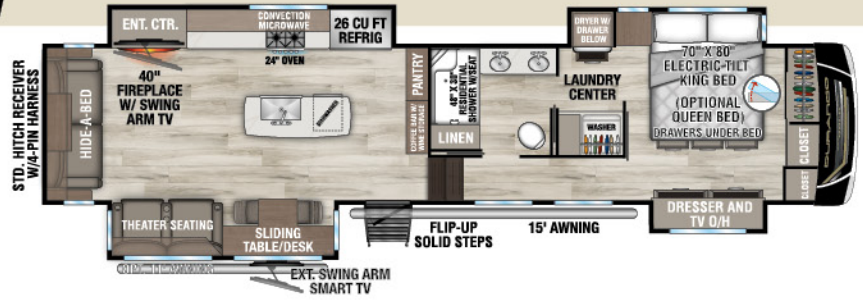

DURANGO

GOLD

LUXURY FIFTH WHEELS

RECREATIONAL VEHICLES

G310RLQ UWW -12,740 | Exterior Length - 34'11" | Sleeps - 4

NEW
G359RQ

UWW -14,720 | Exterior Length - 41' 8" | Sleeps - 4

G366FBQ

UWW -13,740 | Exterior Length - 40' 5" | Sleeps - 4

G382MBF

UWW -15,430 | Exterior Length - 42' 5" | Sleeps - 8

2026 DURANGO GOLD

NEW

G384MSQ

UVW - 14,720 | Exterior Length - 42' 3" | Sleeps - 4

G388FLS

UVW - 15,330 | Exterior Length - 42' 11" | Sleeps - 6

NEW

G390MLQ

UVW - 14,340 | Exterior Length - 42' 5" | Sleeps - 4

G391RKF

UVW - 14,160 | Exterior Length - 42' 5" | Sleeps - 6

G393MKF

UVW - 14,370
Exterior Length - 42' 11" | Sleeps - 6