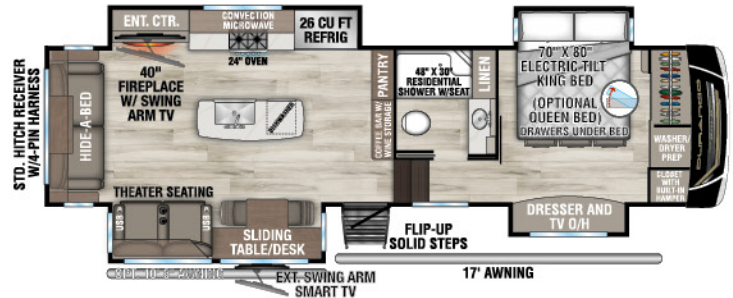

DURANGO

GOLD

LUXURY FIFTH WHEELS

RECREATIONAL VEHICLES

G310RLQ UWW -12,740 | Exterior Length - 34'11" | Sleeps - 4

NEW
G359RQ

UWW -14,720 | Exterior Length - 41' 8" | Sleeps - 4

G366FBQ

UWW -13,740 | Exterior Length - 40' 5" | Sleeps - 4

G382MBF

UWW -15,430 | Exterior Length - 42' 5" | Sleeps - 8

2026 DURANGO GOLD

NEW

G384MSQ

UVW - 14,720 | Exterior Length - 42' 3" | Sleeps - 4

G388FLS

UVW - 15,330 | Exterior Length - 42' 11" | Sleeps - 6

NEW

G390MLQ

UVW - 14,340 | Exterior Length - 42' 5" | Sleeps - 4

G391RKF

UVW - 14,160 | Exterior Length - 42' 5" | Sleeps - 6

G393MKF

UVW - 14,370
Exterior Length - 42' 11" | Sleeps - 6