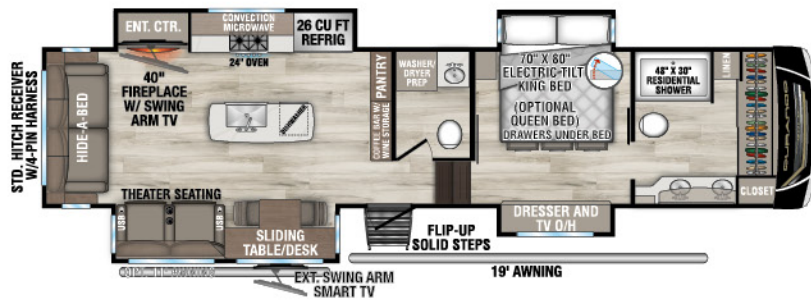

DURANGO

GOLD

LUXURY FIFTH WHEELS

RECREATIONAL VEHICLES

G310RLQ UWW -12,740 | Exterior Length - 34'11" | Sleeps - 4

NEW
G359RQ

UWW -14,720 | Exterior Length - 41' 8" | Sleeps - 4

G366FBQ

UWW -13,740 | Exterior Length - 40' 5" | Sleeps - 4

G382MBF

UWW -15,430 | Exterior Length - 42' 5" | Sleeps - 8

2026 DURANGO GOLD

NEW

G384MSQ

UVW - 14,720 | Exterior Length - 42' 3" | Sleeps - 4

G388FLS

UVW - 15,330 | Exterior Length - 42' 11" | Sleeps - 6

NEW

G390MLQ

UVW - 14,340 | Exterior Length - 42' 5" | Sleeps - 4

G391RKF

UVW - 14,160 | Exterior Length - 42' 5" | Sleeps - 6

G393MKF

UVW - 14,370
Exterior Length - 42' 11" | Sleeps - 6