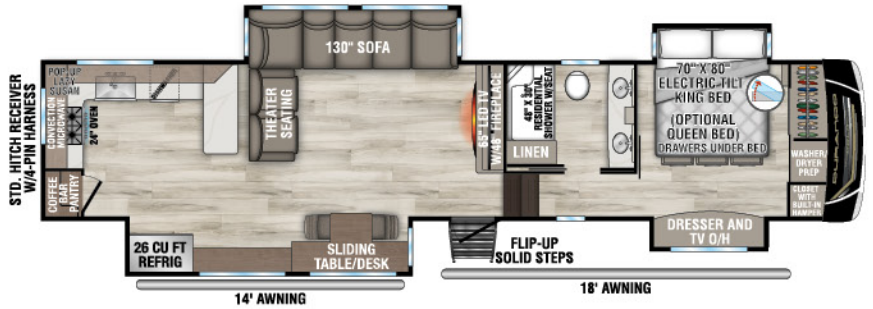

DURANGO

GOLD

LUXURY FIFTH WHEELS

RECREATIONAL VEHICLES

G310RLQ UWW -12,740 | Exterior Length - 34'11" | Sleeps - 4

NEW
G359RQ

UWW -14,720 | Exterior Length - 41' 8" | Sleeps - 4

G366FBQ

UWW -13,740 | Exterior Length - 40' 5" | Sleeps - 4

G382MBF

UWW -15,430 | Exterior Length - 42' 5" | Sleeps - 8

2026 DURANGO GOLD

NEW

G384MSQ

UVW - 14,720 | Exterior Length - 42' 3" | Sleeps - 4

G388FLS

UVW - 15,330 | Exterior Length - 42' 11" | Sleeps - 6

NEW

G390MLQ

UVW - 14,340 | Exterior Length - 42' 5" | Sleeps - 4

G391RKF

UVW - 14,160 | Exterior Length - 42' 5" | Sleeps - 6

G393MKF

UVW - 14,370
Exterior Length - 42' 11" | Sleeps - 6