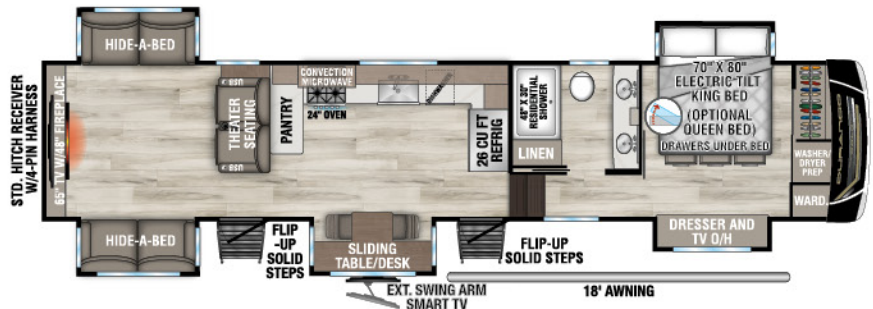

UWW -13,740 | Exterior Length - 40' 5" | Sleeps - 4

G382MBF

UWW -15,430 | Exterior Length - 42' 5" | Sleeps - 8

2026 DURANGO GOLD

NEW

G384MSQ

UVW - 14,720 | Exterior Length - 42' 3" | Sleeps - 4

G388FLS

UVW - 15,330 | Exterior Length - 42' 11" | Sleeps - 6

NEW

G390MLQ

UVW - 14,340 | Exterior Length - 42' 5" | Sleeps - 4

G391RKF

UVW - 14,160 | Exterior Length - 42' 5" | Sleeps - 6

G393MKF

UVW - 14,370
Exterior Length - 42' 11" | Sleeps - 6