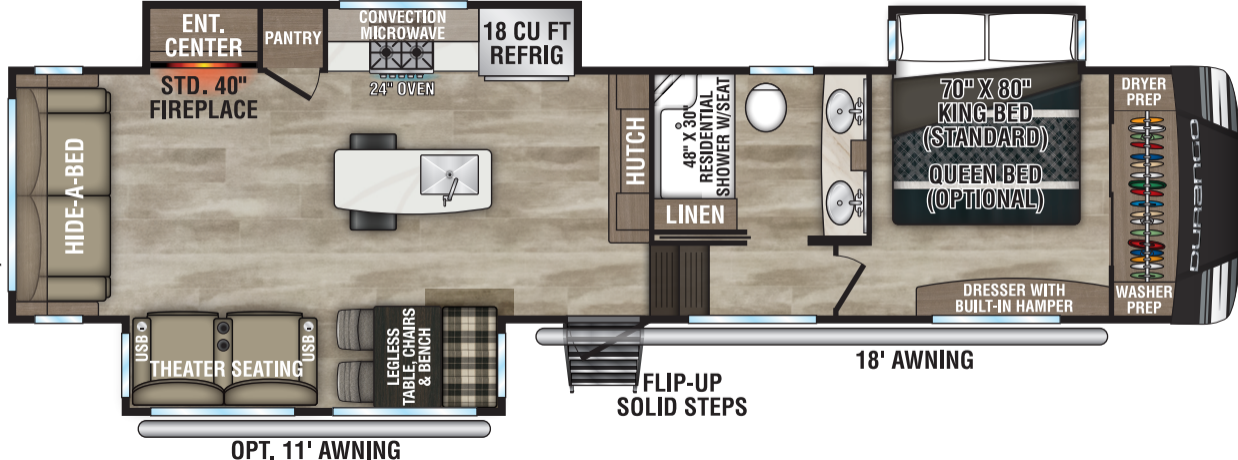

STD. HITCH RECEIVER
W/4-PIN HARNESS

HIDE-A-BED

ENT. CENTER

STD. 40" FIREPLACE

PANTRY

CONVECTION MICROWAVE

24" OVEN

18 CU FT REFRIG

HUTCH

48" X 30" RESIDENTIAL SHOWER W/SEAT

LINEN

70" X 80" KING-BED (STANDARD)
QUEEN BED (OPTIONAL)

DRESSER WITH BUILT-IN HAMPER

DRYER PREP

WASHER PREP

DURANGO

USB

THEATER SEATING

USB

LEGLESS TABLE, CHAIRS & BENCH

FLIP-UP SOLID STEPS

18' AWNING

OPT. 11' AWNING