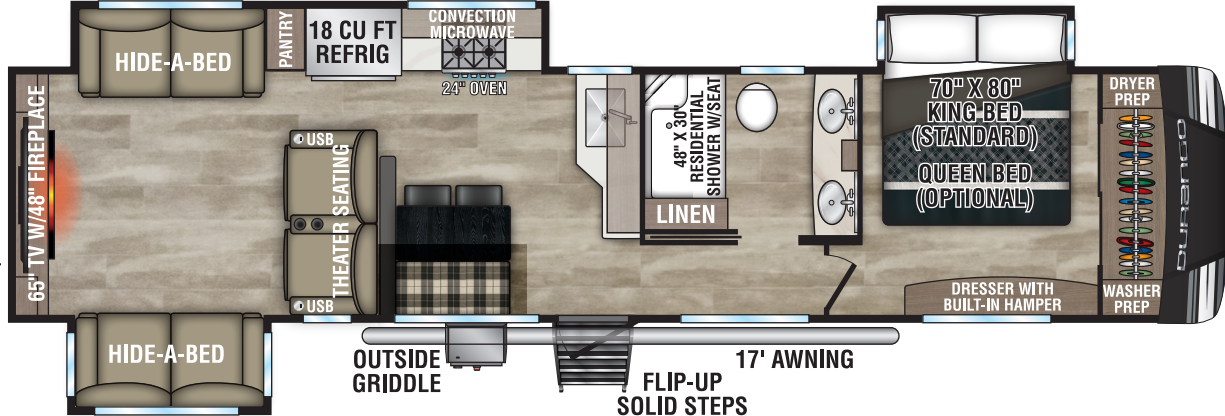

STD. HITCH RECEIVER
W/4-PIN HARNESS

65" TV W/48" FIREPLACE

HIDE-A-BED

PANTRY

18 CU FT REFRIG

CONVECTION MICROWAVE

24" OVEN

THEATER SEATING
USB
USB

48" X 30"
RESIDENTIAL
SHOWER W/SEAT

LINEN

70" X 80"
KING BED
(STANDARD)
QUEEN BED
(OPTIONAL)

DRYER
PREP

WASHER
PREP

DRESSER WITH
BUILT-IN HAMPER

OUTSIDE
GRIDDLE

FLIP-UP
SOLID STEPS

17' AWNING

HIDE-A-BED

DURANGO