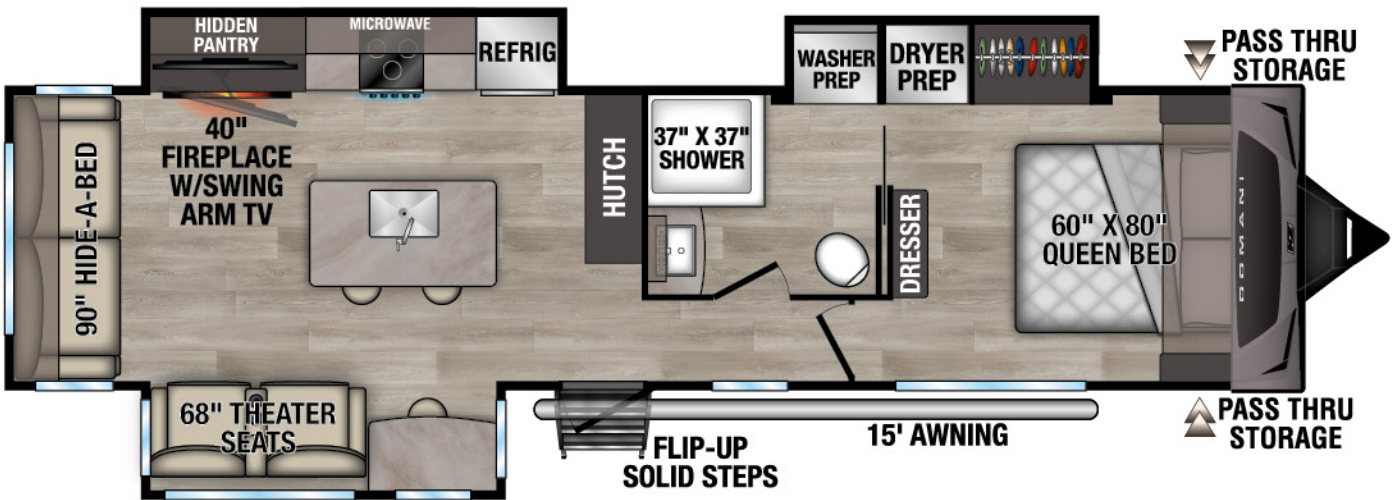

# DOMANI

TRAVEL TRAILERS

RECREATIONAL VEHICLES

**NEW**

DM241ML UYW - 6,630 | Exterior Length - 28' | Sleeps - 4

**NEW**

DM281ML UYW - TBD | Exterior Length - 32'7\"/>

# 2026 DOMANI

**NEW**

DM311BH UVW - TBD | Exterior Length - 36'10" | Sleeps - 8

**NEW**

DM323RL UVW - 9,720 | Exterior Length - 36'11" | Sleeps - 4