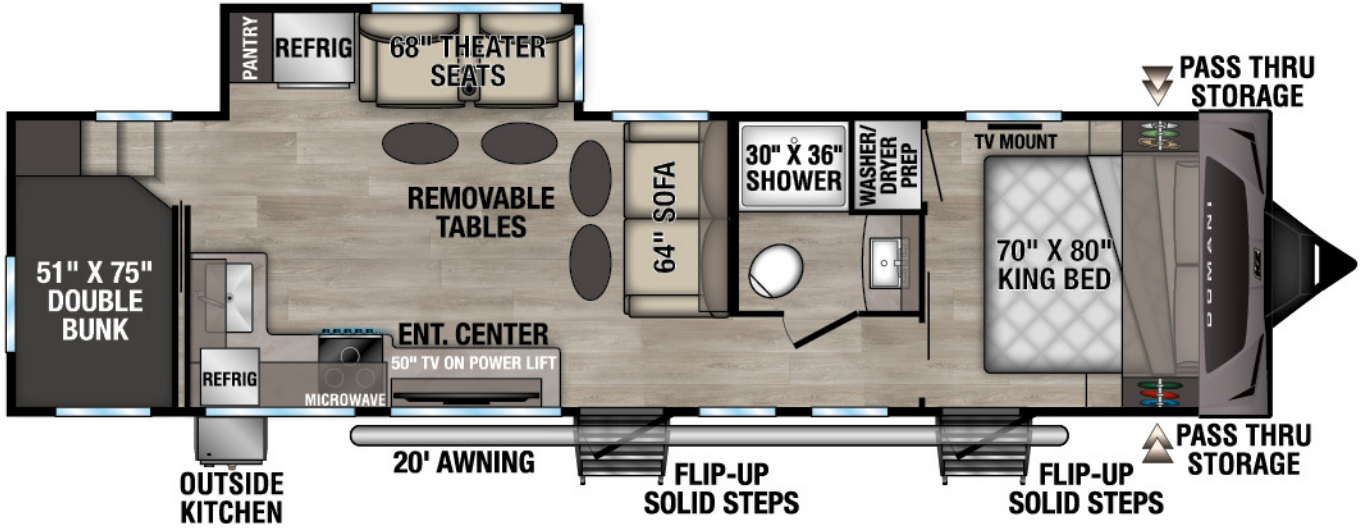

# DOMANI

TRAVEL TRAILERS

RECREATIONAL VEHICLES

**NEW**

DM241ML UYW - 6,630 | Exterior Length - 28' | Sleeps - 4

**NEW**

DM281ML UYW - TBD | Exterior Length - 32'7\"/>

# 2026 DOMANI

**NEW**

DM311BH UVW - TBD | Exterior Length - 36'10" | Sleeps - 8

**NEW**

DM323RL UVW - 9,720 | Exterior Length - 36'11" | Sleeps - 4