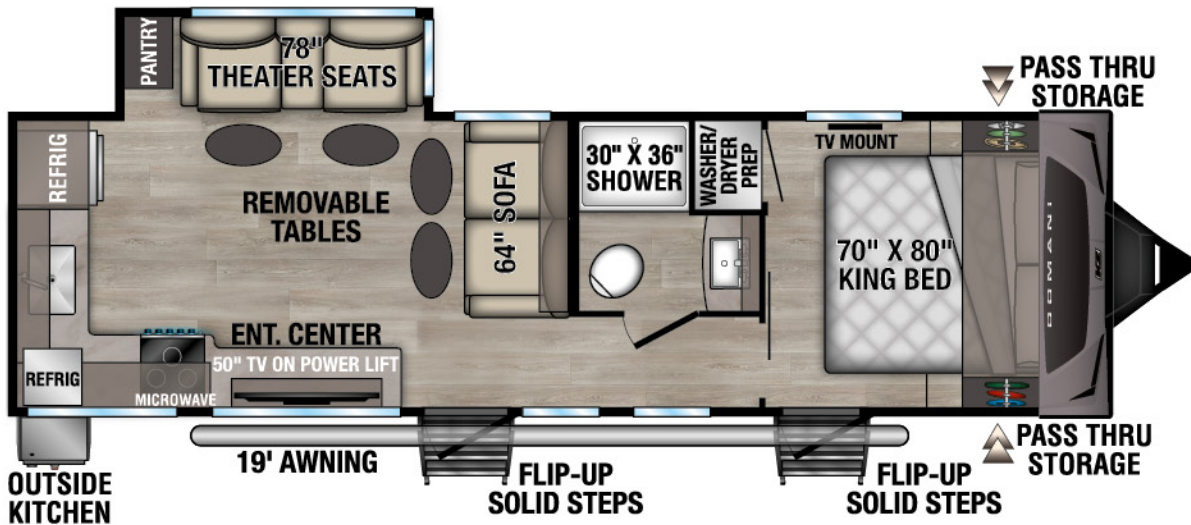

# DOMANI

TRAVEL TRAILERS

RECREATIONAL VEHICLES

**NEW**

DM241ML UYW - 6,630 | Exterior Length - 28' | Sleeps - 4

**NEW**

DM281ML UYW - TBD | Exterior Length - 32'7\"/>

# 2026 DOMANI

**NEW**

DM311BH UVW - TBD | Exterior Length - 36'10" | Sleeps - 8

**NEW**

DM323RL UVW - 9,720 | Exterior Length - 36'11" | Sleeps - 4