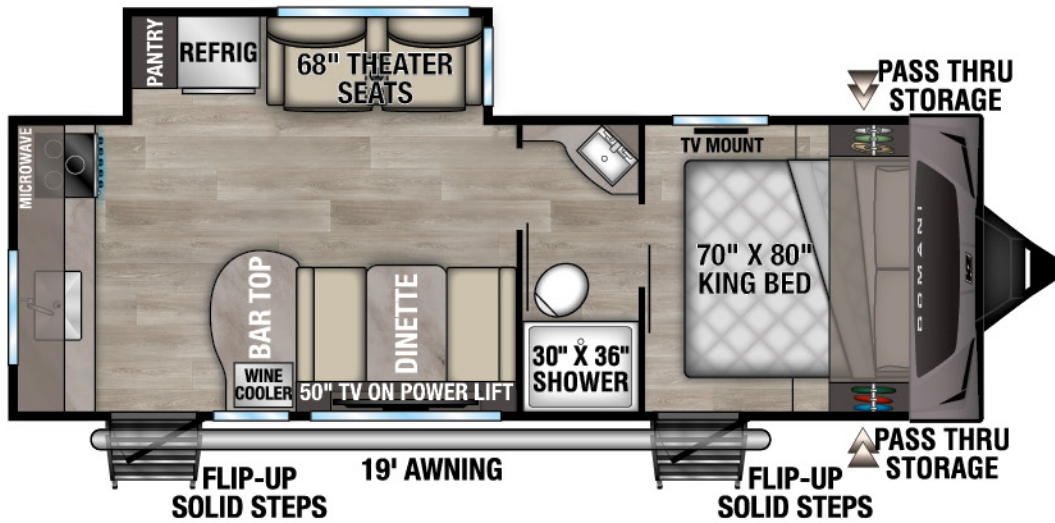

# DOMANI

TRAVEL TRAILERS

RECREATIONAL VEHICLES

**NEW**

DM241ML UYW - 6,630 | Exterior Length - 28' | Sleeps - 4

**NEW**

DM281ML UYW - TBD | Exterior Length - 32'7\"/>

# 2026 DOMANI

**NEW**

DM311BH UVW - TBD | Exterior Length - 36'10" | Sleeps - 8

**NEW**

DM323RL UVW - 9,720 | Exterior Length - 36'11" | Sleeps - 4