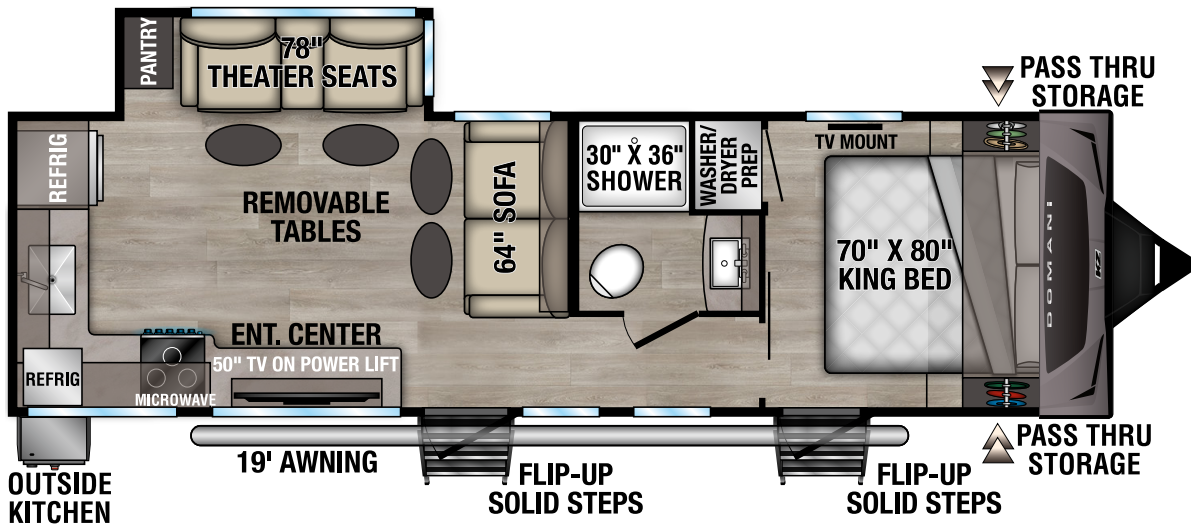

DOMANI

TRAVEL TRAILERS

RECREATIONAL VEHICLES

NEW

DM241ML UUV - 6,630 | Exterior Length - 28' | Sleeps - 4

NEW

DM281ML UUV - TBD | Exterior Length - 32'7\"/>

2026 DOMANI

NEW

DM311BH UVW - TBD | Exterior Length - 36' 10" | Sleeps - 8

NEW

DM323RL UVW - 9,720 | Exterior Length - 36' 11" | Sleeps - 4