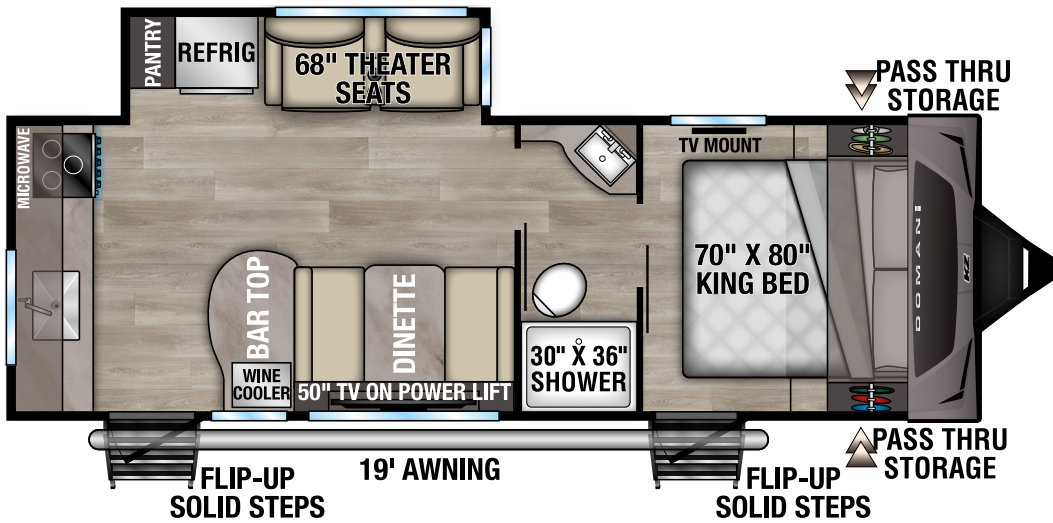

DOMANI

TRAVEL TRAILERS

RECREATIONAL VEHICLES

NEW

DM241ML UUV - 6,630 | Exterior Length - 28' | Sleeps - 4

NEW

DM281ML UUV - TBD | Exterior Length - 32'7\"/>

2026 DOMANI

NEW

DM311BH UVW - TBD | Exterior Length - 36' 10" | Sleeps - 8

NEW

DM323RL UVW - 9,720 | Exterior Length - 36' 11" | Sleeps - 4