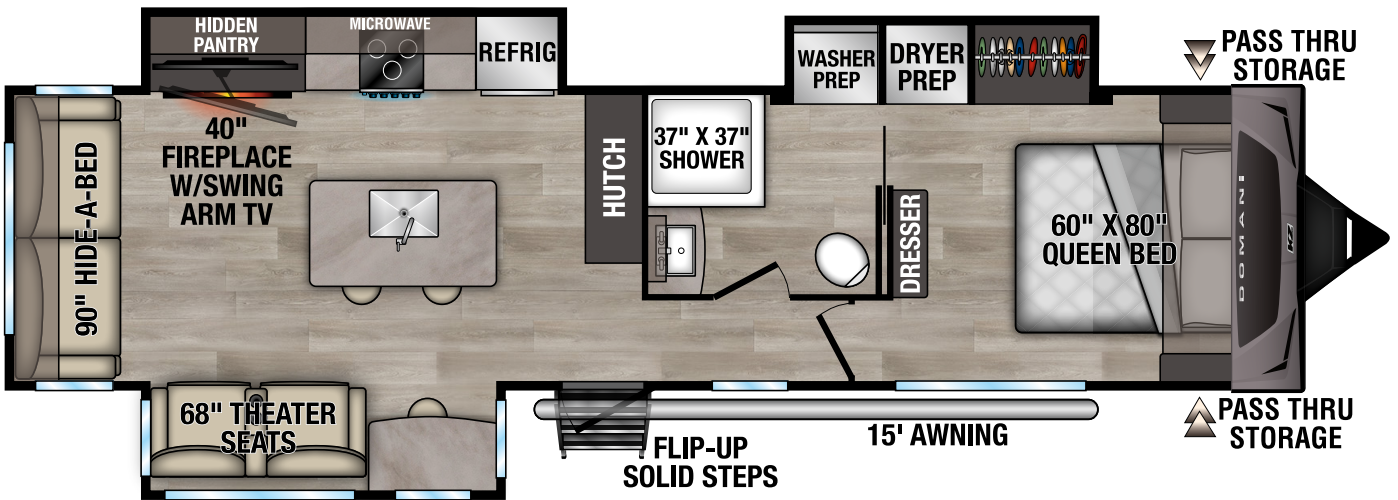

DOMANI

TRAVEL TRAILERS

RECREATIONAL VEHICLES

NEW

DM241ML UUV - 6,630 | Exterior Length - 28' | Sleeps - 4

NEW

DM281ML UUV - TBD | Exterior Length - 32'7\"/>

2026 DOMANI

NEW

DM311BH UVW - TBD | Exterior Length - 36' 10" | Sleeps - 8

NEW

DM323RL UVW - 9,720 | Exterior Length - 36' 11" | Sleeps - 4