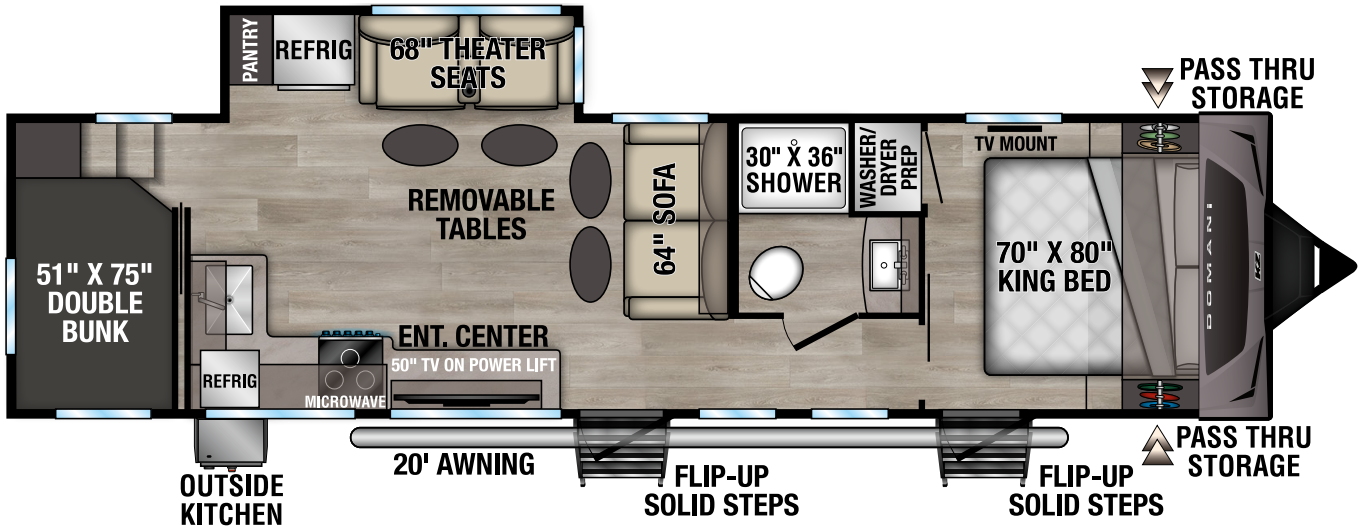

DOMANI

TRAVEL TRAILERS

RECREATIONAL VEHICLES

NEW

DM241ML UUV - 6,630 | Exterior Length - 28' | Sleeps - 4

NEW

DM281ML UUV - TBD | Exterior Length - 32'7\"/>

2026 DOMANI

NEW

DM311BH UVW - TBD | Exterior Length - 36' 10" | Sleeps - 8

NEW

DM323RL UVW - 9,720 | Exterior Length - 36' 11" | Sleeps - 4