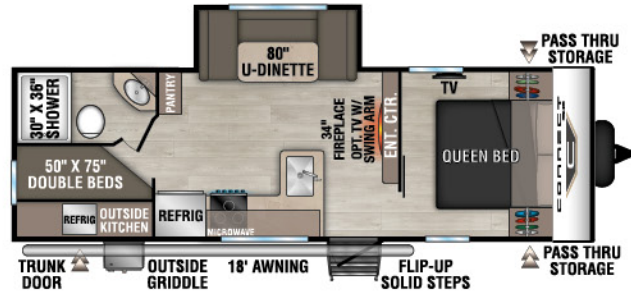

CONNECT SE

ULTRA LIGHTWEIGHT
TRAVEL TRAILERS

NEW

C201MLSE UYW - 4,750 | Exterior Length - 24'1" | Sleeps - 4

C211MKSE UYW - 5,170 | Exterior Length - 26'1" | Sleeps - 4

C221RBSE UYW - 5,440 | Exterior Length - 27' | Sleeps - 3

NEW
C221RKSE UYW - 5,610 | Exterior Length - 27' | Sleeps - 4

C241BHKSE UYW - 5,600 | Exterior Length - 29'1" | Sleeps - 8

C251RLSE UYW - 5,620 | Exterior Length - 29'7" | Sleeps - 6

C271BHKSE UYW - 6,200 | Exterior Length - 32'1" | Sleeps - 9

2026 CONNECT SE

NEW

C281BHKSE Uvw - 6,600 | Exterior Length - 33'2" | Sleeps - 8

C301BHKSE Uvw - 7,050 | Exterior Length - 35' | Sleeps - 8

C312BHKSE Uvw - 7,450 | Exterior Length - 36'7" | Sleeps - 9

CONNECT SE