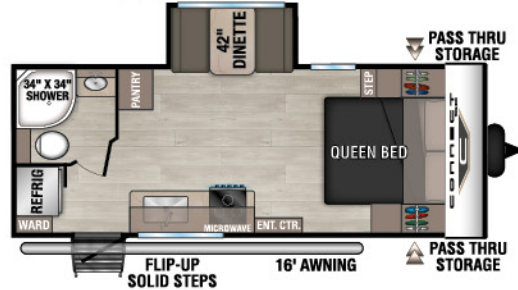

CONNECT SE

ULTRA LIGHTWEIGHT
TRAVEL TRAILERS

NEW

C201MLSE UYW - 4,750 | Exterior Length - 24'1" | Sleeps - 4

C211MKSE UYW - 5,170 | Exterior Length - 26'1" | Sleeps - 4

C221RBSE UYW - 5,440 | Exterior Length - 27' | Sleeps - 3

NEW
C221RKSE UYW - 5,610 | Exterior Length - 27' | Sleeps - 4

C241BHKSE UYW - 5,600 | Exterior Length - 29'1" | Sleeps - 8

C251RLSE UYW - 5,620 | Exterior Length - 29'7" | Sleeps - 6

C271BHKSE UYW - 6,200 | Exterior Length - 32'1" | Sleeps - 9

2026 CONNECT SE

NEW

C281BHKSE Uvw - 6,600 | Exterior Length - 33'2" | Sleeps - 8

C301BHKSE Uvw - 7,050 | Exterior Length - 35' | Sleeps - 8

C312BHKSE Uvw - 7,450 | Exterior Length - 36'7" | Sleeps - 9

CONNECT SE