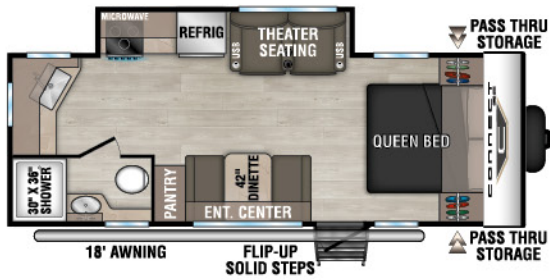

CONNECT SE

ULTRA LIGHTWEIGHT
TRAVEL TRAILERS

NEW

C201MLSE UYW - 4,750 | Exterior Length - 24'1" | Sleeps - 4

C211MKSE UYW - 5,170 | Exterior Length - 26'1" | Sleeps - 4

C221RBSE UYW - 5,440 | Exterior Length - 27' | Sleeps - 3

NEW
C221RKSE UYW - 5,610 | Exterior Length - 27' | Sleeps - 4

C241BHKSE UYW - 5,600 | Exterior Length - 29'1" | Sleeps - 8

C251RLSE UYW - 5,620 | Exterior Length - 29'7" | Sleeps - 6

C271BHKSE UYW - 6,200 | Exterior Length - 32'1" | Sleeps - 9

2026 CONNECT SE

NEW

C281BHKSE Uvw - 6,600 | Exterior Length - 33'2" | Sleeps - 8

C301BHKSE Uvw - 7,050 | Exterior Length - 35' | Sleeps - 8

C312BHKSE Uvw - 7,450 | Exterior Length - 36'7" | Sleeps - 9

CONNECT SE