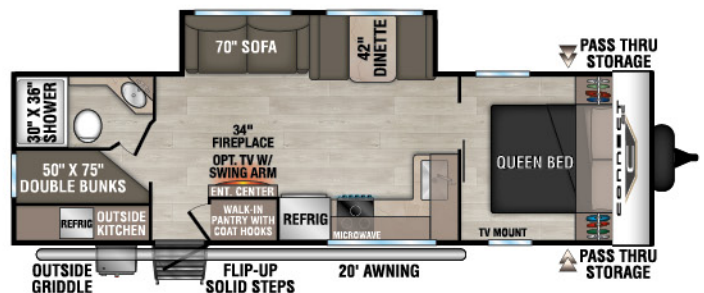

CONNECT SE

ULTRA LIGHTWEIGHT
TRAVEL TRAILERS

NEW

C201MLSE UYW - 4,750 | Exterior Length - 24'1" | Sleeps - 4

C211MKSE UYW - 5,170 | Exterior Length - 26'1" | Sleeps - 4

C221RBSE UYW - 5,440 | Exterior Length - 27' | Sleeps - 3

NEW
C221RKSE UYW - 5,610 | Exterior Length - 27' | Sleeps - 4

C241BHKSE UYW - 5,600 | Exterior Length - 29'1" | Sleeps - 8

C251RLSE UYW - 5,620 | Exterior Length - 29'7" | Sleeps - 6

C271BHKSE UYW - 6,200 | Exterior Length - 32'1" | Sleeps - 9

2026 CONNECT SE

NEW

C281BHKSE Uvw - 6,600 | Exterior Length - 33'2" | Sleeps - 8

C301BHKSE Uvw - 7,050 | Exterior Length - 35' | Sleeps - 8

C312BHKSE Uvw - 7,450 | Exterior Length - 36'7" | Sleeps - 9

CONNECT SE