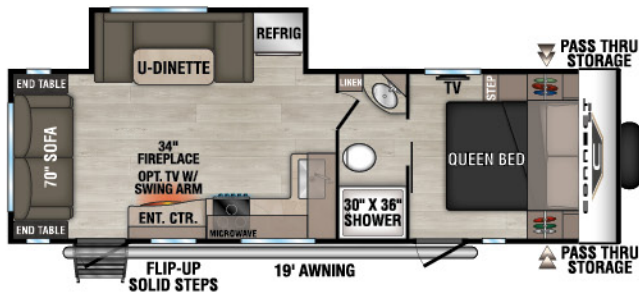

CONNECT SE

ULTRA LIGHTWEIGHT
TRAVEL TRAILERS

NEW

C201MLSE UYW - 4,750 | Exterior Length - 24'1" | Sleeps - 4

C211MKSE UYW - 5,170 | Exterior Length - 26'1" | Sleeps - 4

C221RBSE UYW - 5,440 | Exterior Length - 27' | Sleeps - 3

NEW
C221RKSE UYW - 5,610 | Exterior Length - 27' | Sleeps - 4

C241BHKSE UYW - 5,600 | Exterior Length - 29'1" | Sleeps - 8

C251RLSE UYW - 5,620 | Exterior Length - 29'7" | Sleeps - 6

C271BHKSE UYW - 6,200 | Exterior Length - 32'1" | Sleeps - 9

2026 CONNECT SE

NEW

C281BHKSE Uvw - 6,600 | Exterior Length - 33'2" | Sleeps - 8

C301BHKSE Uvw - 7,050 | Exterior Length - 35' | Sleeps - 8

C312BHKSE Uvw - 7,450 | Exterior Length - 36'7" | Sleeps - 9

CONNECT SE