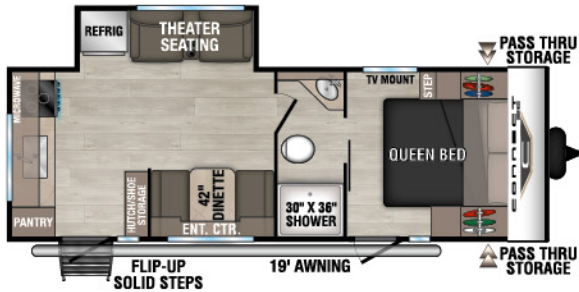

CONNECT SE

ULTRA LIGHTWEIGHT
TRAVEL TRAILERS

NEW

C201MLSE UYW - 4,750 | Exterior Length - 24'1" | Sleeps - 4

C211MKSE UYW - 5,170 | Exterior Length - 26'1" | Sleeps - 4

C221RBSE UYW - 5,440 | Exterior Length - 27' | Sleeps - 3

NEW
C221RKSE UYW - 5,610 | Exterior Length - 27' | Sleeps - 4

C241BHKSE UYW - 5,600 | Exterior Length - 29'1" | Sleeps - 8

C251RLSE UYW - 5,620 | Exterior Length - 29'7" | Sleeps - 6

C271BHKSE UYW - 6,200 | Exterior Length - 32'1" | Sleeps - 9

2026 CONNECT SE

NEW

C281BHKSE Uvw - 6,600 | Exterior Length - 33'2" | Sleeps - 8

C301BHKSE Uvw - 7,050 | Exterior Length - 35' | Sleeps - 8

C312BHKSE Uvw - 7,450 | Exterior Length - 36'7" | Sleeps - 9

CONNECT SE