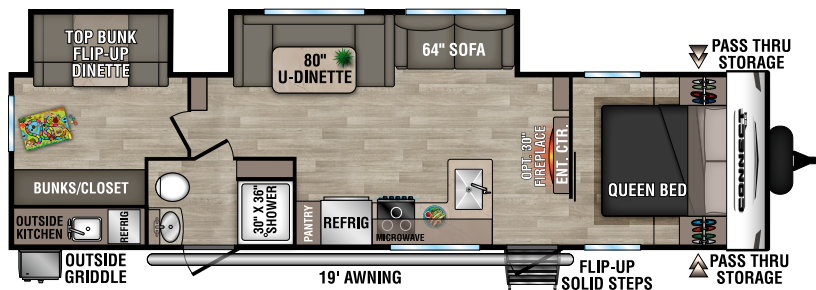

C221RBSE U VW - 5,400 | Exterior Length - 27' | Sleeps - 3

C221RESE U VW - 5,220 | Exterior Length - 27' 1" | Sleeps - 6

C241BHKSE U VW - 5,510 | Exterior Length - 29' 1" | Sleeps - 8

2024 CONNECT SE

NEW
C241RESE UVV - 5,630 | Exterior Length - 29' 2" | Sleeps - TBD

C251RLSE UVV - 5,670 | Exterior Length - 29' 7" | Sleeps - 6

C261BHSE UVV - 6,210 | Exterior Length - 32' 9" | Sleeps - 9

C271BHKSE UVV - 6,120 | Exterior Length - 32' 1" | Sleeps - 9

C312BHKSE UVV - 7,350 | Exterior Length - 36' 7" | Sleeps - 9