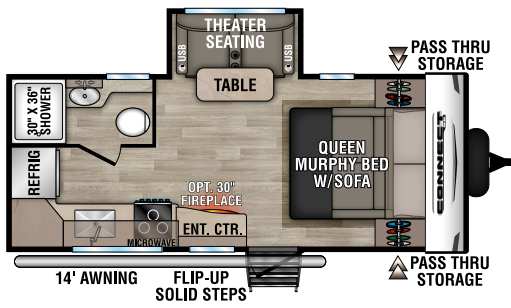

RECREATIONAL
VEHICLES

CONNECT SE

ULTRA LIGHTWEIGHT TRAVEL TRAILERS

C191MBSE U VW - 4,700 | Exterior Length - 22' 6" | Sleeps - 2