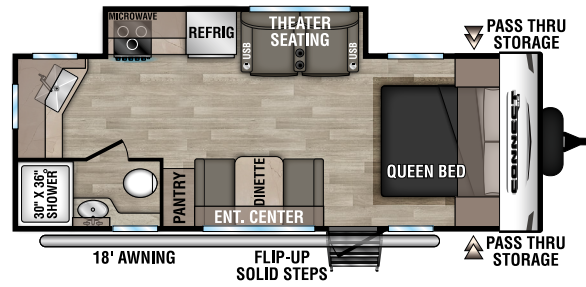

C211MKSE U VW - 5,150 | Exterior Length - 26' 1" | Sleeps - 3