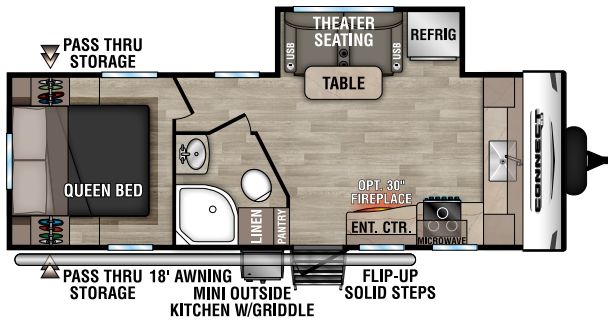

C221FKKSE U VW - 5,400 | Exterior Length - 26' 8" | Sleeps - 2