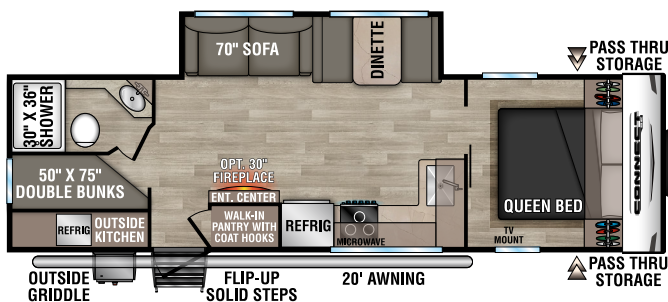

C221RBSE U VW - 5,400 | Exterior Length - 27' | Sleeps - 3

C221RESE U VW - 5,220 | Exterior Length - 27' 1" | Sleeps - 6

C241BHKSE U VW - 5,510 | Exterior Length - 29' 1" | Sleeps - 8

2024 CONNECT SE

NEW
C241RESE UVV - 5,630 | Exterior Length - 29' 2" | Sleeps - TBD

C251RLSE UVV - 5,670 | Exterior Length - 29' 7" | Sleeps - 6

C261BHSE UVV - 6,210 | Exterior Length - 32' 9" | Sleeps - 9

C271BHKSE UVV - 6,120 | Exterior Length - 32' 1" | Sleeps - 9

C312BHKSE UVV - 7,350 | Exterior Length - 36' 7" | Sleeps - 9