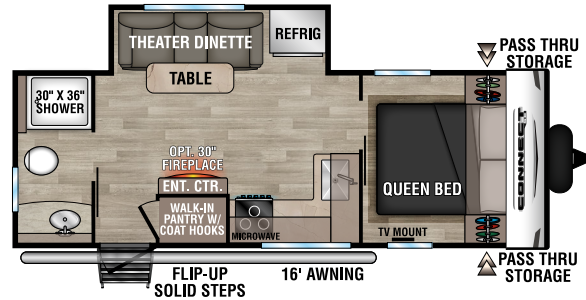

C221RBSE U VW - 5,400 | Exterior Length - 27' | Sleeps - 3

C221RESE U VW - 5,220 | Exterior Length - 27' 1" | Sleeps - 6

C241BHKSE U VW - 5,510 | Exterior Length - 29' 1" | Sleeps - 8

2024 CONNECT SE

NEW
C241RESE UVV - 5,630 | Exterior Length - 29' 2" | Sleeps - TBD

C251RLSE UVV - 5,670 | Exterior Length - 29' 7" | Sleeps - 6

C261BHSE UVV - 6,210 | Exterior Length - 32' 9" | Sleeps - 9

C271BHKSE UVV - 6,120 | Exterior Length - 32' 1" | Sleeps - 9

C312BHKSE UVV - 7,350 | Exterior Length - 36' 7" | Sleeps - 9