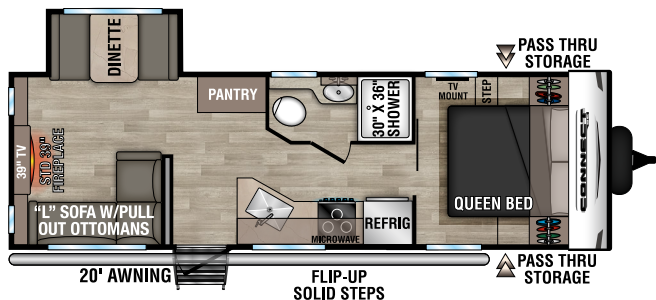

C221RBSE U VW - 5,400 | Exterior Length - 27' | Sleeps - 3

C221RESE U VW - 5,220 | Exterior Length - 27' 1" | Sleeps - 6

C241BHKSE U VW - 5,510 | Exterior Length - 29' 1" | Sleeps - 8

2024 CONNECT SE

NEW
C241RESE UVV - 5,630 | Exterior Length - 29' 2" | Sleeps - TBD

C251RLSE UVV - 5,670 | Exterior Length - 29' 7" | Sleeps - 6

C261BHSE UVV - 6,210 | Exterior Length - 32' 9" | Sleeps - 9

C271BHKSE UVV - 6,120 | Exterior Length - 32' 1" | Sleeps - 9

C312BHKSE UVV - 7,350 | Exterior Length - 36' 7" | Sleeps - 9