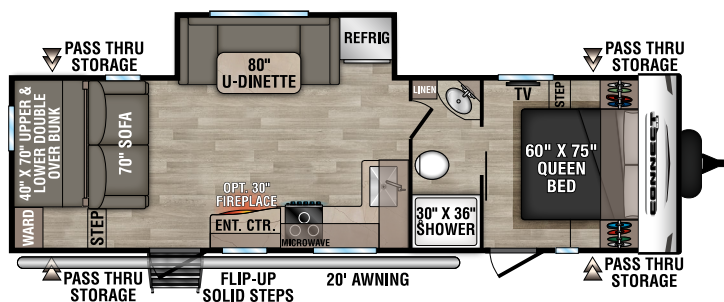

C221RBSE U VW - 5,400 | Exterior Length - 27' | Sleeps - 3

C221RESE U VW - 5,220 | Exterior Length - 27' 1" | Sleeps - 6

C241BHKSE U VW - 5,510 | Exterior Length - 29' 1" | Sleeps - 8

2024 CONNECT SE

NEW
C241RESE UVV - 5,630 | Exterior Length - 29' 2" | Sleeps - TBD

C251RLSE UVV - 5,670 | Exterior Length - 29' 7" | Sleeps - 6

C261BHSE UVV - 6,210 | Exterior Length - 32' 9" | Sleeps - 9

C271BHKSE UVV - 6,120 | Exterior Length - 32' 1" | Sleeps - 9

C312BHKSE UVV - 7,350 | Exterior Length - 36' 7" | Sleeps - 9