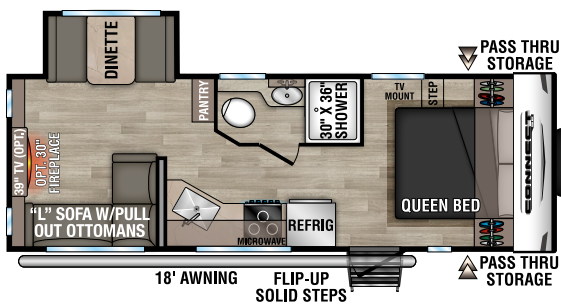

C221RBSE U VW - 5,400 | Exterior Length - 27' | Sleeps - 3

C221RESE U VW - 5,220 | Exterior Length - 27' 1" | Sleeps - 6

C241BHKSE U VW - 5,510 | Exterior Length - 29' 1" | Sleeps - 8

2024 CONNECT SE

NEW
C241RESE UVV - 5,630 | Exterior Length - 29' 2" | Sleeps - TBD

C251RLSE UVV - 5,670 | Exterior Length - 29' 7" | Sleeps - 6

C261BHSE UVV - 6,210 | Exterior Length - 32' 9" | Sleeps - 9

C271BHKSE UVV - 6,120 | Exterior Length - 32' 1" | Sleeps - 9

C312BHKSE UVV - 7,350 | Exterior Length - 36' 7" | Sleeps - 9