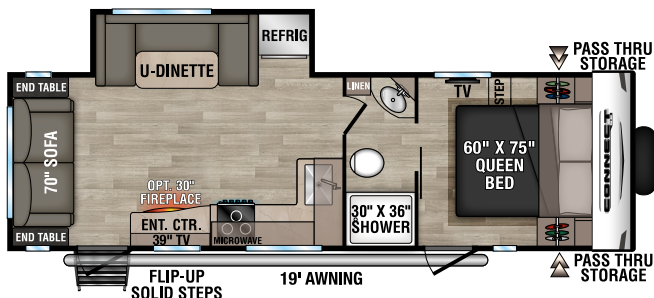

C221RBSE U VW - 5,400 | Exterior Length - 27' | Sleeps - 3

C221RESE U VW - 5,220 | Exterior Length - 27' 1" | Sleeps - 6

C241BHKSE U VW - 5,510 | Exterior Length - 29' 1" | Sleeps - 8

2024 CONNECT SE

NEW
C241RESE UVV - 5,630 | Exterior Length - 29' 2" | Sleeps - TBD

C251RLSE UVV - 5,670 | Exterior Length - 29' 7" | Sleeps - 6

C261BHSE UVV - 6,210 | Exterior Length - 32' 9" | Sleeps - 9

C271BHKSE UVV - 6,120 | Exterior Length - 32' 1" | Sleeps - 9

C312BHKSE UVV - 7,350 | Exterior Length - 36' 7" | Sleeps - 9