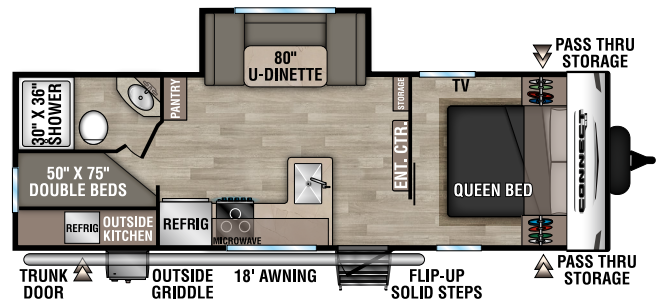

RECREATIONAL
VEHICLES

CONNECT SE

ULTRA LIGHTWEIGHT TRAVEL TRAILERS

C191MBSE U VW - 4,700 | Exterior Length - 22' 6" | Sleeps - 2

C211MKSE U VW - 5,150 | Exterior Length - 26' 1" | Sleeps - 3

C221FKKSE U VW - 5,400 | Exterior Length - 26' 8" | Sleeps - 2

C221RBSE U VW - 5,400 | Exterior Length - 27' | Sleeps - 3

C221RESE U VW - 5,220 | Exterior Length - 27' 1" | Sleeps - 6

C241BHKSE U VW - 5,510 | Exterior Length - 29' 1" | Sleeps - 8

2024 CONNECT SE

NEW
C241RESE UVV - 5,630 | Exterior Length - 29' 2" | Sleeps - TBD

C251RLSE UVV - 5,670 | Exterior Length - 29' 7" | Sleeps - 6

C261BHSE UVV - 6,210 | Exterior Length - 32' 9" | Sleeps - 9

C271BHKSE UVV - 6,120 | Exterior Length - 32' 1" | Sleeps - 9

C312BHKSE UVV - 7,350 | Exterior Length - 36' 7" | Sleeps - 9