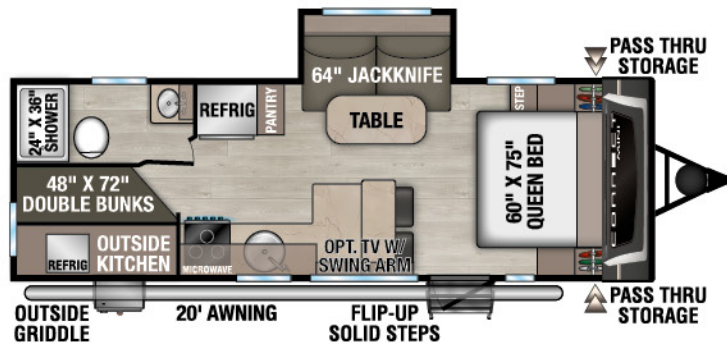

CONNECT MINI

ULTRA LIGHTWEIGHT TRAVEL TRAILERS

NEW

CM171RK UVW - 4,090 | Exterior Length - 21' 6" | Sleeps - 4

CM181RB UVW - 3,980 | Exterior Length - 22' 1" | Sleeps - 4

CM191BHK UVW - 4,100 | Exterior Length - 22' 1" | Sleeps - 5

CM231BH UVW - 5,000 | Exterior Length - 27' 4" | Sleeps - 6

CONNECT MINI

985 N 900 W SHIPSHEWANA, IN 46565

E: KZ@KZ-RV.COM

WWW.KZ-RV.COM

Dealer:

Due to continual research and advances, manufacturer reserves the right to change specifications, design, price and equipment without notice, and assumes no responsibility for any error in this literature. Some items shown are not included as standard or optional equipment.
©2025 K. Z., Inc., a subsidiary of THOR Industries, Inc. | 12/3/25 | 5M