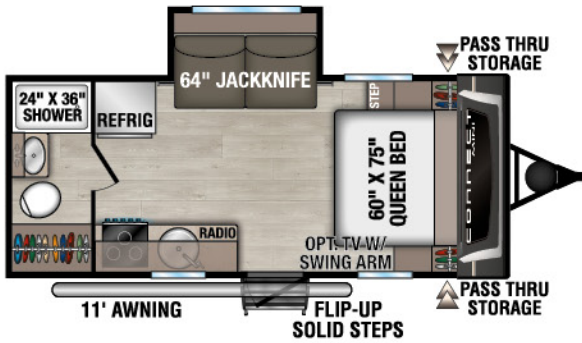

CONNECT MINI

ULTRA LIGHTWEIGHT TRAVEL TRAILERS

NEW

CM171RK UVW - 4,090 | Exterior Length - 21' 6" | Sleeps - 4

CM181RB UVW - 3,980 | Exterior Length - 22' 1" | Sleeps - 4

CM191BHK UVW - 4,100 | Exterior Length - 22' 1" | Sleeps - 5

CM231BH UVW - 5,000 | Exterior Length - 27' 4" | Sleeps - 6

CONNECT MINI

985 N 900 W SHIPSHEWANA, IN 46565

E: KZ@KZ-RV.COM

WWW.KZ-RV.COM

Dealer:

Due to continual research and advances, manufacturer reserves the right to change specifications, design, price and equipment without notice, and assumes no responsibility for any error in this literature. Some items shown are not included as standard or optional equipment.
©2025 K. Z., Inc., a subsidiary of THOR Industries, Inc. | 12/3/25 | 5M