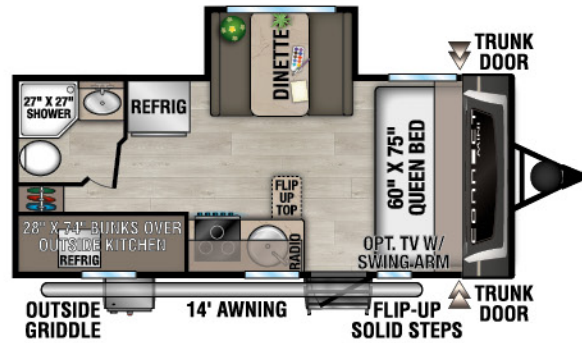

CONNECT MINI

ULTRA LIGHTWEIGHT TRAVEL TRAILERS

NEW

CM171RK UVW - 4,090 | Exterior Length - 21' 6" | Sleeps - 4

CM181RB UVW - 3,980 | Exterior Length - 22' 1" | Sleeps - 4

CM191BHK UVW - 4,100 | Exterior Length - 22' 1" | Sleeps - 5

CM231BH UVW - 5,000 | Exterior Length - 27' 4" | Sleeps - 6

CONNECT MINI

985 N 900 W SHIPSHEWANA, IN 46565

E: KZ@KZ-RV.COM

WWW.KZ-RV.COM

Dealer:

Due to continual research and advances, manufacturer reserves the right to change specifications, design, price and equipment without notice, and assumes no responsibility for any error in this literature. Some items shown are not included as standard or optional equipment.
©2025 K. Z., Inc., a subsidiary of THOR Industries, Inc. | 12/3/25 | 5M