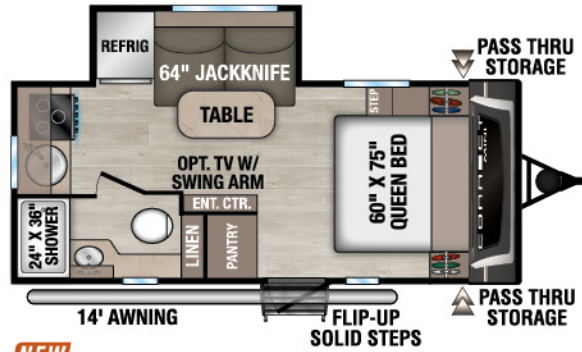

CONNECT MINI

ULTRA LIGHTWEIGHT TRAVEL TRAILERS

NEW

CM171RK UVW - 4,090 | Exterior Length - 21' 6" | Sleeps - 4

CM181RB UVW - 3,980 | Exterior Length - 22' 1" | Sleeps - 4

CM191BHK UVW - 4,100 | Exterior Length - 22' 1" | Sleeps - 5

CM231BH UVW - 5,000 | Exterior Length - 27' 4" | Sleeps - 6

CONNECT MINI

985 N 900 W SHIPSHEWANA, IN 46565

E: KZ@KZ-RV.COM

WWW.KZ-RV.COM

Dealer:

Due to continual research and advances, manufacturer reserves the right to change specifications, design, price and equipment without notice, and assumes no responsibility for any error in this literature. Some items shown are not included as standard or optional equipment.
©2025 K. Z., Inc., a subsidiary of THOR Industries, Inc. | 12/3/25 | 5M