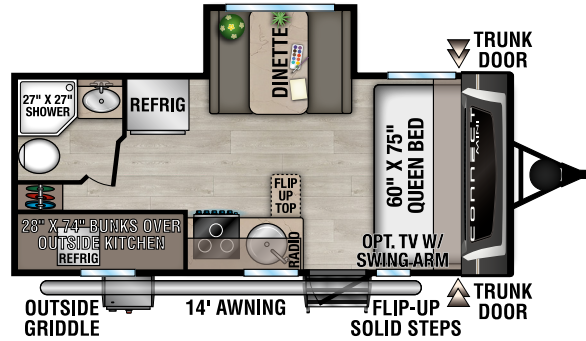

CONNECT MINI

ULTRA LIGHTWEIGHT TRAVEL TRAILERS

RECREATIONAL VEHICLES

NEW

CM171RK UVW - 4,090 | Exterior Length - 21' 6" | Sleeps - 4

CM181RB UVW - 3,980 | Exterior Length - 22' 1" | Sleeps - 4

CM191BHK UVW - 4,100 | Exterior Length - 22' 1" | Sleeps - 5

CM231BH UVW - 5,000 | Exterior Length - 27' 4" | Sleeps - 6

CONNECT MINI

985 N 900 W SHIPSHEWANA, IN 46565

E: KZ@KZ-RV.COM

WWW.KZ-RV.COM

Dealer:

Due to continual research and advances, manufacturer reserves the right to change specifications, design, price and equipment without notice, and assumes no responsibility for any error in this literature. Some items shown are not included as standard or optional equipment.
©2025 K. Z., Inc., a subsidiary of THOR Industries, Inc. | 12/3/25 | 5M