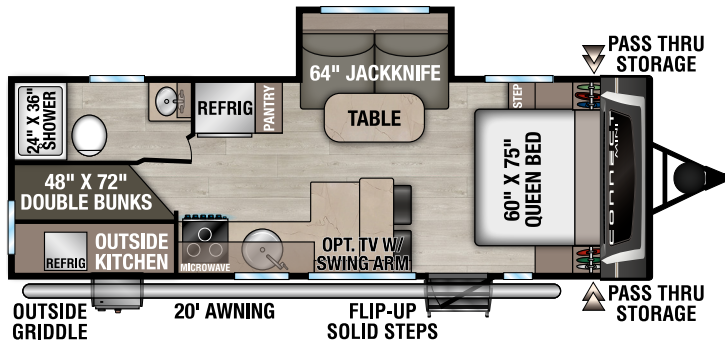

CONNECT MINI

ULTRA LIGHTWEIGHT TRAVEL TRAILERS

RECREATIONAL VEHICLES

NEW

CM171RK UVW - 4,090 | Exterior Length - 21' 6" | Sleeps - 4

CM181RB UVW - 3,980 | Exterior Length - 22' 1" | Sleeps - 4

CM191BHK UVW - 4,100 | Exterior Length - 22' 1" | Sleeps - 5

CM231BH UVW - 5,000 | Exterior Length - 27' 4" | Sleeps - 6

CONNECT MINI

985 N 900 W SHIPSHEWANA, IN 46565

E: KZ@KZ-RV.COM

WWW.KZ-RV.COM

Dealer:

Due to continual research and advances, manufacturer reserves the right to change specifications, design, price and equipment without notice, and assumes no responsibility for any error in this literature. Some items shown are not included as standard or optional equipment.
©2025 K. Z., Inc., a subsidiary of THOR Industries, Inc. | 12/3/25 | 5M