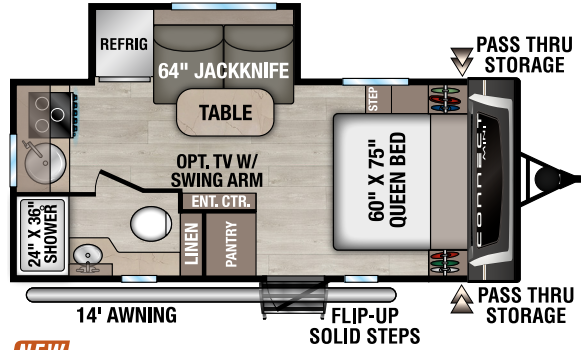

CONNECT MINI

ULTRA LIGHTWEIGHT TRAVEL TRAILERS

RECREATIONAL VEHICLES

NEW

CM171RK UVW - 4,090 | Exterior Length - 21' 6" | Sleeps - 4

CM181RB UVW - 3,980 | Exterior Length - 22' 1" | Sleeps - 4

CM191BHK UVW - 4,100 | Exterior Length - 22' 1" | Sleeps - 5

CM231BH UVW - 5,000 | Exterior Length - 27' 4" | Sleeps - 6

CONNECT MINI

985 N 900 W SHIPSHEWANA, IN 46565

E: KZ@KZ-RV.COM

WWW.KZ-RV.COM

Dealer:

Due to continual research and advances, manufacturer reserves the right to change specifications, design, price and equipment without notice, and assumes no responsibility for any error in this literature. Some items shown are not included as standard or optional equipment.
©2025 K. Z., Inc., a subsidiary of THOR Industries, Inc. | 12/3/25 | 5M