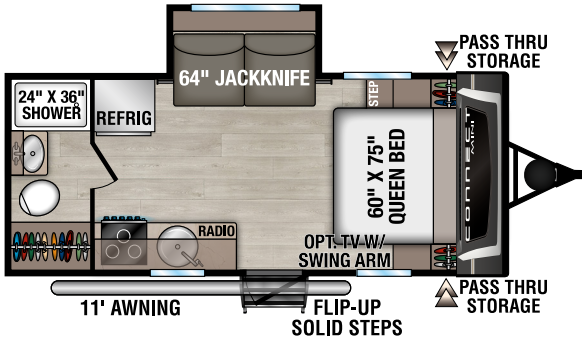

CONNECT MINI

ULTRA LIGHTWEIGHT TRAVEL TRAILERS

RECREATIONAL VEHICLES

NEW

CM171RK UVW - 4,090 | Exterior Length - 21' 6" | Sleeps - 4

CM181RB UVW - 3,980 | Exterior Length - 22' 1" | Sleeps - 4

CM191BHK UVW - 4,100 | Exterior Length - 22' 1" | Sleeps - 5

CM231BH UVW - 5,000 | Exterior Length - 27' 4" | Sleeps - 6

CONNECT MINI

985 N 900 W SHIPSHEWANA, IN 46565

E: KZ@KZ-RV.COM

WWW.KZ-RV.COM

Dealer:

Due to continual research and advances, manufacturer reserves the right to change specifications, design, price and equipment without notice, and assumes no responsibility for any error in this literature. Some items shown are not included as standard or optional equipment.
©2025 K. Z., Inc., a subsidiary of THOR Industries, Inc. | 12/3/25 | 5M