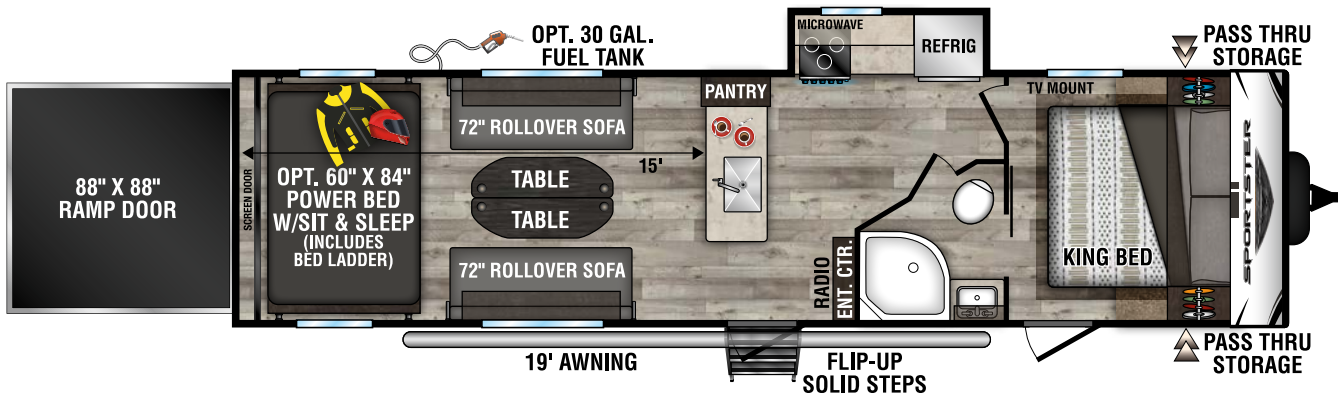

## 2022 SPORTSTER TRAVEL TRAILER TOY HAULERS

270THR U VW - 6,600 | Exterior Length - 30' 8" | Sleeps - 4

301THR U VW - 8,070 | Exterior Length - 35' 10" | Sleeps - 8

## 2022 SPORTSTER FIFTH WHEEL TOY HAULERS

280TH U VW - 8,100 | Exterior Length - 32' 6" | Sleeps - 7