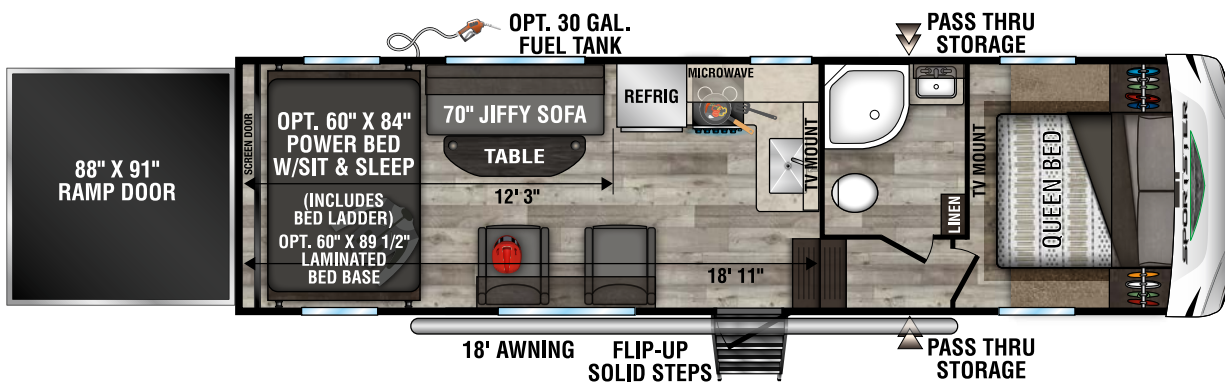

## 2022 SPORTSTER FIFTH WHEEL TOY HAULERS

280TH U VW - 8,100 | Exterior Length - 32' 6" | Sleeps - 7