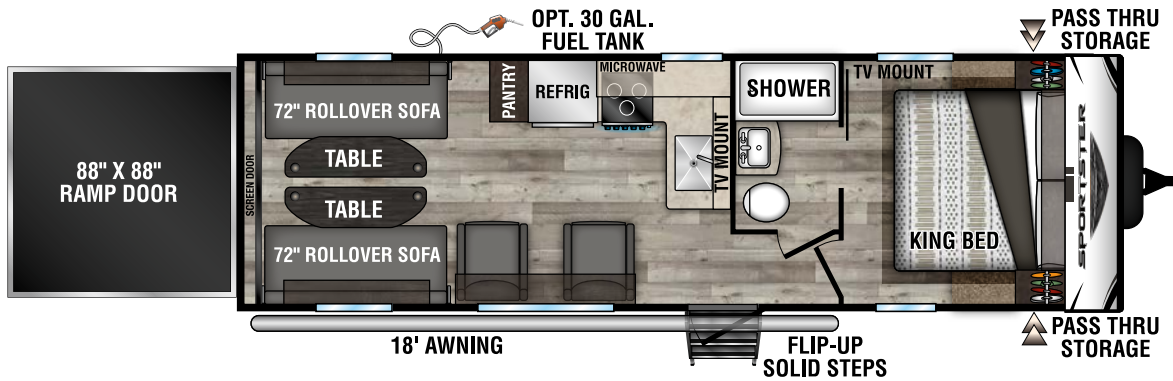

## 2022 SPORTSTER TRAVEL TRAILER TOY HAULERS

270THR U VW - 6,600 | Exterior Length - 30' 8" | Sleeps - 4

301THR U VW - 8,070 | Exterior Length - 35' 10" | Sleeps - 8

## 2022 SPORTSTER FIFTH WHEEL TOY HAULERS

280TH U VW - 8,100 | Exterior Length - 32' 6" | Sleeps - 7