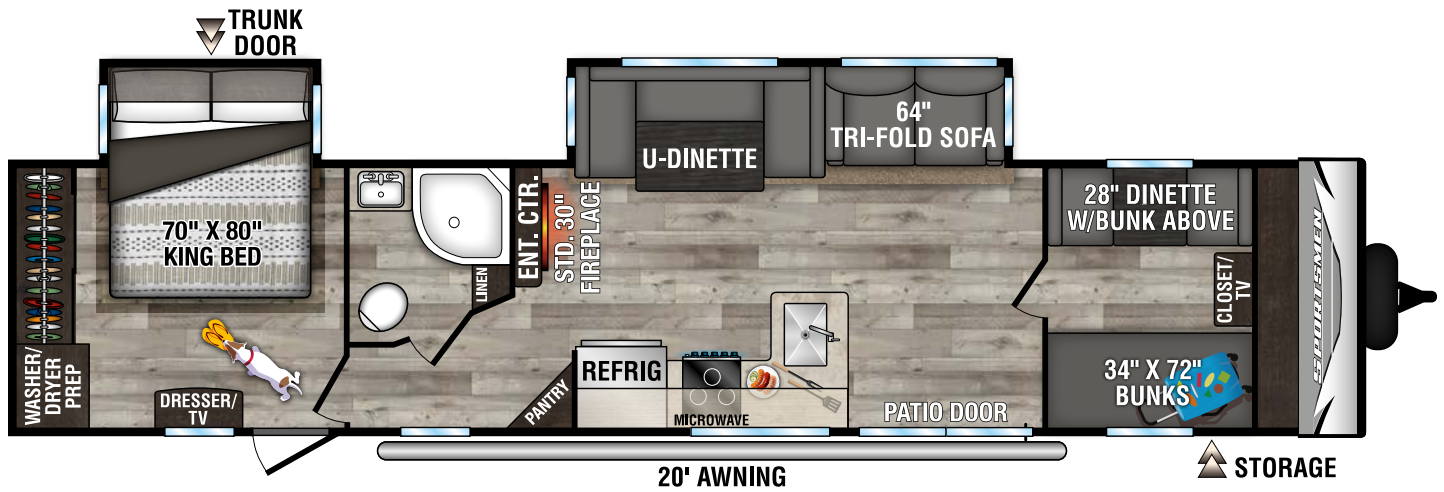

SPORTSMEN

DESTINATION TRAILERS

362BH UVW - 8,250 | Exterior Length - 40' 9" | Sleeps - 10

362DB UVW - 8,170 | Exterior Length - 40' 9" | Sleeps - 6

2022 SPORTSMEN DESTINATION TRAILERS