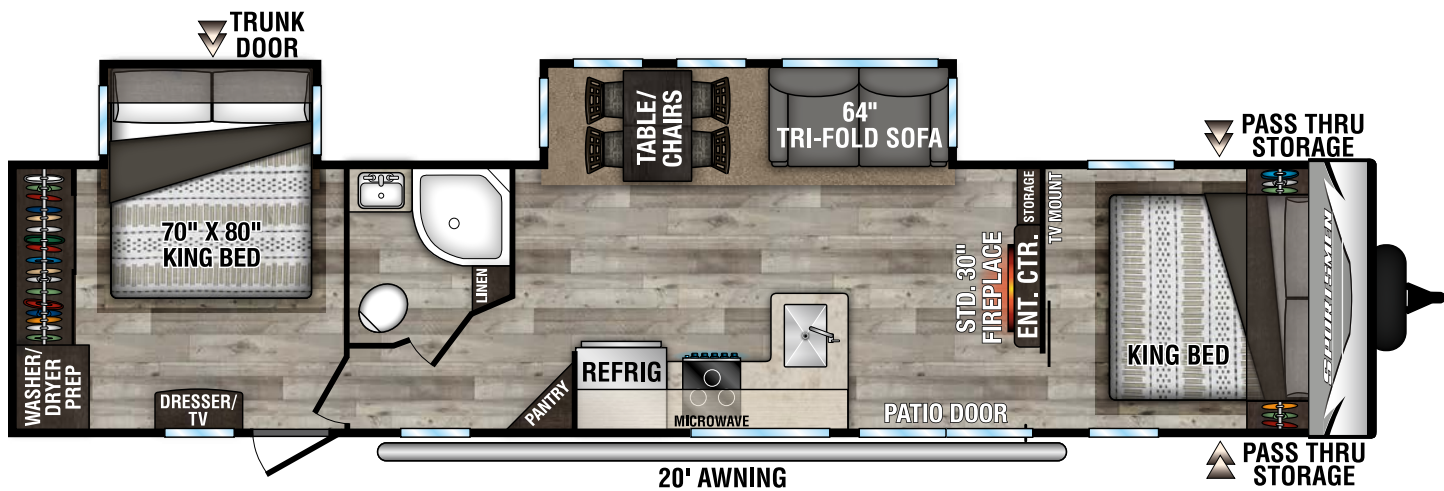

SPORTSMEN

DESTINATION TRAILERS

362BH UVW - 8,250 | Exterior Length - 40' 9" | Sleeps - 10

362DB UVW - 8,170 | Exterior Length - 40' 9" | Sleeps - 6

2022 SPORTSMEN DESTINATION TRAILERS