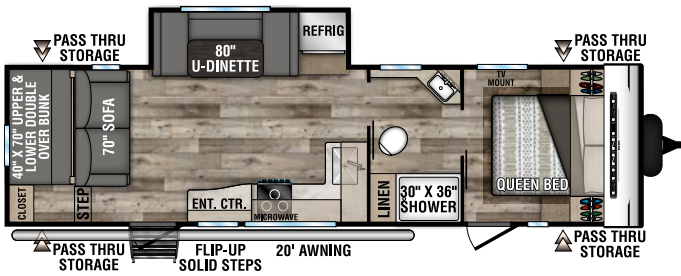

C221FKKSE UUV - 5,340 | Exterior Length - 26' 8" | Sleeps - 2

C221RBSE UUV - 5,290 | Exterior Length - 27' | Sleeps - 3

C231BHKSE UUV - 5,280 | Exterior Length - 27' 4" | Sleeps - 8

2022 CONNECT SE

C241BHKSE UVV - 5,330 | Exterior Length - 29'1" | Sleeps - 8

C271BHKSE UVV - 5,800 | Exterior Length - 32'1" | Sleeps - 9

C281BHSE UVV - 6,110 | Exterior Length - 34'1" | Sleeps - 9

C281RLSE UVV - 6,010 | Exterior Length - 32'6" | Sleeps - 6

C312BHKSE UVV - 7,340 | Exterior Length - 36'7" | Sleeps - 9

C321BHKSE UVV - 6,920 | Exterior Length - 37'1" | Sleeps - 9