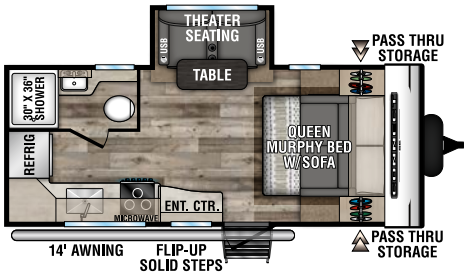

CONNECT SE

ULTRA LIGHTWEIGHT TRAVEL TRAILERS

C191MBSE UUV - 4,610 | Exterior Length - 22' 6" | Sleeps - 2

C210MBKSE UUV - 4,520 | Exterior Length - 25' 1" | Sleeps - 7

C211MKSE UUV - 5,040 | Exterior Length - 26' 1" | Sleeps - 3

C221FKKSE UUV - 5,340 | Exterior Length - 26' 8" | Sleeps - 2

C221RBSE UUV - 5,290 | Exterior Length - 27' | Sleeps - 3

C231BHKSE UUV - 5,280 | Exterior Length - 27' 4" | Sleeps - 8

2022 CONNECT SE

C241BHKSE UVV - 5,330 | Exterior Length - 29'1" | Sleeps - 8

C271BHKSE UVV - 5,800 | Exterior Length - 32'1" | Sleeps - 9

C281BHSE UVV - 6,110 | Exterior Length - 34'1" | Sleeps - 9

C281RLSE UVV - 6,010 | Exterior Length - 32'6" | Sleeps - 6

C312BHKSE UVV - 7,340 | Exterior Length - 36'7" | Sleeps - 9

C321BHKSE UVV - 6,920 | Exterior Length - 37'1" | Sleeps - 9