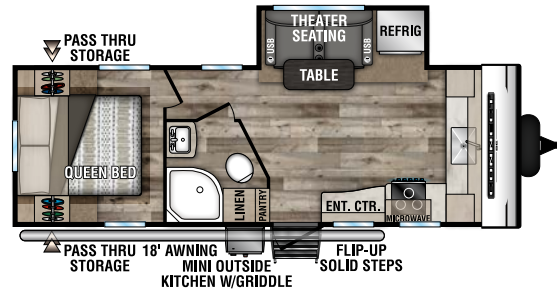

CONNECT SE

ULTRA LIGHTWEIGHT TRAVEL TRAILERS

C191MBSE UUV - 4,610 | Exterior Length - 22' 6" | Sleeps - 2

C210MBKSE UUV - 4,520 | Exterior Length - 25' 1" | Sleeps - 7

C211MKSE UUV - 5,040 | Exterior Length - 26' 1" | Sleeps - 3

C221FKKSE UUV - 5,340 | Exterior Length - 26' 8" | Sleeps - 2

C221RBSE UUV - 5,290 | Exterior Length - 27' | Sleeps - 3

C231BHKSE UUV - 5,280 | Exterior Length - 27' 4" | Sleeps - 8

2022 CONNECT SE

C241BHKSE UVV - 5,330 | Exterior Length - 29'1" | Sleeps - 8

C271BHKSE UVV - 5,800 | Exterior Length - 32'1" | Sleeps - 9

C281BHSE UVV - 6,110 | Exterior Length - 34'1" | Sleeps - 9

C281RLSE UVV - 6,010 | Exterior Length - 32'6" | Sleeps - 6

C312BHKSE UVV - 7,340 | Exterior Length - 36'7" | Sleeps - 9

C321BHKSE UVV - 6,920 | Exterior Length - 37'1" | Sleeps - 9