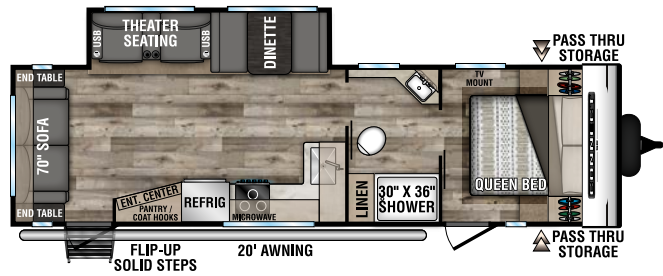

C221FKKSE UUV - 5,340 | Exterior Length - 26' 8" | Sleeps - 2

C221RBSE UUV - 5,290 | Exterior Length - 27' | Sleeps - 3

C231BHKSE UUV - 5,280 | Exterior Length - 27' 4" | Sleeps - 8

2022 CONNECT SE

C241BHKSE UVV - 5,330 | Exterior Length - 29'1" | Sleeps - 8

C271BHKSE UVV - 5,800 | Exterior Length - 32'1" | Sleeps - 9

C281BHSE UVV - 6,110 | Exterior Length - 34'1" | Sleeps - 9

C281RLSE UVV - 6,010 | Exterior Length - 32'6" | Sleeps - 6

C312BHKSE UVV - 7,340 | Exterior Length - 36'7" | Sleeps - 9

C321BHKSE UVV - 6,920 | Exterior Length - 37'1" | Sleeps - 9