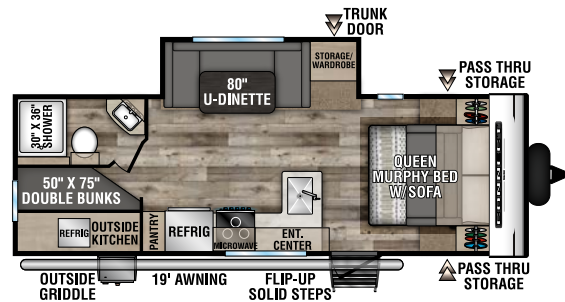

CONNECT SE

ULTRA LIGHTWEIGHT TRAVEL TRAILERS

C191MBSE UUV - 4,610 | Exterior Length - 22' 6" | Sleeps - 2

C210MBKSE UUV - 4,520 | Exterior Length - 25' 1" | Sleeps - 7

C211MKSE UUV - 5,040 | Exterior Length - 26' 1" | Sleeps - 3

C221FKKSE UUV - 5,340 | Exterior Length - 26' 8" | Sleeps - 2

C221RBSE UUV - 5,290 | Exterior Length - 27' | Sleeps - 3

C231BHKSE UUV - 5,280 | Exterior Length - 27' 4" | Sleeps - 8

2022 CONNECT SE

C241BHKSE UVV - 5,330 | Exterior Length - 29'1" | Sleeps - 8

C271BHKSE UVV - 5,800 | Exterior Length - 32'1" | Sleeps - 9

C281BHSE UVV - 6,110 | Exterior Length - 34'1" | Sleeps - 9

C281RLSE UVV - 6,010 | Exterior Length - 32'6" | Sleeps - 6

C312BHKSE UVV - 7,340 | Exterior Length - 36'7" | Sleeps - 9

C321BHKSE UVV - 6,920 | Exterior Length - 37'1" | Sleeps - 9