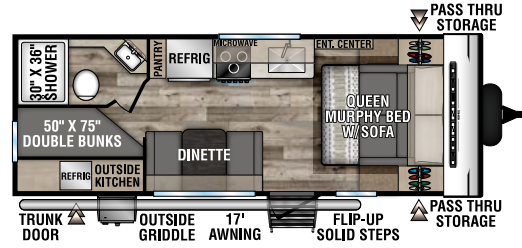

CONNECT SE

ULTRA LIGHTWEIGHT TRAVEL TRAILERS

C191MBSE UUV - 4,610 | Exterior Length - 22' 6" | Sleeps - 2

C210MBKSE UUV - 4,520 | Exterior Length - 25' 1" | Sleeps - 7

C211MKSE UUV - 5,040 | Exterior Length - 26' 1" | Sleeps - 3

C221FKKSE UUV - 5,340 | Exterior Length - 26' 8" | Sleeps - 2

C221RBSE UUV - 5,290 | Exterior Length - 27' | Sleeps - 3

C231BHKSE UUV - 5,280 | Exterior Length - 27' 4" | Sleeps - 8

2022 CONNECT SE

C241BHKSE UVV - 5,330 | Exterior Length - 29'1" | Sleeps - 8

C271BHKSE UVV - 5,800 | Exterior Length - 32'1" | Sleeps - 9

C281BHSE UVV - 6,110 | Exterior Length - 34'1" | Sleeps - 9

C281RLSE UVV - 6,010 | Exterior Length - 32'6" | Sleeps - 6

C312BHKSE UVV - 7,340 | Exterior Length - 36'7" | Sleeps - 9

C321BHKSE UVV - 6,920 | Exterior Length - 37'1" | Sleeps - 9