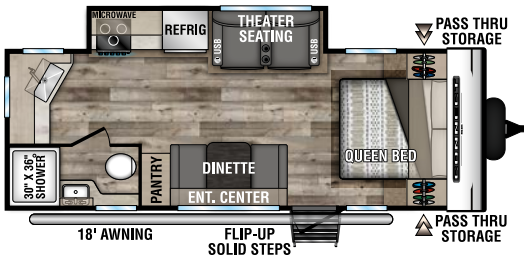

CONNECT SE

ULTRA LIGHTWEIGHT TRAVEL TRAILERS

C191MBSE UUV - 4,610 | Exterior Length - 22' 6" | Sleeps - 2

C210MBKSE UUV - 4,520 | Exterior Length - 25' 1" | Sleeps - 7

C211MKSE UUV - 5,040 | Exterior Length - 26' 1" | Sleeps - 3

C221FKKSE UUV - 5,340 | Exterior Length - 26' 8" | Sleeps - 2

C221RBSE UUV - 5,290 | Exterior Length - 27' | Sleeps - 3

C231BHKSE UUV - 5,280 | Exterior Length - 27' 4" | Sleeps - 8

2022 CONNECT SE

C241BHKSE UVV - 5,330 | Exterior Length - 29'1" | Sleeps - 8

C271BHKSE UVV - 5,800 | Exterior Length - 32'1" | Sleeps - 9

C281BHSE UVV - 6,110 | Exterior Length - 34'1" | Sleeps - 9

C281RLSE UVV - 6,010 | Exterior Length - 32'6" | Sleeps - 6

C312BHKSE UVV - 7,340 | Exterior Length - 36'7" | Sleeps - 9

C321BHKSE UVV - 6,920 | Exterior Length - 37'1" | Sleeps - 9