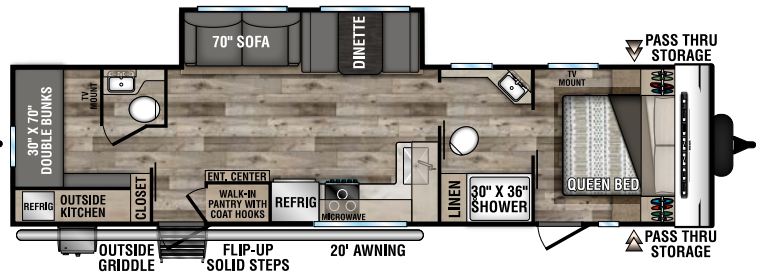

C221FKKSE UUV - 5,340 | Exterior Length - 26' 8" | Sleeps - 2

C221RBSE UUV - 5,290 | Exterior Length - 27' | Sleeps - 3

C231BHKSE UUV - 5,280 | Exterior Length - 27' 4" | Sleeps - 8

2022 CONNECT SE

C241BHKSE UVV - 5,330 | Exterior Length - 29'1" | Sleeps - 8

C271BHKSE UVV - 5,800 | Exterior Length - 32'1" | Sleeps - 9

C281BHSE UVV - 6,110 | Exterior Length - 34'1" | Sleeps - 9

C281RLSE UVV - 6,010 | Exterior Length - 32'6" | Sleeps - 6

C312BHKSE UVV - 7,340 | Exterior Length - 36'7" | Sleeps - 9

C321BHKSE UVV - 6,920 | Exterior Length - 37'1" | Sleeps - 9