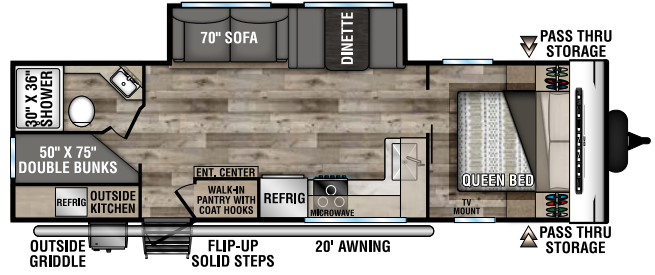

C221FKKSE UUV - 5,340 | Exterior Length - 26' 8" | Sleeps - 2

C221RBSE UUV - 5,290 | Exterior Length - 27' | Sleeps - 3

C231BHKSE UUV - 5,280 | Exterior Length - 27' 4" | Sleeps - 8

2022 CONNECT SE

C241BHKSE UVV - 5,330 | Exterior Length - 29'1" | Sleeps - 8

C271BHKSE UVV - 5,800 | Exterior Length - 32'1" | Sleeps - 9

C281BHSE UVV - 6,110 | Exterior Length - 34'1" | Sleeps - 9

C281RLSE UVV - 6,010 | Exterior Length - 32'6" | Sleeps - 6

C312BHKSE UVV - 7,340 | Exterior Length - 36'7" | Sleeps - 9

C321BHKSE UVV - 6,920 | Exterior Length - 37'1" | Sleeps - 9