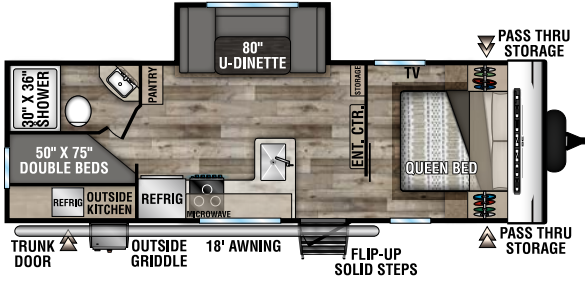

C221FKKSE UUV - 5,340 | Exterior Length - 26' 8" | Sleeps - 2

C221RBSE UUV - 5,290 | Exterior Length - 27' | Sleeps - 3

C231BHKSE UUV - 5,280 | Exterior Length - 27' 4" | Sleeps - 8

2022 CONNECT SE

C241BHKSE UVV - 5,330 | Exterior Length - 29'1" | Sleeps - 8

C271BHKSE UVV - 5,800 | Exterior Length - 32'1" | Sleeps - 9

C281BHSE UVV - 6,110 | Exterior Length - 34'1" | Sleeps - 9

C281RLSE UVV - 6,010 | Exterior Length - 32'6" | Sleeps - 6

C312BHKSE UVV - 7,340 | Exterior Length - 36'7" | Sleeps - 9

C321BHKSE UVV - 6,920 | Exterior Length - 37'1" | Sleeps - 9