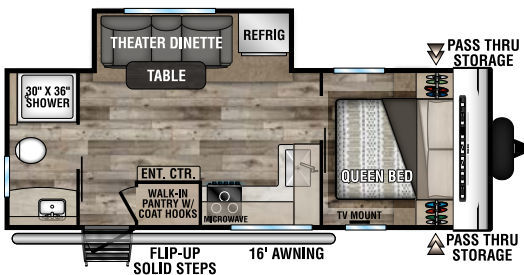

CONNECT SE

ULTRA LIGHTWEIGHT TRAVEL TRAILERS

C191MBSE UUV - 4,610 | Exterior Length - 22' 6" | Sleeps - 2

C210MBKSE UUV - 4,520 | Exterior Length - 25' 1" | Sleeps - 7

C211MKSE UUV - 5,040 | Exterior Length - 26' 1" | Sleeps - 3

C221FKKSE UUV - 5,340 | Exterior Length - 26' 8" | Sleeps - 2

C221RBSE UUV - 5,290 | Exterior Length - 27' | Sleeps - 3

C231BHKSE UUV - 5,280 | Exterior Length - 27' 4" | Sleeps - 8

2022 CONNECT SE

C241BHKSE UVV - 5,330 | Exterior Length - 29'1" | Sleeps - 8

C271BHKSE UVV - 5,800 | Exterior Length - 32'1" | Sleeps - 9

C281BHSE UVV - 6,110 | Exterior Length - 34'1" | Sleeps - 9

C281RLSE UVV - 6,010 | Exterior Length - 32'6" | Sleeps - 6

C312BHKSE UVV - 7,340 | Exterior Length - 36'7" | Sleeps - 9

C321BHKSE UVV - 6,920 | Exterior Length - 37'1" | Sleeps - 9