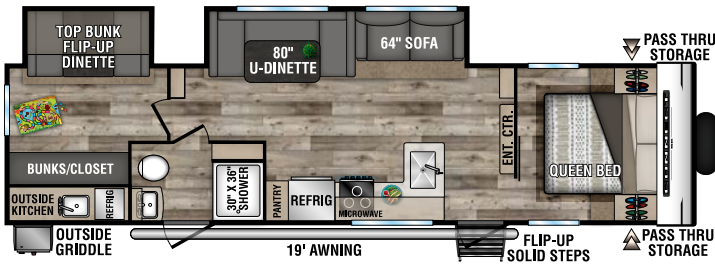

C221FKKSE UUV - 5,340 | Exterior Length - 26' 8" | Sleeps - 2

C221RBSE UUV - 5,290 | Exterior Length - 27' | Sleeps - 3

C231BHKSE UUV - 5,280 | Exterior Length - 27' 4" | Sleeps - 8

2022 CONNECT SE

C241BHKSE UVV - 5,330 | Exterior Length - 29'1" | Sleeps - 8

C271BHKSE UVV - 5,800 | Exterior Length - 32'1" | Sleeps - 9

C281BHSE UVV - 6,110 | Exterior Length - 34'1" | Sleeps - 9

C281RLSE UVV - 6,010 | Exterior Length - 32'6" | Sleeps - 6

C312BHKSE UVV - 7,340 | Exterior Length - 36'7" | Sleeps - 9

C321BHKSE UVV - 6,920 | Exterior Length - 37'1" | Sleeps - 9