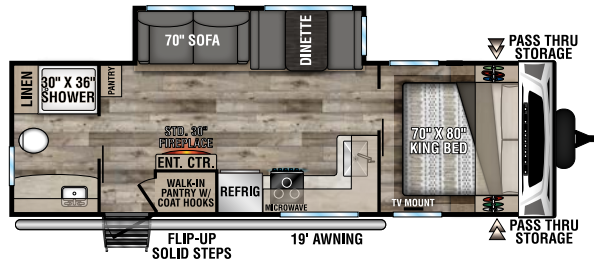

# CONNECT

LIGHTWEIGHT TRAVEL TRAILERS

C241RLK U VW - 5,810 | Exterior Length - 28'11" | Sleeps - 5

C251BHK U VW - 5,960 | Exterior Length - 29'5" | Sleeps - 7

C261RB U VW - 6,070 | Exterior Length - 30'4" | Sleeps - 5

C261RKK U VW - 6,240 | Exterior Length - 30'8" | Sleeps - 5

C261RL U VW - 6,140 | Exterior Length - 30'11" | Sleeps - 6

C272FK U VW - 6,780 | Exterior Length - 31'1" | Sleeps - 5

# 2022 CONNECT

C291BHK Uvw - 6,780 | Exterior Length - 33'11" | Sleeps - 10

C292RDK Uvw - 7,140 | Exterior Length - 32'5" | Sleeps - 5

C313MK Uvw - 7,160 | Exterior Length - 36'1" | Sleeps - 3

C322BHK Uvw - 7,970 | Exterior Length - 37'1" | Sleeps - 9

C323RK Uvw - 8,500 | Exterior Length - 38' | Sleeps - 5