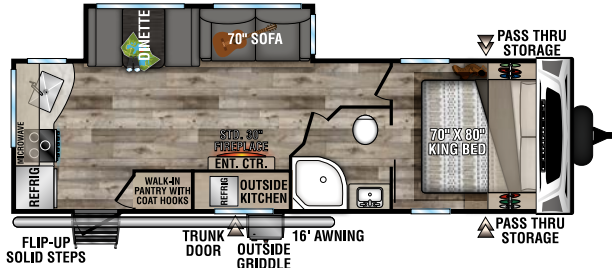

# CONNECT

LIGHTWEIGHT TRAVEL TRAILERS

C241RLK U VW - 5,810 | Exterior Length - 28'11" | Sleeps - 5

C251BHK U VW - 5,960 | Exterior Length - 29'5" | Sleeps - 7

C261RB U VW - 6,070 | Exterior Length - 30'4" | Sleeps - 5

C261RKK U VW - 6,240 | Exterior Length - 30'8" | Sleeps - 5

C261RL U VW - 6,140 | Exterior Length - 30'11" | Sleeps - 6

C272FK U VW - 6,780 | Exterior Length - 31'1" | Sleeps - 5

# 2022 CONNECT

C291BHK Uvw - 6,780 | Exterior Length - 33'11" | Sleeps - 10

C292RDK Uvw - 7,140 | Exterior Length - 32'5" | Sleeps - 5

C313MK Uvw - 7,160 | Exterior Length - 36'1" | Sleeps - 3

C322BHK Uvw - 7,970 | Exterior Length - 37'1" | Sleeps - 9

C323RK Uvw - 8,500 | Exterior Length - 38' | Sleeps - 5