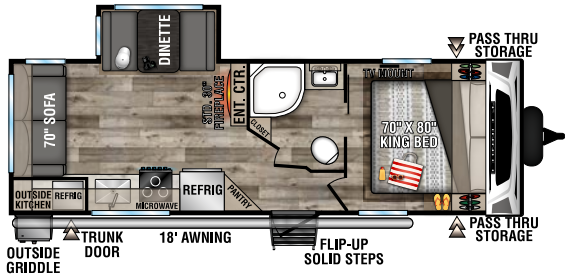

# CONNECT

LIGHTWEIGHT TRAVEL TRAILERS

C241RLK U VW - 5,810 | Exterior Length - 28'11" | Sleeps - 5

C251BHK U VW - 5,960 | Exterior Length - 29'5" | Sleeps - 7

C261RB U VW - 6,070 | Exterior Length - 30'4" | Sleeps - 5

C261RKK U VW - 6,240 | Exterior Length - 30'8" | Sleeps - 5

C261RL U VW - 6,140 | Exterior Length - 30'11" | Sleeps - 6

C272FK U VW - 6,780 | Exterior Length - 31'1" | Sleeps - 5

# 2022 CONNECT

C291BHK Uvw - 6,780 | Exterior Length - 33'11" | Sleeps - 10

C292RDK Uvw - 7,140 | Exterior Length - 32'5" | Sleeps - 5

C313MK Uvw - 7,160 | Exterior Length - 36'1" | Sleeps - 3

C322BHK Uvw - 7,970 | Exterior Length - 37'1" | Sleeps - 9

C323RK Uvw - 8,500 | Exterior Length - 38' | Sleeps - 5