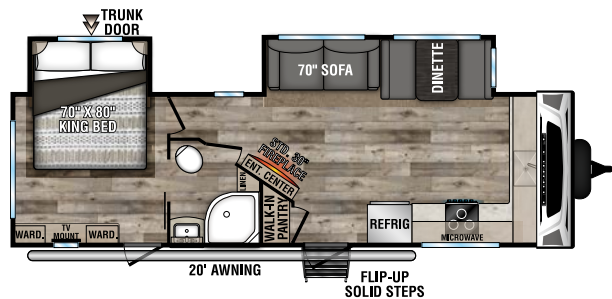

# CONNECT

LIGHTWEIGHT TRAVEL TRAILERS

C241RLK U VW - 5,810 | Exterior Length - 28'11" | Sleeps - 5

C251BHK U VW - 5,960 | Exterior Length - 29'5" | Sleeps - 7

C261RB U VW - 6,070 | Exterior Length - 30'4" | Sleeps - 5

C261RKK U VW - 6,240 | Exterior Length - 30'8" | Sleeps - 5

C261RL U VW - 6,140 | Exterior Length - 30'11" | Sleeps - 6

C272FK U VW - 6,780 | Exterior Length - 31'1" | Sleeps - 5

# 2022 CONNECT

C291BHK Uvw - 6,780 | Exterior Length - 33'11" | Sleeps - 10

C292RDK Uvw - 7,140 | Exterior Length - 32'5" | Sleeps - 5

C313MK Uvw - 7,160 | Exterior Length - 36'1" | Sleeps - 3

C322BHK Uvw - 7,970 | Exterior Length - 37'1" | Sleeps - 9

C323RK Uvw - 8,500 | Exterior Length - 38' | Sleeps - 5