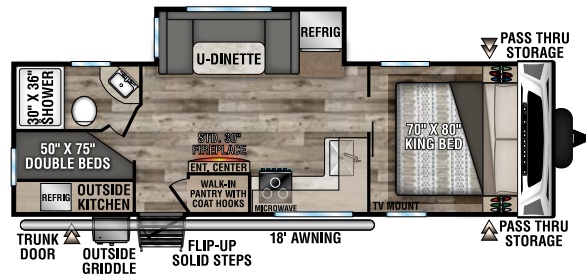

# CONNECT

LIGHTWEIGHT TRAVEL TRAILERS

C241RLK U VW - 5,810 | Exterior Length - 28'11" | Sleeps - 5

C251BHK U VW - 5,960 | Exterior Length - 29'5" | Sleeps - 7

C261RB U VW - 6,070 | Exterior Length - 30'4" | Sleeps - 5

C261RKK U VW - 6,240 | Exterior Length - 30'8" | Sleeps - 5

C261RL U VW - 6,140 | Exterior Length - 30'11" | Sleeps - 6

C272FK U VW - 6,780 | Exterior Length - 31'1" | Sleeps - 5

# 2022 CONNECT

C291BHK Uvw - 6,780 | Exterior Length - 33'11" | Sleeps - 10

C292RDK Uvw - 7,140 | Exterior Length - 32'5" | Sleeps - 5

C313MK Uvw - 7,160 | Exterior Length - 36'1" | Sleeps - 3

C322BHK Uvw - 7,970 | Exterior Length - 37'1" | Sleeps - 9

C323RK Uvw - 8,500 | Exterior Length - 38' | Sleeps - 5