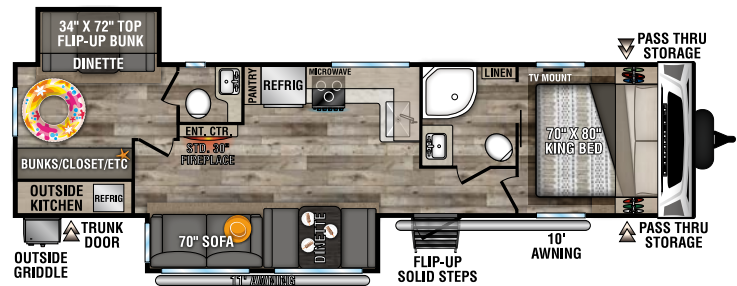

# CONNECT

LIGHTWEIGHT TRAVEL TRAILERS

C241RLK U VW - 5,810 | Exterior Length - 28'11" | Sleeps - 5

C251BHK U VW - 5,960 | Exterior Length - 29'5" | Sleeps - 7

C261RB U VW - 6,070 | Exterior Length - 30'4" | Sleeps - 5

C261RKK U VW - 6,240 | Exterior Length - 30'8" | Sleeps - 5

C261RL U VW - 6,140 | Exterior Length - 30'11" | Sleeps - 6

C272FK U VW - 6,780 | Exterior Length - 31'1" | Sleeps - 5

# 2022 CONNECT

C291BHK Uvw - 6,780 | Exterior Length - 33'11" | Sleeps - 10

C292RDK Uvw - 7,140 | Exterior Length - 32'5" | Sleeps - 5

C313MK Uvw - 7,160 | Exterior Length - 36'1" | Sleeps - 3

C322BHK Uvw - 7,970 | Exterior Length - 37'1" | Sleeps - 9

C323RK Uvw - 8,500 | Exterior Length - 38' | Sleeps - 5