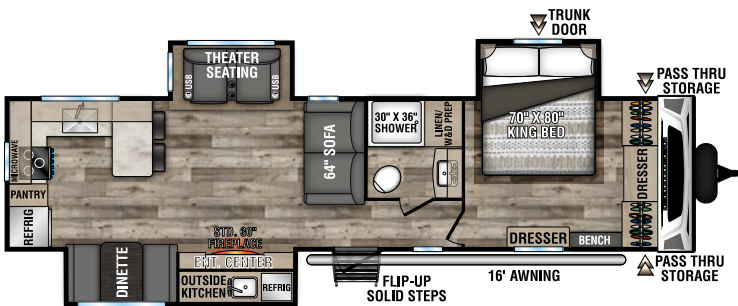

C261RKK U VW - 6,240 | Exterior Length - 30'8" | Sleeps - 5

C261RL U VW - 6,140 | Exterior Length - 30'11" | Sleeps - 6

C272FK U VW - 6,780 | Exterior Length - 31'1" | Sleeps - 5

# 2022 CONNECT

C291BHK Uvw - 6,780 | Exterior Length - 33'11" | Sleeps - 10

C292RDK Uvw - 7,140 | Exterior Length - 32'5" | Sleeps - 5

C313MK Uvw - 7,160 | Exterior Length - 36'1" | Sleeps - 3

C322BHK Uvw - 7,970 | Exterior Length - 37'1" | Sleeps - 9

C323RK Uvw - 8,500 | Exterior Length - 38' | Sleeps - 5