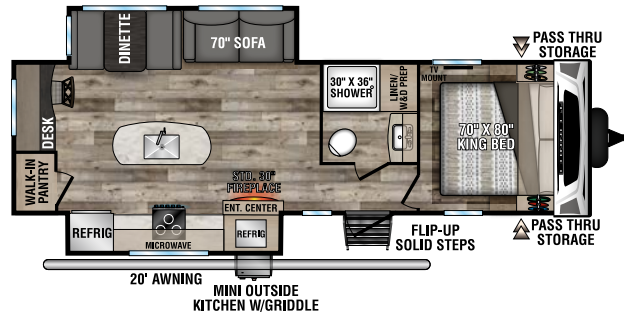

C261RKK U VW - 6,240 | Exterior Length - 30'8" | Sleeps - 5

C261RL U VW - 6,140 | Exterior Length - 30'11" | Sleeps - 6

C272FK U VW - 6,780 | Exterior Length - 31'1" | Sleeps - 5

# 2022 CONNECT

C291BHK Uvw - 6,780 | Exterior Length - 33'11" | Sleeps - 10

C292RDK Uvw - 7,140 | Exterior Length - 32'5" | Sleeps - 5

C313MK Uvw - 7,160 | Exterior Length - 36'1" | Sleeps - 3

C322BHK Uvw - 7,970 | Exterior Length - 37'1" | Sleeps - 9

C323RK Uvw - 8,500 | Exterior Length - 38' | Sleeps - 5