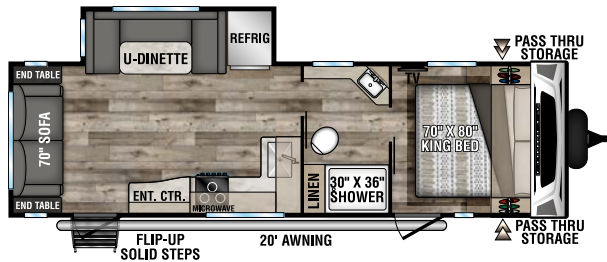

# CONNECT

LIGHTWEIGHT TRAVEL TRAILERS

C241RLK U VW - 5,810 | Exterior Length - 28'11" | Sleeps - 5

C251BHK U VW - 5,960 | Exterior Length - 29'5" | Sleeps - 7

C261RB U VW - 6,070 | Exterior Length - 30'4" | Sleeps - 5

C261RKK U VW - 6,240 | Exterior Length - 30'8" | Sleeps - 5

C261RL U VW - 6,140 | Exterior Length - 30'11" | Sleeps - 6

C272FK U VW - 6,780 | Exterior Length - 31'1" | Sleeps - 5

# 2022 CONNECT

C291BHK Uvw - 6,780 | Exterior Length - 33'11" | Sleeps - 10

C292RDK Uvw - 7,140 | Exterior Length - 32'5" | Sleeps - 5

C313MK Uvw - 7,160 | Exterior Length - 36'1" | Sleeps - 3

C322BHK Uvw - 7,970 | Exterior Length - 37'1" | Sleeps - 9

C323RK Uvw - 8,500 | Exterior Length - 38' | Sleeps - 5