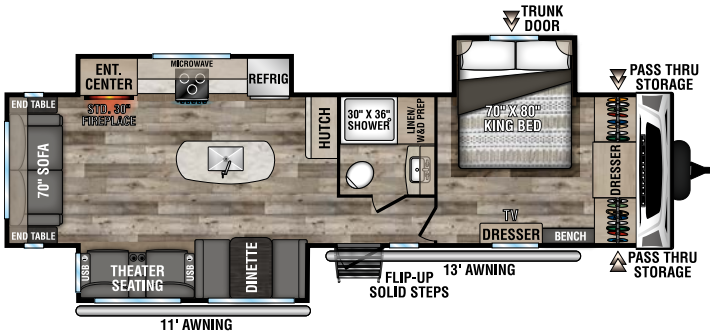

C261RKK U VW - 6,240 | Exterior Length - 30'8" | Sleeps - 5

C261RL U VW - 6,140 | Exterior Length - 30'11" | Sleeps - 6

C272FK U VW - 6,780 | Exterior Length - 31'1" | Sleeps - 5

# 2022 CONNECT

C291BHK Uvw - 6,780 | Exterior Length - 33'11" | Sleeps - 10

C292RDK Uvw - 7,140 | Exterior Length - 32'5" | Sleeps - 5

C313MK Uvw - 7,160 | Exterior Length - 36'1" | Sleeps - 3

C322BHK Uvw - 7,970 | Exterior Length - 37'1" | Sleeps - 9

C323RK Uvw - 8,500 | Exterior Length - 38' | Sleeps - 5