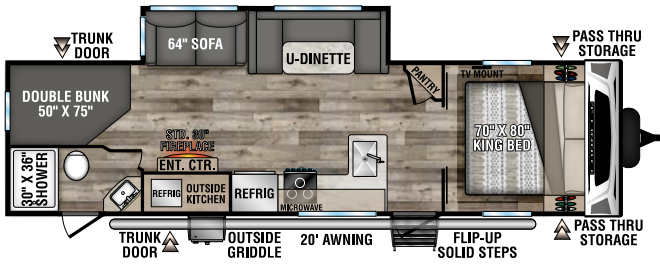

C261RKK U VW - 6,240 | Exterior Length - 30'8" | Sleeps - 5

C261RL U VW - 6,140 | Exterior Length - 30'11" | Sleeps - 6

C272FK U VW - 6,780 | Exterior Length - 31'1" | Sleeps - 5

# 2022 CONNECT

C291BHK Uvw - 6,780 | Exterior Length - 33'11" | Sleeps - 10

C292RDK Uvw - 7,140 | Exterior Length - 32'5" | Sleeps - 5

C313MK Uvw - 7,160 | Exterior Length - 36'1" | Sleeps - 3

C322BHK Uvw - 7,970 | Exterior Length - 37'1" | Sleeps - 9

C323RK Uvw - 8,500 | Exterior Length - 38' | Sleeps - 5