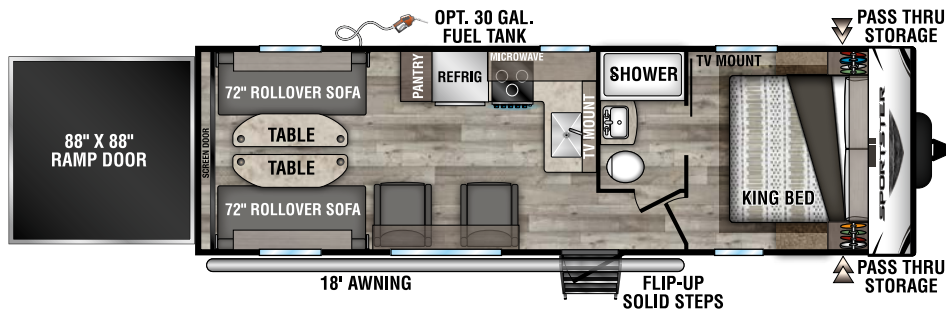

2021 SPORTSTER TOY HAULERS

TRAVEL TRAILER TOY HAULERS

270THR

UVW - 6,600
Exterior Length - 30' 8"
Sleeps 4