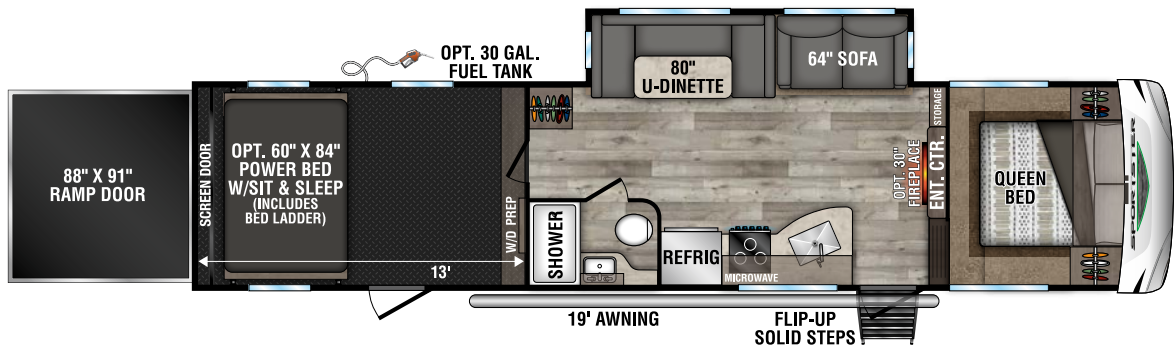

UVW - 8,160
Exterior Length - 32' 2"
Sleeps 7

311TH10

UVW - 8,810
Exterior Length - 33' 8"
Sleeps 7

331TH13

UVW - 9,470
Exterior Length - 38' 2"
Sleeps 8

2021 SPORTSTER TOY HAULERS

FIFTH WHEEL TOY HAULERS

343TH11