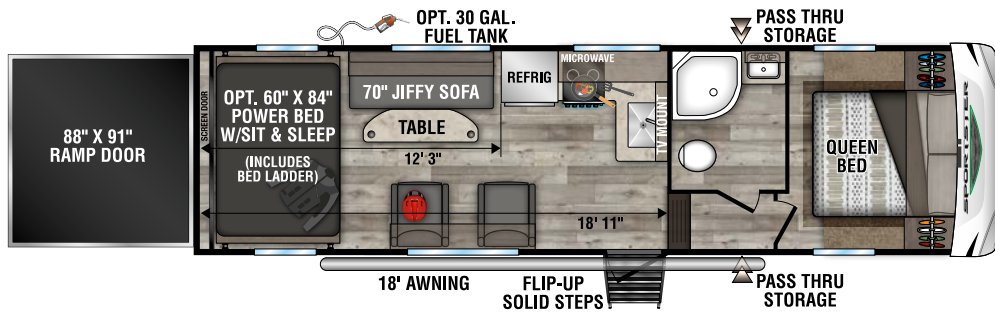

FIFTH WHEEL TOY HAULERS

280TH

UVW - 8,160
Exterior Length - 32' 2"
Sleeps 7