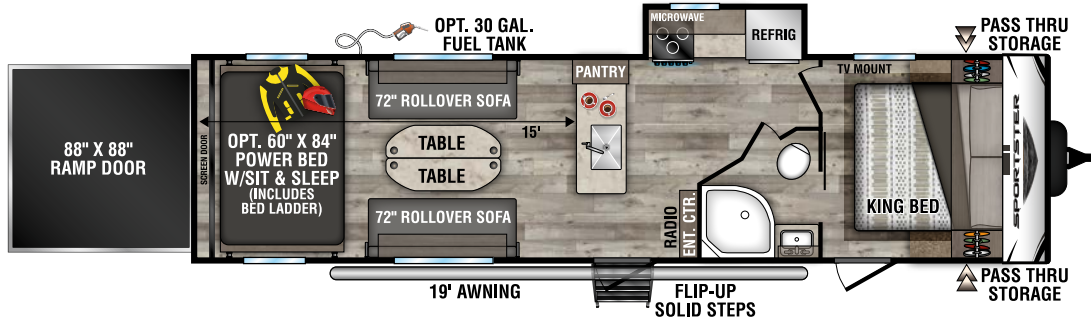

301THR

UVW - 8,070
Exterior Length - 35' 10"
Sleeps 8