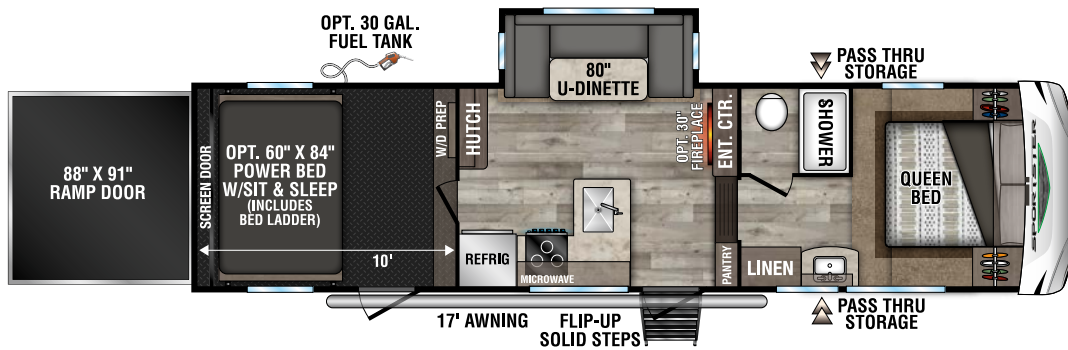

311TH10

UVW - 8,810
Exterior Length - 33' 8"
Sleeps 7