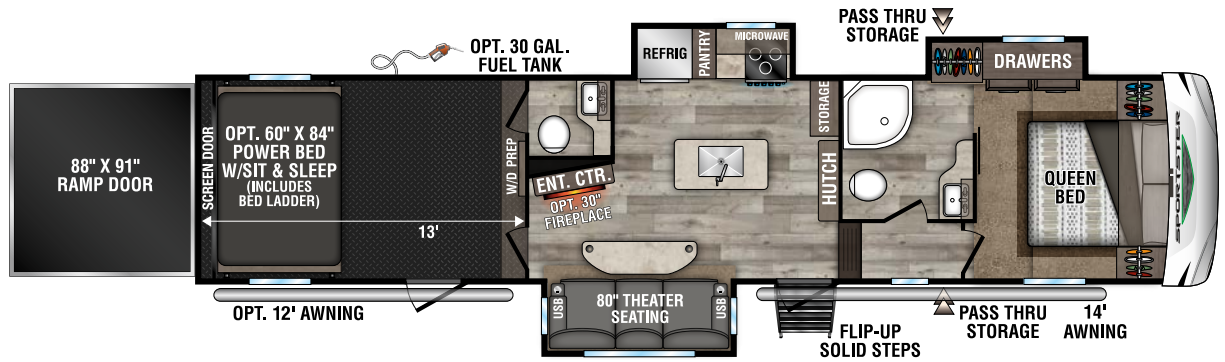

353TH13

UVW - 10,750
Exterior Length - 40' 2"
Sleeps 6

2021 DÉCOR

GUNMETAL

PEBBLE

TRAVEL TRAILERS

FIFTH WHEELS

Sportster Toy Haulers	270THR	301THR	280TH	311TH10	331TH13	343TH11	353TH13
UVW (Unloaded Vehicle Weight)*	6,600	8,070	8,160	8,810	9,470	10,680	10,750
Dry Hitch Weight*	920	1,370	1,650	1,600	2,040	2,470	2,450
Dry Axle Weight*	5,680	6,700	6,510	7,210	7,430	8,210	8,300
CCC (Cargo Carrying Capacity)	3,400	2,930	3,340	3,690	3,525	3,315	3,245
GVWR	10,000	11,000	11,500	12,500	12,995	13,995	13,995
Interior Height	90"	90"	95"	95"	95"	95"	95"
Exterior Height w/ A/C	12' 3"	12' 3"	12' 7"	12' 7"	12' 7"	12' 7"	12' 7"
Exterior Width	102"	102"	102"	102"	102"	102"	102"
Exterior Length**	30' 8"	35' 10"	32' 2"	33' 8"	38' 2"	38' 2"	40' 2"
Refrigerator (cu. feet)	8	8	8	8	8	8	8
Water Heater Cap. (gal. G/E w/DSI)	6	6	6	6	6	6	6
Fresh Water Cap. (gal.)	75	75	75	75	75	75	75
Waste Water Cap. (gal.)	32	32	53	53	32	85	85
Gray Water Cap. (gal.)	32	64	53	53	32	53	53
LP Gas Cap. (lbs.)	40	40	60	60	60	60	60
Furnace BTUs (1,000s)	30	30	30	30	30	30	30
Tire Size	15"	15"	16"	16"	16"	16"	16"
Awning	18'	19'	18'	17'	19'	14'/10' opt.	14'/12' opt.

*This weight reflects the rolling average unit weight for each model. Your trailer weight will vary according to optional equipment.

**For travel trailers, exterior length is measured from rear of bumper to leading edge of coupler. For fifth wheels, exterior length is measured from rear of bumper to center of coupler.