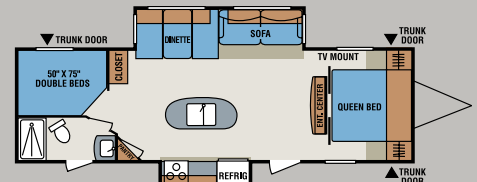

C290IKS

Lightweight Travel Trailers	C220RBK	C230BH	C231BHS	C241RKS	C250BHS	C260RKS	C280RLS	C282BHS	C290IKS	C310RKS	C322BHS	C322IKS
UVW (Unloaded Vehicle Weight)*	4,750	4,170	4,790	4,490	5,120	5,180	5,530	5,680	6,540	6,150	6,910	TBD
Dry Hitch Weight*	560	490	540	510	690	490	680	750	800	490	730	TBD
Dry Axle Weight*	4,190	3,680	4,250	3,980	4,430	4,690	4,850	4,930	5,740	5,660	6,180	TBD
NCC (Net Carrying Capacity)	1,250	1,830	1,210	1,510	1,680	1,620	1,270	1,120	1,460	2,150	1,390	TBD
GVWR	6,000	6,000	6,000	6,000	6,800	6,800	6,800	6,800	8,000	8,300	8,300	TBD
Interior Height	78"	78"	78"	78"	78"	78"	78"	78"	78"	78"	78"	TBD
Exterior Height w/ A/C	10' 7"	10' 3"	10' 4"	10' 3"	10' 7"	10' 8 1/2"	10' 8 1/2"	10' 9"	11' 1"	11' 2"	10' 11"	TBD
Exterior Width	96"	96"	96"	96"	96"	96"	96"	96"	96"	96"	96"	TBD
Exterior Length	24' 9"	25' 4"	26' 1"	25' 9"	28' 2"	28' 8"	30' 1"	31' 4"	32' 6"	34' 5"	35' 6"	TBD
Refrigerator (cu. feet)	6	6	6	6	6	6	6	6	6	6	6	TBD
Water Heater Cap. (gal. G/E w/DSI)	6	6	6	6	6	6	6	6	6	6	6	TBD
Fresh Water Cap. (gal.)	40	40	40	40	40	40	40	40	40	40	40	TBD
Waste Water Cap. (gal.)	32	32	32	32	32	32	32	32	32	32	32	TBD
Gray Water Cap. (gal.)	32	32	32	32	32	64	32	32	32	64	32	TBD
LP Gas Cap. (lbs.)	40	40	40	40	40	40	40	40	40	40	40	TBD
Furnace BTUs (1,000s)	20	20	20	20	20	20	25	25	30	30	30	TBD
Tire Size	14"	14"	14"	14"	14"	14"	14"	14"	15"	15"	15"	TBD
Awning	13'	16'	16'	14'	14'	15'	16'	15'	16'	17'	16'	TBD

*This weight reflects the rolling average unit weight for each model. Your trailer weight will vary according to optional equipment.