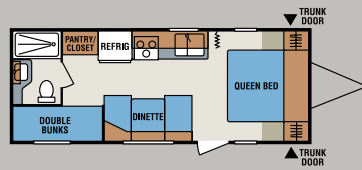

C230BH

Lightweight Travel Trailers	C220RBK	C230BH	C231BHS	C241RKS	C250BHS	C260RKS	C280RLS	C282BHS	C290IKS	C310RKS	C322BHS	C322IKS
UVW (Unloaded Vehicle Weight)*	4,750	4,170	4,790	4,490	5,120	5,180	5,530	5,680	6,540	6,150	6,910	TBD
Dry Hitch Weight*	560	490	540	510	690	490	680	750	800	490	730	TBD
Dry Axle Weight*	4,190	3,680	4,250	3,980	4,430	4,690	4,850	4,930	5,740	5,660	6,180	TBD
NCC (Net Carrying Capacity)	1,250	1,830	1,210	1,510	1,680	1,620	1,270	1,120	1,460	2,150	1,390	TBD
GVWR	6,000	6,000	6,000	6,000	6,800	6,800	6,800	6,800	8,000	8,300	8,300	TBD
Interior Height	78"	78"	78"	78"	78"	78"	78"	78"	78"	78"	78"	TBD
Exterior Height w/ A/C	10' 7"	10' 3"	10' 4"	10' 3"	10' 7"	10' 8 1/2"	10' 8 1/2"	10' 9"	11' 1"	11' 2"	10' 11"	TBD
Exterior Width	96"	96"	96"	96"	96"	96"	96"	96"	96"	96"	96"	TBD
Exterior Length	24' 9"	25' 4"	26' 1"	25' 9"	28' 2"	28' 8"	30' 1"	31' 4"	32' 6"	34' 5"	35' 6"	TBD
Refrigerator (cu. feet)	6	6	6	6	6	6	6	6	6	6	6	TBD
Water Heater Cap. (gal. G/E w/DSI)	6	6	6	6	6	6	6	6	6	6	6	TBD
Fresh Water Cap. (gal.)	40	40	40	40	40	40	40	40	40	40	40	TBD
Waste Water Cap. (gal.)	32	32	32	32	32	32	32	32	32	32	32	TBD
Gray Water Cap. (gal.)	32	32	32	32	32	64	32	32	32	64	32	TBD
LP Gas Cap. (lbs.)	40	40	40	40	40	40	40	40	40	40	40	TBD
Furnace BTUs (1,000s)	20	20	20	20	20	20	25	25	30	30	30	TBD
Tire Size	14"	14"	14"	14"	14"	14"	14"	14"	15"	15"	15"	TBD
Awning	13'	16'	16'	14'	14'	15'	16'	15'	16'	17'	16'	TBD

*This weight reflects the rolling average unit weight for each model. Your trailer weight will vary according to optional equipment.