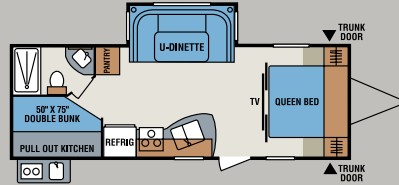

C250BHS

Lightweight Travel Trailers	C220RBK	C230BH	C231BHS	C241RKS	C250BHS	C260RKS	C280RLS	C282BHS	C290IKS	C310RKS	C322BHS	C322IKS
UVW (Unloaded Vehicle Weight)*	4,750	4,170	4,790	4,490	5,120	5,180	5,530	5,680	6,540	6,150	6,910	TBD
Dry Hitch Weight*	560	490	540	510	690	490	680	750	800	490	730	TBD
Dry Axle Weight*	4,190	3,680	4,250	3,980	4,430	4,690	4,850	4,930	5,740	5,660	6,180	TBD
NCC (Net Carrying Capacity)	1,250	1,830	1,210	1,510	1,680	1,620	1,270	1,120	1,460	2,150	1,390	TBD
GVWR	6,000	6,000	6,000	6,000	6,800	6,800	6,800	6,800	8,000	8,300	8,300	TBD
Interior Height	78"	78"	78"	78"	78"	78"	78"	78"	78"	78"	78"	TBD
Exterior Height w/ A/C	10' 7"	10' 3"	10' 4"	10' 3"	10' 7"	10' 8 1/2"	10' 8 1/2"	10' 9"	11' 1"	11' 2"	10' 11"	TBD
Exterior Width	96"	96"	96"	96"	96"	96"	96"	96"	96"	96"	96"	TBD
Exterior Length	24' 9"	25' 4"	26' 1"	25' 9"	28' 2"	28' 8"	30' 1"	31' 4"	32' 6"	34' 5"	35' 6"	TBD
Refrigerator (cu. feet)	6	6	6	6	6	6	6	6	6	6	6	TBD
Water Heater Cap. (gal. G/E w/DSI)	6	6	6	6	6	6	6	6	6	6	6	TBD
Fresh Water Cap. (gal.)	40	40	40	40	40	40	40	40	40	40	40	TBD
Waste Water Cap. (gal.)	32	32	32	32	32	32	32	32	32	32	32	TBD
Gray Water Cap. (gal.)	32	32	32	32	32	64	32	32	32	64	32	TBD
LP Gas Cap. (lbs.)	40	40	40	40	40	40	40	40	40	40	40	TBD
Furnace BTUs (1,000s)	20	20	20	20	20	20	25	25	30	30	30	TBD
Tire Size	14"	14"	14"	14"	14"	14"	14"	14"	15"	15"	15"	TBD
Awning	13'	16'	16'	14'	14'	15'	16'	15'	16'	17'	16'	TBD

*This weight reflects the rolling average unit weight for each model. Your trailer weight will vary according to optional equipment.