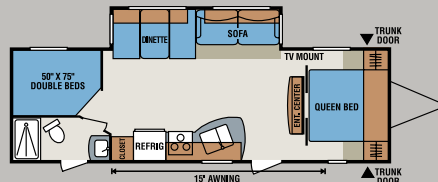

C282BHS

Lightweight Travel Trailers	C220RBK	C230BH	C231BHS	C241RKS	C250BHS	C260RKS	C280RLS	C282BHS	C290IKS	C310RKS	C322BHS	C322IKS
UVW (Unloaded Vehicle Weight)*	4,750	4,170	4,790	4,490	5,120	5,180	5,530	5,680	6,540	6,150	6,910	TBD
Dry Hitch Weight*	560	490	540	510	690	490	680	750	800	490	730	TBD
Dry Axle Weight*	4,190	3,680	4,250	3,980	4,430	4,690	4,850	4,930	5,740	5,660	6,180	TBD
NCC (Net Carrying Capacity)	1,250	1,830	1,210	1,510	1,680	1,620	1,270	1,120	1,460	2,150	1,390	TBD
GVWR	6,000	6,000	6,000	6,000	6,800	6,800	6,800	6,800	8,000	8,300	8,300	TBD
Interior Height	78"	78"	78"	78"	78"	78"	78"	78"	78"	78"	78"	TBD
Exterior Height w/ A/C	10' 7"	10' 3"	10' 4"	10' 3"	10' 7"	10' 8 1/2"	10' 8 1/2"	10' 9"	11' 1"	11' 2"	10' 11"	TBD
Exterior Width	96"	96"	96"	96"	96"	96"	96"	96"	96"	96"	96"	TBD
Exterior Length	24' 9"	25' 4"	26' 1"	25' 9"	28' 2"	28' 8"	30' 1"	31' 4"	32' 6"	34' 5"	35' 6"	TBD
Refrigerator (cu. feet)	6	6	6	6	6	6	6	6	6	6	6	TBD
Water Heater Cap. (gal. G/E w/DSI)	6	6	6	6	6	6	6	6	6	6	6	TBD
Fresh Water Cap. (gal.)	40	40	40	40	40	40	40	40	40	40	40	TBD
Waste Water Cap. (gal.)	32	32	32	32	32	32	32	32	32	32	32	TBD
Gray Water Cap. (gal.)	32	32	32	32	32	64	32	32	32	64	32	TBD
LP Gas Cap. (lbs.)	40	40	40	40	40	40	40	40	40	40	40	TBD
Furnace BTUs (1,000s)	20	20	20	20	20	20	25	25	30	30	30	TBD
Tire Size	14"	14"	14"	14"	14"	14"	14"	14"	15"	15"	15"	TBD
Awning	13'	16'	16'	14'	14'	15'	16'	15'	16'	17'	16'	TBD

*This weight reflects the rolling average unit weight for each model. Your trailer weight will vary according to optional equipment.