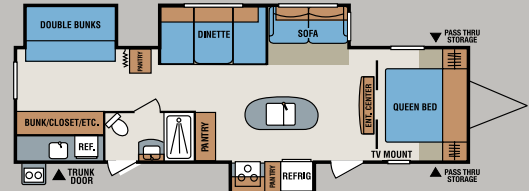

C322IKS

Lightweight Travel Trailers	C220RBK	C230BH	C231BHS	C241RKS	C250BHS	C260RKS	C280RLS	C282BHS	C290IKS	C310RKS	C322BHS	C322IKS
UVW (Unloaded Vehicle Weight)*	4,750	4,170	4,790	4,490	5,120	5,180	5,530	5,680	6,540	6,150	6,910	TBD
Dry Hitch Weight*	560	490	540	510	690	490	680	750	800	490	730	TBD
Dry Axle Weight*	4,190	3,680	4,250	3,980	4,430	4,690	4,850	4,930	5,740	5,660	6,180	TBD
NCC (Net Carrying Capacity)	1,250	1,830	1,210	1,510	1,680	1,620	1,270	1,120	1,460	2,150	1,390	TBD
GVWR	6,000	6,000	6,000	6,000	6,800	6,800	6,800	6,800	8,000	8,300	8,300	TBD
Interior Height	78"	78"	78"	78"	78"	78"	78"	78"	78"	78"	78"	TBD
Exterior Height w/ A/C	10' 7"	10' 3"	10' 4"	10' 3"	10' 7"	10' 8 1/2"	10' 8 1/2"	10' 9"	11' 1"	11' 2"	10' 11"	TBD
Exterior Width	96"	96"	96"	96"	96"	96"	96"	96"	96"	96"	96"	TBD
Exterior Length	24' 9"	25' 4"	26' 1"	25' 9"	28' 2"	28' 8"	30' 1"	31' 4"	32' 6"	34' 5"	35' 6"	TBD
Refrigerator (cu. feet)	6	6	6	6	6	6	6	6	6	6	6	TBD
Water Heater Cap. (gal. G/E w/DSI)	6	6	6	6	6	6	6	6	6	6	6	TBD
Fresh Water Cap. (gal.)	40	40	40	40	40	40	40	40	40	40	40	TBD
Waste Water Cap. (gal.)	32	32	32	32	32	32	32	32	32	32	32	TBD
Gray Water Cap. (gal.)	32	32	32	32	32	64	32	32	32	64	32	TBD
LP Gas Cap. (lbs.)	40	40	40	40	40	40	40	40	40	40	40	TBD
Furnace BTUs (1,000s)	20	20	20	20	20	20	25	25	30	30	30	TBD
Tire Size	14"	14"	14"	14"	14"	14"	14"	14"	15"	15"	15"	TBD
Awning	13'	16'	16'	14'	14'	15'	16'	15'	16'	17'	16'	TBD

*This weight reflects the rolling average unit weight for each model. Your trailer weight will vary according to optional equipment.