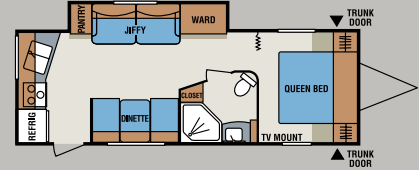

C260RKS

Lightweight Travel Trailers	C220RBK	C230BH	C231BHS	C241RKS	C250BHS	C260RKS	C280RLS	C282BHS	C290IKS	C310RKS	C322BHS	C322IKS
UVW (Unloaded Vehicle Weight)*	4,750	4,170	4,790	4,490	5,120	5,180	5,530	5,680	6,540	6,150	6,910	TBD
Dry Hitch Weight*	560	490	540	510	690	490	680	750	800	490	730	TBD
Dry Axle Weight*	4,190	3,680	4,250	3,980	4,430	4,690	4,850	4,930	5,740	5,660	6,180	TBD
NCC (Net Carrying Capacity)	1,250	1,830	1,210	1,510	1,680	1,620	1,270	1,120	1,460	2,150	1,390	TBD
GVWR	6,000	6,000	6,000	6,000	6,800	6,800	6,800	6,800	8,000	8,300	8,300	TBD
Interior Height	78"	78"	78"	78"	78"	78"	78"	78"	78"	78"	78"	TBD
Exterior Height w/ A/C	10' 7"	10' 3"	10' 4"	10' 3"	10' 7"	10' 8 1/2"	10' 8 1/2"	10' 9"	11' 1"	11' 2"	10' 11"	TBD
Exterior Width	96"	96"	96"	96"	96"	96"	96"	96"	96"	96"	96"	TBD
Exterior Length	24' 9"	25' 4"	26' 1"	25' 9"	28' 2"	28' 8"	30' 1"	31' 4"	32' 6"	34' 5"	35' 6"	TBD
Refrigerator (cu. feet)	6	6	6	6	6	6	6	6	6	6	6	TBD
Water Heater Cap. (gal. G/E w/DSI)	6	6	6	6	6	6	6	6	6	6	6	TBD
Fresh Water Cap. (gal.)	40	40	40	40	40	40	40	40	40	40	40	TBD
Waste Water Cap. (gal.)	32	32	32	32	32	32	32	32	32	32	32	TBD
Gray Water Cap. (gal.)	32	32	32	32	32	64	32	32	32	64	32	TBD
LP Gas Cap. (lbs.)	40	40	40	40	40	40	40	40	40	40	40	TBD
Furnace BTUs (1,000s)	20	20	20	20	20	20	25	25	30	30	30	TBD
Tire Size	14"	14"	14"	14"	14"	14"	14"	14"	15"	15"	15"	TBD
Awning	13'	16'	16'	14'	14'	15'	16'	15'	16'	17'	16'	TBD

*This weight reflects the rolling average unit weight for each model. Your trailer weight will vary according to optional equipment.