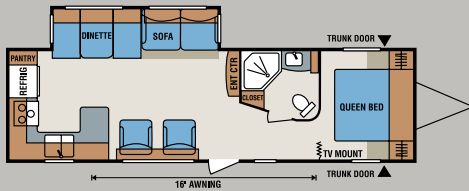

C310RKS

Lightweight Travel Trailers	C220RBK	C230BH	C231BHS	C241RKS	C250BHS	C260RKS	C280RLS	C282BHS	C290IKS	C310RKS	C322BHS	C322IKS
UVW (Unloaded Vehicle Weight)*	4,750	4,170	4,790	4,490	5,120	5,180	5,530	5,680	6,540	6,150	6,910	TBD
Dry Hitch Weight*	560	490	540	510	690	490	680	750	800	490	730	TBD
Dry Axle Weight*	4,190	3,680	4,250	3,980	4,430	4,690	4,850	4,930	5,740	5,660	6,180	TBD
NCC (Net Carrying Capacity)	1,250	1,830	1,210	1,510	1,680	1,620	1,270	1,120	1,460	2,150	1,390	TBD
GVWR	6,000	6,000	6,000	6,000	6,800	6,800	6,800	6,800	8,000	8,300	8,300	TBD
Interior Height	78"	78"	78"	78"	78"	78"	78"	78"	78"	78"	78"	TBD
Exterior Height w/ A/C	10' 7"	10' 3"	10' 4"	10' 3"	10' 7"	10' 8 1/2"	10' 8 1/2"	10' 9"	11' 1"	11' 2"	10' 11"	TBD
Exterior Width	96"	96"	96"	96"	96"	96"	96"	96"	96"	96"	96"	TBD
Exterior Length	24' 9"	25' 4"	26' 1"	25' 9"	28' 2"	28' 8"	30' 1"	31' 4"	32' 6"	34' 5"	35' 6"	TBD
Refrigerator (cu. feet)	6	6	6	6	6	6	6	6	6	6	6	TBD
Water Heater Cap. (gal. G/E w/DSI)	6	6	6	6	6	6	6	6	6	6	6	TBD
Fresh Water Cap. (gal.)	40	40	40	40	40	40	40	40	40	40	40	TBD
Waste Water Cap. (gal.)	32	32	32	32	32	32	32	32	32	32	32	TBD
Gray Water Cap. (gal.)	32	32	32	32	32	64	32	32	32	64	32	TBD
LP Gas Cap. (lbs.)	40	40	40	40	40	40	40	40	40	40	40	TBD
Furnace BTUs (1,000s)	20	20	20	20	20	20	25	25	30	30	30	TBD
Tire Size	14"	14"	14"	14"	14"	14"	14"	14"	15"	15"	15"	TBD
Awning	13'	16'	16'	14'	14'	15'	16'	15'	16'	17'	16'	TBD

*This weight reflects the rolling average unit weight for each model. Your trailer weight will vary according to optional equipment.