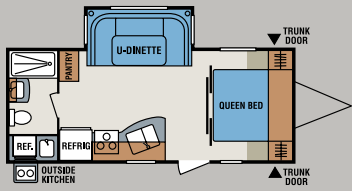

C220RBK

Lightweight Travel Trailers	C220RBK	C230BH	C231BHS	C241RKS	C250BHS	C260RKS	C280RLS	C282BHS	C290IKS	C310RKS	C322BHS	C322IKS
UVW (Unloaded Vehicle Weight)*	4,750	4,170	4,790	4,490	5,120	5,180	5,530	5,680	6,540	6,150	6,910	TBD
Dry Hitch Weight*	560	490	540	510	690	490	680	750	800	490	730	TBD
Dry Axle Weight*	4,190	3,680	4,250	3,980	4,430	4,690	4,850	4,930	5,740	5,660	6,180	TBD
NCC (Net Carrying Capacity)	1,250	1,830	1,210	1,510	1,680	1,620	1,270	1,120	1,460	2,150	1,390	TBD
GVWR	6,000	6,000	6,000	6,000	6,800	6,800	6,800	6,800	8,000	8,300	8,300	TBD
Interior Height	78"	78"	78"	78"	78"	78"	78"	78"	78"	78"	78"	TBD
Exterior Height w/ A/C	10' 7"	10' 3"	10' 4"	10' 3"	10' 7"	10' 8 1/2"	10' 8 1/2"	10' 9"	11' 1"	11' 2"	10' 11"	TBD
Exterior Width	96"	96"	96"	96"	96"	96"	96"	96"	96"	96"	96"	TBD
Exterior Length	24' 9"	25' 4"	26' 1"	25' 9"	28' 2"	28' 8"	30' 1"	31' 4"	32' 6"	34' 5"	35' 6"	TBD
Refrigerator (cu. feet)	6	6	6	6	6	6	6	6	6	6	6	TBD
Water Heater Cap. (gal. G/E w/DSI)	6	6	6	6	6	6	6	6	6	6	6	TBD
Fresh Water Cap. (gal.)	40	40	40	40	40	40	40	40	40	40	40	TBD
Waste Water Cap. (gal.)	32	32	32	32	32	32	32	32	32	32	32	TBD
Gray Water Cap. (gal.)	32	32	32	32	32	64	32	32	32	64	32	TBD
LP Gas Cap. (lbs.)	40	40	40	40	40	40	40	40	40	40	40	TBD
Furnace BTUs (1,000s)	20	20	20	20	20	20	25	25	30	30	30	TBD
Tire Size	14"	14"	14"	14"	14"	14"	14"	14"	15"	15"	15"	TBD
Awning	13'	16'	16'	14'	14'	15'	16'	15'	16'	17'	16'	TBD

*This weight reflects the rolling average unit weight for each model. Your trailer weight will vary according to optional equipment.