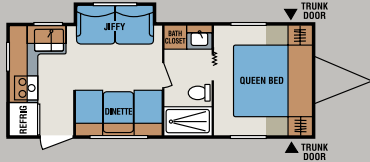

C241RKS

Lightweight Travel Trailers	C220RBK	C230BH	C231BHS	C241RKS	C250BHS	C260RKS	C280RLS	C282BHS	C290IKS	C310RKS	C322BHS	C322IKS
UVW (Unloaded Vehicle Weight)*	4,750	4,170	4,790	4,490	5,120	5,180	5,530	5,680	6,540	6,150	6,910	TBD
Dry Hitch Weight*	560	490	540	510	690	490	680	750	800	490	730	TBD
Dry Axle Weight*	4,190	3,680	4,250	3,980	4,430	4,690	4,850	4,930	5,740	5,660	6,180	TBD
NCC (Net Carrying Capacity)	1,250	1,830	1,210	1,510	1,680	1,620	1,270	1,120	1,460	2,150	1,390	TBD
GVWR	6,000	6,000	6,000	6,000	6,800	6,800	6,800	6,800	8,000	8,300	8,300	TBD
Interior Height	78"	78"	78"	78"	78"	78"	78"	78"	78"	78"	78"	TBD
Exterior Height w/ A/C	10' 7"	10' 3"	10' 4"	10' 3"	10' 7"	10' 8 1/2"	10' 8 1/2"	10' 9"	11' 1"	11' 2"	10' 11"	TBD
Exterior Width	96"	96"	96"	96"	96"	96"	96"	96"	96"	96"	96"	TBD
Exterior Length	24' 9"	25' 4"	26' 1"	25' 9"	28' 2"	28' 8"	30' 1"	31' 4"	32' 6"	34' 5"	35' 6"	TBD
Refrigerator (cu. feet)	6	6	6	6	6	6	6	6	6	6	6	TBD
Water Heater Cap. (gal. G/E w/DSI)	6	6	6	6	6	6	6	6	6	6	6	TBD
Fresh Water Cap. (gal.)	40	40	40	40	40	40	40	40	40	40	40	TBD
Waste Water Cap. (gal.)	32	32	32	32	32	32	32	32	32	32	32	TBD
Gray Water Cap. (gal.)	32	32	32	32	32	64	32	32	32	64	32	TBD
LP Gas Cap. (lbs.)	40	40	40	40	40	40	40	40	40	40	40	TBD
Furnace BTUs (1,000s)	20	20	20	20	20	20	25	25	30	30	30	TBD
Tire Size	14"	14"	14"	14"	14"	14"	14"	14"	15"	15"	15"	TBD
Awning	13'	16'	16'	14'	14'	15'	16'	15'	16'	17'	16'	TBD

*This weight reflects the rolling average unit weight for each model. Your trailer weight will vary according to optional equipment.