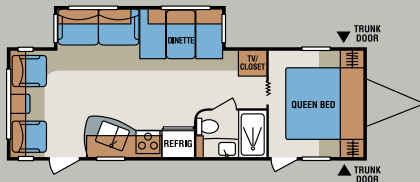

C280RLS

Lightweight Travel Trailers	C220RBK	C230BH	C231BHS	C241RKS	C250BHS	C260RKS	C280RLS	C282BHS	C290IKS	C310RKS	C322BHS	C322IKS
UVW (Unloaded Vehicle Weight)*	4,750	4,170	4,790	4,490	5,120	5,180	5,530	5,680	6,540	6,150	6,910	TBD
Dry Hitch Weight*	560	490	540	510	690	490	680	750	800	490	730	TBD
Dry Axle Weight*	4,190	3,680	4,250	3,980	4,430	4,690	4,850	4,930	5,740	5,660	6,180	TBD
NCC (Net Carrying Capacity)	1,250	1,830	1,210	1,510	1,680	1,620	1,270	1,120	1,460	2,150	1,390	TBD
GVWR	6,000	6,000	6,000	6,000	6,800	6,800	6,800	6,800	8,000	8,300	8,300	TBD
Interior Height	78"	78"	78"	78"	78"	78"	78"	78"	78"	78"	78"	TBD
Exterior Height w/ A/C	10' 7"	10' 3"	10' 4"	10' 3"	10' 7"	10' 8 1/2"	10' 8 1/2"	10' 9"	11' 1"	11' 2"	10' 11"	TBD
Exterior Width	96"	96"	96"	96"	96"	96"	96"	96"	96"	96"	96"	TBD
Exterior Length	24' 9"	25' 4"	26' 1"	25' 9"	28' 2"	28' 8"	30' 1"	31' 4"	32' 6"	34' 5"	35' 6"	TBD
Refrigerator (cu. feet)	6	6	6	6	6	6	6	6	6	6	6	TBD
Water Heater Cap. (gal. G/E w/DSI)	6	6	6	6	6	6	6	6	6	6	6	TBD
Fresh Water Cap. (gal.)	40	40	40	40	40	40	40	40	40	40	40	TBD
Waste Water Cap. (gal.)	32	32	32	32	32	32	32	32	32	32	32	TBD
Gray Water Cap. (gal.)	32	32	32	32	32	64	32	32	32	64	32	TBD
LP Gas Cap. (lbs.)	40	40	40	40	40	40	40	40	40	40	40	TBD
Furnace BTUs (1,000s)	20	20	20	20	20	20	25	25	30	30	30	TBD
Tire Size	14"	14"	14"	14"	14"	14"	14"	14"	15"	15"	15"	TBD
Awning	13'	16'	16'	14'	14'	15'	16'	15'	16'	17'	16'	TBD

*This weight reflects the rolling average unit weight for each model. Your trailer weight will vary according to optional equipment.