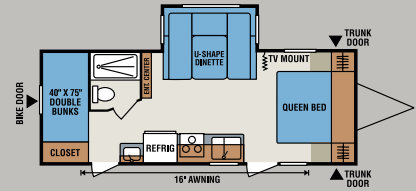

C231BHS

Lightweight Travel Trailers	C220RBK	C230BH	C231BHS	C241RKS	C250BHS	C260RKS	C280RLS	C282BHS	C290IKS	C310RKS	C322BHS	C322IKS
UVW (Unloaded Vehicle Weight)*	4,750	4,170	4,790	4,490	5,120	5,180	5,530	5,680	6,540	6,150	6,910	TBD
Dry Hitch Weight*	560	490	540	510	690	490	680	750	800	490	730	TBD
Dry Axle Weight*	4,190	3,680	4,250	3,980	4,430	4,690	4,850	4,930	5,740	5,660	6,180	TBD
NCC (Net Carrying Capacity)	1,250	1,830	1,210	1,510	1,680	1,620	1,270	1,120	1,460	2,150	1,390	TBD
GVWR	6,000	6,000	6,000	6,000	6,800	6,800	6,800	6,800	8,000	8,300	8,300	TBD
Interior Height	78"	78"	78"	78"	78"	78"	78"	78"	78"	78"	78"	TBD
Exterior Height w/ A/C	10' 7"	10' 3"	10' 4"	10' 3"	10' 7"	10' 8 1/2"	10' 8 1/2"	10' 9"	11' 1"	11' 2"	10' 11"	TBD
Exterior Width	96"	96"	96"	96"	96"	96"	96"	96"	96"	96"	96"	TBD
Exterior Length	24' 9"	25' 4"	26' 1"	25' 9"	28' 2"	28' 8"	30' 1"	31' 4"	32' 6"	34' 5"	35' 6"	TBD
Refrigerator (cu. feet)	6	6	6	6	6	6	6	6	6	6	6	TBD
Water Heater Cap. (gal. G/E w/DSI)	6	6	6	6	6	6	6	6	6	6	6	TBD
Fresh Water Cap. (gal.)	40	40	40	40	40	40	40	40	40	40	40	TBD
Waste Water Cap. (gal.)	32	32	32	32	32	32	32	32	32	32	32	TBD
Gray Water Cap. (gal.)	32	32	32	32	32	64	32	32	32	64	32	TBD
LP Gas Cap. (lbs.)	40	40	40	40	40	40	40	40	40	40	40	TBD
Furnace BTUs (1,000s)	20	20	20	20	20	20	25	25	30	30	30	TBD
Tire Size	14"	14"	14"	14"	14"	14"	14"	14"	15"	15"	15"	TBD
Awning	13'	16'	16'	14'	14'	15'	16'	15'	16'	17'	16'	TBD

*This weight reflects the rolling average unit weight for each model. Your trailer weight will vary according to optional equipment.