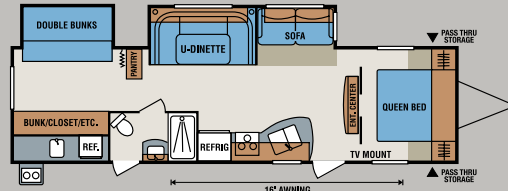

C322BHS

Lightweight Travel Trailers	C220RBK	C230BH	C231BHS	C241RKS	C250BHS	C260RKS	C280RLS	C282BHS	C290IKS	C310RKS	C322BHS	C322IKS
UVW (Unloaded Vehicle Weight)*	4,750	4,170	4,790	4,490	5,120	5,180	5,530	5,680	6,540	6,150	6,910	TBD
Dry Hitch Weight*	560	490	540	510	690	490	680	750	800	490	730	TBD
Dry Axle Weight*	4,190	3,680	4,250	3,980	4,430	4,690	4,850	4,930	5,740	5,660	6,180	TBD
NCC (Net Carrying Capacity)	1,250	1,830	1,210	1,510	1,680	1,620	1,270	1,120	1,460	2,150	1,390	TBD
GVWR	6,000	6,000	6,000	6,000	6,800	6,800	6,800	6,800	8,000	8,300	8,300	TBD
Interior Height	78"	78"	78"	78"	78"	78"	78"	78"	78"	78"	78"	TBD
Exterior Height w/ A/C	10' 7"	10' 3"	10' 4"	10' 3"	10' 7"	10' 8 1/2"	10' 8 1/2"	10' 9"	11' 1"	11' 2"	10' 11"	TBD
Exterior Width	96"	96"	96"	96"	96"	96"	96"	96"	96"	96"	96"	TBD
Exterior Length	24' 9"	25' 4"	26' 1"	25' 9"	28' 2"	28' 8"	30' 1"	31' 4"	32' 6"	34' 5"	35' 6"	TBD
Refrigerator (cu. feet)	6	6	6	6	6	6	6	6	6	6	6	TBD
Water Heater Cap. (gal. G/E w/DSI)	6	6	6	6	6	6	6	6	6	6	6	TBD
Fresh Water Cap. (gal.)	40	40	40	40	40	40	40	40	40	40	40	TBD
Waste Water Cap. (gal.)	32	32	32	32	32	32	32	32	32	32	32	TBD
Gray Water Cap. (gal.)	32	32	32	32	32	64	32	32	32	64	32	TBD
LP Gas Cap. (lbs.)	40	40	40	40	40	40	40	40	40	40	40	TBD
Furnace BTUs (1,000s)	20	20	20	20	20	20	25	25	30	30	30	TBD
Tire Size	14"	14"	14"	14"	14"	14"	14"	14"	15"	15"	15"	TBD
Awning	13'	16'	16'	14'	14'	15'	16'	15'	16'	17'	16'	TBD

*This weight reflects the rolling average unit weight for each model. Your trailer weight will vary according to optional equipment.