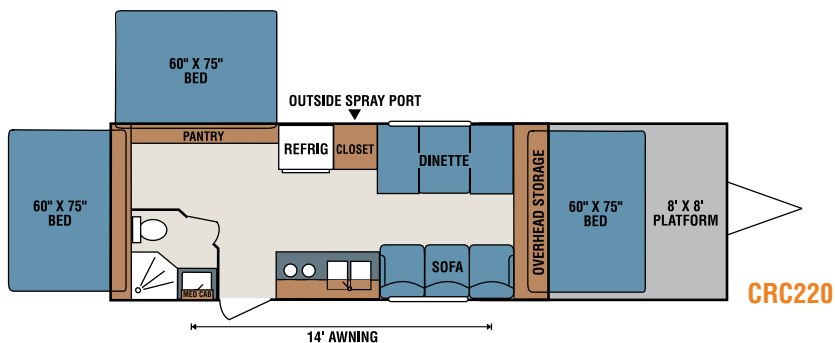

TRAVEL TRAILER TOY HAULERS	CRC170S	CRC210KS	CRC220	CRC222
UVW (Unloaded Vehicle Weight)*	4,340	5,188	4,960	5,340
Dry Hitch Weight*	230	308	390	345
Axle Weight*	4,110	4,880	4,570	4,995
NCC (Net Carrying Capacity)	2,660	2,752	2,040	2,735
GVWR	7,000	7,940	7,000	7,940
Interior Height	78"	78"	78"	78"
Exterior Height w/AC	10' 8"	10' 7"	10' 7"	10' 8"
Exterior Width	96"	96"	96"	96"
Exterior Length	39' 3"	32' 10"	32' 4"	32' 9"
Refrigerator (cu. feet)	6	6	6	6
Water Heater Cap. (gal. G/E w/DSI)	6	6	6	6
Fresh Water Cap. (gal.)	50	58	58	58
Black Water Cap. (gal.)	32	32	32	32
Gray Water Cap. (gal.)	32	32	32	32
LP Gas Cap. (lbs.)	40	40	40	40
Furnace BTUs (1,000s)	16	20	20	20
Tire Size (Radial Mud Buggers)	15"	15"	15"	15"
Awning	10'	15'	14'	14'
Platform Size	8' x 8'	8' x 8'	8' x 8'	8' x 8'

*This weight reflects the rolling average unit weight for each model. Your trailer weight will vary according to optional equipment.