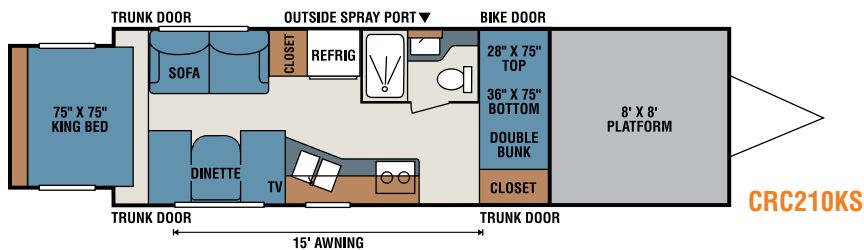

ROCK CLIMBER

Come home to KZ!

Rock Climber

With front cargo platform and a refined interior, Rock Climber makes your off-road adventure effortless and fun!

CRC210KS Enough sleeping space for everyone with the king size rear bed, two front bunks, flip jiffy sofa and convertible dinette. A well-equipped kitchen and plenty of storage make this model a great value. Choose from three décors and two wood finishes, as well as many popular options to personalize your unit.

CRC210KS
Teak Décor in Legacy Cherry

TRAVEL TRAILER TOY HAULERS	CRC170S	CRC210KS	CRC220	CRC222
UVW (Unloaded Vehicle Weight)*	4,340	5,188	4,960	5,340
Dry Hitch Weight*	230	308	390	345
Axle Weight*	4,110	4,880	4,570	4,995
NCC (Net Carrying Capacity)	2,660	2,752	2,040	2,735
GVWR	7,000	7,940	7,000	7,940
Interior Height	78"	78"	78"	78"
Exterior Height w/AC	10' 8"	10' 7"	10' 7"	10' 8"
Exterior Width	96"	96"	96"	96"
Exterior Length	39' 3"	32' 10"	32' 4"	32' 9"
Refrigerator (cu. feet)	6	6	6	6
Water Heater Cap. (gal. G/E w/DSI)	6	6	6	6
Fresh Water Cap. (gal.)	50	58	58	58
Black Water Cap. (gal.)	32	32	32	32
Gray Water Cap. (gal.)	32	32	32	32
LP Gas Cap. (lbs.)	40	40	40	40
Furnace BTUs (1,000s)	16	20	20	20
Tire Size (Radial Mud Buggers)	15"	15"	15"	15"
Awning	10'	15'	14'	14'
Platform Size	8' x 8'	8' x 8'	8' x 8'	8' x 8'