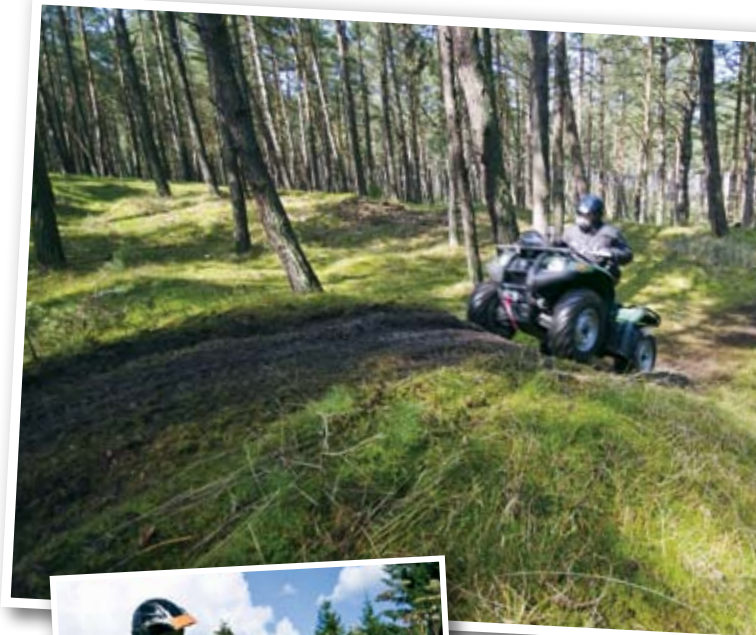

Smart Cherry

Legacy Cherry

Bedrock Package

- Microwave
- 2 Speed Fan with Bunk Light
- Tub Surround
- Aluminum Wheels
- Utility Tray

Coach-Net®
RV Membership Plans
One Year FREE Road Side Assistance courtesy of KZ!