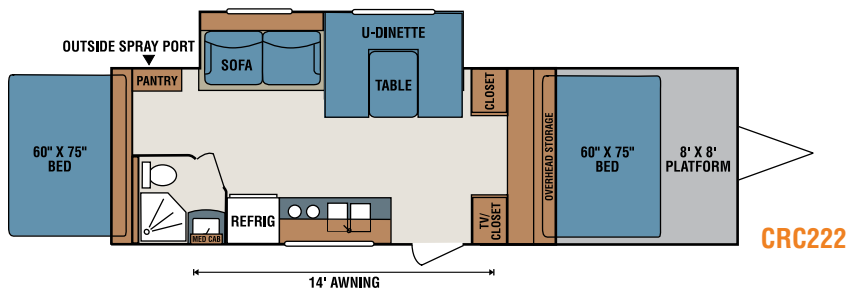

TRAVEL TRAILER TOY HAULERS	CRC170S	CRC210KS	CRC220	CRC222
UVW (Unloaded Vehicle Weight)*	4,340	5,188	4,960	5,340
Dry Hitch Weight*	230	308	390	345
Axle Weight*	4,110	4,880	4,570	4,995
NCC (Net Carrying Capacity)	2,660	2,752	2,040	2,735
GVWR	7,000	7,940	7,000	7,940
Interior Height	78"	78"	78"	78"
Exterior Height w/AC	10' 8"	10' 7"	10' 7"	10' 8"
Exterior Width	96"	96"	96"	96"
Exterior Length	39' 3"	32' 10"	32' 4"	32' 9"
Refrigerator (cu. feet)	6	6	6	6
Water Heater Cap. (gal. G/E w/DSI)	6	6	6	6
Fresh Water Cap. (gal.)	50	58	58	58
Black Water Cap. (gal.)	32	32	32	32
Gray Water Cap. (gal.)	32	32	32	32
LP Gas Cap. (lbs.)	40	40	40	40
Furnace BTUs (1,000s)	16	20	20	20
Tire Size (Radial Mud Buggers)	15"	15"	15"	15"
Awning	10'	15'	14'	14'
Platform Size	8' x 8'	8' x 8'	8' x 8'	8' x 8'

*This weight reflects the rolling average unit weight for each model. Your trailer weight will vary according to optional equipment.