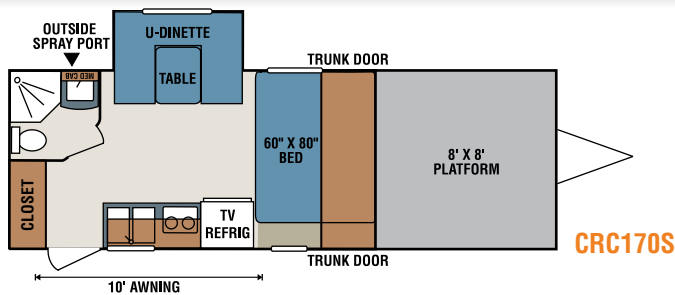

ROCK CLIMBER

Come home to KZ!

Rock Climber

With front cargo platform and a refined interior, Rock Climber makes your off-road adventure effortless and fun!

CRC210KS Enough sleeping space for everyone with the king size rear bed, two front bunks, flip jiffy sofa and convertible dinette. A well-equipped kitchen and plenty of storage make this model a great value. Choose from three décors and two wood finishes, as well as many popular options to personalize your unit.

CRC210KS
Teak Décor in Legacy Cherry

TRAVEL TRAILER TOY HAULERS	CRC170S	CRC210KS	CRC220	CRC222
UVW (Unloaded Vehicle Weight)*	4,340	5,188	4,960	5,340
Dry Hitch Weight*	230	308	390	345
Axle Weight*	4,110	4,880	4,570	4,995
NCC (Net Carrying Capacity)	2,660	2,752	2,040	2,735
GVWR	7,000	7,940	7,000	7,940
Interior Height	78"	78"	78"	78"
Exterior Height w/AC	10' 8"	10' 7"	10' 7"	10' 8"
Exterior Width	96"	96"	96"	96"
Exterior Length	39' 3"	32' 10"	32' 4"	32' 9"
Refrigerator (cu. feet)	6	6	6	6
Water Heater Cap. (gal. G/E w/DSI)	6	6	6	6
Fresh Water Cap. (gal.)	50	58	58	58
Black Water Cap. (gal.)	32	32	32	32
Gray Water Cap. (gal.)	32	32	32	32
LP Gas Cap. (lbs.)	40	40	40	40
Furnace BTUs (1,000s)	16	20	20	20
Tire Size (Radial Mud Buggers)	15"	15"	15"	15"
Awning	10'	15'	14'	14'
Platform Size	8' x 8'	8' x 8'	8' x 8'	8' x 8'