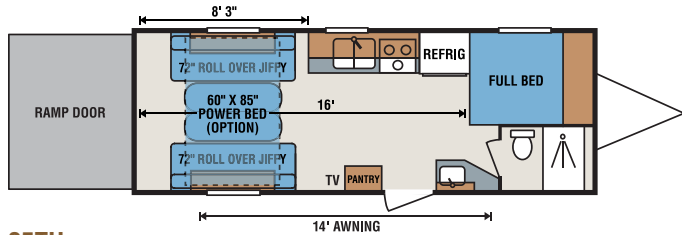

Travel Trailer Toy Haulers

25TH

Fifth Wheel Toy Hauler

Coach-Net®
RV Membership Plans
*One Year FREE
Road Side Assistance
courtesy of KZ!*

TOY HAULERS	17TH	22TH	25TH	265TH	27TH	315TH
UVW (Unloaded Vehicle Weight)*	3,654	4,248	4,890	6,088	5,303	8,080
Dry Hitch Weight*	676	898	740	1,356	753	1,590
Dry Axle Weight*	2,978	3,350	4,150	4,732	4,550	6,490
NCC (Net Carrying Capacity)	2,346	2,752	3,110	1,912	2,697	2,220
GVWR	6,000	7,000	8,000	8,000	8,000	10,300
Interior Height	78"	78"	78"	91"	82"	91"
Exterior Height	10' 2"	10' 4"	11'	12' 2"	11'	11'
Exterior Width	8'	8'	8'	8'	8'	8'
Exterior Length	19' 5 1/2"	24' 5 1/2"	26' 4"	28' 6"	29' 2"	35' 2"
Refrigerator (cu. feet)	5	5	5	5	5	5
Water Heater Cap. (gal. Gas w/DSI)	6	6	6	6	6	6
Fresh Water Cap. (gal.)	40	40	40	75	75	75
Waste Water Cap. (gal.)	32	32	32	32	32	32
Gray Water Cap. (gal.)	32	32	32	32	32	32
LP Gas Cap. (lbs.)	40	40	40	40	40	40
Furnace BTUs (1,000s)	16	16	20	25	20	25
Tire Size	14"	14"	15"	15"	15"	15"
Awning	12'	14'	14'	15'	13'	17'

*This weight reflects the rolling average unit weight for each model.
Your trailer weight will vary according to optional equipment.