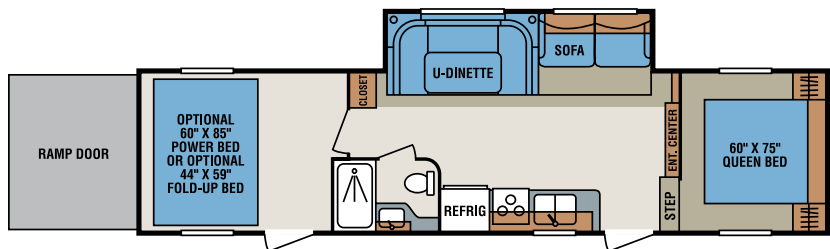

Fifth Wheel Toy Hauler

265TH

265TH • 2nd Flip Jiffy Option

315TH

Coach-Net®
RV Membership Plans
*One Year FREE
Road Side Assistance
courtesy of KZ!*

TOY HAULERS	17TH	22TH	25TH	265TH	27TH	315TH
UVW (Unloaded Vehicle Weight)*	3,654	4,248	4,890	6,088	5,303	8,080
Dry Hitch Weight*	676	898	740	1,356	753	1,590
Dry Axle Weight*	2,978	3,350	4,150	4,732	4,550	6,490
NCC (Net Carrying Capacity)	2,346	2,752	3,110	1,912	2,697	2,220
GVWR	6,000	7,000	8,000	8,000	8,000	10,300
Interior Height	78"	78"	78"	91"	82"	91"
Exterior Height	10' 2"	10' 4"	11'	12' 2"	11'	11'
Exterior Width	8'	8'	8'	8'	8'	8'
Exterior Length	19' 5 1/2"	24' 5 1/2"	26' 4"	28' 6"	29' 2"	35' 2"
Refrigerator (cu. feet)	5	5	5	5	5	5
Water Heater Cap. (gal. Gas w/DSI)	6	6	6	6	6	6
Fresh Water Cap. (gal.)	40	40	40	75	75	75
Waste Water Cap. (gal.)	32	32	32	32	32	32
Gray Water Cap. (gal.)	32	32	32	32	32	32
LP Gas Cap. (lbs.)	40	40	40	40	40	40
Furnace BTUs (1,000s)	16	16	20	25	20	25
Tire Size	14"	14"	15"	15"	15"	15"
Awning	12'	14'	14'	15'	13'	17'