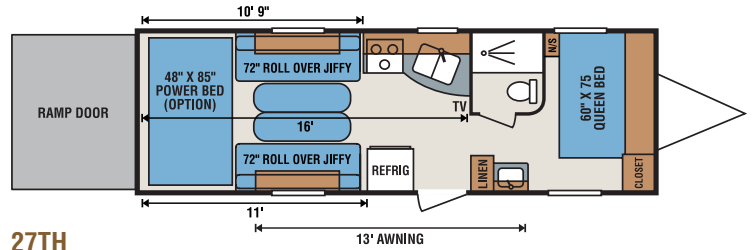

Travel Trailer Toy Haulers

27TH

Fifth Wheel Toy Hauler

Coach-Net®
RV Membership Plans
*One Year FREE
Road Side Assistance
courtesy of KZ!*

TOY HAULERS	17TH	22TH	25TH	265TH	27TH	315TH
UVW (Unloaded Vehicle Weight)*	3,654	4,248	4,890	6,088	5,303	8,080
Dry Hitch Weight*	676	898	740	1,356	753	1,590
Dry Axle Weight*	2,978	3,350	4,150	4,732	4,550	6,490
NCC (Net Carrying Capacity)	2,346	2,752	3,110	1,912	2,697	2,220
GVWR	6,000	7,000	8,000	8,000	8,000	10,300
Interior Height	78"	78"	78"	91"	82"	91"
Exterior Height	10' 2"	10' 4"	11'	12' 2"	11'	11'
Exterior Width	8'	8'	8'	8'	8'	8'
Exterior Length	19' 5 1/2"	24' 5 1/2"	26' 4"	28' 6"	29' 2"	35' 2"
Refrigerator (cu. feet)	5	5	5	5	5	5
Water Heater Cap. (gal. Gas w/DSI)	6	6	6	6	6	6
Fresh Water Cap. (gal.)	40	40	40	75	75	75
Waste Water Cap. (gal.)	32	32	32	32	32	32
Gray Water Cap. (gal.)	32	32	32	32	32	32
LP Gas Cap. (lbs.)	40	40	40	40	40	40
Furnace BTUs (1,000s)	16	16	20	25	20	25
Tire Size	14"	14"	15"	15"	15"	15"
Awning	12'	14'	14'	15'	13'	17'

*This weight reflects the rolling average unit weight for each model.
Your trailer weight will vary according to optional equipment.