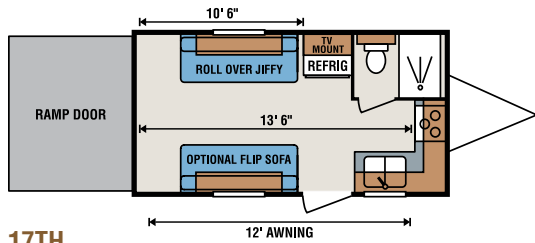

Travel Trailer Toy Haulers

17TH