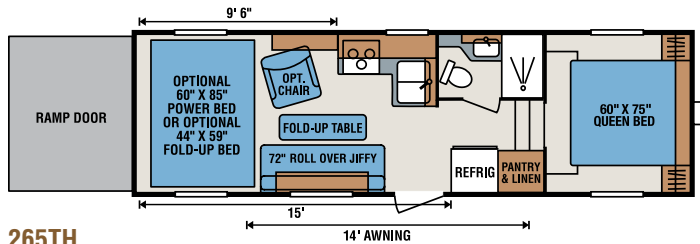

Fifth Wheel Toy Hauler

265TH

265TH • 2nd Flip Jiffy Option

315TH

Coach-Net®
RV Membership Plans
*One Year FREE
Road Side Assistance
courtesy of KZ!*

TOY HAULERS	17TH	22TH	25TH	265TH	27TH	315TH
UVW (Unloaded Vehicle Weight)*	3,654	4,248	4,890	6,088	5,303	8,080
Dry Hitch Weight*	676	898	740	1,356	753	1,590
Dry Axle Weight*	2,978	3,350	4,150	4,732	4,550	6,490
NCC (Net Carrying Capacity)	2,346	2,752	3,110	1,912	2,697	2,220
GVWR	6,000	7,000	8,000	8,000	8,000	10,300
Interior Height	78"	78"	78"	91"	82"	91"
Exterior Height	10' 2"	10' 4"	11'	12' 2"	11'	11'
Exterior Width	8'	8'	8'	8'	8'	8'
Exterior Length	19' 5 1/2"	24' 5 1/2"	26' 4"	28' 6"	29' 2"	35' 2"
Refrigerator (cu. feet)	5	5	5	5	5	5
Water Heater Cap. (gal. Gas w/DSI)	6	6	6	6	6	6
Fresh Water Cap. (gal.)	40	40	40	75	75	75
Waste Water Cap. (gal.)	32	32	32	32	32	32
Gray Water Cap. (gal.)	32	32	32	32	32	32
LP Gas Cap. (lbs.)	40	40	40	40	40	40
Furnace BTUs (1,000s)	16	16	20	25	20	25
Tire Size	14"	14"	15"	15"	15"	15"
Awning	12'	14'	14'	15'	13'	17'