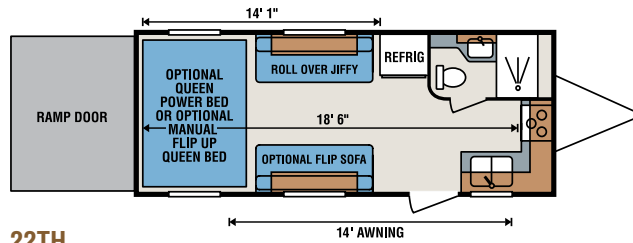

Travel Trailer Toy Haulers

22TH

Fifth Wheel Toy Hauler

Coach-Net®
RV Membership Plans
*One Year FREE
Road Side Assistance
courtesy of KZ!*

TOY HAULERS	17TH	22TH	25TH	265TH	27TH	315TH
UVW (Unloaded Vehicle Weight)*	3,654	4,248	4,890	6,088	5,303	8,080
Dry Hitch Weight*	676	898	740	1,356	753	1,590
Dry Axle Weight*	2,978	3,350	4,150	4,732	4,550	6,490
NCC (Net Carrying Capacity)	2,346	2,752	3,110	1,912	2,697	2,220
GVWR	6,000	7,000	8,000	8,000	8,000	10,300
Interior Height	78"	78"	78"	91"	82"	91"
Exterior Height	10' 2"	10' 4"	11'	12' 2"	11'	11'
Exterior Width	8'	8'	8'	8'	8'	8'
Exterior Length	19' 5 1/2"	24' 5 1/2"	26' 4"	28' 6"	29' 2"	35' 2"
Refrigerator (cu. feet)	5	5	5	5	5	5
Water Heater Cap. (gal. Gas w/DSI)	6	6	6	6	6	6
Fresh Water Cap. (gal.)	40	40	40	75	75	75
Waste Water Cap. (gal.)	32	32	32	32	32	32
Gray Water Cap. (gal.)	32	32	32	32	32	32
LP Gas Cap. (lbs.)	40	40	40	40	40	40
Furnace BTUs (1,000s)	16	16	20	25	20	25
Tire Size	14"	14"	15"	15"	15"	15"
Awning	12'	14'	14'	15'	13'	17'

*This weight reflects the rolling average unit weight for each model.
Your trailer weight will vary according to optional equipment.