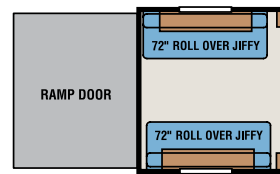

Fifth Wheel Toy Hauler

265TH

265TH • 2nd Flip Jiffy Option

315TH

Coach-Net®
RV Membership Plans
*One Year FREE
Road Side Assistance
courtesy of KZ!*

TOY HAULERS	17TH	22TH	25TH	265TH	27TH	315TH
UVW (Unloaded Vehicle Weight)*	3,654	4,248	4,890	6,088	5,303	8,080
Dry Hitch Weight*	676	898	740	1,356	753	1,590
Dry Axle Weight*	2,978	3,350	4,150	4,732	4,550	6,490
NCC (Net Carrying Capacity)	2,346	2,752	3,110	1,912	2,697	2,220
GVWR	6,000	7,000	8,000	8,000	8,000	10,300
Interior Height	78"	78"	78"	91"	82"	91"
Exterior Height	10' 2"	10' 4"	11'	12' 2"	11'	11'
Exterior Width	8'	8'	8'	8'	8'	8'
Exterior Length	19' 5 1/2"	24' 5 1/2"	26' 4"	28' 6"	29' 2"	35' 2"
Refrigerator (cu. feet)	5	5	5	5	5	5
Water Heater Cap. (gal. Gas w/DSI)	6	6	6	6	6	6
Fresh Water Cap. (gal.)	40	40	40	75	75	75
Waste Water Cap. (gal.)	32	32	32	32	32	32
Gray Water Cap. (gal.)	32	32	32	32	32	32
LP Gas Cap. (lbs.)	40	40	40	40	40	40
Furnace BTUs (1,000s)	16	16	20	25	20	25
Tire Size	14"	14"	15"	15"	15"	15"
Awning	12'	14'	14'	15'	13'	17'