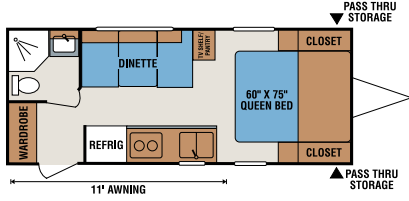

CL180 • Sofa Slideout Option