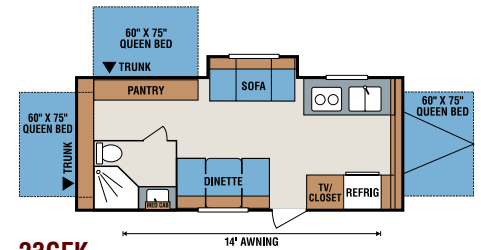

23CFK

TRAVEL TRAILERS	15C	16C	CL163	CL180	20C	22CP	22CT	22CTS	23CFK	23CKS	CL232SS
UVW (Unloaded Vehicle Weight)*	2,890	2,941	3,054	3,675	3,460	4,280	3,918	4,060	4,240	4,400	4,394
Dry Hitch Weight*	400	390	332	357	350	510	498	550	640	530	438
Axle Weight*	2,490	2,551	2,722	3,318	3,110	3,770	3,420	3,510	3,600	3,870	3,956
NCC (Net Carrying Capacity)	610	559	446	825	1,040	1,220	1,082	940	1,760	1,600	1,106
GVWR	3,500	3,500	3,500	4,500	4,500	5,500	5,000	5,000	6,000	6,000	5,500
Interior Height	78"	78"	78"	78"	78"	78"	78"	78"	78"	78"	78"
Exterior Height w/AC	10' 2"	10' 2"	10' 1"	10' 3 1/2"	10' 4"	10' 3"	10' 3"	10' 4"	10' 3"	10' 3 1/2"	10' 3 1/2"
Exterior Width	90"	90"	84"	90"	90"	90"	90"	90"	90"	90"	90"
Exterior Length	17' 10"	18' 1/2"	20' 2"	23' 9"	20' 9"	23' 8"	23' 11"	23' 10"	24' 10 1/2"	25' 3"	27' 2"
Refrigerator (cu. feet)	6	6	4	6	6	6	6	6	6	6	6
Gas Water Heater Cap. (gal.)	6	6	6	6	6	6	6	6	6	6	6
Fresh Water Cap. (gal.)	25	25	20	40	25	40	25	40	40	40	40
Black Water Cap. (gal.)	32	32	25	32	32	32	32	25	32	32	32
Gray Water Cap. (gal.)	32	32	25	32	32	32	32	25	32	32	32
LP Gas Cap. (lbs.)	20	20	20	40	40	40	40	40	40	40	40
Furnace BTUs (1,000s)	16	16	16	16	16	20	20	20	20	25	20
Tire Size	14"	14"	14"	14"	14"	14"	14"	14"	14"	14"	14"
Awning	10'	11'	11'	11'	13'	14'	14'	12'	14'	14'	14'

*This weight reflects the rolling average unit weight for each model. Your trailer weight will vary according to optional equipment.