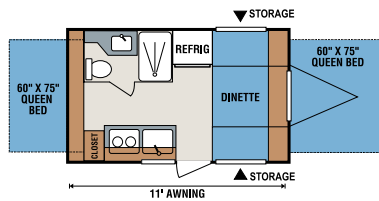

16C

TRAVEL TRAILERS	15C	16C	CL163	CL180	20C	22CP	22CT	22CTS	23CFK	23CKS	CL232SS
UVW (Unloaded Vehicle Weight)*	2,890	2,941	3,054	3,675	3,460	4,280	3,918	4,060	4,240	4,400	4,394
Dry Hitch Weight*	400	390	332	357	350	510	498	550	640	530	438
Axle Weight*	2,490	2,551	2,722	3,318	3,110	3,770	3,420	3,510	3,600	3,870	3,956
NCC (Net Carrying Capacity)	610	559	446	825	1,040	1,220	1,082	940	1,760	1,600	1,106
GVWR	3,500	3,500	3,500	4,500	4,500	5,500	5,000	5,000	6,000	6,000	5,500
Interior Height	78"	78"	78"	78"	78"	78"	78"	78"	78"	78"	78"
Exterior Height w/AC	10' 2"	10' 2"	10' 1"	10' 3 1/2"	10' 4"	10' 3"	10' 3"	10' 4"	10' 3"	10' 3 1/2"	10' 3 1/2"
Exterior Width	90"	90"	84"	90"	90"	90"	90"	90"	90"	90"	90"
Exterior Length	17' 10"	18' 1/2"	20' 2"	23' 9"	20' 9"	23' 8"	23' 11"	23' 10"	24' 10 1/2"	25' 3"	27' 2"
Refrigerator (cu. feet)	6	6	4	6	6	6	6	6	6	6	6
Gas Water Heater Cap. (gal.)	6	6	6	6	6	6	6	6	6	6	6
Fresh Water Cap. (gal.)	25	25	20	40	25	40	25	40	40	40	40
Black Water Cap. (gal.)	32	32	25	32	32	32	32	25	32	32	32
Gray Water Cap. (gal.)	32	32	25	32	32	32	32	25	32	32	32
LP Gas Cap. (lbs.)	20	20	20	40	40	40	40	40	40	40	40
Furnace BTUs (1,000s)	16	16	16	16	16	20	20	20	20	25	20
Tire Size	14"	14"	14"	14"	14"	14"	14"	14"	14"	14"	14"
Awning	10'	11'	11'	11'	13'	14'	14'	12'	14'	14'	14'

*This weight reflects the rolling average unit weight for each model. Your trailer weight will vary according to optional equipment.