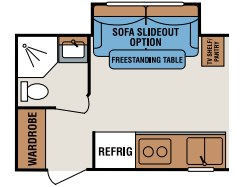

CL180 Sofa Slideout Option

TRAVEL TRAILERS	15C	16C	CL163	CL180	20C	22CP	22CT	22CTS	23CFK	23CKS	CL232SS
UVW (Unloaded Vehicle Weight)*	2,890	2,941	3,054	3,675	3,460	4,280	3,918	4,060	4,240	4,400	4,394
Dry Hitch Weight*	400	390	332	357	350	510	498	550	640	530	438
Axle Weight*	2,490	2,551	2,722	3,318	3,110	3,770	3,420	3,510	3,600	3,870	3,956
NCC (Net Carrying Capacity)	610	559	446	825	1,040	1,220	1,082	940	1,760	1,600	1,106
GVWR	3,500	3,500	3,500	4,500	4,500	5,500	5,000	5,000	6,000	6,000	5,500
Interior Height	78"	78"	78"	78"	78"	78"	78"	78"	78"	78"	78"
Exterior Height w/AC	10' 2"	10' 2"	10' 1"	10' 3 1/2"	10' 4"	10' 3"	10' 3"	10' 4"	10' 3"	10' 3 1/2"	10' 3 1/2"
Exterior Width	90"	90"	84"	90"	90"	90"	90"	90"	90"	90"	90"
Exterior Length	17' 10"	18' 1/2"	20' 2"	23' 9"	20' 9"	23' 8"	23' 11"	23' 10"	24' 10 1/2"	25' 3"	27' 2"
Refrigerator (cu. feet)	6	6	4	6	6	6	6	6	6	6	6
Gas Water Heater Cap. (gal.)	6	6	6	6	6	6	6	6	6	6	6
Fresh Water Cap. (gal.)	25	25	20	40	25	40	25	40	40	40	40
Black Water Cap. (gal.)	32	32	25	32	32	32	32	25	32	32	32
Gray Water Cap. (gal.)	32	32	25	32	32	32	32	25	32	32	32
LP Gas Cap. (lbs.)	20	20	20	40	40	40	40	40	40	40	40
Furnace BTUs (1,000s)	16	16	16	16	16	20	20	20	20	25	20
Tire Size	14"	14"	14"	14"	14"	14"	14"	14"	14"	14"	14"
Awning	10'	11'	11'	11'	13'	14'	14'	12'	14'	14'	14'

*This weight reflects the rolling average unit weight for each model. Your trailer weight will vary according to optional equipment.