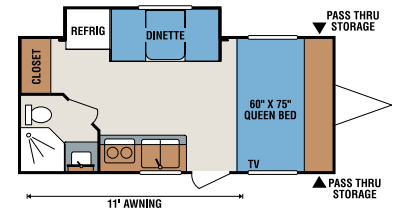

# COYOTE

*Come home to KZ!*

[www.kz-rv.com](http://www.kz-rv.com)

15C

16C

CL163

CL180 • Sofa Slideout Option

20C

22CP

22CT

22CTS

23CFK

23CKS

CL232SS

CL180 Sofa Slideout Option

TRAVEL TRAILERS	15C	16C	CL163	CL180	20C	22CP	22CT	22CTS	23CFK	23CKS	CL232SS
UVW (Unloaded Vehicle Weight)*	2,890	2,941	3,054	3,675	3,460	4,280	3,918	4,060	4,240	4,400	4,394
Dry Hitch Weight*	400	390	332	357	350	510	498	550	640	530	438
Axle Weight*	2,490	2,551	2,722	3,318	3,110	3,770	3,420	3,510	3,600	3,870	3,956
NCC (Net Carrying Capacity)	610	559	446	825	1,040	1,220	1,082	940	1,760	1,600	1,106
GVWR	3,500	3,500	3,500	4,500	4,500	5,500	5,000	5,000	6,000	6,000	5,500
Interior Height	78"	78"	78"	78"	78"	78"	78"	78"	78"	78"	78"
Exterior Height w/AC	10' 2"	10' 2"	10' 1"	10' 3 1/2"	10' 4"	10' 3"	10' 3"	10' 4"	10' 3"	10' 3 1/2"	10' 3 1/2"
Exterior Width	90"	90"	84"	90"	90"	90"	90"	90"	90"	90"	90"
Exterior Length	17' 10"	18' 1/2"	20' 2"	23' 9"	20' 9"	23' 8"	23' 11"	23' 10"	24' 10 1/2"	25' 3"	27' 2"
Refrigerator (cu. feet)	6	6	4	6	6	6	6	6	6	6	6
Gas Water Heater Cap. (gal.)	6	6	6	6	6	6	6	6	6	6	6
Fresh Water Cap. (gal.)	25	25	20	40	25	40	25	40	40	40	40
Black Water Cap. (gal.)	32	32	25	32	32	32	32	25	32	32	32
Gray Water Cap. (gal.)	32	32	25	32	32	32	32	25	32	32	32
LP Gas Cap. (lbs.)	20	20	20	40	40	40	40	40	40	40	40
Furnace BTUs (1,000s)	16	16	16	16	16	20	20	20	20	25	20
Tire Size	14"	14"	14"	14"	14"	14"	14"	14"	14"	14"	14"
Awning	10'	11'	11'	11'	13'	14'	14'	12'	14'	14'	14'

## 15C

This model features both front and rear tented tip-outs that add to your sleep space. Screened tent windows have zippered privacy panels. The dinette converts to a bed as well.