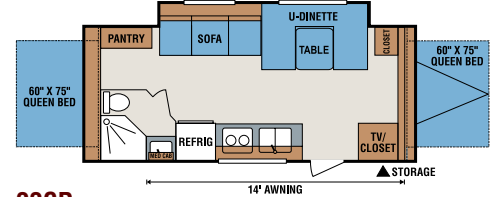

22CP

TRAVEL TRAILERS	15C	16C	CL163	CL180	20C	22CP	22CT	22CTS	23CFK	23CKS	CL232SS
UVW (Unloaded Vehicle Weight)*	2,890	2,941	3,054	3,675	3,460	4,280	3,918	4,060	4,240	4,400	4,394
Dry Hitch Weight*	400	390	332	357	350	510	498	550	640	530	438
Axle Weight*	2,490	2,551	2,722	3,318	3,110	3,770	3,420	3,510	3,600	3,870	3,956
NCC (Net Carrying Capacity)	610	559	446	825	1,040	1,220	1,082	940	1,760	1,600	1,106
GVWR	3,500	3,500	3,500	4,500	4,500	5,500	5,000	5,000	6,000	6,000	5,500
Interior Height	78"	78"	78"	78"	78"	78"	78"	78"	78"	78"	78"
Exterior Height w/AC	10' 2"	10' 2"	10' 1"	10' 3 1/2"	10' 4"	10' 3"	10' 3"	10' 4"	10' 3"	10' 3 1/2"	10' 3 1/2"
Exterior Width	90"	90"	84"	90"	90"	90"	90"	90"	90"	90"	90"
Exterior Length	17' 10"	18' 1/2"	20' 2"	23' 9"	20' 9"	23' 8"	23' 11"	23' 10"	24' 10 1/2"	25' 3"	27' 2"
Refrigerator (cu. feet)	6	6	4	6	6	6	6	6	6	6	6
Gas Water Heater Cap. (gal.)	6	6	6	6	6	6	6	6	6	6	6
Fresh Water Cap. (gal.)	25	25	20	40	25	40	25	40	40	40	40
Black Water Cap. (gal.)	32	32	25	32	32	32	32	25	32	32	32
Gray Water Cap. (gal.)	32	32	25	32	32	32	32	25	32	32	32
LP Gas Cap. (lbs.)	20	20	20	40	40	40	40	40	40	40	40
Furnace BTUs (1,000s)	16	16	16	16	16	20	20	20	20	25	20
Tire Size	14"	14"	14"	14"	14"	14"	14"	14"	14"	14"	14"
Awning	10'	11'	11'	11'	13'	14'	14'	12'	14'	14'	14'

*This weight reflects the rolling average unit weight for each model. Your trailer weight will vary according to optional equipment.