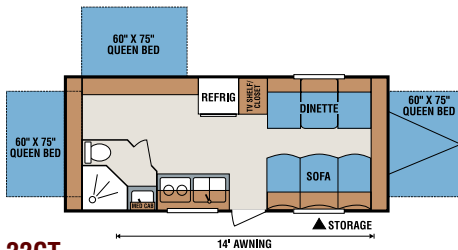

22CT

TRAVEL TRAILERS	15C	16C	CL163	CL180	20C	22CP	22CT	22CTS	23CFK	23CKS	CL232SS
UVW (Unloaded Vehicle Weight)*	2,890	2,941	3,054	3,675	3,460	4,280	3,918	4,060	4,240	4,400	4,394
Dry Hitch Weight*	400	390	332	357	350	510	498	550	640	530	438
Axle Weight*	2,490	2,551	2,722	3,318	3,110	3,770	3,420	3,510	3,600	3,870	3,956
NCC (Net Carrying Capacity)	610	559	446	825	1,040	1,220	1,082	940	1,760	1,600	1,106
GVWR	3,500	3,500	3,500	4,500	4,500	5,500	5,000	5,000	6,000	6,000	5,500
Interior Height	78"	78"	78"	78"	78"	78"	78"	78"	78"	78"	78"
Exterior Height w/AC	10' 2"	10' 2"	10' 1"	10' 3 1/2"	10' 4"	10' 3"	10' 3"	10' 4"	10' 3"	10' 3 1/2"	10' 3 1/2"
Exterior Width	90"	90"	84"	90"	90"	90"	90"	90"	90"	90"	90"
Exterior Length	17' 10"	18' 1/2"	20' 2"	23' 9"	20' 9"	23' 8"	23' 11"	23' 10"	24' 10 1/2"	25' 3"	27' 2"
Refrigerator (cu. feet)	6	6	4	6	6	6	6	6	6	6	6
Gas Water Heater Cap. (gal.)	6	6	6	6	6	6	6	6	6	6	6
Fresh Water Cap. (gal.)	25	25	20	40	25	40	25	40	40	40	40
Black Water Cap. (gal.)	32	32	25	32	32	32	32	25	32	32	32
Gray Water Cap. (gal.)	32	32	25	32	32	32	32	25	32	32	32
LP Gas Cap. (lbs.)	20	20	20	40	40	40	40	40	40	40	40
Furnace BTUs (1,000s)	16	16	16	16	16	20	20	20	20	25	20
Tire Size	14"	14"	14"	14"	14"	14"	14"	14"	14"	14"	14"
Awning	10'	11'	11'	11'	13'	14'	14'	12'	14'	14'	14'

*This weight reflects the rolling average unit weight for each model. Your trailer weight will vary according to optional equipment.