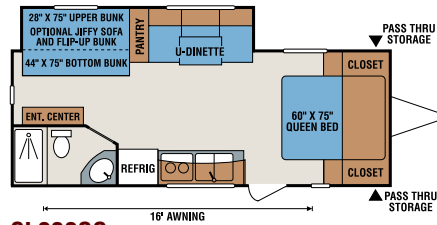

22CP

22CT

22CTS

23CFK

23CKS

CL232SS

CL180 Sofa Slideout Option

TRAVEL TRAILERS	15C	16C	CL163	CL180	20C	22CP	22CT	22CTS	23CFK	23CKS	CL232SS
UVW (Unloaded Vehicle Weight)*	2,890	2,941	3,054	3,675	3,460	4,280	3,918	4,060	4,240	4,400	4,394
Dry Hitch Weight*	400	390	332	357	350	510	498	550	640	530	438
Axle Weight*	2,490	2,551	2,722	3,318	3,110	3,770	3,420	3,510	3,600	3,870	3,956
NCC (Net Carrying Capacity)	610	559	446	825	1,040	1,220	1,082	940	1,760	1,600	1,106
GVWR	3,500	3,500	3,500	4,500	4,500	5,500	5,000	5,000	6,000	6,000	5,500
Interior Height	78"	78"	78"	78"	78"	78"	78"	78"	78"	78"	78"
Exterior Height w/AC	10' 2"	10' 2"	10' 1"	10' 3 1/2"	10' 4"	10' 3"	10' 3"	10' 4"	10' 3"	10' 3 1/2"	10' 3 1/2"
Exterior Width	90"	90"	84"	90"	90"	90"	90"	90"	90"	90"	90"
Exterior Length	17' 10"	18' 1/2"	20' 2"	23' 9"	20' 9"	23' 8"	23' 11"	23' 10"	24' 10 1/2"	25' 3"	27' 2"
Refrigerator (cu. feet)	6	6	4	6	6	6	6	6	6	6	6
Gas Water Heater Cap. (gal.)	6	6	6	6	6	6	6	6	6	6	6
Fresh Water Cap. (gal.)	25	25	20	40	25	40	25	40	40	40	40
Black Water Cap. (gal.)	32	32	25	32	32	32	32	25	32	32	32
Gray Water Cap. (gal.)	32	32	25	32	32	32	32	25	32	32	32
LP Gas Cap. (lbs.)	20	20	20	40	40	40	40	40	40	40	40
Furnace BTUs (1,000s)	16	16	16	16	16	20	20	20	20	25	20
Tire Size	14"	14"	14"	14"	14"	14"	14"	14"	14"	14"	14"
Awning	10'	11'	11'	11'	13'	14'	14'	12'	14'	14'	14'

## 15C

This model features both front and rear tented tip-outs that add to your sleep space. Screened tent windows have zippered privacy panels. The dinette converts to a bed as well.