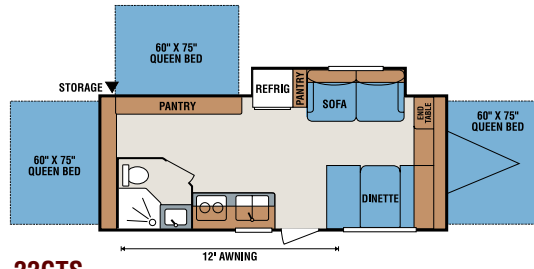

22CTS

TRAVEL TRAILERS	15C	16C	CL163	CL180	20C	22CP	22CT	22CTS	23CFK	23CKS	CL232SS
UVW (Unloaded Vehicle Weight)*	2,890	2,941	3,054	3,675	3,460	4,280	3,918	4,060	4,240	4,400	4,394
Dry Hitch Weight*	400	390	332	357	350	510	498	550	640	530	438
Axle Weight*	2,490	2,551	2,722	3,318	3,110	3,770	3,420	3,510	3,600	3,870	3,956
NCC (Net Carrying Capacity)	610	559	446	825	1,040	1,220	1,082	940	1,760	1,600	1,106
GVWR	3,500	3,500	3,500	4,500	4,500	5,500	5,000	5,000	6,000	6,000	5,500
Interior Height	78"	78"	78"	78"	78"	78"	78"	78"	78"	78"	78"
Exterior Height w/AC	10' 2"	10' 2"	10' 1"	10' 3 1/2"	10' 4"	10' 3"	10' 3"	10' 4"	10' 3"	10' 3 1/2"	10' 3 1/2"
Exterior Width	90"	90"	84"	90"	90"	90"	90"	90"	90"	90"	90"
Exterior Length	17' 10"	18' 1/2"	20' 2"	23' 9"	20' 9"	23' 8"	23' 11"	23' 10"	24' 10 1/2"	25' 3"	27' 2"
Refrigerator (cu. feet)	6	6	4	6	6	6	6	6	6	6	6
Gas Water Heater Cap. (gal.)	6	6	6	6	6	6	6	6	6	6	6
Fresh Water Cap. (gal.)	25	25	20	40	25	40	25	40	40	40	40
Black Water Cap. (gal.)	32	32	25	32	32	32	32	25	32	32	32
Gray Water Cap. (gal.)	32	32	25	32	32	32	32	25	32	32	32
LP Gas Cap. (lbs.)	20	20	20	40	40	40	40	40	40	40	40
Furnace BTUs (1,000s)	16	16	16	16	16	20	20	20	20	25	20
Tire Size	14"	14"	14"	14"	14"	14"	14"	14"	14"	14"	14"
Awning	10'	11'	11'	11'	13'	14'	14'	12'	14'	14'	14'

*This weight reflects the rolling average unit weight for each model. Your trailer weight will vary according to optional equipment.