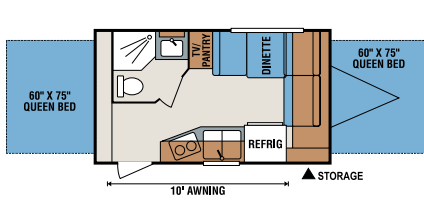

15C

TRAVEL TRAILERS	15C	16C	CL163	CL180	20C	22CP	22CT	22CTS	23CFK	23CKS	CL232SS
UVW (Unloaded Vehicle Weight)*	2,890	2,941	3,054	3,675	3,460	4,280	3,918	4,060	4,240	4,400	4,394
Dry Hitch Weight*	400	390	332	357	350	510	498	550	640	530	438
Axle Weight*	2,490	2,551	2,722	3,318	3,110	3,770	3,420	3,510	3,600	3,870	3,956
NCC (Net Carrying Capacity)	610	559	446	825	1,040	1,220	1,082	940	1,760	1,600	1,106
GVWR	3,500	3,500	3,500	4,500	4,500	5,500	5,000	5,000	6,000	6,000	5,500
Interior Height	78"	78"	78"	78"	78"	78"	78"	78"	78"	78"	78"
Exterior Height w/AC	10' 2"	10' 2"	10' 1"	10' 3 1/2"	10' 4"	10' 3"	10' 3"	10' 4"	10' 3"	10' 3 1/2"	10' 3 1/2"
Exterior Width	90"	90"	84"	90"	90"	90"	90"	90"	90"	90"	90"
Exterior Length	17' 10"	18' 1/2"	20' 2"	23' 9"	20' 9"	23' 8"	23' 11"	23' 10"	24' 10 1/2"	25' 3"	27' 2"
Refrigerator (cu. feet)	6	6	4	6	6	6	6	6	6	6	6
Gas Water Heater Cap. (gal.)	6	6	6	6	6	6	6	6	6	6	6
Fresh Water Cap. (gal.)	25	25	20	40	25	40	25	40	40	40	40
Black Water Cap. (gal.)	32	32	25	32	32	32	32	25	32	32	32
Gray Water Cap. (gal.)	32	32	25	32	32	32	32	25	32	32	32
LP Gas Cap. (lbs.)	20	20	20	40	40	40	40	40	40	40	40
Furnace BTUs (1,000s)	16	16	16	16	16	20	20	20	20	25	20
Tire Size	14"	14"	14"	14"	14"	14"	14"	14"	14"	14"	14"
Awning	10'	11'	11'	11'	13'	14'	14'	12'	14'	14'	14'

*This weight reflects the rolling average unit weight for each model. Your trailer weight will vary according to optional equipment.