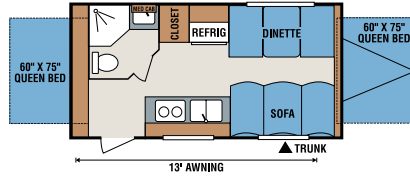

20C

TRAVEL TRAILERS	15C	16C	CL163	CL180	20C	22CP	22CT	22CTS	23CFK	23CKS	CL232SS
UVW (Unloaded Vehicle Weight)*	2,890	2,941	3,054	3,675	3,460	4,280	3,918	4,060	4,240	4,400	4,394
Dry Hitch Weight*	400	390	332	357	350	510	498	550	640	530	438
Axle Weight*	2,490	2,551	2,722	3,318	3,110	3,770	3,420	3,510	3,600	3,870	3,956
NCC (Net Carrying Capacity)	610	559	446	825	1,040	1,220	1,082	940	1,760	1,600	1,106
GVWR	3,500	3,500	3,500	4,500	4,500	5,500	5,000	5,000	6,000	6,000	5,500
Interior Height	78"	78"	78"	78"	78"	78"	78"	78"	78"	78"	78"
Exterior Height w/AC	10' 2"	10' 2"	10' 1"	10' 3 1/2"	10' 4"	10' 3"	10' 3"	10' 4"	10' 3"	10' 3 1/2"	10' 3 1/2"
Exterior Width	90"	90"	84"	90"	90"	90"	90"	90"	90"	90"	90"
Exterior Length	17' 10"	18' 1/2"	20' 2"	23' 9"	20' 9"	23' 8"	23' 11"	23' 10"	24' 10 1/2"	25' 3"	27' 2"
Refrigerator (cu. feet)	6	6	4	6	6	6	6	6	6	6	6
Gas Water Heater Cap. (gal.)	6	6	6	6	6	6	6	6	6	6	6
Fresh Water Cap. (gal.)	25	25	20	40	25	40	25	40	40	40	40
Black Water Cap. (gal.)	32	32	25	32	32	32	32	25	32	32	32
Gray Water Cap. (gal.)	32	32	25	32	32	32	32	25	32	32	32
LP Gas Cap. (lbs.)	20	20	20	40	40	40	40	40	40	40	40
Furnace BTUs (1,000s)	16	16	16	16	16	20	20	20	20	25	20
Tire Size	14"	14"	14"	14"	14"	14"	14"	14"	14"	14"	14"
Awning	10'	11'	11'	11'	13'	14'	14'	12'	14'	14'	14'

*This weight reflects the rolling average unit weight for each model. Your trailer weight will vary according to optional equipment.