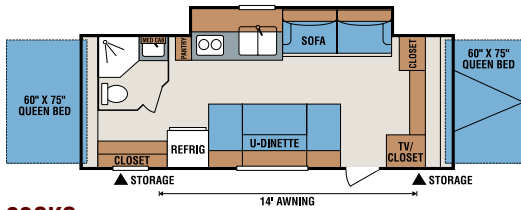

22CP

22CT

22CTS

23CFK

23CKS

CL232SS

CL180 Sofa Slideout Option

TRAVEL TRAILERS	15C	16C	CL163	CL180	20C	22CP	22CT	22CTS	23CFK	23CKS	CL232SS
UVW (Unloaded Vehicle Weight)*	2,890	2,941	3,054	3,675	3,460	4,280	3,918	4,060	4,240	4,400	4,394
Dry Hitch Weight*	400	390	332	357	350	510	498	550	640	530	438
Axle Weight*	2,490	2,551	2,722	3,318	3,110	3,770	3,420	3,510	3,600	3,870	3,956
NCC (Net Carrying Capacity)	610	559	446	825	1,040	1,220	1,082	940	1,760	1,600	1,106
GVWR	3,500	3,500	3,500	4,500	4,500	5,500	5,000	5,000	6,000	6,000	5,500
Interior Height	78"	78"	78"	78"	78"	78"	78"	78"	78"	78"	78"
Exterior Height w/AC	10' 2"	10' 2"	10' 1"	10' 3 1/2"	10' 4"	10' 3"	10' 3"	10' 4"	10' 3"	10' 3 1/2"	10' 3 1/2"
Exterior Width	90"	90"	84"	90"	90"	90"	90"	90"	90"	90"	90"
Exterior Length	17' 10"	18' 1/2"	20' 2"	23' 9"	20' 9"	23' 8"	23' 11"	23' 10"	24' 10 1/2"	25' 3"	27' 2"
Refrigerator (cu. feet)	6	6	4	6	6	6	6	6	6	6	6
Gas Water Heater Cap. (gal.)	6	6	6	6	6	6	6	6	6	6	6
Fresh Water Cap. (gal.)	25	25	20	40	25	40	25	40	40	40	40
Black Water Cap. (gal.)	32	32	25	32	32	32	32	25	32	32	32
Gray Water Cap. (gal.)	32	32	25	32	32	32	32	25	32	32	32
LP Gas Cap. (lbs.)	20	20	20	40	40	40	40	40	40	40	40
Furnace BTUs (1,000s)	16	16	16	16	16	20	20	20	20	25	20
Tire Size	14"	14"	14"	14"	14"	14"	14"	14"	14"	14"	14"
Awning	10'	11'	11'	11'	13'	14'	14'	12'	14'	14'	14'

## 15C

This model features both front and rear tented tip-outs that add to your sleep space. Screened tent windows have zippered privacy panels. The dinette converts to a bed as well.