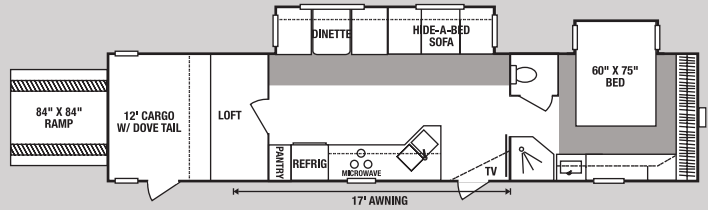

36SE2	36SE3
UVW (Unloaded Vehicle Wt.)	11341	11727
Dry Hitch Wt.	2443	2507
Dry Axle Wt.	8898	9220
NCC (Net Carrier Capacity)	4659	4273
GVWR	16000	16000
Exterior Height (w/ A/C)	149"	149"
Exterior Length	39'2"	39'2"
Exterior Width	102"	102"
Fresh Water Cap. (gal.)	100	100
Waste Water Cap. (gal.)	50	50
Gray Water Cap. (gal.)	50	50
LP Gas Cap. (lbs.)	60	60
Furnace BTUs (1000's)	30	30
Tire Size	16"	16"

36SE2 • UVW 11341 • Dry Hitch Wt. 2443 • NCC 4659 • Length 39'2"