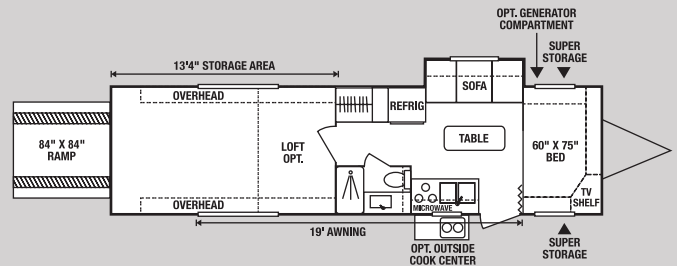

30P • UVW 7160 • Dry Hitch Wt. 1040 • NCC 3840 • Length 34'11"