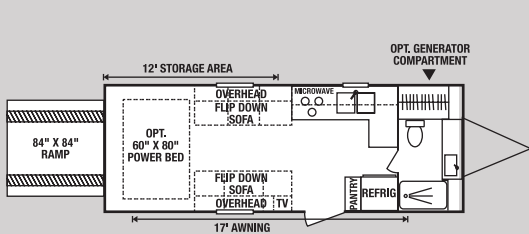

Travel Trailers

24 • UVW 5508 • Dry Hitch Wt. 740 • NCC 4492 • Length 26'10"