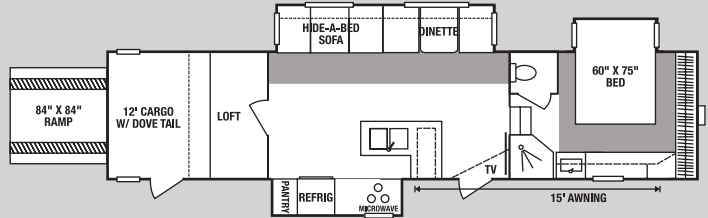

36SE3 • UVW 11727 • Dry Hitch Wt. 2507 • NCC 4273 • Length 39'2"