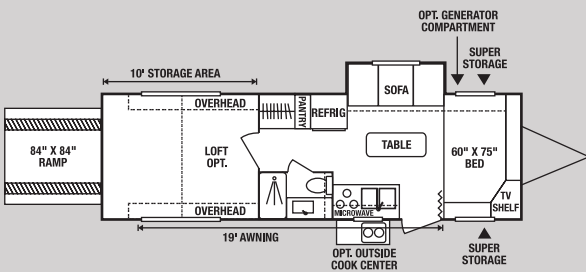

26P • UVW 6110 • Dry Hitch Wt. 1160 • NCC 3890 • Length 31'10"