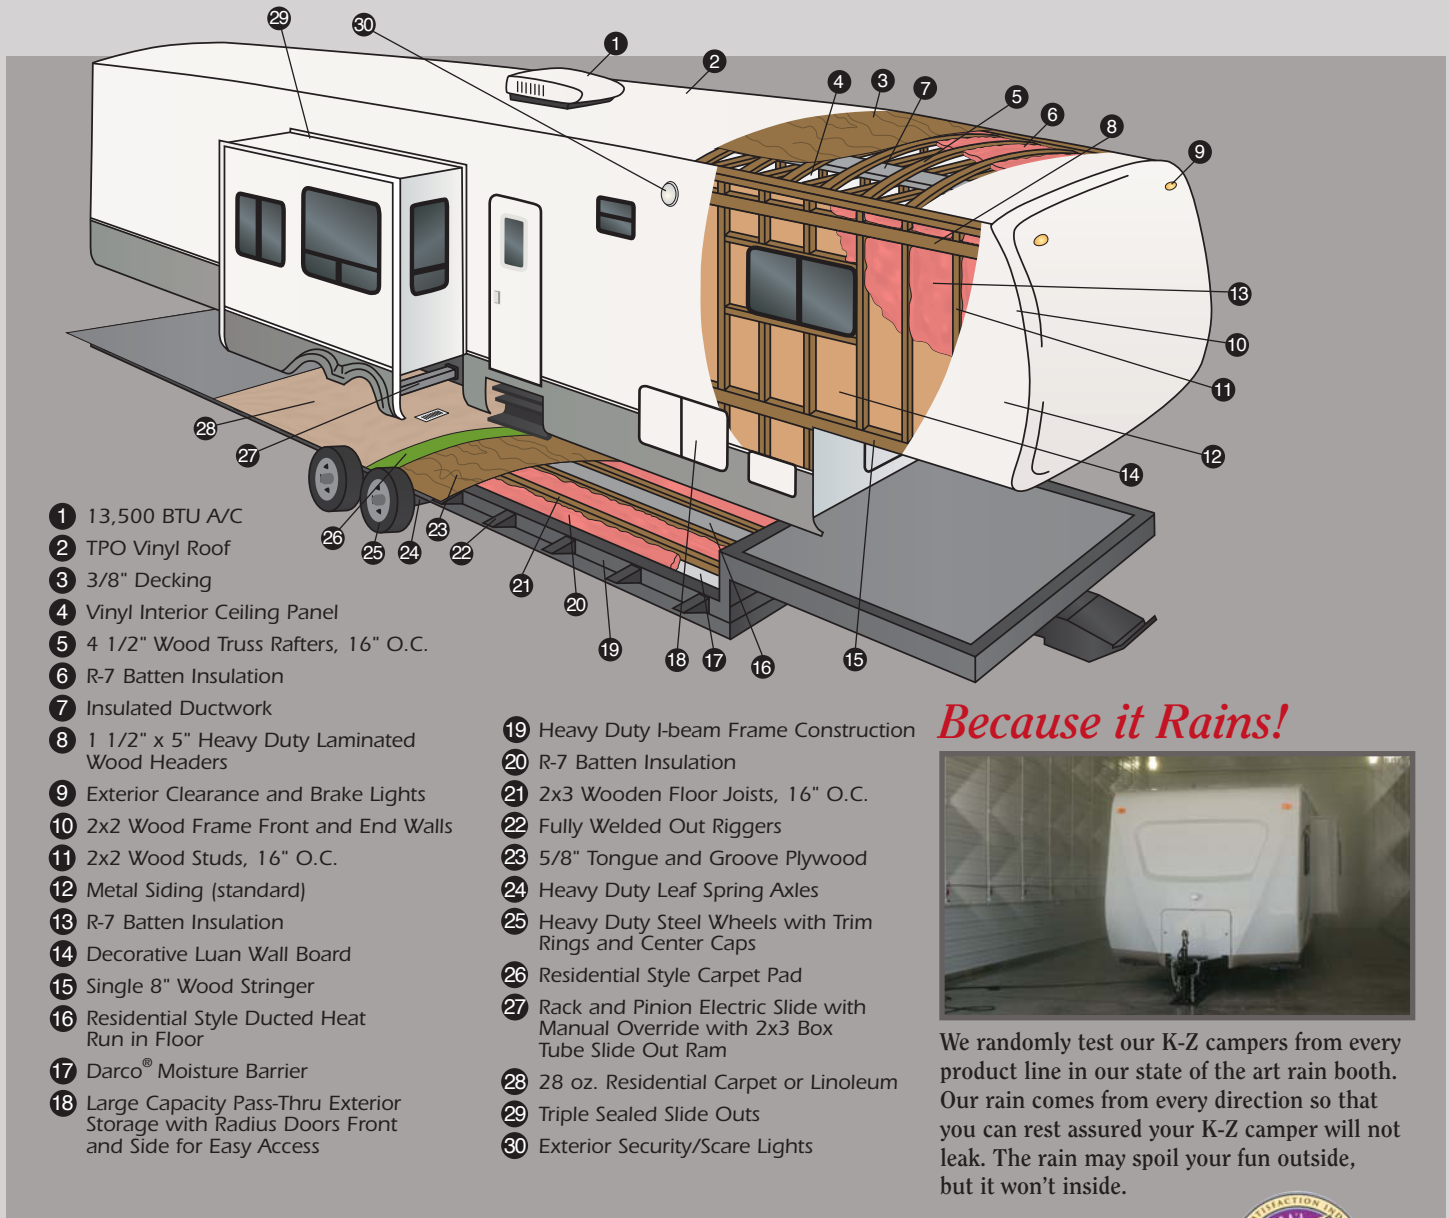

- 1 13,500 BTU A/C
- 2 TPO Vinyl Roof
- 3 3/8" Decking
- 4 Vinyl Interior Ceiling Panel
- 5 4 1/2" Wood Truss Rafters, 16" O.C.
- 6 R-7 Batten Insulation
- 7 Insulated Ductwork
- 8 1 1/2" x 5" Heavy Duty Laminated Wood Headers
- 9 Exterior Clearance and Brake Lights
- 10 2x2 Wood Frame Front and End Walls
- 11 2x2 Wood Studs, 16" O.C.
- 12 Metal Siding (standard)
- 13 R-7 Batten Insulation
- 14 Decorative Luan Wall Board
- 15 Single 8" Wood Stringer
- 16 Residential Style Ducted Heat Run in Floor
- 17 Darco® Moisture Barrier
- 18 Large Capacity Pass-Thru Exterior Storage with Radius Doors Front and Side for Easy Access
- 19 Heavy Duty I-beam Frame Construction
- 20 R-7 Batten Insulation
- 21 2x3 Wooden Floor Joists, 16" O.C.
- 22 Fully Welded Out Riggers
- 23 5/8" Tongue and Groove Plywood
- 24 Heavy Duty Leaf Spring Axles
- 25 Heavy Duty Steel Wheels with Trim Rings and Center Caps
- 26 Residential Style Carpet Pad
- 27 Rack and Pinion Electric Slide with Manual Override with 2x3 Box Tube Slide Out Ram
- 28 28 oz. Residential Carpet or Linoleum
- 29 Triple Sealed Slide Outs
- 30 Exterior Security/Scare Lights

Because it Rains!