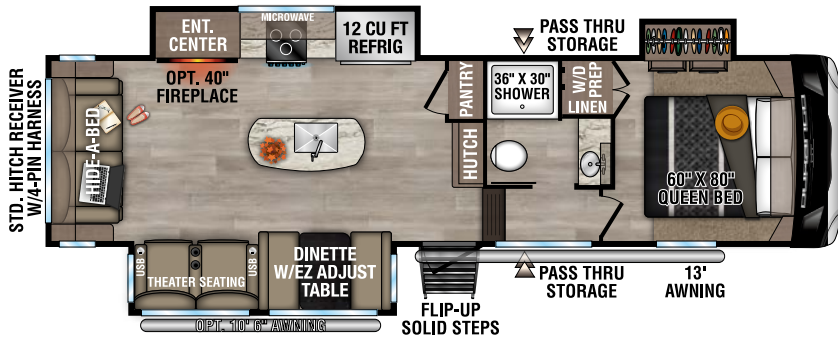

# DURANGO HT

LIGHTWEIGHT LUXURY FIFTH WHEELS

**NEW**

D220RKD UVW - 7,470 | Exterior Length - 26' | Sleeps - 5

**NEW**

D232MLD UVW - 8,160 | Exterior Length - 29' | Sleeps - 5

D240RKD UVW - 8,720 | Exterior Length - 31' 8" | Sleeps - 5

D256RKT UVW - 9,390 | Exterior Length - 33' 3" | Sleeps - 5

# 2025 DURANGO HT

**D283RLT** UVW - 9,320 | Exterior Length - 32'11" | Sleeps - 5

**D286BHD** UVW - 9,080 | Exterior Length - 33'7" | Sleeps - 10

**D290RLT** UVW - 9,470 | Exterior Length - 34'5" | Sleeps - 6