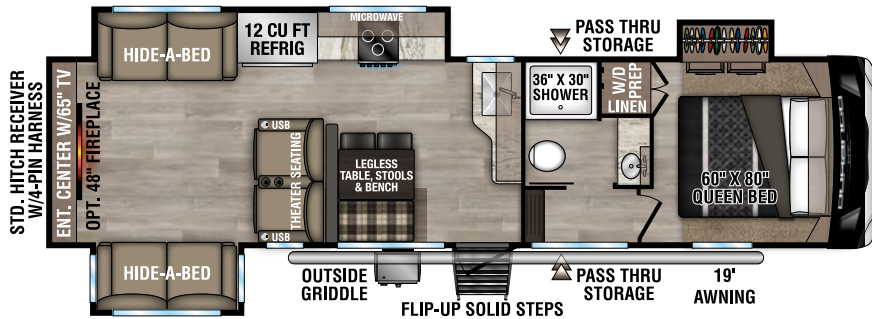

# DURANGO HT

LIGHTWEIGHT LUXURY FIFTH WHEELS

**NEW**

D220RKD UVW - 7,470 | Exterior Length - 26' | Sleeps - 5

**NEW**

D232MLD UVW - 8,160 | Exterior Length - 29' | Sleeps - 5

D240RKD UVW - 8,720 | Exterior Length - 31' 8" | Sleeps - 5

D256RKT UVW - 9,390 | Exterior Length - 33' 3" | Sleeps - 5

# 2025 DURANGO HT

**D283RLT** UVW - 9,320 | Exterior Length - 32'11" | Sleeps - 5

**D286BHD** UVW - 9,080 | Exterior Length - 33'7" | Sleeps - 10

**D290RLT** UVW - 9,470 | Exterior Length - 34'5" | Sleeps - 6