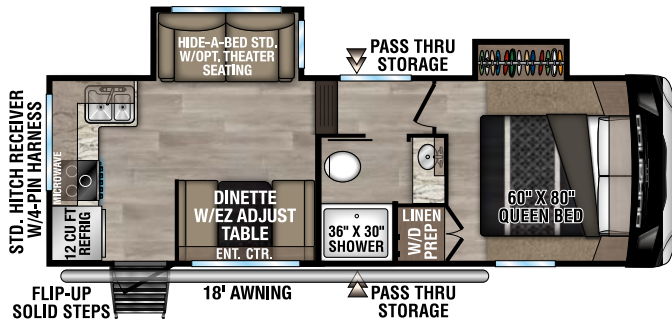

# DURANGO HT

LIGHTWEIGHT LUXURY FIFTH WHEELS

**NEW**

D220RKD UVW - 7,470 | Exterior Length - 26' | Sleeps - 5

**NEW**

D232MLD UVW - 8,160 | Exterior Length - 29' | Sleeps - 5

D240RKD UVW - 8,720 | Exterior Length - 31' 8" | Sleeps - 5

D256RKT UVW - 9,390 | Exterior Length - 33' 3" | Sleeps - 5

# 2025 DURANGO HT

**D283RLT** UVW - 9,320 | Exterior Length - 32'11" | Sleeps - 5

**D286BHD** UVW - 9,080 | Exterior Length - 33'7" | Sleeps - 10

**D290RLT** UVW - 9,470 | Exterior Length - 34'5" | Sleeps - 6