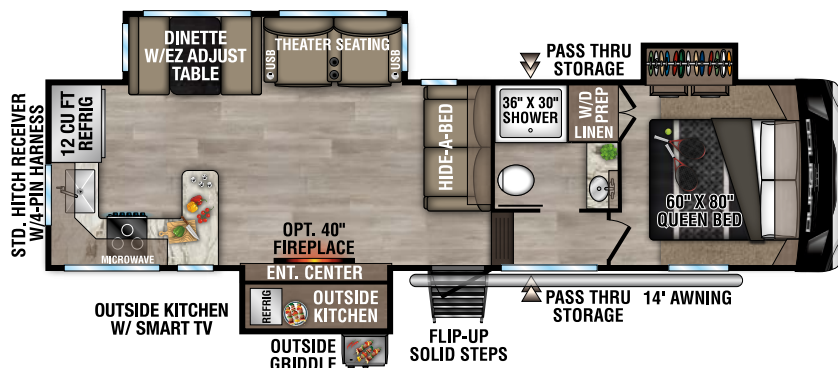

# DURANGO HT

LIGHTWEIGHT LUXURY FIFTH WHEELS

**NEW**

D220RKD UVW - 7,470 | Exterior Length - 26' | Sleeps - 5

**NEW**

D232MLD UVW - 8,160 | Exterior Length - 29' | Sleeps - 5

D240RKD UVW - 8,720 | Exterior Length - 31' 8" | Sleeps - 5

D256RKT UVW - 9,390 | Exterior Length - 33' 3" | Sleeps - 5

# 2025 DURANGO HT

**D283RLT** UVW - 9,320 | Exterior Length - 32'11" | Sleeps - 5

**D286BHD** UVW - 9,080 | Exterior Length - 33'7" | Sleeps - 10

**D290RLT** UVW - 9,470 | Exterior Length - 34'5" | Sleeps - 6