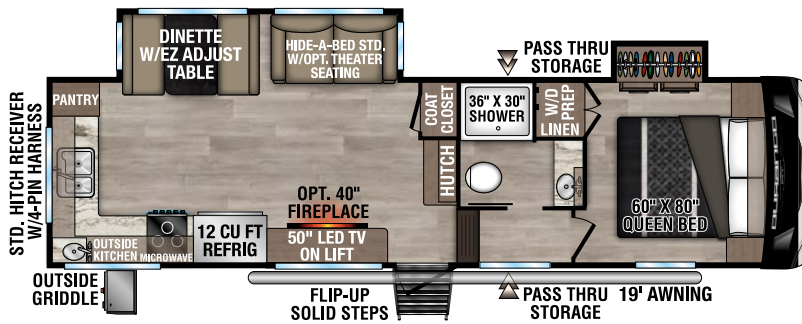

# DURANGO HT

LIGHTWEIGHT LUXURY FIFTH WHEELS

**NEW**

D220RKD UVW - 7,470 | Exterior Length - 26' | Sleeps - 5

**NEW**

D232MLD UVW - 8,160 | Exterior Length - 29' | Sleeps - 5

D240RKD UVW - 8,720 | Exterior Length - 31' 8" | Sleeps - 5

D256RKT UVW - 9,390 | Exterior Length - 33' 3" | Sleeps - 5

# 2025 DURANGO HT

**D283RLT** UVW - 9,320 | Exterior Length - 32'11" | Sleeps - 5

**D286BHD** UVW - 9,080 | Exterior Length - 33'7" | Sleeps - 10

**D290RLT** UVW - 9,470 | Exterior Length - 34'5" | Sleeps - 6