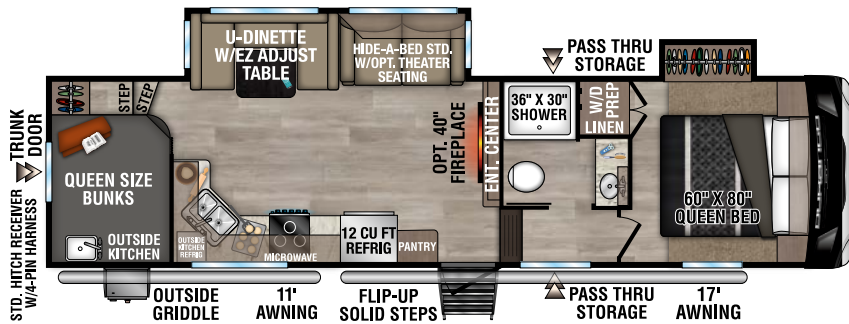

# DURANGO HT

LIGHTWEIGHT LUXURY FIFTH WHEELS

**NEW**

D220RKD UVW - 7,470 | Exterior Length - 26' | Sleeps - 5

**NEW**

D232MLD UVW - 8,160 | Exterior Length - 29' | Sleeps - 5

D240RKD UVW - 8,720 | Exterior Length - 31' 8" | Sleeps - 5

D256RKT UVW - 9,390 | Exterior Length - 33' 3" | Sleeps - 5

# 2025 DURANGO HT

**D283RLT** UVW - 9,320 | Exterior Length - 32'11" | Sleeps - 5

**D286BHD** UVW - 9,080 | Exterior Length - 33'7" | Sleeps - 10

**D290RLT** UVW - 9,470 | Exterior Length - 34'5" | Sleeps - 6