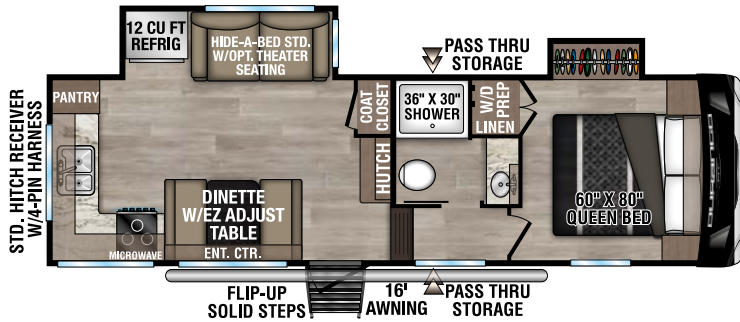

# DURANGO HT

LIGHTWEIGHT LUXURY FIFTH WHEELS

**NEW**

D220RKD UVW - 7,470 | Exterior Length - 26' | Sleeps - 5

**NEW**

D232MLD UVW - 8,160 | Exterior Length - 29' | Sleeps - 5

D240RKD UVW - 8,720 | Exterior Length - 31' 8" | Sleeps - 5

D256RKT UVW - 9,390 | Exterior Length - 33' 3" | Sleeps - 5

# 2025 DURANGO HT

**D283RLT** UVW - 9,320 | Exterior Length - 32'11" | Sleeps - 5

**D286BHD** UVW - 9,080 | Exterior Length - 33'7" | Sleeps - 10

**D290RLT** UVW - 9,470 | Exterior Length - 34'5" | Sleeps - 6