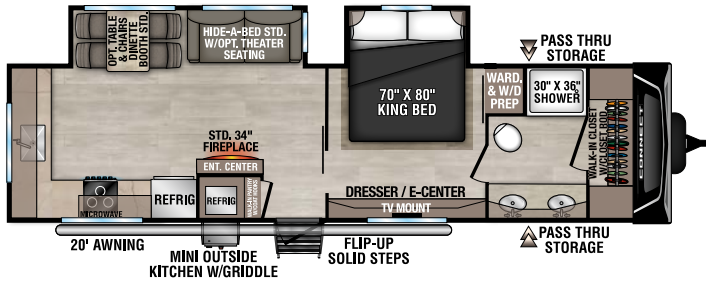

C262RLK UVV - 7,170 | Exterior Length - 31'11" | Sleeps - 5

C282FKK UVV - 7,370 | Exterior Length - 32'3" | Sleeps - 5

**NEW** C293RB UVV - 8,060 | Exterior Length - 34' | Sleeps - TBD

# 2025 CONNECT

C302FBK U VW - 7,840 | Exterior Length - 35' 3" | Sleeps - 5

C302RBK U VW - 7,770 | Exterior Length - 35' 1" | Sleeps - 5

C312BRK U VW - 7,870 | Exterior Length - 35' 8" | Sleeps - 7

C312RE U VW - 7,660 | Exterior Length - 36' 1" | Sleeps - 6