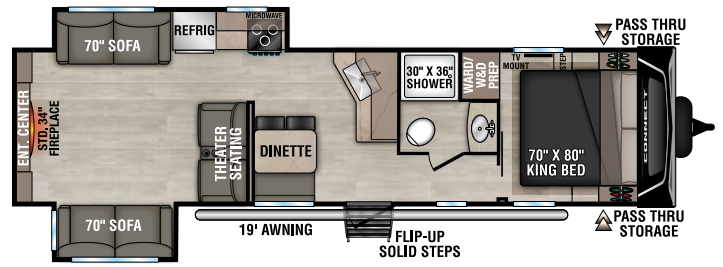

C262RLK UVV - 7,170 | Exterior Length - 31'11" | Sleeps - 5

C282FKK UVV - 7,370 | Exterior Length - 32'3" | Sleeps - 5

**NEW** C293RB UVV - 8,060 | Exterior Length - 34' | Sleeps - TBD

# 2025 CONNECT

C302FBK U VW - 7,840 | Exterior Length - 35' 3" | Sleeps - 5

C302RBK U VW - 7,770 | Exterior Length - 35' 1" | Sleeps - 5

C312BRK U VW - 7,870 | Exterior Length - 35' 8" | Sleeps - 7

C312RE U VW - 7,660 | Exterior Length - 36' 1" | Sleeps - 6