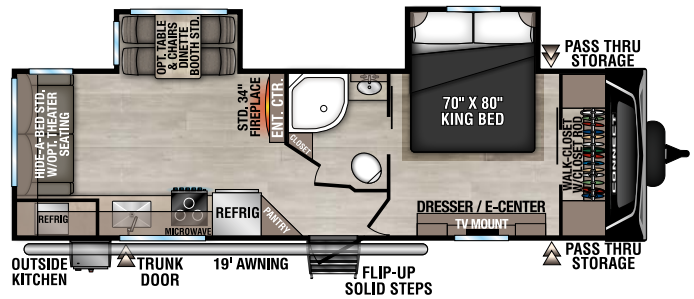

C262RLK UVV - 7,170 | Exterior Length - 31'11" | Sleeps - 5

C282FKK UVV - 7,370 | Exterior Length - 32'3" | Sleeps - 5

**NEW** C293RB UVV - 8,060 | Exterior Length - 34' | Sleeps - TBD

# 2025 CONNECT

C302FBK U VW - 7,840 | Exterior Length - 35' 3" | Sleeps - 5

C302RBK U VW - 7,770 | Exterior Length - 35' 1" | Sleeps - 5

C312BRK U VW - 7,870 | Exterior Length - 35' 8" | Sleeps - 7

C312RE U VW - 7,660 | Exterior Length - 36' 1" | Sleeps - 6