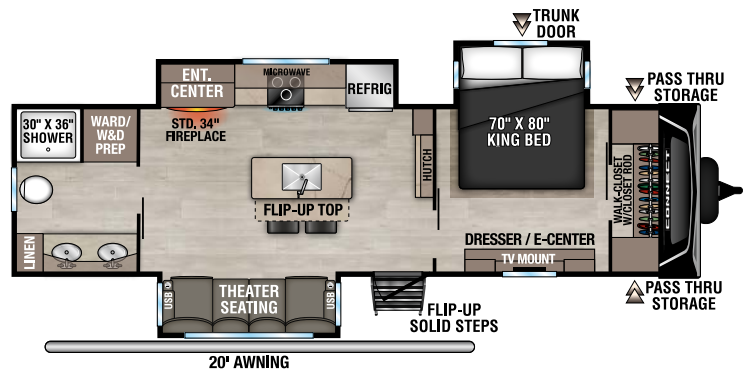

C262RLK UVV - 7,170 | Exterior Length - 31'11" | Sleeps - 5

C282FKK UVV - 7,370 | Exterior Length - 32'3" | Sleeps - 5

**NEW** C293RB UVV - 8,060 | Exterior Length - 34' | Sleeps - TBD

# 2025 CONNECT

C302FBK U VW - 7,840 | Exterior Length - 35' 3" | Sleeps - 5

C302RBK U VW - 7,770 | Exterior Length - 35' 1" | Sleeps - 5

C312BRK U VW - 7,870 | Exterior Length - 35' 8" | Sleeps - 7

C312RE U VW - 7,660 | Exterior Length - 36' 1" | Sleeps - 6