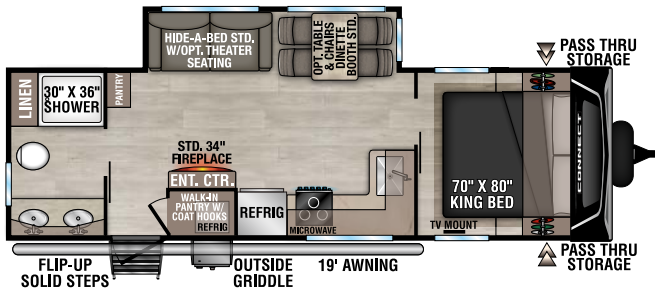

C261RB UVV - 6,500 | Exterior Length - 30'4" | Sleeps - 5