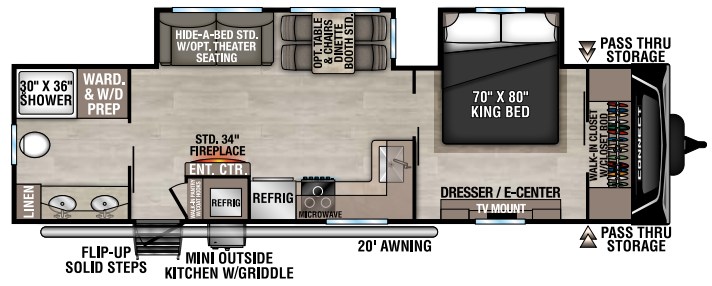

C262RLK UVV - 7,170 | Exterior Length - 31'11" | Sleeps - 5

C282FKK UVV - 7,370 | Exterior Length - 32'3" | Sleeps - 5

**NEW** C293RB UVV - 8,060 | Exterior Length - 34' | Sleeps - TBD

# 2025 CONNECT

C302FBK U VW - 7,840 | Exterior Length - 35' 3" | Sleeps - 5

C302RBK U VW - 7,770 | Exterior Length - 35' 1" | Sleeps - 5

C312BRK U VW - 7,870 | Exterior Length - 35' 8" | Sleeps - 7

C312RE U VW - 7,660 | Exterior Length - 36' 1" | Sleeps - 6