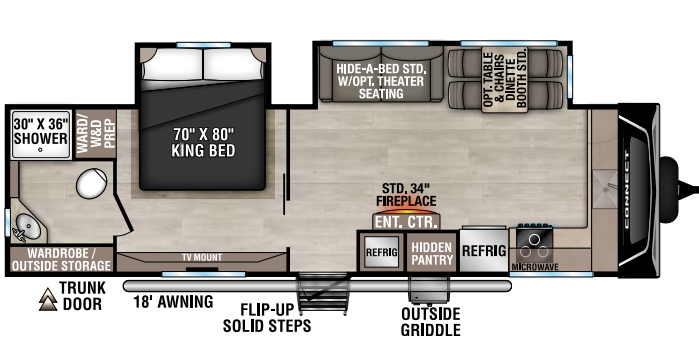

C262RLK UVV - 7,170 | Exterior Length - 31'11" | Sleeps - 5

C282FKK UVV - 7,370 | Exterior Length - 32'3" | Sleeps - 5

**NEW** C293RB UVV - 8,060 | Exterior Length - 34' | Sleeps - TBD

# 2025 CONNECT

C302FBK U VW - 7,840 | Exterior Length - 35' 3" | Sleeps - 5

C302RBK U VW - 7,770 | Exterior Length - 35' 1" | Sleeps - 5

C312BRK U VW - 7,870 | Exterior Length - 35' 8" | Sleeps - 7

C312RE U VW - 7,660 | Exterior Length - 36' 1" | Sleeps - 6