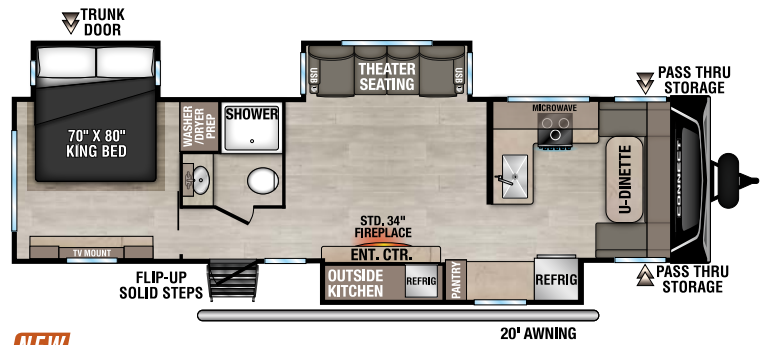

C262RLK UVV - 7,170 | Exterior Length - 31'11" | Sleeps - 5

C282FKK UVV - 7,370 | Exterior Length - 32'3" | Sleeps - 5

**NEW** C293RB UVV - 8,060 | Exterior Length - 34' | Sleeps - TBD

# 2025 CONNECT

C302FBK U VW - 7,840 | Exterior Length - 35' 3" | Sleeps - 5

C302RBK U VW - 7,770 | Exterior Length - 35' 1" | Sleeps - 5

C312BRK U VW - 7,870 | Exterior Length - 35' 8" | Sleeps - 7

C312RE U VW - 7,660 | Exterior Length - 36' 1" | Sleeps - 6

C313MK U VW - 8,470 | Exterior Length - 36' 4" | Sleeps - 4

**NEW**  
C323MKK U VW - 8,550 | Exterior Length - 37' 1" | Sleeps - 5

Connect

**KZ** RECREATIONAL VEHICLES

985 N 900 W SHIPSEWANA, IN 46565

E: KZ@KZ-RV.COM