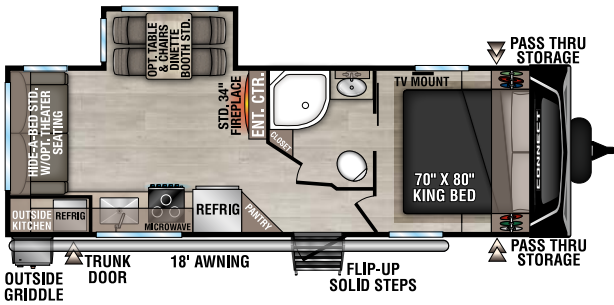

# CONNECT

LIGHTWEIGHT TRAVEL TRAILERS

C241RLK UVV - 6,100 | Exterior Length - 28'11" | Sleeps - 5

**NEW** C252BH UVV - 6,960 | Exterior Length - 30' | Sleeps - 6

C261RB UVV - 6,500 | Exterior Length - 30'4" | Sleeps - 5

C262RLK UVV - 7,170 | Exterior Length - 31'11" | Sleeps - 5

C282FKK UVV - 7,370 | Exterior Length - 32'3" | Sleeps - 5

**NEW** C293RB UVV - 8,060 | Exterior Length - 34' | Sleeps - TBD

# 2025 CONNECT

C302FBK U VW - 7,840 | Exterior Length - 35' 3" | Sleeps - 5

C302RBK U VW - 7,770 | Exterior Length - 35' 1" | Sleeps - 5

C312BRK U VW - 7,870 | Exterior Length - 35' 8" | Sleeps - 7

C312RE U VW - 7,660 | Exterior Length - 36' 1" | Sleeps - 6