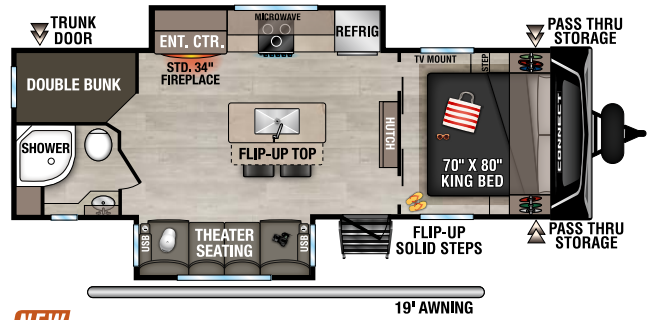

NEW C252BH UVV - 6,960 | Exterior Length - 30' | Sleeps - 6