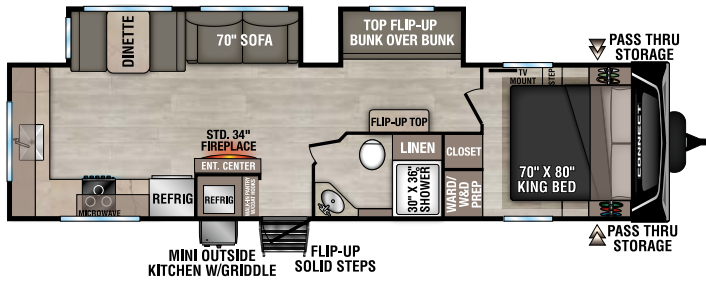

C262RLK UVV - 7,170 | Exterior Length - 31'11" | Sleeps - 5

C282FKK UVV - 7,370 | Exterior Length - 32'3" | Sleeps - 5

**NEW** C293RB UVV - 8,060 | Exterior Length - 34' | Sleeps - TBD

# 2025 CONNECT

C302FBK U VW - 7,840 | Exterior Length - 35' 3" | Sleeps - 5

C302RBK U VW - 7,770 | Exterior Length - 35' 1" | Sleeps - 5

C312BRK U VW - 7,870 | Exterior Length - 35' 8" | Sleeps - 7

C312RE U VW - 7,660 | Exterior Length - 36' 1" | Sleeps - 6