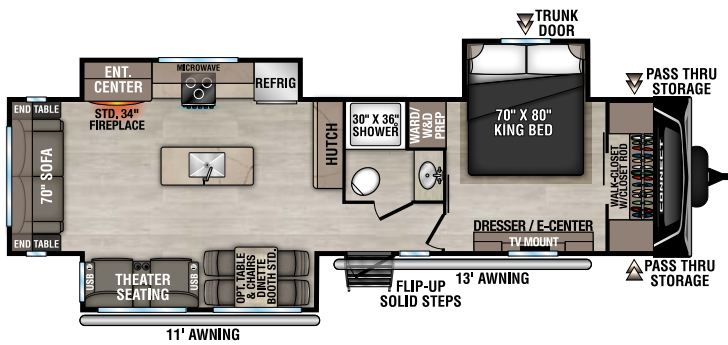

# 2025 CONNECT

C302FBK U VW - 7,840 | Exterior Length - 35' 3" | Sleeps - 5

C302RBK U VW - 7,770 | Exterior Length - 35' 1" | Sleeps - 5

C312BRK U VW - 7,870 | Exterior Length - 35' 8" | Sleeps - 7

C312RE U VW - 7,660 | Exterior Length - 36' 1" | Sleeps - 6