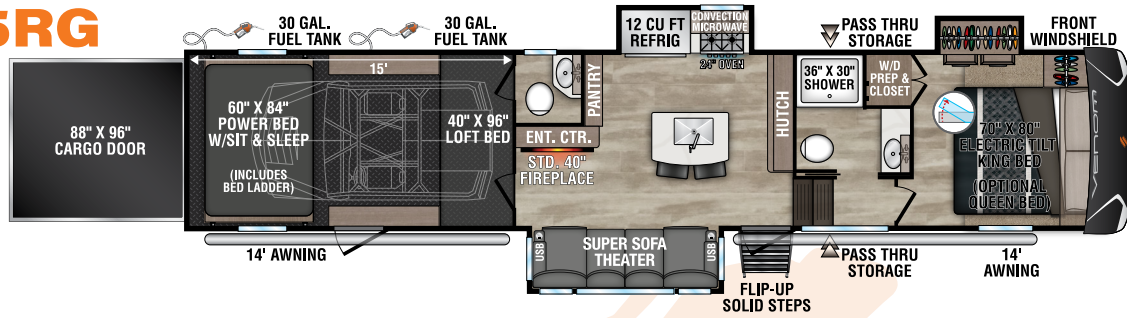

3815RG

3916RG

3815RG

3916RG

UVW (Unloaded Vehicle Weight)*	13,420	13,400
Dry Hitch Weight*	2,600	2,840
Dry Axle Weight*	10,820	10,560
CCC (Cargo Carrying Capacity)	5,580	5,600
GVWR	19,000	19,000
Interior Height	102"	102"
Exterior Height w/ A/C	13' 4"	13' 4"
Exterior Width	101"	101"
Exterior Length**	42' 10"	43' 8"
Refrigerator (cu. feet)	12	12
Water Heater Cap. (on-demand tankless)	***	***
Fresh Water Cap. (gal.)	100	100
Waste Water Cap. (gal.)	90	50
Gray Water Cap. (gal.)	50	90
1/2 Bath Cap. (gal.)	40	N/A
LP Gas Cap. (lbs.)	60	60
Furnace BTUs (1,000s)	35	35
Tire Size (G Range)	16"	16"
Awning	14'	14'
Optional 2nd Awning	14'	15'

*This weight reflects the rolling average unit weight for each model. Your trailer weight will vary according to optional equipment.

**Exterior length is measured from rear of bumper to center of coupler.

***Infinite supply.

KZ Advantage Pkg. (mandatory option - see KZ-RV.com for details)

KZ Convenience Pkg. (mandatory option - see KZ-RV.com for details)

Robby Gordon Edition (mandatory option): Robby Gordon designed custom graphics, exclusive RG interior, 6 Point Hydraulic Auto leveling system and hitch point memory, Class leading carrying capacity over 5,550 lbs, Upgraded High-gloss Lamilux 4000 fiberglass exterior sidewalls, (8) Frame mounted industrial D-rings and multi point E-Track system to secure your UTV & gear, Oversized 34" diamond kick plate on garage walls, Two 30 gallon fuel tanks w/ separate pump stations