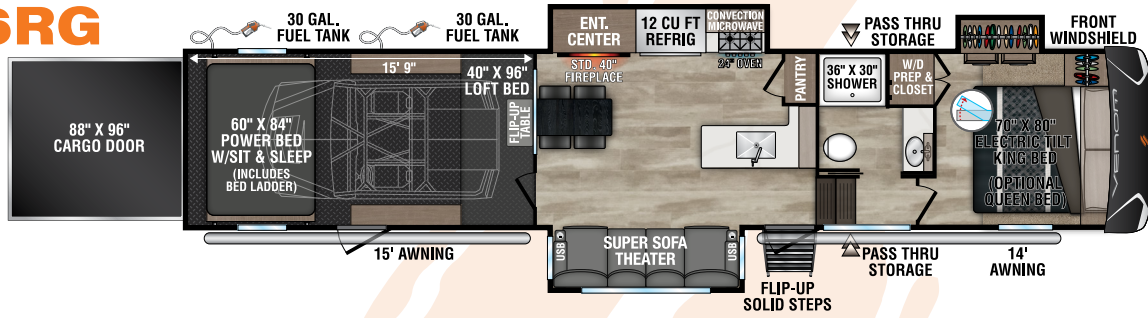

3916RG

3815RG

3916RG

UVW (Unloaded Vehicle Weight)*	13,420	13,400
Dry Hitch Weight*	2,600	2,840
Dry Axle Weight*	10,820	10,560
CCC (Cargo Carrying Capacity)	5,580	5,600
GVWR	19,000	19,000
Interior Height	102"	102"
Exterior Height w/ A/C	13' 4"	13' 4"
Exterior Width	101"	101"
Exterior Length**	42' 10"	43' 8"
Refrigerator (cu. feet)	12	12
Water Heater Cap. (on-demand tankless)	***	***
Fresh Water Cap. (gal.)	100	100
Waste Water Cap. (gal.)	90	50
Gray Water Cap. (gal.)	50	90
1/2 Bath Cap. (gal.)	40	N/A
LP Gas Cap. (lbs.)	60	60
Furnace BTUs (1,000s)	35	35
Tire Size (G Range)	16"	16"
Awning	14'	14'
Optional 2nd Awning	14'	15'

*This weight reflects the rolling average unit weight for each model. Your trailer weight will vary according to optional equipment.

**Exterior length is measured from rear of bumper to center of coupler.

***Infinite supply.

KZ Advantage Pkg. (mandatory option - see KZ-RV.com for details)

KZ Convenience Pkg. (mandatory option - see KZ-RV.com for details)

Robby Gordon Edition (mandatory option): Robby Gordon designed custom graphics, exclusive RG interior, 6 Point Hydraulic Auto leveling system and hitch point memory, Class leading carrying capacity over 5,550 lbs, Upgraded High-gloss Lamilux 4000 fiberglass exterior sidewalls, (8) Frame mounted industrial D-rings and multi point E-Track system to secure your UTV & gear, Oversized 34" diamond kick plate on garage walls, Two 30 gallon fuel tanks w/ separate pump stations

Ultimate Power Package (mandatory option): 3rd 15K BTU ducted heat pump A/C, Happi-Jac Power Bed w/ roll over sofas & table, Rear patio awning, Three season patio door IPO Screen wall, Party patio package w/ step, 2nd LED lighted power awning, 32" Exterior Smart LED TV w/ bracket, 43" Smart LED TV, JBL 2.0 Sound Bar w/ Bluetooth, 32" bedroom Smart LED TV, Power Vent Fan in Bathroom

Peace of Mind Package (mandatory option): 17.5" Cooper H-rated Tires w/ 8 lug aluminum wheels, MORryde CRE3000 suspension, MORryde rubber cushioned FW pin box, MORryde 4-step StepAbove RV entry steps and Safe T Handrail, MORryde power cord reel, TST TPMS w/ banded sensors on the rim & monitor screen

Available options:

- "Off the Grid" Solar Package - (2) 220W solar panels, 30A MPPT solar charge controller w/MPPT remote panel, 2000W True Sine Wave Inverter w/all outlets "hot"
- (2) 100AH Lithium Batteries
- Boondocker Solar System (see complete list of details on our website)
- 7.0 KW Gas Onan Generator
- Dual Pane Windows (Frameless)
- Pellet Smoker & Table
- Wireless backup camera - Observation & Vision S
- 18 CF House residential refer w/2000W inverter IPO 12 CF G/E refer (n/a CSA option)
- Serta Comfort Foam queen mattress (Elec. Tilt)