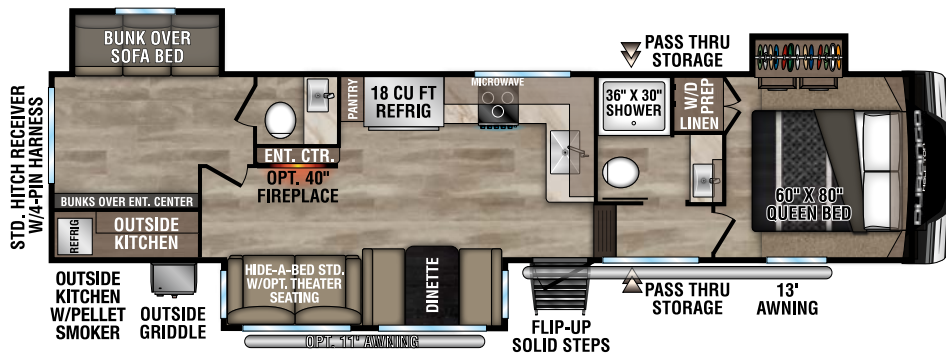

D274BHD UVW - 9,150 | Exterior Length - 36' | Sleeps - 9

2024 DURANGO HALF-TON

D283RLT UVW - 9,380 | Exterior Length - 32'11" | Sleeps - 4

D286BHD UVW - 9,250 | Exterior Length - 33'7" | Sleeps - 10

D290RLT UVW - 9,620 | Exterior Length - 34'5" | Sleeps - 6

D291BHT UVW - 10,470 | Exterior Length - 37'5" | Sleeps - 9

Durango Half-Ton

985 N 900 W SHIPSEWANA, IN 46565

E: KZ@KZ-RV.COM

WWW.KZ-RV.COM

Due to continual research and advances, manufacturer reserves the right to change specifications, design, price and equipment without notice, and assumes no responsibility for any error in this literature. Some items shown are not included as standard or optional equipment. ©2023KZ | 08/28/23 | 5M