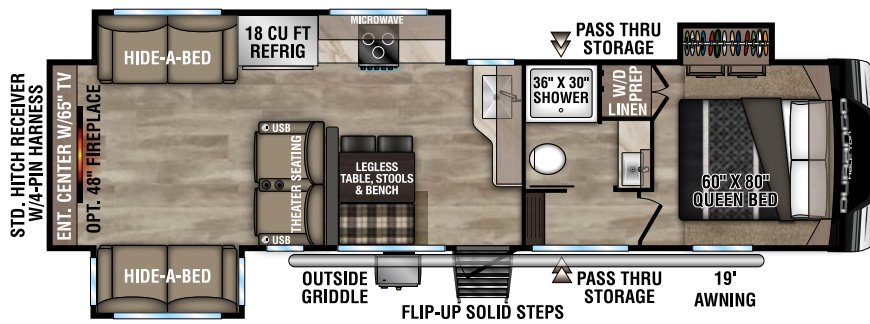

D274BHD UVW - 9,150 | Exterior Length - 36' | Sleeps - 9

2024 DURANGO HALF-TON

D283RLT UVW - 9,380 | Exterior Length - 32'11" | Sleeps - 4

D286BHD UVW - 9,250 | Exterior Length - 33'7" | Sleeps - 10

D290RLT UVW - 9,620 | Exterior Length - 34'5" | Sleeps - 6

D291BHT UVW - 10,470 | Exterior Length - 37'5" | Sleeps - 9

Durango Half-Ton

985 N 900 W SHIPSEWANA, IN 46565

E: KZ@KZ-RV.COM

WWW.KZ-RV.COM

Due to continual research and advances, manufacturer reserves the right to change specifications, design, price and equipment without notice, and assumes no responsibility for any error in this literature. Some items shown are not included as standard or optional equipment. ©2023KZ | 08/28/23 | 5M