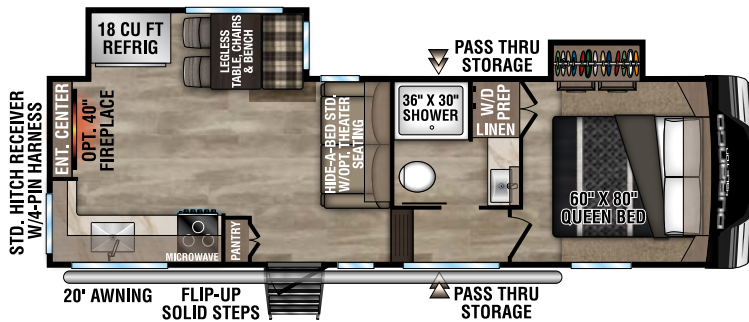

RECREATIONAL VEHICLES

DURANGO HALF TON

LIGHTWEIGHT LUXURY FIFTH WHEELS

NEW

D240RKD UVW - 8,900 | Exterior Length - 31' 8" | Sleeps - 4

D250RED UVW - 8,210 | Exterior Length - 29' 1" | Sleeps - 4

D256RKT UVW - 9,650 | Exterior Length - 33' 3" | Sleeps - 4

D274BHD UVW - 9,150 | Exterior Length - 36' | Sleeps - 9

2024 DURANGO HALF-TON

D283RLT UVW - 9,380 | Exterior Length - 32'11" | Sleeps - 4

D286BHD UVW - 9,250 | Exterior Length - 33'7" | Sleeps - 10

D290RLT UVW - 9,620 | Exterior Length - 34'5" | Sleeps - 6

D291BHT UVW - 10,470 | Exterior Length - 37'5" | Sleeps - 9

Durango Half-Ton

985 N 900 W SHIPSEWANA, IN 46565

E: KZ@KZ-RV.COM

WWW.KZ-RV.COM

Due to continual research and advances, manufacturer reserves the right to change specifications, design, price and equipment without notice, and assumes no responsibility for any error in this literature. Some items shown are not included as standard or optional equipment. ©2023KZ | 08/28/23 | 5M