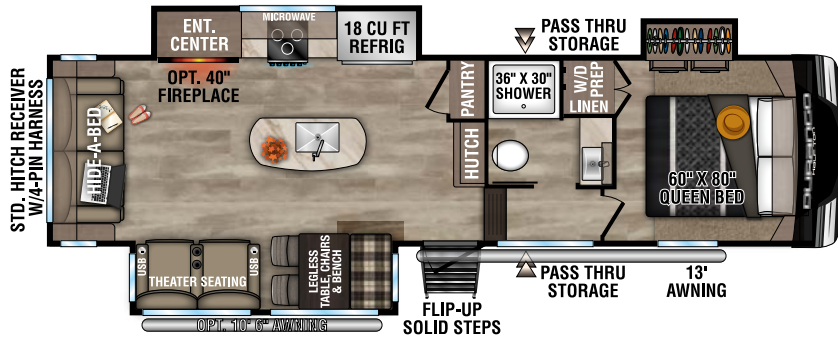

RECREATIONAL VEHICLES

DURANGO HALF TON

LIGHTWEIGHT LUXURY FIFTH WHEELS

NEW

D240RKD UVW - 8,900 | Exterior Length - 31' 8" | Sleeps - 4

D250RED UVW - 8,210 | Exterior Length - 29' 1" | Sleeps - 4

D256RKT UVW - 9,650 | Exterior Length - 33' 3" | Sleeps - 4

D274BHD UVW - 9,150 | Exterior Length - 36' | Sleeps - 9

2024 DURANGO HALF-TON

D283RLT UVW - 9,380 | Exterior Length - 32'11" | Sleeps - 4

D286BHD UVW - 9,250 | Exterior Length - 33'7" | Sleeps - 10

D290RLT UVW - 9,620 | Exterior Length - 34'5" | Sleeps - 6

D291BHT UVW - 10,470 | Exterior Length - 37'5" | Sleeps - 9

Durango Half-Ton

985 N 900 W SHIPSEWANA, IN 46565

E: KZ@KZ-RV.COM

WWW.KZ-RV.COM

Due to continual research and advances, manufacturer reserves the right to change specifications, design, price and equipment without notice, and assumes no responsibility for any error in this literature. Some items shown are not included as standard or optional equipment. ©2023KZ | 08/28/23 | 5M