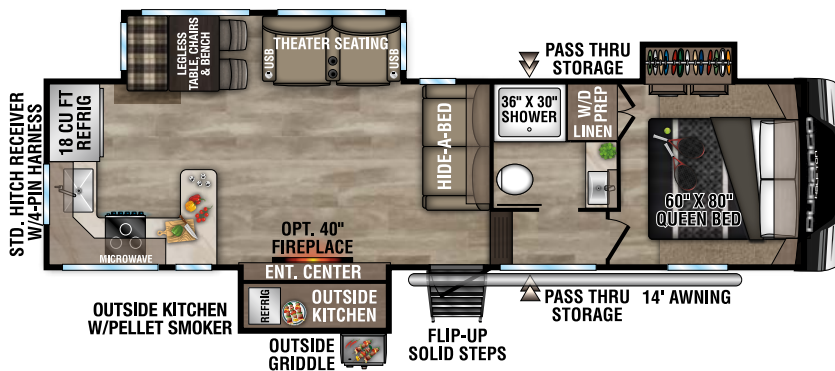

RECREATIONAL VEHICLES

DURANGO HALF TON

LIGHTWEIGHT LUXURY FIFTH WHEELS

NEW

D240RKD UVW - 8,900 | Exterior Length - 31' 8" | Sleeps - 4

D250RED UVW - 8,210 | Exterior Length - 29' 1" | Sleeps - 4

D256RKT UVW - 9,650 | Exterior Length - 33' 3" | Sleeps - 4

D274BHD UVW - 9,150 | Exterior Length - 36' | Sleeps - 9

2024 DURANGO HALF-TON

D283RLT UVW - 9,380 | Exterior Length - 32'11" | Sleeps - 4

D286BHD UVW - 9,250 | Exterior Length - 33'7" | Sleeps - 10

D290RLT UVW - 9,620 | Exterior Length - 34'5" | Sleeps - 6

D291BHT UVW - 10,470 | Exterior Length - 37'5" | Sleeps - 9

Durango Half-Ton

985 N 900 W SHIPSEWANA, IN 46565

E: KZ@KZ-RV.COM

WWW.KZ-RV.COM

Due to continual research and advances, manufacturer reserves the right to change specifications, design, price and equipment without notice, and assumes no responsibility for any error in this literature. Some items shown are not included as standard or optional equipment. ©2023KZ | 08/28/23 | 5M