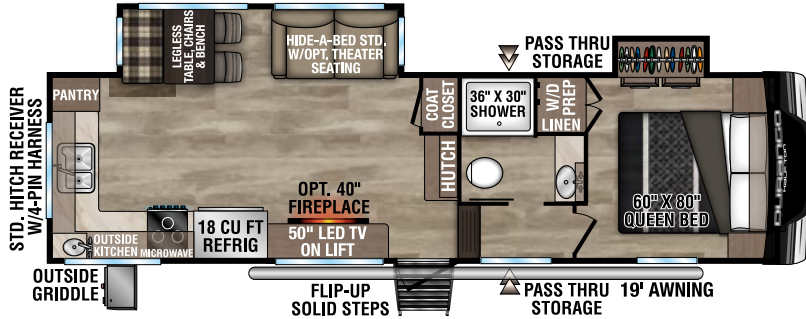

RECREATIONAL VEHICLES

DURANGO HALF TON

LIGHTWEIGHT LUXURY FIFTH WHEELS

NEW

D240RKD UVW - 8,900 | Exterior Length - 31' 8" | Sleeps - 4

D250RED UVW - 8,210 | Exterior Length - 29' 1" | Sleeps - 4

D256RKT UVW - 9,650 | Exterior Length - 33' 3" | Sleeps - 4

D274BHD UVW - 9,150 | Exterior Length - 36' | Sleeps - 9

2024 DURANGO HALF-TON

D283RLT UVW - 9,380 | Exterior Length - 32'11" | Sleeps - 4

D286BHD UVW - 9,250 | Exterior Length - 33'7" | Sleeps - 10

D290RLT UVW - 9,620 | Exterior Length - 34'5" | Sleeps - 6

D291BHT UVW - 10,470 | Exterior Length - 37'5" | Sleeps - 9

Durango Half-Ton

985 N 900 W SHIPSEWANA, IN 46565

E: KZ@KZ-RV.COM

WWW.KZ-RV.COM

Due to continual research and advances, manufacturer reserves the right to change specifications, design, price and equipment without notice, and assumes no responsibility for any error in this literature. Some items shown are not included as standard or optional equipment. ©2023KZ | 08/28/23 | 5M