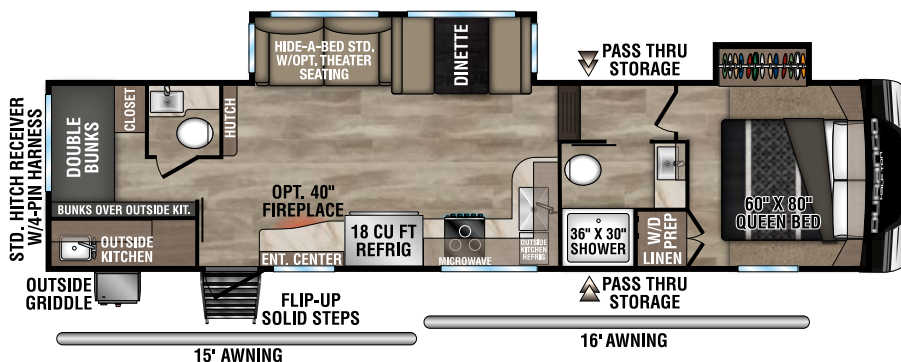

RECREATIONAL VEHICLES

DURANGO HALF TON

LIGHTWEIGHT LUXURY FIFTH WHEELS

NEW

D240RKD UVW - 8,900 | Exterior Length - 31' 8" | Sleeps - 4

D250RED UVW - 8,210 | Exterior Length - 29' 1" | Sleeps - 4

D256RKT UVW - 9,650 | Exterior Length - 33' 3" | Sleeps - 4

D274BHD UVW - 9,150 | Exterior Length - 36' | Sleeps - 9

2024 DURANGO HALF-TON

D283RLT UVW - 9,380 | Exterior Length - 32'11" | Sleeps - 4

D286BHD UVW - 9,250 | Exterior Length - 33'7" | Sleeps - 10

D290RLT UVW - 9,620 | Exterior Length - 34'5" | Sleeps - 6

D291BHT UVW - 10,470 | Exterior Length - 37'5" | Sleeps - 9

Durango Half-Ton

985 N 900 W SHIPSEWANA, IN 46565

E: KZ@KZ-RV.COM

WWW.KZ-RV.COM

Due to continual research and advances, manufacturer reserves the right to change specifications, design, price and equipment without notice, and assumes no responsibility for any error in this literature. Some items shown are not included as standard or optional equipment. ©2023KZ | 08/28/23 | 5M