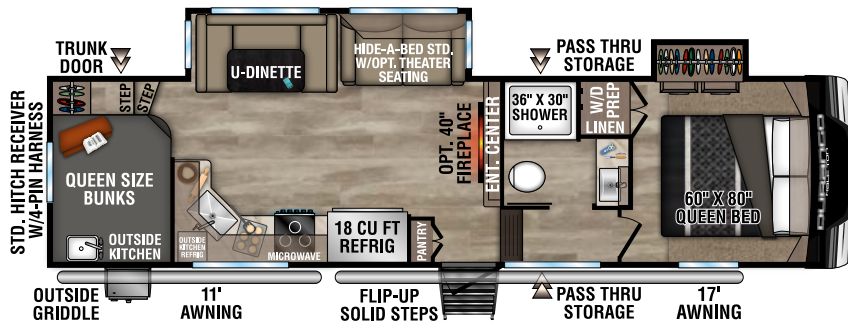

RECREATIONAL VEHICLES

DURANGO HALF TON

LIGHTWEIGHT LUXURY FIFTH WHEELS

NEW

D240RKD UVW - 8,900 | Exterior Length - 31' 8" | Sleeps - 4

D250RED UVW - 8,210 | Exterior Length - 29' 1" | Sleeps - 4

D256RKT UVW - 9,650 | Exterior Length - 33' 3" | Sleeps - 4

D274BHD UVW - 9,150 | Exterior Length - 36' | Sleeps - 9

2024 DURANGO HALF-TON

D283RLT UVW - 9,380 | Exterior Length - 32'11" | Sleeps - 4

D286BHD UVW - 9,250 | Exterior Length - 33'7" | Sleeps - 10

D290RLT UVW - 9,620 | Exterior Length - 34'5" | Sleeps - 6

D291BHT UVW - 10,470 | Exterior Length - 37'5" | Sleeps - 9

Durango Half-Ton

985 N 900 W SHIPSEWANA, IN 46565

E: KZ@KZ-RV.COM

WWW.KZ-RV.COM

Due to continual research and advances, manufacturer reserves the right to change specifications, design, price and equipment without notice, and assumes no responsibility for any error in this literature. Some items shown are not included as standard or optional equipment. ©2023KZ | 08/28/23 | 5M