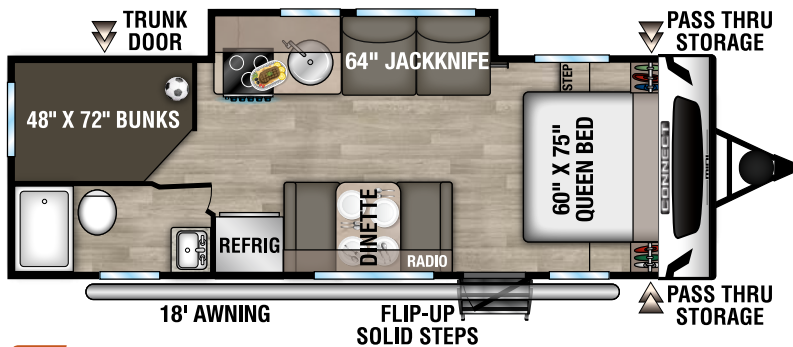

### ULTRA LIGHTWEIGHT TRAVEL TRAILERS

**NEW**

CM181RB UYW - 3,850 | Exterior Length - 22'1" | Sleeps - TBD

**NEW**

CM191BHK UYW - 4,040 | Exterior Length - 22'1" | Sleeps - 5

**NEW**

CM231BH UYW - 4,600 | Exterior Length - 27'4" | Sleeps - 8