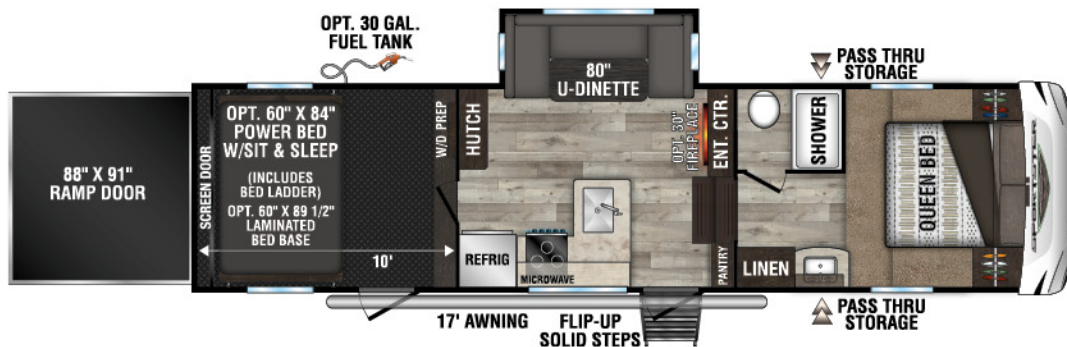

UVW - 8,100
Exterior Length - 32' 6"
Sleeps - 7

311TH10

UVW - 8,810
Exterior Length - 34'
Sleeps - 7

2023 SPORTSTER TOY HAULERS

FIFTH WHEEL TOY HAULERS

331TH13

UVW - 9,780
Exterior Length - 38' 6"
Sleeps - 8