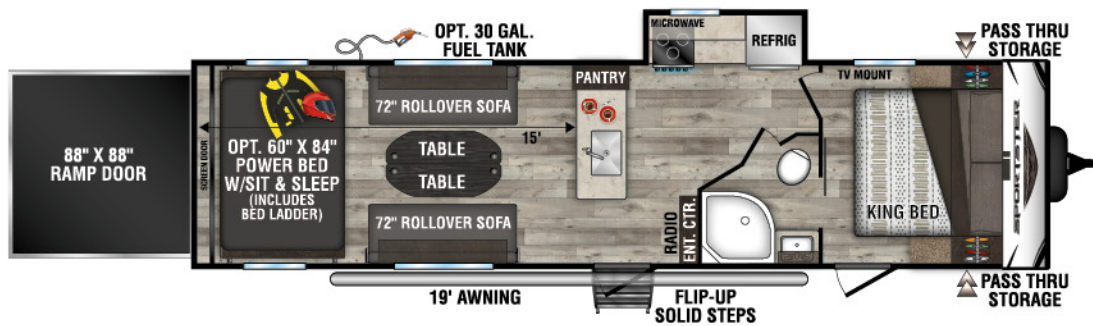

301THR

UVW - 8,070
Exterior Length - 35' 10"
Sleeps - 8