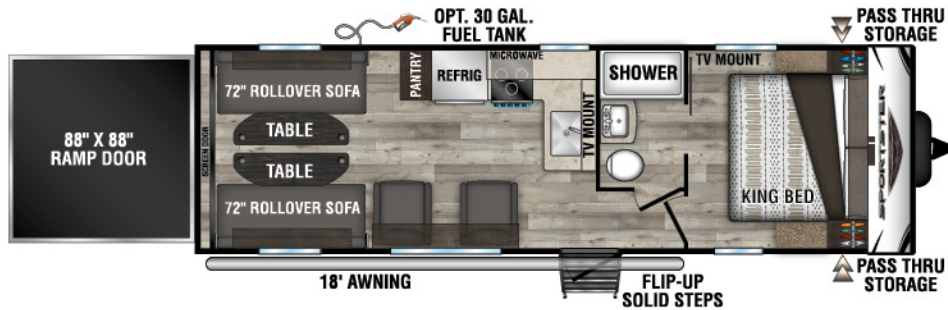

2023 SPORTSTER TOY HAULERS

TRAVEL TRAILER TOY HAULERS

270THR

UVW - 6,600
Exterior Length - 30' 8"
Sleeps - 4