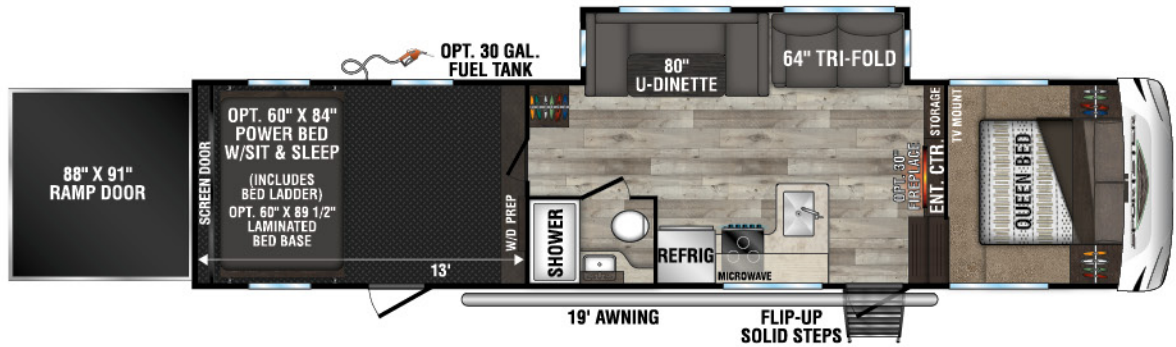

353TH13

UVW - 10,970
Exterior Length - 40' 6"
Sleeps - 6

2022 DÉCOR

GUNMETAL

PEBBLE

TRAVEL TRAILERS

FIFTH WHEELS

Sportster Toy Haulers	270THR	301THR	280TH	311TH10	331TH13	353TH13
UVW (Unloaded Vehicle Weight)*	6,600	8,070	8,100	8,810	9,780	10,970
Dry Hitch Weight*	920	1,370	1,630	1,600	2,180	2,560
Dry Axle Weight*	5,680	6,700	6,470	7,210	7,600	8,410
CCC (Cargo Carrying Capacity)	3,400	2,930	3,400	3,690	3,215	3,025
GVWR	10,000	11,000	11,500	12,500	12,995	13,995
Interior Height	90"	90"	95"	95"	95"	95"
Exterior Height w/ A/C	12' 3"	12' 3"	12' 7"	12' 7"	12' 7"	12' 7"
Exterior Width	102"	102"	102"	102"	102"	102"
Exterior Length**	30' 8"	35' 10"	32' 6"	34'	38' 6"	40' 6"
Refrigerator (cu. feet)	8	8	8	8	8	8
Water Heater Cap. (gal. G/E w/DSI)	6	6	6	6	6	6
Fresh Water Cap. (gal.)	75	75	75	75	75	75
Waste Water Cap. (gal.)	32	32	50	50	32	82
Gray Water Cap. (gal.)	32	64	50	50	32	50
LP Gas Cap. (lbs.)	40	40	60	60	60	60
Furnace BTUs (1,000s)	30	30	30	30	30	30
Tire Size	15"	15"	16"	16"	16"	16"
Awning	18'	19'	18'	17'	19'	14'/12' opt.