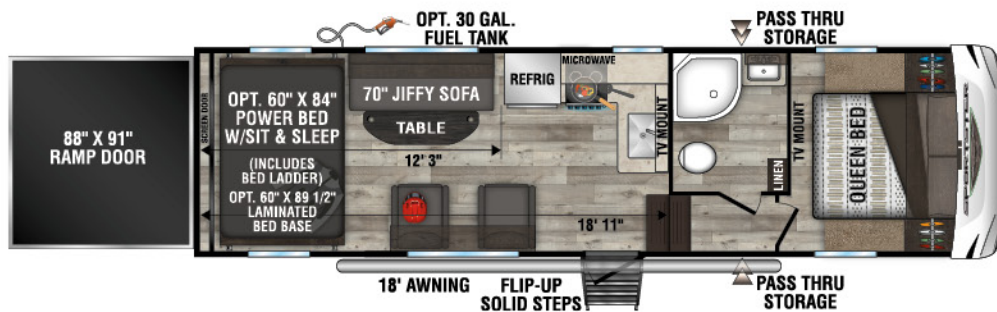

UVW - 8,100
Exterior Length - 32' 6"
Sleeps - 7

311TH10

UVW - 8,810
Exterior Length - 34'
Sleeps - 7

2023 SPORTSTER TOY HAULERS

FIFTH WHEEL TOY HAULERS

331TH13

UVW - 9,780
Exterior Length - 38' 6"
Sleeps - 8