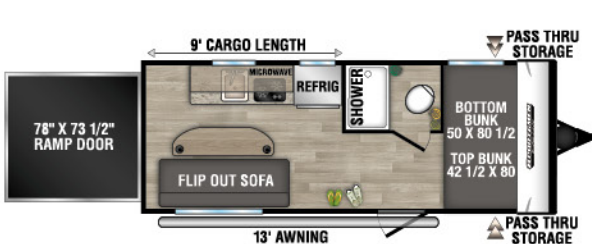

180TH TOY HAULER UWV - 3,340 | Exterior Length - 21' 8" | Sleeps - 4