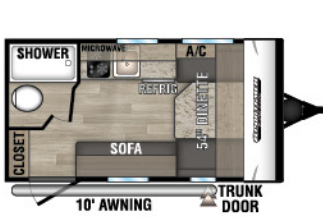

2023 SPORTSMEN CLASSIC TRAVEL TRAILERS

STANDARDS

- KZ Exclusive Tough Shield .030 Exterior Metal
- R-7* Insulation in Sidewalls
- Front Diamond Plate
- Tinted Windows
- Radial Tires
- Self-Adjust Electric Brakes
- Rear Bumper w/Sewer Hose Storage
- Digital TV Antenna
- Cable Hookup
- City Water Fill
- 12V Converter w/Charger
- LP Tank
- Shower & Toilet
- 6-Gallon LP DSI Water Heater
- Rail-Style Cabinet Doors w/Modern Handles
- Overhead Cabinets
- LED Interior Lights
- Tank Monitor Panel
- 2-Burner Range
- Microwave
- 8 CU FT 12V Refrigerator (N/A 130RB)
- Single-Bowl Sink

*Calculated R-Value

NOTE: Options and packages can be found on the website

130RB
UWV - 2,350 | Exterior Length - 16' 9" | Sleeps - 2