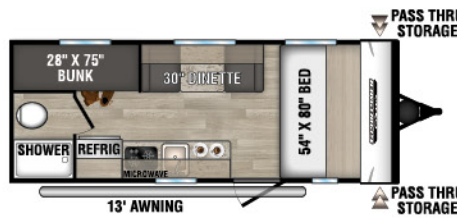

*Calculated R-Value

NOTE: Options and packages can be found on the website

130RB
UWV - 2,350 | Exterior Length - 16' 9" | Sleeps - 2

160QB
UWV - 2,940 | Exterior Length - 22' | Sleeps - 3

160RBT
UWV - 2,850 | Exterior Length - 19' 2" | Sleeps - 6

170MB
UWV - 2,980 | Exterior Length - 22' | Sleeps - 3

180BH
UWV - 2,690 | Exterior Length - 21' 5" | Sleeps - 4

180RBT
UWV - 3,380 | Exterior Length - 21' 9" | Sleeps - 8

180TH TOY HAULER UWV - 3,340 | Exterior Length - 21' 8" | Sleeps - 4

181BH UWV - 3,070 | Exterior Length - 21' 5" | Sleeps - 5

181SS UWV - 3,520 | Exterior Length - 22' 2" | Sleeps - 4

191BHK
UWV - 3,490 | Exterior Length - 22' 1" | Sleeps - 5

Dealer:

985 N 900 W SHIPSEWANA, IN 46565