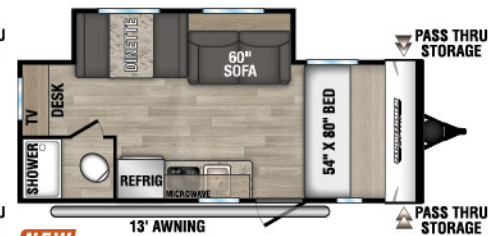

170MB
UWV - 2,980 | Exterior Length - 22' | Sleeps - 3

180BH
UWV - 2,690 | Exterior Length - 21' 5" | Sleeps - 4

180RBT
UWV - 3,380 | Exterior Length - 21' 9" | Sleeps - 8

180TH TOY HAULER UWV - 3,340 | Exterior Length - 21' 8" | Sleeps - 4

181BH UWV - 3,070 | Exterior Length - 21' 5" | Sleeps - 5

181SS UWV - 3,520 | Exterior Length - 22' 2" | Sleeps - 4

191BHK
UWV - 3,490 | Exterior Length - 22' 1" | Sleeps - 5

Dealer:

985 N 900 W SHIPSEWANA, IN 46565