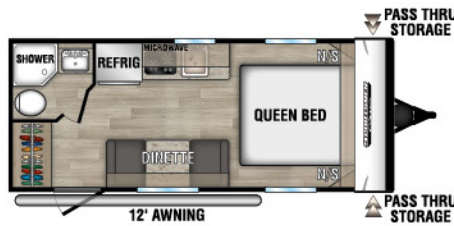

*Calculated R-Value

NOTE: Options and packages can be found on the website

130RB
UWV - 2,350 | Exterior Length - 16' 9" | Sleeps - 2

160QB
UWV - 2,940 | Exterior Length - 22' | Sleeps - 3

160RBT
UWV - 2,850 | Exterior Length - 19' 2" | Sleeps - 6