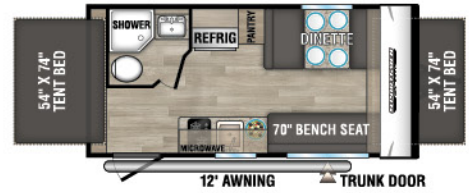

*Calculated R-Value

NOTE: Options and packages can be found on the website

130RB
UWV - 2,350 | Exterior Length - 16' 9" | Sleeps - 2

160QB
UWV - 2,940 | Exterior Length - 22' | Sleeps - 3

160RBT
UWV - 2,850 | Exterior Length - 19' 2" | Sleeps - 6

170MB
UWV - 2,980 | Exterior Length - 22' | Sleeps - 3

180BH
UWV - 2,690 | Exterior Length - 21' 5" | Sleeps - 4

180RBT
UWV - 3,380 | Exterior Length - 21' 9" | Sleeps - 8

180TH TOY HAULER UWV - 3,340 | Exterior Length - 21' 8" | Sleeps - 4