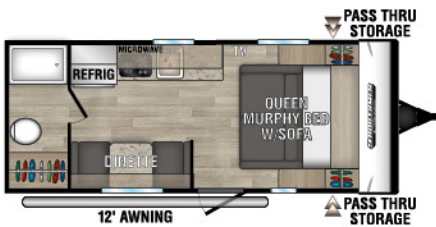

*Calculated R-Value

NOTE: Options and packages can be found on the website

130RB
UWV - 2,350 | Exterior Length - 16' 9" | Sleeps - 2

160QB
UWV - 2,940 | Exterior Length - 22' | Sleeps - 3

160RBT
UWV - 2,850 | Exterior Length - 19' 2" | Sleeps - 6