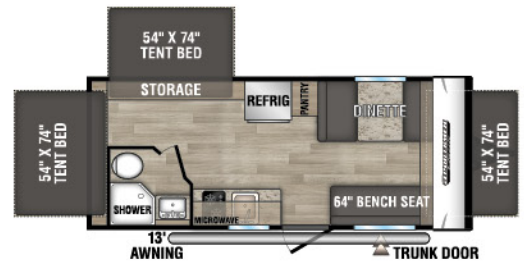

*Calculated R-Value

NOTE: Options and packages can be found on the website

130RB
UWV - 2,350 | Exterior Length - 16' 9" | Sleeps - 2

160QB
UWV - 2,940 | Exterior Length - 22' | Sleeps - 3

160RBT
UWV - 2,850 | Exterior Length - 19' 2" | Sleeps - 6

170MB
UWV - 2,980 | Exterior Length - 22' | Sleeps - 3

180BH
UWV - 2,690 | Exterior Length - 21' 5" | Sleeps - 4

180RBT
UWV - 3,380 | Exterior Length - 21' 9" | Sleeps - 8

180TH TOY HAULER UWV - 3,340 | Exterior Length - 21' 8" | Sleeps - 4

181BH UWV - 3,070 | Exterior Length - 21' 5" | Sleeps - 5

181SS UWV - 3,520 | Exterior Length - 22' 2" | Sleeps - 4

191BHK
UWV - 3,490 | Exterior Length - 22' 1" | Sleeps - 5

Dealer:

985 N 900 W SHIPSEWANA, IN 46565