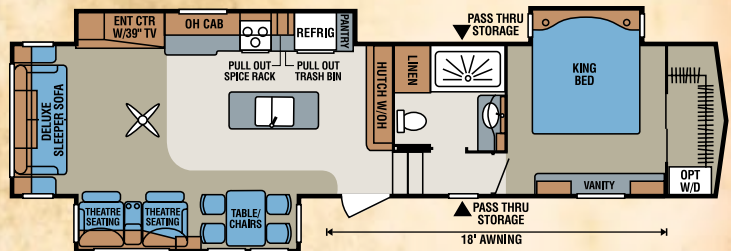

Standards

Wide Body Structure
Frameless Windows
Theatre Seating
Table & 4 Chairs
Colored Infused High Gloss
Tan Fiberglass
39" LED TV
Decorative Backsplash at Kitchen Areas
Ceiling Fan
Raised Panel OH Cabinet Doors
12V LED Lightening
8 cu Refrigerator
Pullout Faucet in Kitchen
Pendant Light Above Island Kitchens
Kick Plate w/Rope Lighting at Island
Solid Surface Countertops
w/Recessed Sink Covers
Built-In Pullout Spice Rack
(where available)
Built-In Pull Out Trash Bin
Decorative Bedspread w/Pillow Shams
King Size Bed w/Upgraded 80" Long
Pillow Top Mattress

Porcelain Toilet
50 Amp Service
30" OTR Microwave
12 Gallon G/E Water Heater
Plumb for W/D
Wire for 2nd A/C in Bedroom
Light at Step Well
6 Sided Aluminum Frame
Quad Step
Slam Latch Baggage Doors
16" Aluminum Wheels
Swing Away Assist Grab Handle
Spare Tire and Hoist
Auto Leveling System
RotoFlex Hitch
Extra Large Basement Storage
Lighted Power Awning
Deluxe Sleeper Sofa
1 pc Fiberglass Shower w/Built-In Seat
and Triple Sliding Glass Doors
Over-Sized Walk-In Closet
Extra Wide Crown Molding
15,000 BTU A/C

Hidden Cabinet Hinges
Fantastic Fan in Living Room
One-Touch Remote for Slides, Awning,
Lights & Leveling
Reflective Insulation: Calculated R Value 38
(Roof / Floor / Front / Rear)
Flush Mounted Oven w/Glass Cover
7,000# Axles
Ladder

Options

Dyson Vac
Fireplace
Bedroom TV
Dual Pane Windows
Washer/Dryer
Generator Prep w/Surge Protector
12 Cu Side X Side Refrigerator
Flip-Up Bike tray
Slide Out Covers
2nd A/C in Bedroom