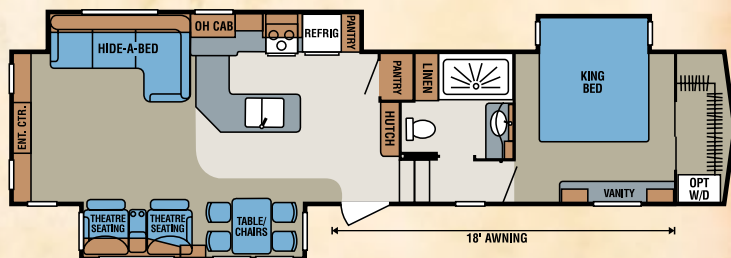

Nugget

Discovery