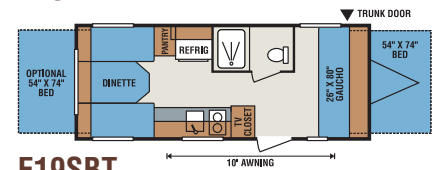

E19SBT

Dealer:

ASK ABOUT OUR 1-YEAR WARRANTY!

For more product details and in-depth information, visit us on the web at www.kz-rv.com