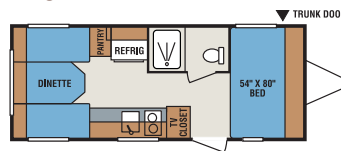

The Escape floorplans use all of the available space for amenities and storage with plenty of room to relax. "Spree Escape... Camping Made Easy."

Standard Features

- 2 Burner Cooktop
- 3 Cubic Foot Gas/Electric Refrigerator
- Microwave
- TV Antenna
- 6 Gallon Gas Water Heater
- 20# Gas Bottle
- Spare Tire
- 2 Stabilizer Jacks
- Awning
- Shower & Toilet
- Single Bowl Sink
- 54" Dinette Seats
- Overhead Cabinets
- 10 Gallon Fresh Water Tank
- Tinted Windows
- City Water Fill
- 12V Converter with Charger
- 14" Tires
- AM/FM/MP3/iPod Radio
- R-7 Insulation
- Cable Hook Up

Options

- 16,000 BTU Furnace
- 5,000 BTU Air Conditioner (13 & 14 Only)
- 6,000 BTU Air Conditioner (16 & 19 Only)
- 8,000 BTU Air Conditioner (16 & 19 Only)
- 13,500 BTU Air Conditioner (16 & 19 Only)
- Aluminum Wheels (2)
- 2 Additional Stabilizer Jacks
- Front Window
- Surge Brakes
- Front Tent (E16RBT)
- Rear Tent (E19SBT)

SPECIFICATIONS	E14RB	E16BH	E16RBT	E19BH	E19SB	E19SBT
UVW (Unloaded Veh. Wt.) *	2,172	2,330	2,421	2,702	2,700	2,815
Dry Hitch Weight *	286	272	309	308	337	318
Dry Axle Weight *	1,886	2,058	2,112	2,394	2,363	2,497
NCC (Net Carrying Cap.)	528	370	379	798	800	685
GVWR	2,700	2,700	2,800	3,500	3,500	3,500
Interior Height	75"	75"	75"	75"	75"	75"
Exterior Height w/out AC	99"	99"	99"	100"	100"	100"
Exterior Width	84"	84"	84"	84"	84"	84"
Exterior Length	16'	17' 4"	17' 4"	20' 9"	20' 9"	20' 9"
Refrigerator (cu. feet)	3	3	3	4	4	4
Wtr. Htr. Cap. (gal. Gas)	6	6	6	6	6	6
Fresh Water Cap. (gal.)	10	10	10	20	20	20
Waste Water Cap. (gal.)	9	9	9	9	15	15
Gray Water Cap. (gal.)	15	15	15	15	15	15
LP Gas Cap. (lbs.)	20	20	20	20	20	20
Furnace BTUs (1,000's) Opt.	16	16	16	16	16	16
Tire Size	13"	13"	13"	14"	14"	14"
Awning	10'	10'	10'	10'	10'	10'