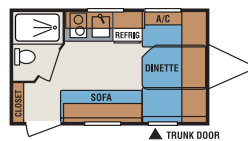

The Escape floorplans use all of the available space for amenities and storage with plenty of room to relax. "Spree Escape... Camping Made Easy."

Standard Features

- 2 Burner Cooktop
- 3 Cubic Foot Gas/Electric Refrigerator
- Microwave
- TV Antenna
- 6 Gallon Gas Water Heater
- 20# Gas Bottle
- Spare Tire
- 2 Stabilizer Jacks
- Awning
- Shower & Toilet
- Single Bowl Sink
- 54" Dinette Seats
- Overhead Cabinets
- 10 Gallon Fresh Water Tank
- Tinted Windows
- City Water Fill
- 12V Converter with Charger
- 14" Tires
- AM/FM/MP3/iPod Radio
- R-7 Insulation
- Cable Hook Up

Options

- 16,000 BTU Furnace
- 5,000 BTU Air Conditioner (13 & 14 Only)
- 6,000 BTU Air Conditioner (16 & 19 Only)
- 8,000 BTU Air Conditioner (16 & 19 Only)
- 13,500 BTU Air Conditioner (16 & 19 Only)
- Aluminum Wheels (2)
- 2 Additional Stabilizer Jacks
- Front Window
- Surge Brakes
- Front Tent (E16RBT)
- Rear Tent (E19SBT)

SPECIFICATIONS	E14RB	E16BH	E16RBT	E19BH	E19SB	E19SBT
UVW (Unloaded Veh. Wt.) *	2,172	2,330	2,421	2,702	2,700	2,815
Dry Hitch Weight *	286	272	309	308	337	318
Dry Axle Weight *	1,886	2,058	2,112	2,394	2,363	2,497
NCC (Net Carrying Cap.)	528	370	379	798	800	685
GVWR	2,700	2,700	2,800	3,500	3,500	3,500
Interior Height	75"	75"	75"	75"	75"	75"
Exterior Height w/out AC	99"	99"	99"	100"	100"	100"
Exterior Width	84"	84"	84"	84"	84"	84"
Exterior Length	16'	17' 4"	17' 4"	20' 9"	20' 9"	20' 9"
Refrigerator (cu. feet)	3	3	3	4	4	4
Wtr. Htr. Cap. (gal. Gas)	6	6	6	6	6	6
Fresh Water Cap. (gal.)	10	10	10	20	20	20
Waste Water Cap. (gal.)	9	9	9	9	15	15
Gray Water Cap. (gal.)	15	15	15	15	15	15
LP Gas Cap. (lbs.)	20	20	20	20	20	20
Furnace BTUs (1,000's) Opt.	16	16	16	16	16	16
Tire Size	13"	13"	13"	14"	14"	14"
Awning	10'	10'	10'	10'	10'	10'