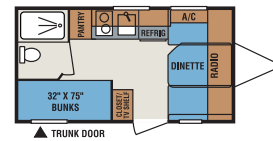

The Escape floorplans use all of the available space for amenities and storage with plenty of room to relax. "Spree Escape... Camping Made Easy."

Standard Features

- 2 Burner Cooktop
- 3 Cubic Foot Gas/Electric Refrigerator
- Microwave
- TV Antenna
- 6 Gallon Gas Water Heater
- 20# Gas Bottle
- Spare Tire
- 2 Stabilizer Jacks
- Awning
- Shower & Toilet
- Single Bowl Sink
- 54" Dinette Seats
- Overhead Cabinets
- 10 Gallon Fresh Water Tank
- Tinted Windows
- City Water Fill
- 12V Converter with Charger
- 14" Tires
- AM/FM/MP3/iPod Radio
- R-7 Insulation
- Cable Hook Up

Options

- 16,000 BTU Furnace
- 5,000 BTU Air Conditioner (13 & 14 Only)
- 6,000 BTU Air Conditioner (16 & 19 Only)
- 8,000 BTU Air Conditioner (16 & 19 Only)
- 13,500 BTU Air Conditioner (16 & 19 Only)
- Aluminum Wheels (2)
- 2 Additional Stabilizer Jacks
- Front Window
- Surge Brakes
- Front Tent (E16RBT)
- Rear Tent (E19SBT)

SPECIFICATIONS	E14RB	E16BH	E16RBT	E19BH	E19SB	E19SBT
UVW (Unloaded Veh. Wt.) *	2,172	2,330	2,421	2,702	2,700	2,815
Dry Hitch Weight *	286	272	309	308	337	318
Dry Axle Weight *	1,886	2,058	2,112	2,394	2,363	2,497
NCC (Net Carrying Cap.)	528	370	379	798	800	685
GVWR	2,700	2,700	2,800	3,500	3,500	3,500
Interior Height	75"	75"	75"	75"	75"	75"
Exterior Height w/out AC	99"	99"	99"	100"	100"	100"
Exterior Width	84"	84"	84"	84"	84"	84"
Exterior Length	16'	17' 4"	17' 4"	20' 9"	20' 9"	20' 9"
Refrigerator (cu. feet)	3	3	3	4	4	4
Wtr. Htr. Cap. (gal. Gas)	6	6	6	6	6	6
Fresh Water Cap. (gal.)	10	10	10	20	20	20
Waste Water Cap. (gal.)	9	9	9	9	15	15
Gray Water Cap. (gal.)	15	15	15	15	15	15
LP Gas Cap. (lbs.)	20	20	20	20	20	20
Furnace BTUs (1,000's) Opt.	16	16	16	16	16	16
Tire Size	13"	13"	13"	14"	14"	14"
Awning	10'	10'	10'	10'	10'	10'