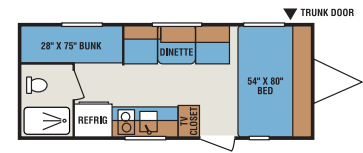

The Escape floorplans use all of the available space for amenities and storage with plenty of room to relax. "Spree Escape... Camping Made Easy."

Standard Features

- 2 Burner Cooktop
- 3 Cubic Foot Gas/Electric Refrigerator
- Microwave
- TV Antenna
- 6 Gallon Gas Water Heater
- 20# Gas Bottle
- Spare Tire
- 2 Stabilizer Jacks
- Awning
- Shower & Toilet
- Single Bowl Sink
- 54" Dinette Seats
- Overhead Cabinets
- 10 Gallon Fresh Water Tank
- Tinted Windows
- City Water Fill
- 12V Converter with Charger
- 14" Tires
- AM/FM/MP3/iPod Radio
- R-7 Insulation
- Cable Hook Up

Options

- 16,000 BTU Furnace
- 5,000 BTU Air Conditioner (13 & 14 Only)
- 6,000 BTU Air Conditioner (16 & 19 Only)
- 8,000 BTU Air Conditioner (16 & 19 Only)
- 13,500 BTU Air Conditioner (16 & 19 Only)
- Aluminum Wheels (2)
- 2 Additional Stabilizer Jacks
- Front Window
- Surge Brakes
- Front Tent (E16RBT)
- Rear Tent (E19SBT)

SPECIFICATIONS	E14RB	E16BH	E16RBT	E19BH	E19SB	E19SBT
UVW (Unloaded Veh. Wt.) *	2,172	2,330	2,421	2,702	2,700	2,815
Dry Hitch Weight *	286	272	309	308	337	318
Dry Axle Weight *	1,886	2,058	2,112	2,394	2,363	2,497
NCC (Net Carrying Cap.)	528	370	379	798	800	685
GVWR	2,700	2,700	2,800	3,500	3,500	3,500
Interior Height	75"	75"	75"	75"	75"	75"
Exterior Height w/out AC	99"	99"	99"	100"	100"	100"
Exterior Width	84"	84"	84"	84"	84"	84"
Exterior Length	16'	17' 4"	17' 4"	20' 9"	20' 9"	20' 9"
Refrigerator (cu. feet)	3	3	3	4	4	4
Wtr. Htr. Cap. (gal. Gas)	6	6	6	6	6	6
Fresh Water Cap. (gal.)	10	10	10	20	20	20
Waste Water Cap. (gal.)	9	9	9	9	15	15
Gray Water Cap. (gal.)	15	15	15	15	15	15
LP Gas Cap. (lbs.)	20	20	20	20	20	20
Furnace BTUs (1,000's) Opt.	16	16	16	16	16	16
Tire Size	13"	13"	13"	14"	14"	14"
Awning	10'	10'	10'	10'	10'	10'