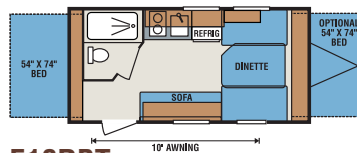

The Escape floorplans use all of the available space for amenities and storage with plenty of room to relax. "Spree Escape... Camping Made Easy."

Standard Features

- 2 Burner Cooktop
- 3 Cubic Foot Gas/Electric Refrigerator
- Microwave
- TV Antenna
- 6 Gallon Gas Water Heater
- 20# Gas Bottle
- Spare Tire
- 2 Stabilizer Jacks
- Awning
- Shower & Toilet
- Single Bowl Sink
- 54" Dinette Seats
- Overhead Cabinets
- 10 Gallon Fresh Water Tank
- Tinted Windows
- City Water Fill
- 12V Converter with Charger
- 14" Tires
- AM/FM/MP3/iPod Radio
- R-7 Insulation
- Cable Hook Up

Options

- 16,000 BTU Furnace
- 5,000 BTU Air Conditioner (13 & 14 Only)
- 6,000 BTU Air Conditioner (16 & 19 Only)
- 8,000 BTU Air Conditioner (16 & 19 Only)
- 13,500 BTU Air Conditioner (16 & 19 Only)
- Aluminum Wheels (2)
- 2 Additional Stabilizer Jacks
- Front Window
- Surge Brakes
- Front Tent (E16RBT)
- Rear Tent (E19SBT)

SPECIFICATIONS	E14RB	E16BH	E16RBT	E19BH	E19SB	E19SBT
UVW (Unloaded Veh. Wt.) *	2,172	2,330	2,421	2,702	2,700	2,815
Dry Hitch Weight *	286	272	309	308	337	318
Dry Axle Weight *	1,886	2,058	2,112	2,394	2,363	2,497
NCC (Net Carrying Cap.)	528	370	379	798	800	685
GVWR	2,700	2,700	2,800	3,500	3,500	3,500
Interior Height	75"	75"	75"	75"	75"	75"
Exterior Height w/out AC	99"	99"	99"	100"	100"	100"
Exterior Width	84"	84"	84"	84"	84"	84"
Exterior Length	16'	17' 4"	17' 4"	20' 9"	20' 9"	20' 9"
Refrigerator (cu. feet)	3	3	3	4	4	4
Wtr. Htr. Cap. (gal. Gas)	6	6	6	6	6	6
Fresh Water Cap. (gal.)	10	10	10	20	20	20
Waste Water Cap. (gal.)	9	9	9	9	15	15
Gray Water Cap. (gal.)	15	15	15	15	15	15
LP Gas Cap. (lbs.)	20	20	20	20	20	20
Furnace BTUs (1,000's) Opt.	16	16	16	16	16	16
Tire Size	13"	13"	13"	14"	14"	14"
Awning	10'	10'	10'	10'	10'	10'