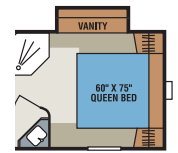

### D275RL Wardrobe Closet Slide Option

	D245RL	D245SB	D275RE	D275RL	D295BH	D295CS	D296BH	D305BH
UVW (Unloaded Vehicle Weight)*	6,588	6,963	7,167	7,089	7,365	8,045	8,102	8,066
Dry Hitch Weight*	1,254	1,279	1,202	1,037	1,299	1,316	1,189	1,268
Dry Axle Weight*	5,334	5,684	5,965	6,052	6,066	6,729	6,913	6,798
NCC (Net Carrying Capacity)	2,212	1,837	1,633	1,712	1,435	1,754	1,698	1,734
GVWR	8,800	8,800	8,800	8,800	8,800	9,800	9,800	9,800
Exterior Height	11' 11"	12'	11' 10 1/2"	11' 11"	12'	11' 10"	11' 9"	11' 9 1/2"
Exterior Width	96"	96"	96"	96"	96"	96"	96"	96"
Exterior Length	27' 3"	27' 11"	29' 8"	29' 4"	31' 9"	31' 11"	33' 11"	34' 1"
Refrigerator (cu. feet)	6	6	6	6	6	6	6	6
Water Heater Cap. (gal. G/E w/DSI)	6	6	6	6	6	6	6	6
Fresh Water Cap. (gal.)	55	55	55	55	55	55	55	55
Waste Water Cap. (gal.)	32	32	32	32	32	32	32	32
Gray Water Cap. (gal.)	32	32	32	32	32	32	32	32
LP Gas Cap. (lbs.)	60	60	60	60	60	60	60	60
Furnace BTUs (1,000's)	30	30	30	30	30	30	30	30
Tire Size	15"	15"	15"	15"	15"	15"	15"	15"
Awning	16'	16'	14'	18'	17'	14'	17'	18'