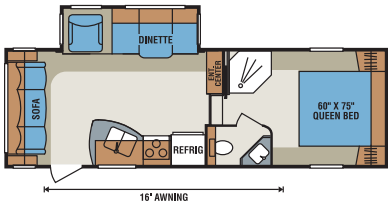

D245RL

	D245RL	D245SB	D275RE	D275RL	D295BH	D295CS	D296BH	D305BH
UVW (Unloaded Vehicle Weight)*	6,588	6,963	7,167	7,089	7,365	8,045	8,102	8,066
Dry Hitch Weight*	1,254	1,279	1,202	1,037	1,299	1,316	1,189	1,268
Dry Axle Weight*	5,334	5,684	5,965	6,052	6,066	6,729	6,913	6,798
NCC (Net Carrying Capacity)	2,212	1,837	1,633	1,712	1,435	1,754	1,698	1,734
GVWR	8,800	8,800	8,800	8,800	8,800	9,800	9,800	9,800
Exterior Height	11' 11"	12'	11' 10 1/2"	11' 11"	12'	11' 10"	11' 9"	11' 9 1/2"
Exterior Width	96"	96"	96"	96"	96"	96"	96"	96"
Exterior Length	27' 3"	27' 11"	29' 8"	29' 4"	31' 9"	31' 11"	33' 11"	34' 1"
Refrigerator (cu. feet)	6	6	6	6	6	6	6	6
Water Heater Cap. (gal. G/E w/DSI)	6	6	6	6	6	6	6	6
Fresh Water Cap. (gal.)	55	55	55	55	55	55	55	55
Waste Water Cap. (gal.)	32	32	32	32	32	32	32	32
Gray Water Cap. (gal.)	32	32	32	32	32	32	32	32
LP Gas Cap. (lbs.)	60	60	60	60	60	60	60	60
Furnace BTUs (1,000's)	30	30	30	30	30	30	30	30
Tire Size	15"	15"	15"	15"	15"	15"	15"	15"
Awning	16'	16'	14'	18'	17'	14'	17'	18'

*This weight reflects the average unit weight for a 5 month period for each model. Your trailer weight will vary according to optional equipment.

ASK ABOUT OUR 2-YEAR WARRANTY!

Options

Countertop Extension
Air Bed Sofa
Table and Chairs with Leaf
Recliner (1 or 2)
8 Cu. Refrigerator
Fireplace
Central Vac
Shur-Flo Power Vent

15,000 BTU A/C ipo 13,500
Ladder
Power Awning
Aluminum Wheels
Equa-Flex Suspension
Outside Grill
Spare Tire/Carrier/Cover
Sidewinder Hitch
Wardrobe Closet Slide
(D245SB & D275RL Only)

Optional Road Trip Package

Aluminum Wheels
Equa-Flex Suspension
Spare Tire/Carrier/Cover
Ladder
Power Awning
8 Cu. Refrigerator
Innerspring
Mattress

Dealer:

For more product details and in-depth information, visit us on the web at www.kz-rv.com