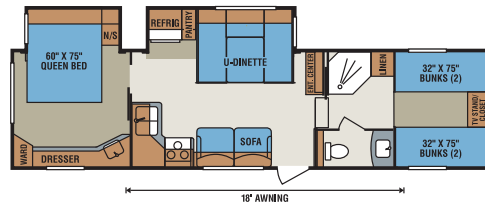

D305BH

	D245RL	D245SB	D275RE	D275RL	D295BH	D295CS	D296BH	D305BH
UVW (Unloaded Vehicle Weight)*	6,588	6,963	7,167	7,089	7,365	8,045	8,102	8,066
Dry Hitch Weight*	1,254	1,279	1,202	1,037	1,299	1,316	1,189	1,268
Dry Axle Weight*	5,334	5,684	5,965	6,052	6,066	6,729	6,913	6,798
NCC (Net Carrying Capacity)	2,212	1,837	1,633	1,712	1,435	1,754	1,698	1,734
GVWR	8,800	8,800	8,800	8,800	8,800	9,800	9,800	9,800
Exterior Height	11' 11"	12'	11' 10 1/2"	11' 11"	12'	11' 10"	11' 9"	11' 9 1/2"
Exterior Width	96"	96"	96"	96"	96"	96"	96"	96"
Exterior Length	27' 3"	27' 11"	29' 8"	29' 4"	31' 9"	31' 11"	33' 11"	34' 1"
Refrigerator (cu. feet)	6	6	6	6	6	6	6	6
Water Heater Cap. (gal. G/E w/DSI)	6	6	6	6	6	6	6	6
Fresh Water Cap. (gal.)	55	55	55	55	55	55	55	55
Waste Water Cap. (gal.)	32	32	32	32	32	32	32	32
Gray Water Cap. (gal.)	32	32	32	32	32	32	32	32
LP Gas Cap. (lbs.)	60	60	60	60	60	60	60	60
Furnace BTUs (1,000's)	30	30	30	30	30	30	30	30
Tire Size	15"	15"	15"	15"	15"	15"	15"	15"
Awning	16'	16'	14'	18'	17'	14'	17'	18'

*This weight reflects the average unit weight for a 5 month period for each model. Your trailer weight will vary according to optional equipment.

ASK ABOUT OUR 2-YEAR WARRANTY!

Options

Countertop Extension
Air Bed Sofa
Table and Chairs with Leaf
Recliner (1 or 2)
8 Cu. Refrigerator
Fireplace
Central Vac
Shur-Flo Power Vent

15,000 BTU A/C ipo 13,500
Ladder
Power Awning
Aluminum Wheels
Equa-Flex Suspension
Outside Grill
Spare Tire/Carrier/Cover
Sidewinder Hitch
Wardrobe Closet Slide
(D245SB & D275RL Only)

Optional Road Trip Package

Aluminum Wheels
Equa-Flex Suspension
Spare Tire/Carrier/Cover
Ladder
Power Awning
8 Cu. Refrigerator
Innerspring
Mattress

Dealer:

For more product details and in-depth information, visit us on the web at www.kz-rv.com