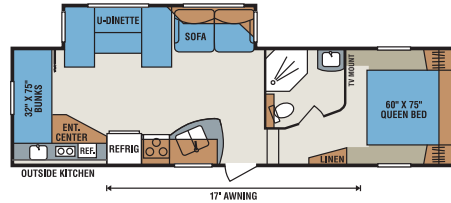

D295BH

	D245RL	D245SB	D275RE	D275RL	D295BH	D295CS	D296BH	D305BH
UVW (Unloaded Vehicle Weight)*	6,588	6,963	7,167	7,089	7,365	8,045	8,102	8,066
Dry Hitch Weight*	1,254	1,279	1,202	1,037	1,299	1,316	1,189	1,268
Dry Axle Weight*	5,334	5,684	5,965	6,052	6,066	6,729	6,913	6,798
NCC (Net Carrying Capacity)	2,212	1,837	1,633	1,712	1,435	1,754	1,698	1,734
GVWR	8,800	8,800	8,800	8,800	8,800	9,800	9,800	9,800
Exterior Height	11' 11"	12'	11' 10 1/2"	11' 11"	12'	11' 10"	11' 9"	11' 9 1/2"
Exterior Width	96"	96"	96"	96"	96"	96"	96"	96"
Exterior Length	27' 3"	27' 11"	29' 8"	29' 4"	31' 9"	31' 11"	33' 11"	34' 1"
Refrigerator (cu. feet)	6	6	6	6	6	6	6	6
Water Heater Cap. (gal. G/E w/DSI)	6	6	6	6	6	6	6	6
Fresh Water Cap. (gal.)	55	55	55	55	55	55	55	55
Waste Water Cap. (gal.)	32	32	32	32	32	32	32	32
Gray Water Cap. (gal.)	32	32	32	32	32	32	32	32
LP Gas Cap. (lbs.)	60	60	60	60	60	60	60	60
Furnace BTUs (1,000's)	30	30	30	30	30	30	30	30
Tire Size	15"	15"	15"	15"	15"	15"	15"	15"
Awning	16'	16'	14'	18'	17'	14'	17'	18'

*This weight reflects the average unit weight for a 5 month period for each model. Your trailer weight will vary according to optional equipment.

ASK ABOUT OUR 2-YEAR WARRANTY!

Options

Countertop Extension
Air Bed Sofa
Table and Chairs with Leaf
Recliner (1 or 2)
8 Cu. Refrigerator
Fireplace
Central Vac
Shur-Flo Power Vent

15,000 BTU A/C ipo 13,500
Ladder
Power Awning
Aluminum Wheels
Equa-Flex Suspension
Outside Grill
Spare Tire/Carrier/Cover
Sidewinder Hitch
Wardrobe Closet Slide
(D245SB & D275RL Only)

Optional Road Trip Package

Aluminum Wheels
Equa-Flex Suspension
Spare Tire/Carrier/Cover
Ladder
Power Awning
8 Cu. Refrigerator
Innerspring
Mattress

Dealer:

For more product details and in-depth information, visit us on the web at www.kz-rv.com