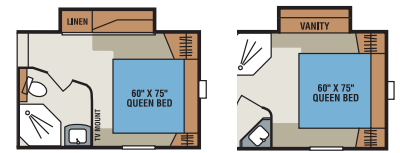

D275RL Wardrobe Closet Slide Option

D245SB Wardrobe Closet Slide Option