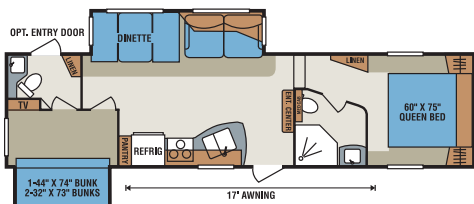

D296BH

	D245RL	D245SB	D275RE	D275RL	D295BH	D295CS	D296BH	D305BH
UVW (Unloaded Vehicle Weight)*	6,588	6,963	7,167	7,089	7,365	8,045	8,102	8,066
Dry Hitch Weight*	1,254	1,279	1,202	1,037	1,299	1,316	1,189	1,268
Dry Axle Weight*	5,334	5,684	5,965	6,052	6,066	6,729	6,913	6,798
NCC (Net Carrying Capacity)	2,212	1,837	1,633	1,712	1,435	1,754	1,698	1,734
GVWR	8,800	8,800	8,800	8,800	8,800	9,800	9,800	9,800
Exterior Height	11' 11"	12'	11' 10 1/2"	11' 11"	12'	11' 10"	11' 9"	11' 9 1/2"
Exterior Width	96"	96"	96"	96"	96"	96"	96"	96"
Exterior Length	27' 3"	27' 11"	29' 8"	29' 4"	31' 9"	31' 11"	33' 11"	34' 1"
Refrigerator (cu. feet)	6	6	6	6	6	6	6	6
Water Heater Cap. (gal. G/E w/DSI)	6	6	6	6	6	6	6	6
Fresh Water Cap. (gal.)	55	55	55	55	55	55	55	55
Waste Water Cap. (gal.)	32	32	32	32	32	32	32	32
Gray Water Cap. (gal.)	32	32	32	32	32	32	32	32
LP Gas Cap. (lbs.)	60	60	60	60	60	60	60	60
Furnace BTUs (1,000's)	30	30	30	30	30	30	30	30
Tire Size	15"	15"	15"	15"	15"	15"	15"	15"
Awning	16'	16'	14'	18'	17'	14'	17'	18'

*This weight reflects the average unit weight for a 5 month period for each model. Your trailer weight will vary according to optional equipment.

ASK ABOUT OUR 2-YEAR WARRANTY!

Options

Countertop Extension
Air Bed Sofa
Table and Chairs with Leaf
Recliner (1 or 2)
8 Cu. Refrigerator
Fireplace
Central Vac
Shur-Flo Power Vent

15,000 BTU A/C ipo 13,500
Ladder
Power Awning
Aluminum Wheels
Equa-Flex Suspension
Outside Grill
Spare Tire/Carrier/Cover
Sidewinder Hitch
Wardrobe Closet Slide
(D245SB & D275RL Only)

Optional Road Trip Package

Aluminum Wheels
Equa-Flex Suspension
Spare Tire/Carrier/Cover
Ladder
Power Awning
8 Cu. Refrigerator
Innerspring
Mattress

Dealer:

For more product details and in-depth information, visit us on the web at www.kz-rv.com