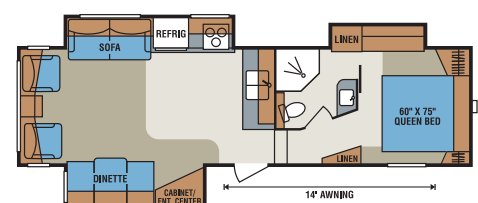

D295CS

	D245RL	D245SB	D275RE	D275RL	D295BH	D295CS	D296BH	D305BH
UVW (Unloaded Vehicle Weight)*	6,588	6,963	7,167	7,089	7,365	8,045	8,102	8,066
Dry Hitch Weight*	1,254	1,279	1,202	1,037	1,299	1,316	1,189	1,268
Dry Axle Weight*	5,334	5,684	5,965	6,052	6,066	6,729	6,913	6,798
NCC (Net Carrying Capacity)	2,212	1,837	1,633	1,712	1,435	1,754	1,698	1,734
GVWR	8,800	8,800	8,800	8,800	8,800	9,800	9,800	9,800
Exterior Height	11' 11"	12'	11' 10 1/2"	11' 11"	12'	11' 10"	11' 9"	11' 9 1/2"
Exterior Width	96"	96"	96"	96"	96"	96"	96"	96"
Exterior Length	27' 3"	27' 11"	29' 8"	29' 4"	31' 9"	31' 11"	33' 11"	34' 1"
Refrigerator (cu. feet)	6	6	6	6	6	6	6	6
Water Heater Cap. (gal. G/E w/DSI)	6	6	6	6	6	6	6	6
Fresh Water Cap. (gal.)	55	55	55	55	55	55	55	55
Waste Water Cap. (gal.)	32	32	32	32	32	32	32	32
Gray Water Cap. (gal.)	32	32	32	32	32	32	32	32
LP Gas Cap. (lbs.)	60	60	60	60	60	60	60	60
Furnace BTUs (1,000's)	30	30	30	30	30	30	30	30
Tire Size	15"	15"	15"	15"	15"	15"	15"	15"
Awning	16'	16'	14'	18'	17'	14'	17'	18'

*This weight reflects the average unit weight for a 5 month period for each model. Your trailer weight will vary according to optional equipment.

ASK ABOUT OUR 2-YEAR WARRANTY!

Options

Countertop Extension
Air Bed Sofa
Table and Chairs with Leaf
Recliner (1 or 2)
8 Cu. Refrigerator
Fireplace
Central Vac
Shur-Flo Power Vent

15,000 BTU A/C ipo 13,500
Ladder
Power Awning
Aluminum Wheels
Equa-Flex Suspension
Outside Grill
Spare Tire/Carrier/Cover
Sidewinder Hitch
Wardrobe Closet Slide
(D245SB & D275RL Only)

Optional Road Trip Package

Aluminum Wheels
Equa-Flex Suspension
Spare Tire/Carrier/Cover
Ladder
Power Awning
8 Cu. Refrigerator
Innerspring
Mattress

Dealer:

For more product details and in-depth information, visit us on the web at www.kz-rv.com