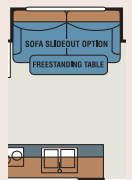

COYOTE

CL230
Sofa Slide Out Option