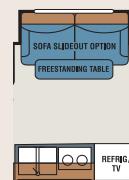

COYOTE

CL164
Sofa Slide Out Option