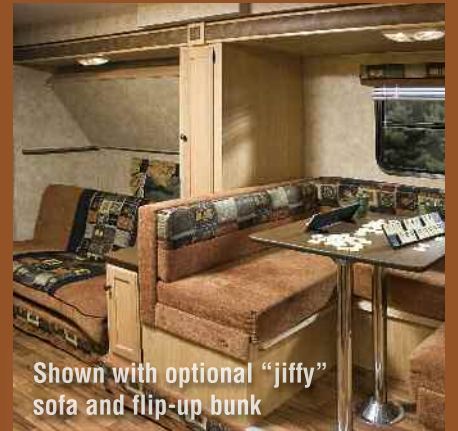

COYOTE

Shown in Adobe Décor with standard bunks

16C

CL180

CL232SS

This lightweight trailers utilizes every inch for your convenience and family fun. With a décor that creates a warm inviting feeling, every time you come "home" you will feel welcome. The standard double bunks, or available "jiffy" sofa and flip-up bunk, provide plenty of living space for your family and friends.

Shown with optional "jiffy" sofa and flip-up bunk

Shown in Adobe Décor
with standard bike door

CL230

With the new standard easy access door, the family bikes are just a door handle away! Your family and friends will love the double bunks, and the dinette converts for even more sleeping space. Ample storage in the kitchen and bedroom gives everything its place. With all of its new features, the CL230 will turn even a weekend getaway into a fun-filled vacation.

Options

- Heated Bunk End
- 19" TV with Bracket
- Oven
- 6 Gallon Gas/Electric DSI Water Heater
- Heat Strip

- 2nd Tent (16C Only)
- Outside Speakers
- Outside Grill
- Spare Tire/Carrier/Cover
- Aluminum Wheels
- Power Awning