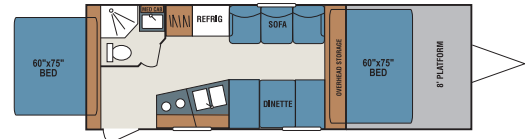

Standard Features

- TV Antenna and Booster
- 13,500 BTU A/C
- AM/FM CD Player
- Awning
- Monitor Panel
- 6 Cubic Foot Refrigerator
- Cable Hook Up
- 2 Burner Range
- 6 Gallon Gas/Elec. Water Heater
- 20lb. Gas Bottles
- Gas Bottle Cover
- 50 Gallon Fresh Water Tank
- Metal Drawer Guides

- Range Hood with Light and Exhaust Fan
- Power Vent in Bath
- Cargo Net
- Water Heater Bypass Kit
- Patio Door Light
- 2 Front Angle Lights
- Skylight
- 4 Stabilizer Jacks
- Sunbrella Tent
- Riser Kit
- Outside Spray Port
- Tinted Windows
- Mudd Tires

Boulder Package

- Microwave
- 2 Speed Fan Bunk Light
- Tub Surround
- Aluminum Wheels
- Generator Tray

Options

- Sport Entertainment Package #1
- Oven
- 50 Gallon Water Tank
- Power Awning
- Spare Tire/Carrier/Cover
- Outside Speakers
- Heated Bunk Ends
- 19" TV with Bracket
- Fuel Cell with Pump Station
- Outside Grill
- Heat Strip

CRC201

SPECIFICATIONS	CRC201	CRC210KS	CRC220	CRC222
Axle Weight*	4,167	4,980	4,570	5,108
Dry Hitch Weight*	303	370	390	340
UVW (Unloaded Vehicle Weight)*	4,470	5,350	4,960	5,448
GVWR	7,000	7,940	7,000	7,940
NCC (Net Carrying Capacity)	2,530	2,590	2,040	2,492
Exterior Height w/ AC	10' 7"	10' 7"	10' 7"	10' 8"
Exterior Length	29' 9"	32' 10"	32' 4"	32' 9"
Exterior Width	96"	96"	96"	96"
Fresh Water Cap. (gallons)	50	50	50	50
Black Water Cap. (gallons)	32	32	32	32
Gray Water Cap. (gallons)	32	32	32	32
Furnace BTUs (1,000s)	20	20	20	20
LP Gas Cap. (lbs.)	40	40	40	40
Interior Height	78"	78"	78"	78"
Tire Size (Radial)	15"	15"	15"	15"
Awning	14'	15'	14'	14'
Water Heater (Gas/Electric DSI) (gallons)	6	6	6	6

*This weight reflects the average unit weight for a 5 month period for each model. Your trailer weight will vary according to optional equipment.

ASK ABOUT OUR 2-YEAR WARRANTY!

Dealer: