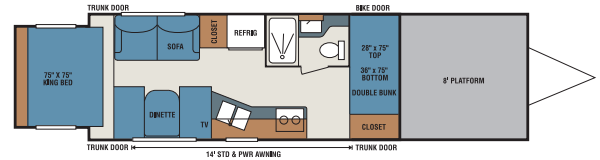

Standard Features

- TV Antenna and Booster
- 13,500 BTU A/C
- AM/FM CD Player
- Awning
- Monitor Panel
- 6 Cubic Foot Refrigerator
- Cable Hook Up
- 2 Burner Range
- 6 Gallon Gas/Elec. Water Heater
- 20lb. Gas Bottles
- Gas Bottle Cover
- 50 Gallon Fresh Water Tank
- Metal Drawer Guides

- Range Hood with Light and Exhaust Fan
- Power Vent in Bath
- Cargo Net
- Water Heater Bypass Kit
- Patio Door Light
- 2 Front Angle Lights
- Skylight
- 4 Stabilizer Jacks
- Sunbrella Tent
- Riser Kit
- Outside Spray Port
- Tinted Windows
- Mudd Tires

Boulder Package

- Microwave
- 2 Speed Fan Bunk Light
- Tub Surround
- Aluminum Wheels
- Generator Tray

Options

- Sport Entertainment Package #1
- Oven
- 50 Gallon Water Tank
- Power Awning
- Spare Tire/Carrier/Cover
- Outside Speakers
- Heated Bunk Ends
- 19" TV with Bracket
- Fuel Cell with Pump Station
- Outside Grill
- Heat Strip

CRC210KS

SPECIFICATIONS	CRC201	CRC210KS	CRC220	CRC222
Axle Weight*	4,167	4,980	4,570	5,108
Dry Hitch Weight*	303	370	390	340
UVW (Unloaded Vehicle Weight)*	4,470	5,350	4,960	5,448
GVWR	7,000	7,940	7,000	7,940
NCC (Net Carrying Capacity)	2,530	2,590	2,040	2,492
Exterior Height w/ AC	10' 7"	10' 7"	10' 7"	10' 8"
Exterior Length	29' 9"	32' 10"	32' 4"	32' 9"
Exterior Width	96"	96"	96"	96"
Fresh Water Cap. (gallons)	50	50	50	50
Black Water Cap. (gallons)	32	32	32	32
Gray Water Cap. (gallons)	32	32	32	32
Furnace BTUs (1,000s)	20	20	20	20
LP Gas Cap. (lbs.)	40	40	40	40
Interior Height	78"	78"	78"	78"
Tire Size (Radial)	15"	15"	15"	15"
Awning	14'	15'	14'	14'
Water Heater (Gas/Electric DSI) (gallons)	6	6	6	6

*This weight reflects the average unit weight for a 5 month period for each model. Your trailer weight will vary according to optional equipment.

ASK ABOUT OUR 2-YEAR WARRANTY!

Dealer: