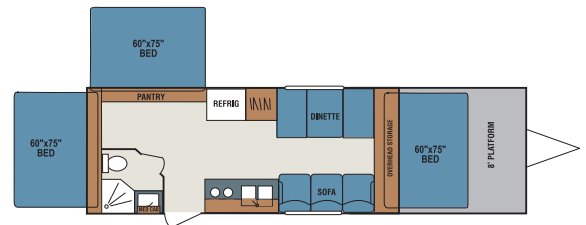

Standard Features

- TV Antenna and Booster
- 13,500 BTU A/C
- AM/FM CD Player
- Awning
- Monitor Panel
- 6 Cubic Foot Refrigerator
- Cable Hook Up
- 2 Burner Range
- 6 Gallon Gas/Elec. Water Heater
- 20lb. Gas Bottles
- Gas Bottle Cover
- 50 Gallon Fresh Water Tank
- Metal Drawer Guides

- Range Hood with Light and Exhaust Fan
- Power Vent in Bath
- Cargo Net
- Water Heater Bypass Kit
- Patio Door Light
- 2 Front Angle Lights
- Skylight
- 4 Stabilizer Jacks
- Sunbrella Tent
- Riser Kit
- Outside Spray Port
- Tinted Windows
- Mudd Tires

Boulder Package

- Microwave
- 2 Speed Fan Bunk Light
- Tub Surround
- Aluminum Wheels
- Generator Tray

Options

- Sport Entertainment Package #1
- Oven
- 50 Gallon Water Tank
- Power Awning
- Spare Tire/Carrier/Cover
- Outside Speakers
- Heated Bunk Ends
- 19" TV with Bracket
- Fuel Cell with Pump Station
- Outside Grill
- Heat Strip

CRC220

SPECIFICATIONS	CRC201	CRC210KS	CRC220	CRC222
Axle Weight*	4,167	4,980	4,570	5,108
Dry Hitch Weight*	303	370	390	340
UVW (Unloaded Vehicle Weight)*	4,470	5,350	4,960	5,448
GVWR	7,000	7,940	7,000	7,940
NCC (Net Carrying Capacity)	2,530	2,590	2,040	2,492
Exterior Height w/ AC	10' 7"	10' 7"	10' 7"	10' 8"
Exterior Length	29' 9"	32' 10"	32' 4"	32' 9"
Exterior Width	96"	96"	96"	96"
Fresh Water Cap. (gallons)	50	50	50	50
Black Water Cap. (gallons)	32	32	32	32
Gray Water Cap. (gallons)	32	32	32	32
Furnace BTUs (1,000s)	20	20	20	20
LP Gas Cap. (lbs.)	40	40	40	40
Interior Height	78"	78"	78"	78"
Tire Size (Radial)	15"	15"	15"	15"
Awning	14'	15'	14'	14'
Water Heater (Gas/Electric DSI) (gallons)	6	6	6	6

*This weight reflects the average unit weight for a 5 month period for each model. Your trailer weight will vary according to optional equipment.

ASK ABOUT OUR 2-YEAR WARRANTY!

Dealer: