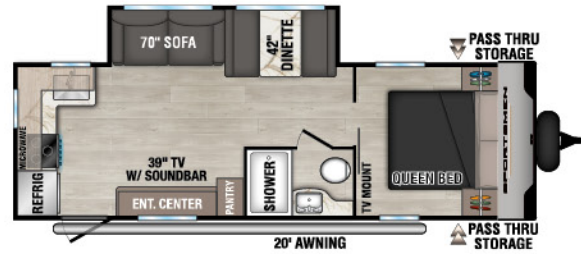

SPORTSMEN

SE

RECREATIONAL
VEHICLES

VALUE-PACKED TRAVEL TRAILERS

NEW

241BHKSE

UVW - 5,670 | Exterior Length - 28' 8" | Sleeps - 7

241RKSE

UVW - 5,610 | Exterior Length - 28' 2" | Sleeps - 5

251RSSE

UVW - 5,760 | Exterior Length - 29' 7" | Sleeps - 6

260BHSE

UVW - 4,990 | Exterior Length - 28' 7" | Sleeps - 9

261BHKSE

UVW - 6,270 | Exterior Length - 31' 7" | Sleeps - 9

292RBKSE

UVW - 7,070 | Exterior Length - 32' 11" | Sleeps - 5

2025 SPORTSMEN SE

301BHKSE

UVW - 6,430 | Exterior Length - 32'10" | Sleeps - 10

301DBSE

UVW - 6,360 | Exterior Length - 32'10" | Sleeps - 8

303QBSE