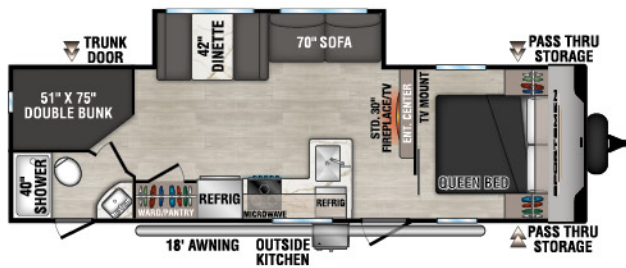

SPORTSMEN

SE

RECREATIONAL
VEHICLES

VALUE-PACKED TRAVEL TRAILERS

NEW

241BHKSE

UVW - 5,670 | Exterior Length - 28' 8" | Sleeps - 7

241RKSE

UVW - 5,610 | Exterior Length - 28' 2" | Sleeps - 5

251RSSE

UVW - 5,760 | Exterior Length - 29' 7" | Sleeps - 6

260BHSE

UVW - 4,990 | Exterior Length - 28' 7" | Sleeps - 9

261BHKSE

UVW - 6,270 | Exterior Length - 31' 7" | Sleeps - 9

292RBKSE

UVW - 7,070 | Exterior Length - 32' 11" | Sleeps - 5

2025 SPORTSMEN SE

301BHKSE

UVW - 6,430 | Exterior Length - 32'10" | Sleeps - 10

301DBSE

UVW - 6,360 | Exterior Length - 32'10" | Sleeps - 8

303QBSE

UVW - 7,600 | Exterior Length - 35'4" | Sleeps - 5

332BHKSE

UVW - 7,660 | Exterior Length - 37'3" | Sleeps - 10

NEW

333BHKSE

UVW - 8,440 | Exterior Length - 37'7" | Sleeps - 8

Sportsmen SE

KZ RECREATIONAL VEHICLES