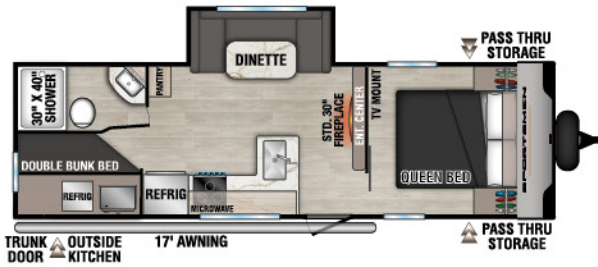

SPORTSMEN

SE

RECREATIONAL
VEHICLES

VALUE-PACKED TRAVEL TRAILERS

NEW

241BHKSE

UVW - 5,670 | Exterior Length - 28' 8" | Sleeps - 7

241RKSE

UVW - 5,610 | Exterior Length - 28' 2" | Sleeps - 5

251RSSE

UVW - 5,760 | Exterior Length - 29' 7" | Sleeps - 6

260BHSE

UVW - 4,990 | Exterior Length - 28' 7" | Sleeps - 9

261BHKSE

UVW - 6,270 | Exterior Length - 31' 7" | Sleeps - 9

292RBKSE

UVW - 7,070 | Exterior Length - 32' 11" | Sleeps - 5

2025 SPORTSMEN SE

301BHKSE

UVW - 6,430 | Exterior Length - 32'10" | Sleeps - 10

301DBSE

UVW - 6,360 | Exterior Length - 32'10" | Sleeps - 8

303QBSE

UVW - 7,600 | Exterior Length - 35'4" | Sleeps - 5

332BHKSE

UVW - 7,660 | Exterior Length - 37'3" | Sleeps - 10

NEW

333BHKSE

UVW - 8,440 | Exterior Length - 37'7" | Sleeps - 8

Sportsmen SE

KZ RECREATIONAL VEHICLES