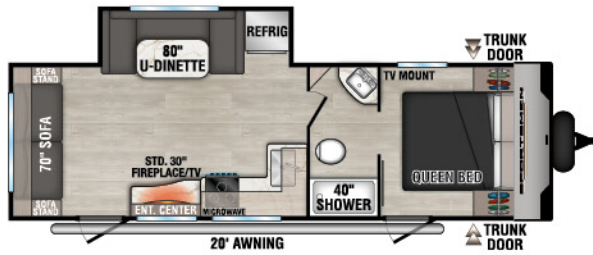

SPORTSMEN

SE

RECREATIONAL
VEHICLES

VALUE-PACKED TRAVEL TRAILERS

NEW

241BHKSE

UVW - 5,670 | Exterior Length - 28' 8" | Sleeps - 7

241RKSE

UVW - 5,610 | Exterior Length - 28' 2" | Sleeps - 5

251RSSE

UVW - 5,760 | Exterior Length - 29' 7" | Sleeps - 6

260BHSE

UVW - 4,990 | Exterior Length - 28' 7" | Sleeps - 9

261BHKSE

UVW - 6,270 | Exterior Length - 31' 7" | Sleeps - 9

292RBKSE

UVW - 7,070 | Exterior Length - 32' 11" | Sleeps - 5

2025 SPORTSMEN SE

301BHKSE

UVW - 6,430 | Exterior Length - 32'10" | Sleeps - 10

301DBSE

UVW - 6,360 | Exterior Length - 32'10" | Sleeps - 8

303QBSE

UVW - 7,600 | Exterior Length - 35'4" | Sleeps - 5

332BHKSE

UVW - 7,660 | Exterior Length - 37'3" | Sleeps - 10

NEW

333BHKSE

UVW - 8,440 | Exterior Length - 37'7" | Sleeps - 8

Sportsmen SE

KZ RECREATIONAL VEHICLES