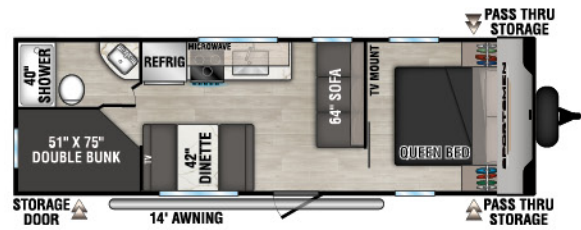

SPORTSMEN

SE

RECREATIONAL
VEHICLES

VALUE-PACKED TRAVEL TRAILERS

NEW

241BHKSE

UVW - 5,670 | Exterior Length - 28' 8" | Sleeps - 7

241RKSE

UVW - 5,610 | Exterior Length - 28' 2" | Sleeps - 5

251RSSE

UVW - 5,760 | Exterior Length - 29' 7" | Sleeps - 6

260BHSE

UVW - 4,990 | Exterior Length - 28' 7" | Sleeps - 9

261BHKSE

UVW - 6,270 | Exterior Length - 31' 7" | Sleeps - 9

292RBKSE

UVW - 7,070 | Exterior Length - 32' 11" | Sleeps - 5

2025 SPORTSMEN SE

301BHKSE

UVW - 6,430 | Exterior Length - 32'10" | Sleeps - 10

301DBSE

UVW - 6,360 | Exterior Length - 32'10" | Sleeps - 8

303QBSE

UVW - 7,600 | Exterior Length - 35'4" | Sleeps - 5

332BHKSE

UVW - 7,660 | Exterior Length - 37'3" | Sleeps - 10

NEW

333BHKSE

UVW - 8,440 | Exterior Length - 37'7" | Sleeps - 8

Sportsmen SE

KZ RECREATIONAL VEHICLES