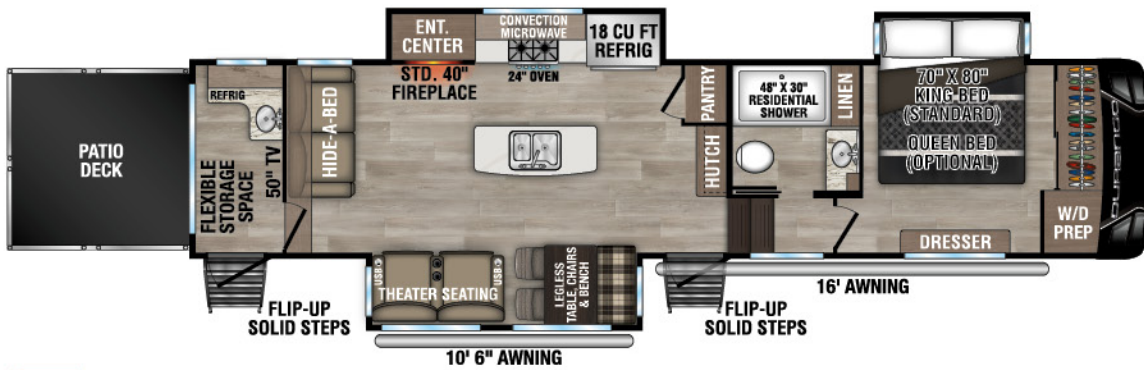

RECREATIONAL
VEHICLES

DURANGO

FULL PROFILE LUXURY FIFTH WHEELS

NEW

D281RKD UVW - 9,910 | Exterior Length - 33' 6" | Sleeps - 4

D301RLT UVW - 10,590 | Exterior Length - 34' 3" | Sleeps - 4

D321RKT UVW - 10,650 | Exterior Length - 34' 10" | Sleeps - 4

D326RLT UVW - 10,950 | Exterior Length - 37' 7" | Sleeps - 6

2025 DURANGO

D333RLT UVW - 11,110 | Exterior Length - 37'10" | Sleeps - 4

NEW

D341RPT UVW - 12,050 | Exterior Length - 37'11" | Sleeps - 4

D348BHF UVW - 13,240 | Exterior Length - 42'2" | Sleeps - 9