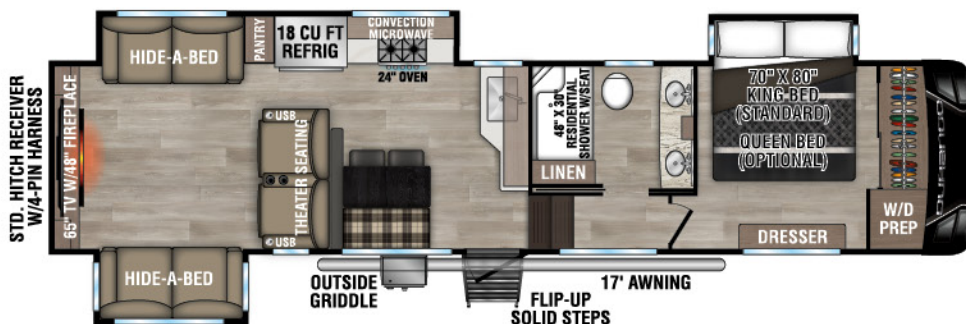

RECREATIONAL
VEHICLES

DURANGO

FULL PROFILE LUXURY FIFTH WHEELS

NEW

D281RKD UVW - 9,910 | Exterior Length - 33' 6" | Sleeps - 4

D301RLT UVW - 10,590 | Exterior Length - 34' 3" | Sleeps - 4

D321RKT UVW - 10,650 | Exterior Length - 34' 10" | Sleeps - 4

D326RLT UVW - 10,950 | Exterior Length - 37' 7" | Sleeps - 6

2025 DURANGO

D333RLT UVW - 11,110 | Exterior Length - 37'10" | Sleeps - 4

NEW

D341RPT UVW - 12,050 | Exterior Length - 37'11" | Sleeps - 4

D348BHF UVW - 13,240 | Exterior Length - 42'2" | Sleeps - 9