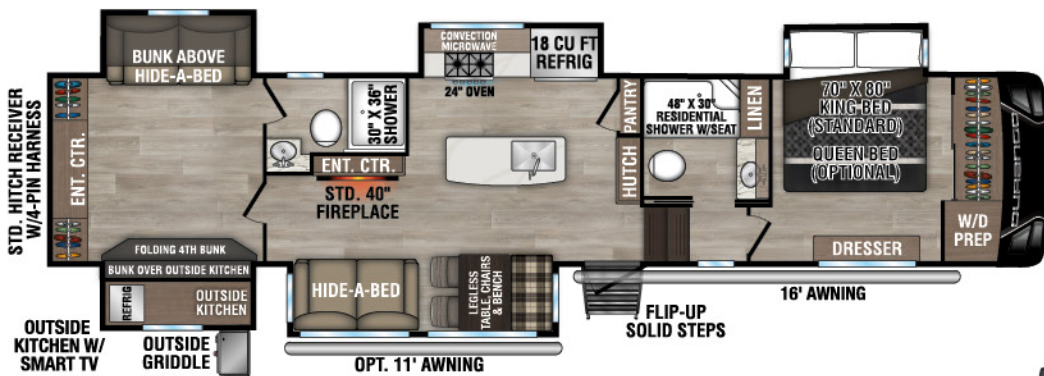

D326RLT UVW - 10,950 | Exterior Length - 37' 7" | Sleeps - 6

2025 DURANGO

D333RLT UVW - 11,110 | Exterior Length - 37'10" | Sleeps - 4

NEW

D341RPT UVW - 12,050 | Exterior Length - 37'11" | Sleeps - 4

D348BHF UVW - 13,240 | Exterior Length - 42'2" | Sleeps - 9