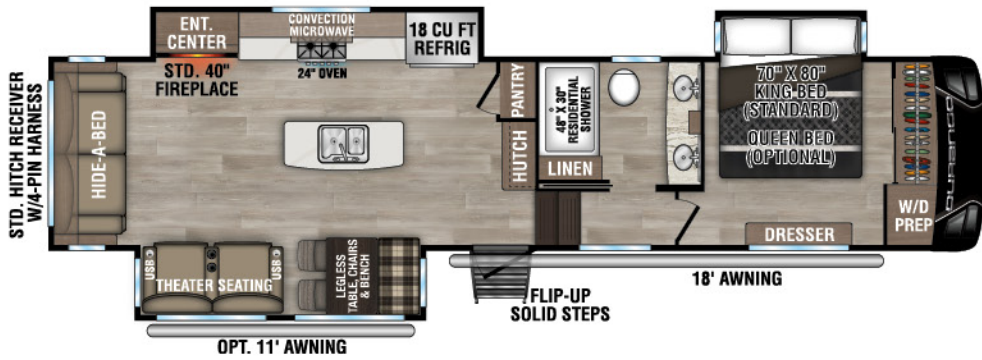

RECREATIONAL
VEHICLES

DURANGO

FULL PROFILE LUXURY FIFTH WHEELS

NEW

D281RKD UVW - 9,910 | Exterior Length - 33' 6" | Sleeps - 4

D301RLT UVW - 10,590 | Exterior Length - 34' 3" | Sleeps - 4

D321RKT UVW - 10,650 | Exterior Length - 34' 10" | Sleeps - 4

D326RLT UVW - 10,950 | Exterior Length - 37' 7" | Sleeps - 6

2025 DURANGO

D333RLT UVW - 11,110 | Exterior Length - 37'10" | Sleeps - 4

NEW

D341RPT UVW - 12,050 | Exterior Length - 37'11" | Sleeps - 4

D348BHF UVW - 13,240 | Exterior Length - 42'2" | Sleeps - 9