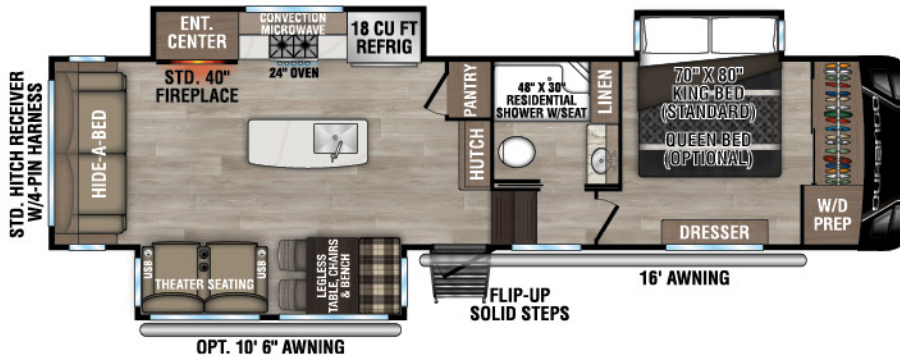

RECREATIONAL
VEHICLES

DURANGO

FULL PROFILE LUXURY FIFTH WHEELS

NEW

D281RKD UVW - 9,910 | Exterior Length - 33' 6" | Sleeps - 4

D301RLT UVW - 10,590 | Exterior Length - 34' 3" | Sleeps - 4

D321RKT UVW - 10,650 | Exterior Length - 34' 10" | Sleeps - 4

D326RLT UVW - 10,950 | Exterior Length - 37' 7" | Sleeps - 6

2025 DURANGO

D333RLT UVW - 11,110 | Exterior Length - 37'10" | Sleeps - 4

NEW

D341RPT UVW - 12,050 | Exterior Length - 37'11" | Sleeps - 4

D348BHF UVW - 13,240 | Exterior Length - 42'2" | Sleeps - 9