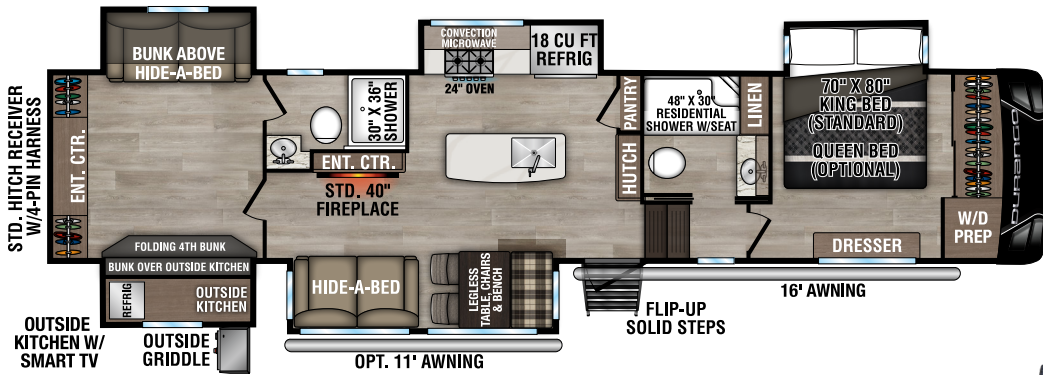

# 2025 DURANGO

D333RLT UVW - 11,110 | Exterior Length - 37'10" | Sleeps - 4

**NEW**

D341RPT UVW - 12,050 | Exterior Length - 37'11" | Sleeps - 4

D348BHF UVW - 13,240 | Exterior Length - 42'2" | Sleeps - 9