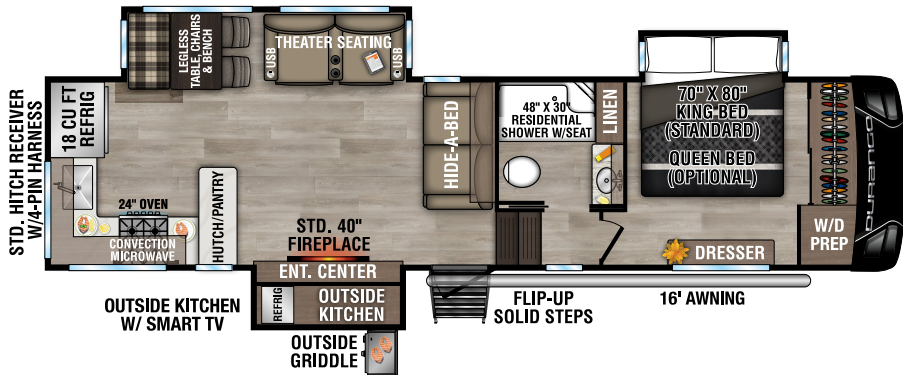

# DURANGO

FULL PROFILE LUXURY FIFTH WHEELS

**NEW**

D281RKD Uvw - 9,910 | Exterior Length - 33' 6" | Sleeps - 4

D301RLT Uvw - 10,590 | Exterior Length - 34' 3" | Sleeps - 4

D321RKT Uvw - 10,650 | Exterior Length - 34' 10" | Sleeps - 4

D326RLT Uvw - 10,950 | Exterior Length - 37' 7" | Sleeps - 6

# 2025 DURANGO

D333RLT UVW - 11,110 | Exterior Length - 37'10" | Sleeps - 4

**NEW**

D341RPT UVW - 12,050 | Exterior Length - 37'11" | Sleeps - 4

D348BHF UVW - 13,240 | Exterior Length - 42'2" | Sleeps - 9