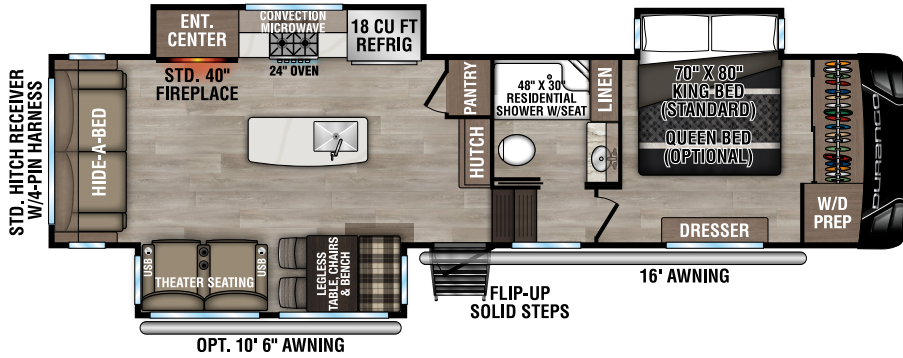

# DURANGO

FULL PROFILE LUXURY FIFTH WHEELS

**NEW**

D281RKD Uvw - 9,910 | Exterior Length - 33' 6" | Sleeps - 4

D301RLT Uvw - 10,590 | Exterior Length - 34' 3" | Sleeps - 4

D321RKT Uvw - 10,650 | Exterior Length - 34' 10" | Sleeps - 4

D326RLT Uvw - 10,950 | Exterior Length - 37' 7" | Sleeps - 6

# 2025 DURANGO

D333RLT UVW - 11,110 | Exterior Length - 37'10" | Sleeps - 4

**NEW**

D341RPT UVW - 12,050 | Exterior Length - 37'11" | Sleeps - 4

D348BHF UVW - 13,240 | Exterior Length - 42'2" | Sleeps - 9