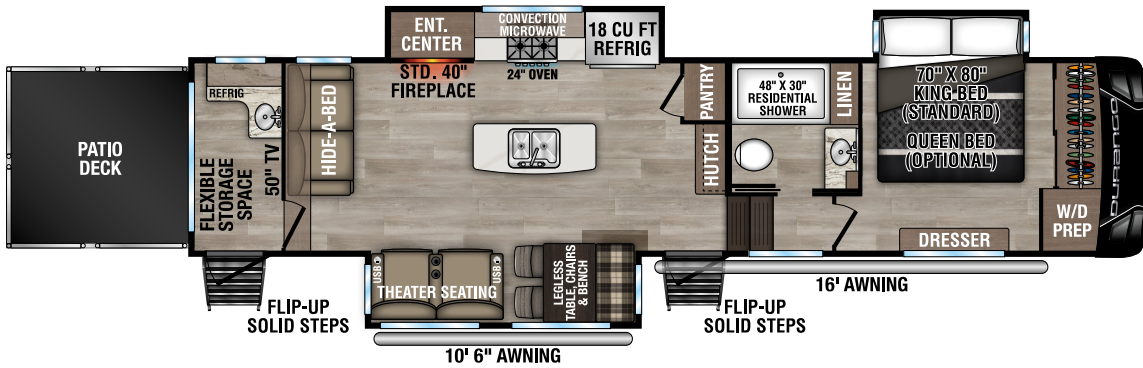

# DURANGO

FULL PROFILE LUXURY FIFTH WHEELS

**NEW**

D281RKD Uvw - 9,910 | Exterior Length - 33' 6" | Sleeps - 4

D301RLT Uvw - 10,590 | Exterior Length - 34' 3" | Sleeps - 4

D321RKT Uvw - 10,650 | Exterior Length - 34' 10" | Sleeps - 4

D326RLT Uvw - 10,950 | Exterior Length - 37' 7" | Sleeps - 6

# 2025 DURANGO

D333RLT UVW - 11,110 | Exterior Length - 37'10" | Sleeps - 4

**NEW**

D341RPT UVW - 12,050 | Exterior Length - 37'11" | Sleeps - 4

D348BHF UVW - 13,240 | Exterior Length - 42'2" | Sleeps - 9