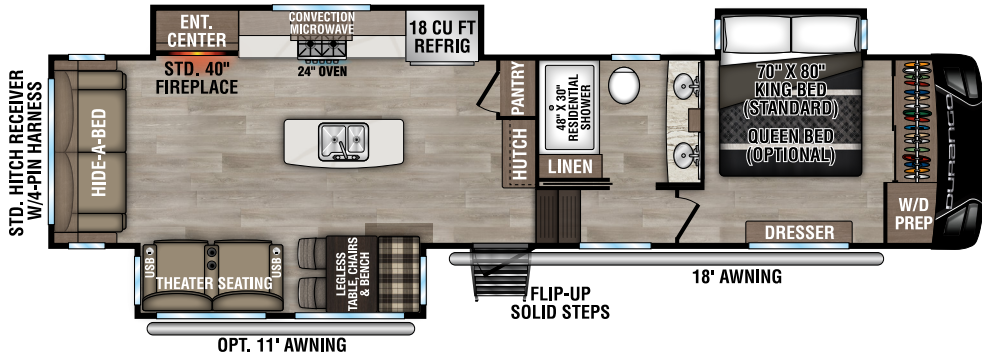

# DURANGO

FULL PROFILE LUXURY FIFTH WHEELS

**NEW**

D281RKD Uvw - 9,910 | Exterior Length - 33' 6" | Sleeps - 4

D301RLT Uvw - 10,590 | Exterior Length - 34' 3" | Sleeps - 4

D321RKT Uvw - 10,650 | Exterior Length - 34' 10" | Sleeps - 4

D326RLT Uvw - 10,950 | Exterior Length - 37' 7" | Sleeps - 6

# 2025 DURANGO

D333RLT UVW - 11,110 | Exterior Length - 37'10" | Sleeps - 4

**NEW**

D341RPT UVW - 12,050 | Exterior Length - 37'11" | Sleeps - 4

D348BHF UVW - 13,240 | Exterior Length - 42'2" | Sleeps - 9