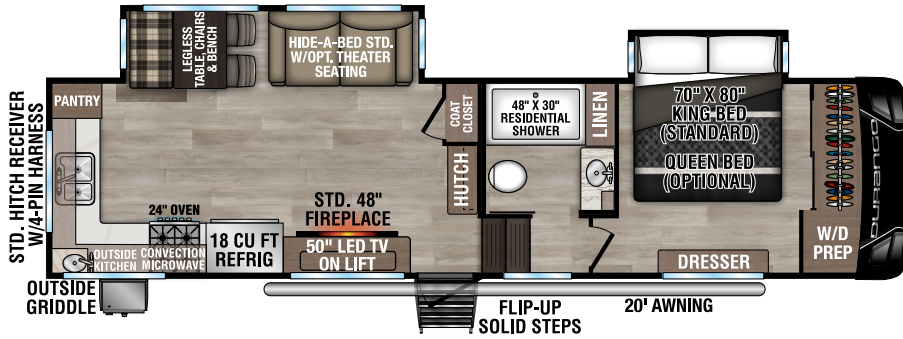

# DURANGO

FULL PROFILE LUXURY FIFTH WHEELS

**NEW**

D281RKD Uvw - 9,910 | Exterior Length - 33' 6" | Sleeps - 4

D301RLT Uvw - 10,590 | Exterior Length - 34' 3" | Sleeps - 4

D321RKT Uvw - 10,650 | Exterior Length - 34' 10" | Sleeps - 4

D326RLT Uvw - 10,950 | Exterior Length - 37' 7" | Sleeps - 6

# 2025 DURANGO

D333RLT UVW - 11,110 | Exterior Length - 37'10" | Sleeps - 4

**NEW**

D341RPT UVW - 12,050 | Exterior Length - 37'11" | Sleeps - 4

D348BHF UVW - 13,240 | Exterior Length - 42'2" | Sleeps - 9