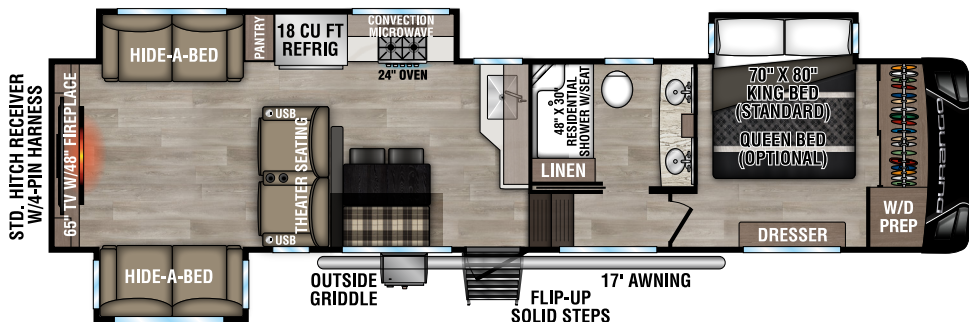

# DURANGO

FULL PROFILE LUXURY FIFTH WHEELS

**NEW**

D281RKD Uvw - 9,910 | Exterior Length - 33' 6" | Sleeps - 4

D301RLT Uvw - 10,590 | Exterior Length - 34' 3" | Sleeps - 4

D321RKT Uvw - 10,650 | Exterior Length - 34' 10" | Sleeps - 4

D326RLT Uvw - 10,950 | Exterior Length - 37' 7" | Sleeps - 6

# 2025 DURANGO

D333RLT UVW - 11,110 | Exterior Length - 37'10" | Sleeps - 4

**NEW**

D341RPT UVW - 12,050 | Exterior Length - 37'11" | Sleeps - 4

D348BHF UVW - 13,240 | Exterior Length - 42'2" | Sleeps - 9