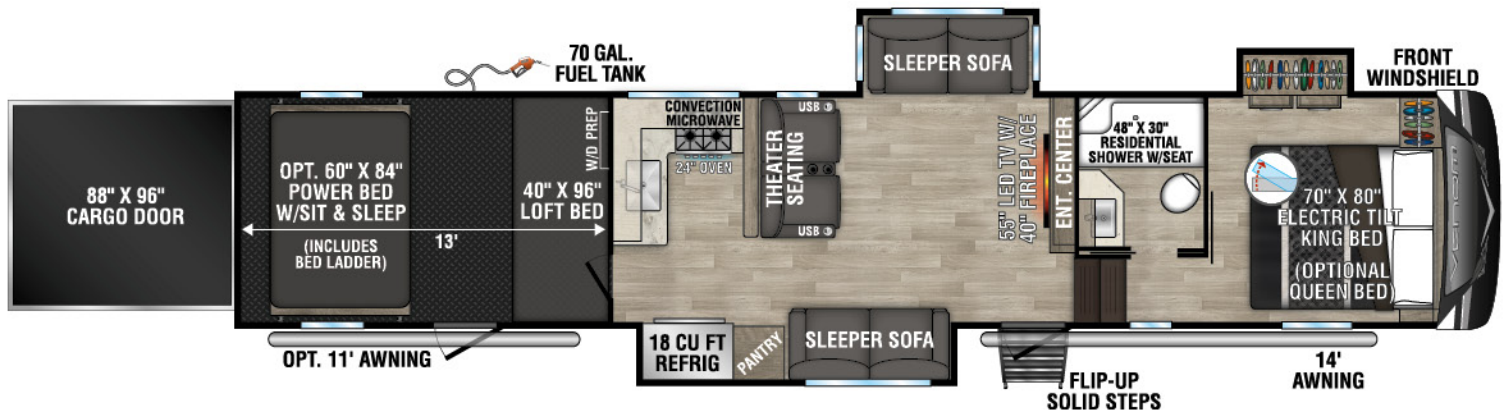

RECREATIONAL VEHICLES

VENOM

LUXURY TOY HAULERS

Venom is available in four floorplans all featuring power beds and loft beds. You'll be sure to relax in comfort and style no matter where you are!

2023 VENOM

4114TK UUV - 14,470 | Exterior Length - 43' 5" | Sleeps - 9

"OFF THE GRID" SOLAR PACKAGE

- Optional "Off the Grid" Solar Package: The roof solar prep connection makes it a breeze for our dealers to install solar panels. We use (2) 220W solar panels tied in series to produce more power than just (1) 440W panel. The MPPT charge controller produces 30% more power from the solar panel, and it's 70% more efficient than the PWM controller that competitors use. We are also able to determine battery type, lithium or lead, to maximize performance. "Off the Grid" Solar Package includes:
 - (2) 220W solar panels
 - 30A MPPT solar charge controller with MPPT remote panel
 - 2,000W pure sine wave inverter making all electrical outlets "hot"
- Plus add on (2) 100AH lithium batteries.