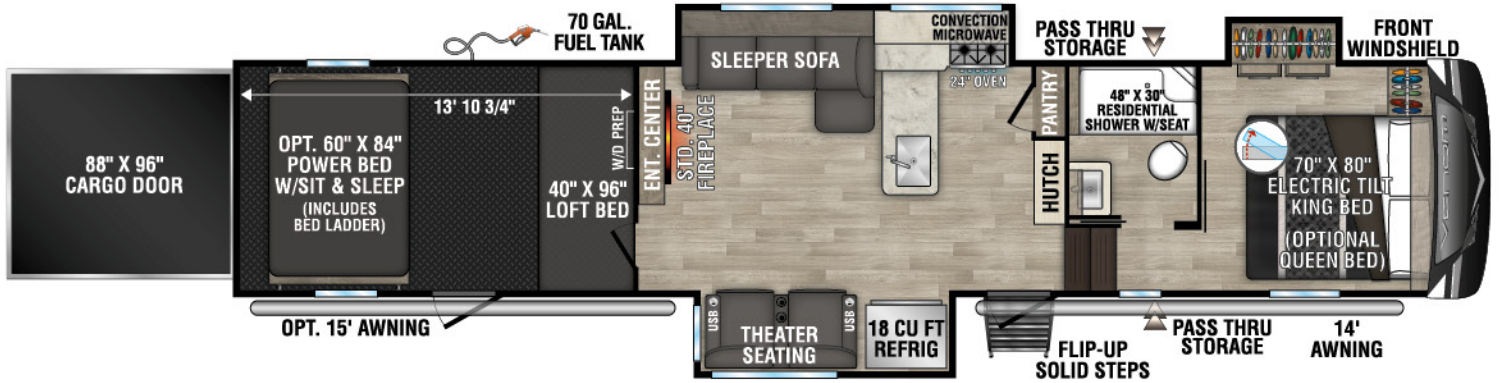

RECREATIONAL VEHICLES

VENOM

LUXURY TOY HAULERS

Venom is available in four floorplans all featuring power beds and loft beds. You'll be sure to relax in comfort and style no matter where you are!

2023 VENOM

4114TK UUV - 14,470 | Exterior Length - 43' 5" | Sleeps - 9

"OFF THE GRID" SOLAR PACKAGE

- Optional "Off the Grid" Solar Package: The roof solar prep connection makes it a breeze for our dealers to install solar panels. We use (2) 220W solar panels tied in series to produce more power than just (1) 440W panel. The MPPT charge controller produces 30% more power from the solar panel, and it's 70% more efficient than the PWM controller that competitors use. We are also able to determine battery type, lithium or lead, to maximize performance. "Off the Grid" Solar Package includes:
 - (2) 220W solar panels
 - 30A MPPT solar charge controller with MPPT remote panel
 - 2,000W pure sine wave inverter making all electrical outlets "hot"
- Plus add on (2) 100AH lithium batteries.