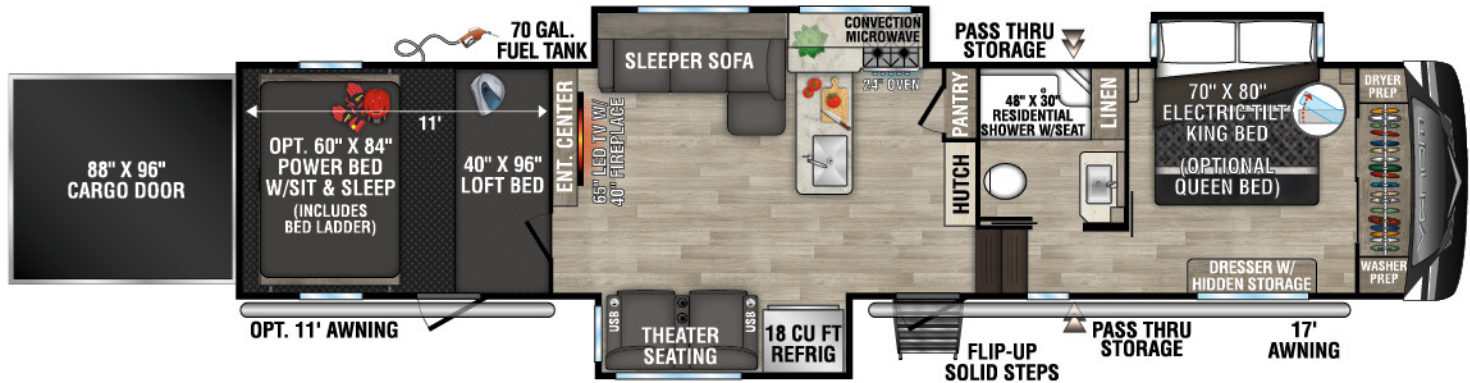

RECREATIONAL VEHICLES

VENOM

LUXURY TOY HAULERS

Venom is available in four floorplans all featuring power beds and loft beds. You'll be sure to relax in comfort and style no matter where you are!

2023 VENOM

4114TK UUV - 14,470 | Exterior Length - 43' 5" | Sleeps - 9

"OFF THE GRID" SOLAR PACKAGE

- Optional "Off the Grid" Solar Package: The roof solar prep connection makes it a breeze for our dealers to install solar panels. We use (2) 220W solar panels tied in series to produce more power than just (1) 440W panel. The MPPT charge controller produces 30% more power from the solar panel, and it's 70% more efficient than the PWM controller that competitors use. We are also able to determine battery type, lithium or lead, to maximize performance. "Off the Grid" Solar Package includes:
 - (2) 220W solar panels
 - 30A MPPT solar charge controller with MPPT remote panel
 - 2,000W pure sine wave inverter making all electrical outlets "hot"
- Plus add on (2) 100AH lithium batteries.