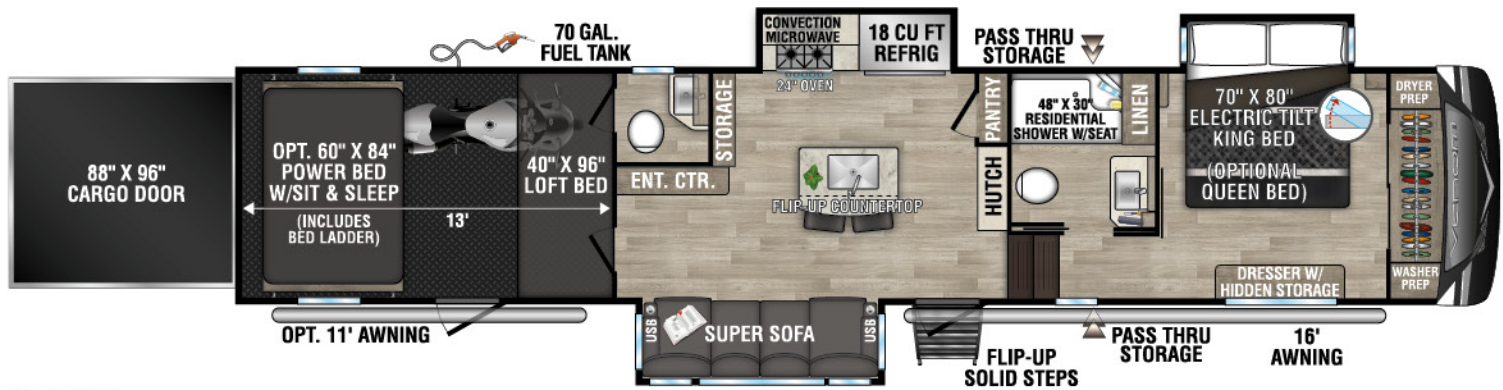

RECREATIONAL VEHICLES

VENOM

LUXURY TOY HAULERS

Venom is available in four floorplans all featuring power beds and loft beds. You'll be sure to relax in comfort and style no matter where you are!

2023 VENOM

4114TK UUV - 14,470 | Exterior Length - 43' 5" | Sleeps - 9

"OFF THE GRID" SOLAR PACKAGE

- Optional "Off the Grid" Solar Package: The roof solar prep connection makes it a breeze for our dealers to install solar panels. We use (2) 220W solar panels tied in series to produce more power than just (1) 440W panel. The MPPT charge controller produces 30% more power from the solar panel, and it's 70% more efficient than the PWM controller that competitors use. We are also able to determine battery type, lithium or lead, to maximize performance. "Off the Grid" Solar Package includes:
 - (2) 220W solar panels
 - 30A MPPT solar charge controller with MPPT remote panel
 - 2,000W pure sine wave inverter making all electrical outlets "hot"
- Plus add on (2) 100AH lithium batteries.