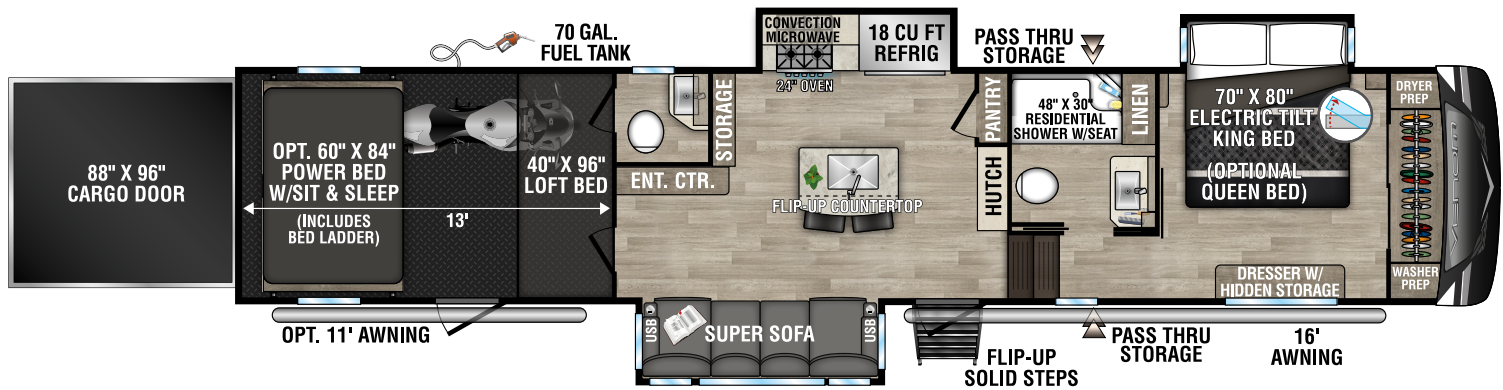

RECREATIONAL
VEHICLES

VENOM

LUXURY TOY HAULERS

Venom is available in four floorplans all featuring power beds and loft beds. You'll be sure to relax in comfort and style no matter where you are!

3911TK UUV - 14,540 | Exterior Length - 42' 8" | Sleeps - 9

4013TK UUV - 14,740 | Exterior Length - 43' 6" | Sleeps - 8

4113TK UUV - 14,360 | Exterior Length - 43' 7" | Sleeps - 10

2023 VENOM

4114TK UUV - 14,470 | Exterior Length - 43' 5" | Sleeps - 9

"OFF THE GRID" SOLAR PACKAGE

- Optional "Off the Grid" Solar Package: The roof solar prep connection makes it a breeze for our dealers to install solar panels. We use (2) 220W solar panels tied in series to produce more power than just (1) 440W panel. The MPPT charge controller produces 30% more power from the solar panel, and it's 70% more efficient than the PWM controller that competitors use. We are also able to determine battery type, lithium or lead, to maximize performance. "Off the Grid" Solar Package includes:
 - (2) 220W solar panels
 - 30A MPPT solar charge controller with MPPT remote panel
 - 2,000W pure sine wave inverter making all electrical outlets "hot"
- Plus add on (2) 100AH lithium batteries.