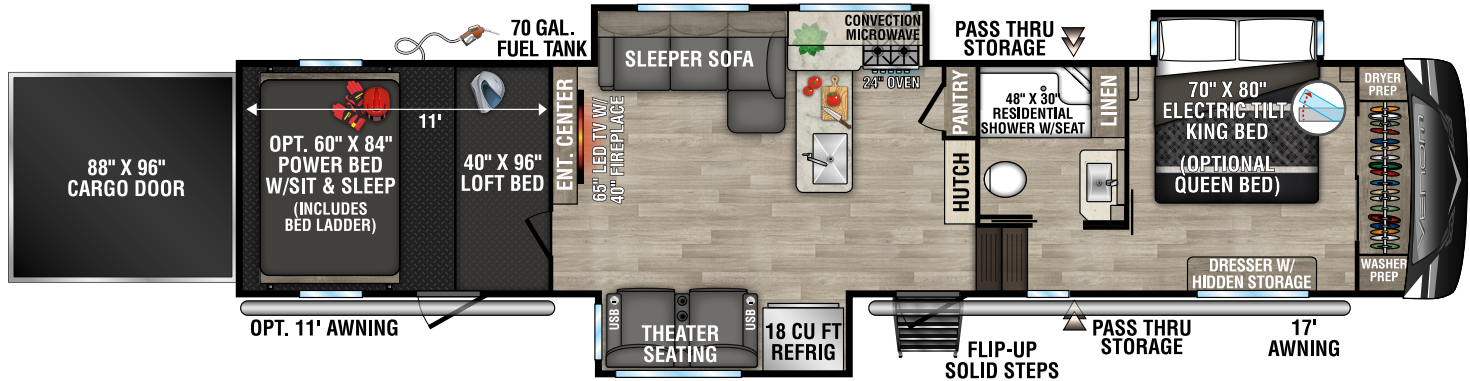

RECREATIONAL
VEHICLES

VENOM

LUXURY TOY HAULERS

Venom is available in four floorplans all featuring power beds and loft beds. You'll be sure to relax in comfort and style no matter where you are!

3911TK UUV - 14,540 | Exterior Length - 42' 8" | Sleeps - 9

4013TK UUV - 14,740 | Exterior Length - 43' 6" | Sleeps - 8

4113TK UUV - 14,360 | Exterior Length - 43' 7" | Sleeps - 10

2023 VENOM

4114TK UUV - 14,470 | Exterior Length - 43' 5" | Sleeps - 9

"OFF THE GRID" SOLAR PACKAGE

- Optional "Off the Grid" Solar Package: The roof solar prep connection makes it a breeze for our dealers to install solar panels. We use (2) 220W solar panels tied in series to produce more power than just (1) 440W panel. The MPPT charge controller produces 30% more power from the solar panel, and it's 70% more efficient than the PWM controller that competitors use. We are also able to determine battery type, lithium or lead, to maximize performance. "Off the Grid" Solar Package includes:
 - (2) 220W solar panels
 - 30A MPPT solar charge controller with MPPT remote panel
 - 2,000W pure sine wave inverter making all electrical outlets "hot"
- Plus add on (2) 100AH lithium batteries.