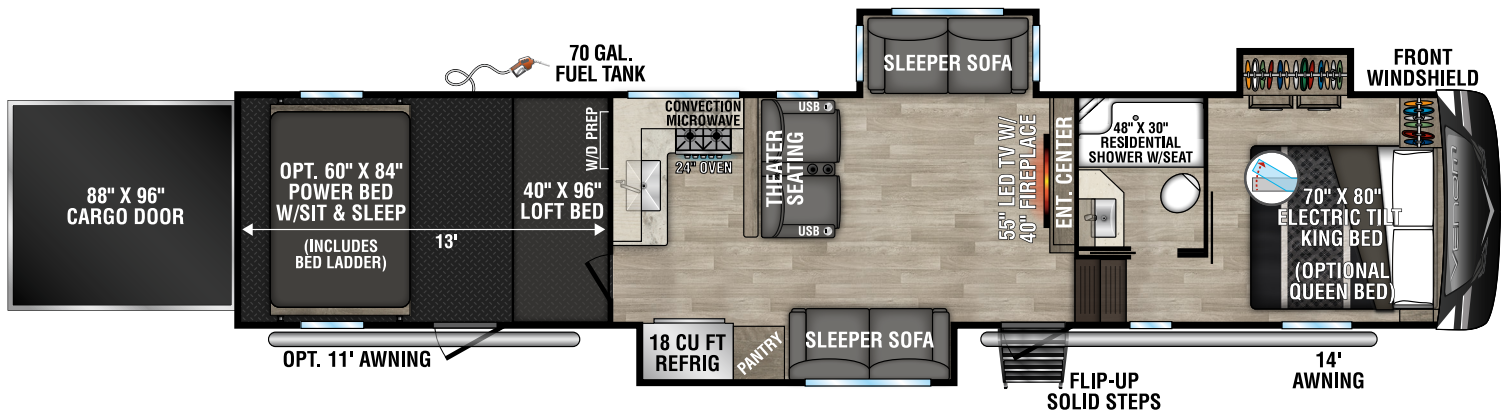

RECREATIONAL
VEHICLES

VENOM

LUXURY TOY HAULERS

Venom is available in four floorplans all featuring power beds and loft beds. You'll be sure to relax in comfort and style no matter where you are!

3911TK UUV - 14,540 | Exterior Length - 42' 8" | Sleeps - 9

4013TK UUV - 14,740 | Exterior Length - 43' 6" | Sleeps - 8

4113TK UUV - 14,360 | Exterior Length - 43' 7" | Sleeps - 10

2023 VENOM

4114TK UUV - 14,470 | Exterior Length - 43' 5" | Sleeps - 9

"OFF THE GRID" SOLAR PACKAGE

- Optional "Off the Grid" Solar Package: The roof solar prep connection makes it a breeze for our dealers to install solar panels. We use (2) 220W solar panels tied in series to produce more power than just (1) 440W panel. The MPPT charge controller produces 30% more power from the solar panel, and it's 70% more efficient than the PWM controller that competitors use. We are also able to determine battery type, lithium or lead, to maximize performance. "Off the Grid" Solar Package includes:
 - (2) 220W solar panels
 - 30A MPPT solar charge controller with MPPT remote panel
 - 2,000W pure sine wave inverter making all electrical outlets "hot"
- Plus add on (2) 100AH lithium batteries.