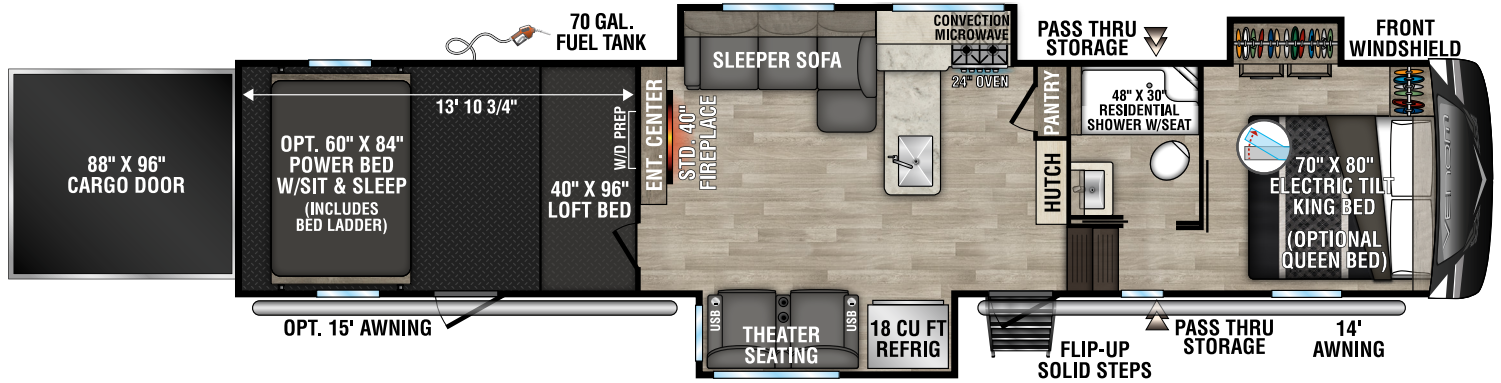

RECREATIONAL
VEHICLES

VENOM

LUXURY TOY HAULERS

Venom is available in four floorplans all featuring power beds and loft beds. You'll be sure to relax in comfort and style no matter where you are!

3911TK UUV - 14,540 | Exterior Length - 42' 8" | Sleeps - 9

4013TK UUV - 14,740 | Exterior Length - 43' 6" | Sleeps - 8

4113TK UUV - 14,360 | Exterior Length - 43' 7" | Sleeps - 10

2023 VENOM

4114TK UUV - 14,470 | Exterior Length - 43' 5" | Sleeps - 9

"OFF THE GRID" SOLAR PACKAGE

- Optional "Off the Grid" Solar Package: The roof solar prep connection makes it a breeze for our dealers to install solar panels. We use (2) 220W solar panels tied in series to produce more power than just (1) 440W panel. The MPPT charge controller produces 30% more power from the solar panel, and it's 70% more efficient than the PWM controller that competitors use. We are also able to determine battery type, lithium or lead, to maximize performance. "Off the Grid" Solar Package includes:
 - (2) 220W solar panels
 - 30A MPPT solar charge controller with MPPT remote panel
 - 2,000W pure sine wave inverter making all electrical outlets "hot"
- Plus add on (2) 100AH lithium batteries.