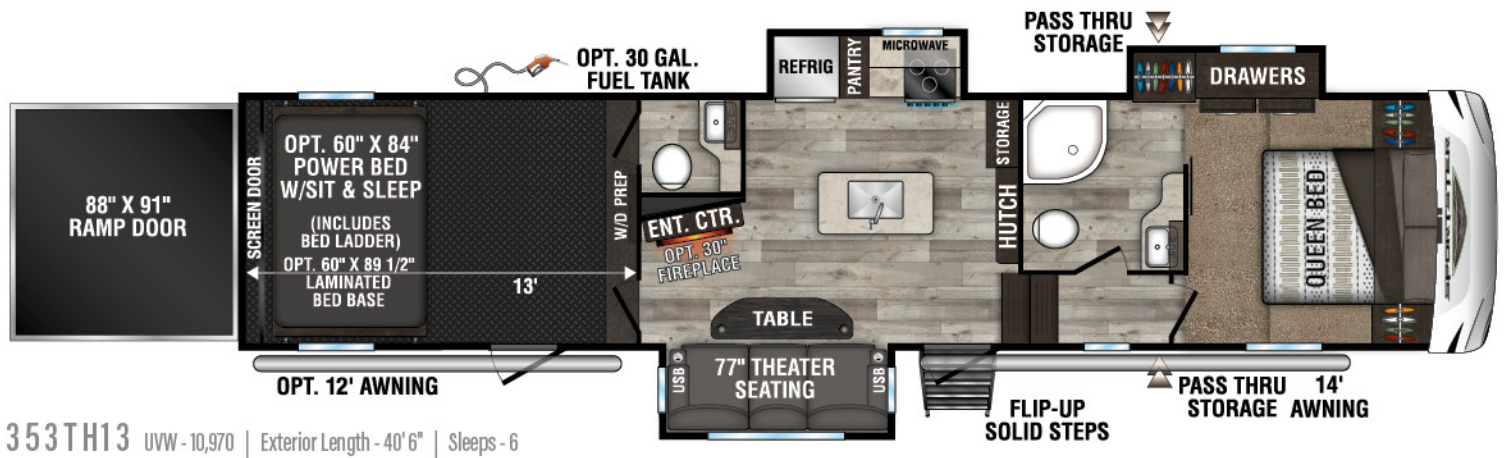

RECREATIONAL
VEHICLES

SPORTSTER

TRAVEL TRAILER AND FIFTH WHEEL TOY HAULERS

2023 SPORTSTER TRAVEL TRAILER TOY HAULERS

270THR U/V - 6,600 | Exterior Length - 30' 8" | Sleeps - 4

301THR U/V - 8,070 | Exterior Length - 35' 10" | Sleeps - 8

2023 SPORTSTER FIFTH WHEEL TOY HAULERS

280TH U/V - 8,100 | Exterior Length - 32' 6" | Sleeps - 7

2023 SPORTSTER FIFTH WHEEL TOY HAULERS

Sportster

KZ RECREATIONAL VEHICLES

985 N 900 W SHIPSEWANA, IN 46565

E: KZ@KZ-RV.COM