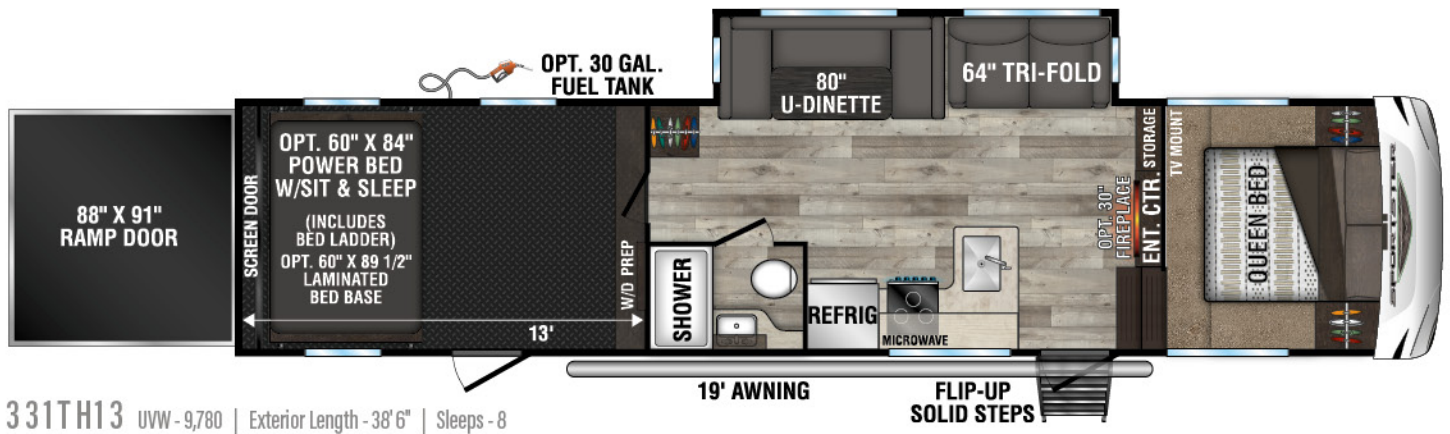

RECREATIONAL
VEHICLES

SPORTSTER

TRAVEL TRAILER AND FIFTH WHEEL TOY HAULERS

2023 SPORTSTER TRAVEL TRAILER TOY HAULERS

270THR U/V - 6,600 | Exterior Length - 30' 8" | Sleeps - 4

301THR U/V - 8,070 | Exterior Length - 35' 10" | Sleeps - 8

2023 SPORTSTER FIFTH WHEEL TOY HAULERS

280TH U/V - 8,100 | Exterior Length - 32' 6" | Sleeps - 7

2023 SPORTSTER FIFTH WHEEL TOY HAULERS

Sportster

KZ RECREATIONAL VEHICLES

985 N 900 W SHIPSEWANA, IN 46565

E: KZ@KZ-RV.COM