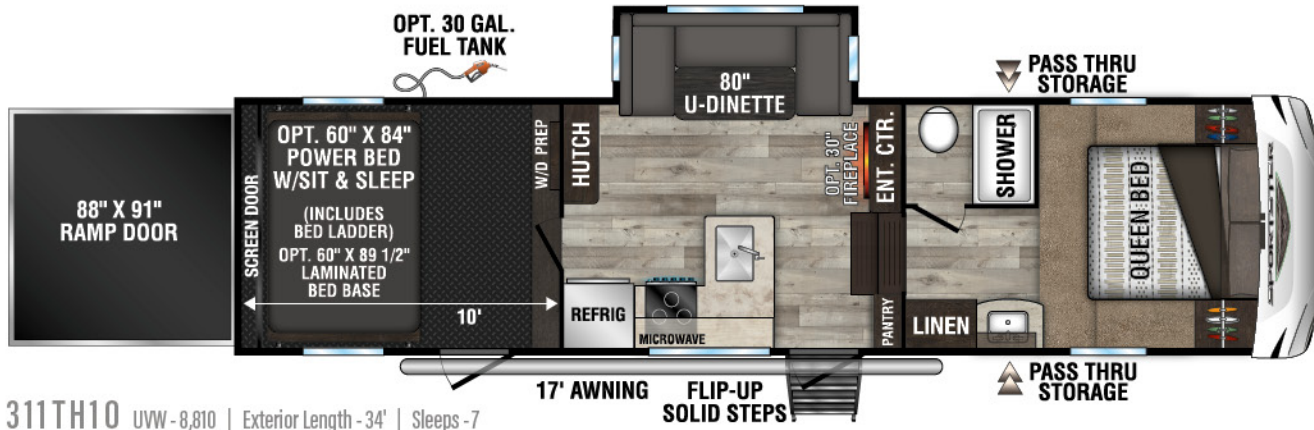

RECREATIONAL
VEHICLES

SPORTSTER

TRAVEL TRAILER AND FIFTH WHEEL TOY HAULERS

2023 SPORTSTER TRAVEL TRAILER TOY HAULERS

270THR U/V - 6,600 | Exterior Length - 30' 8" | Sleeps - 4

301THR U/V - 8,070 | Exterior Length - 35' 10" | Sleeps - 8

2023 SPORTSTER FIFTH WHEEL TOY HAULERS

280TH U/V - 8,100 | Exterior Length - 32' 6" | Sleeps - 7

2023 SPORTSTER FIFTH WHEEL TOY HAULERS

Sportster

KZ RECREATIONAL VEHICLES

985 N 900 W SHIPSEWANA, IN 46565

E: KZ@KZ-RV.COM