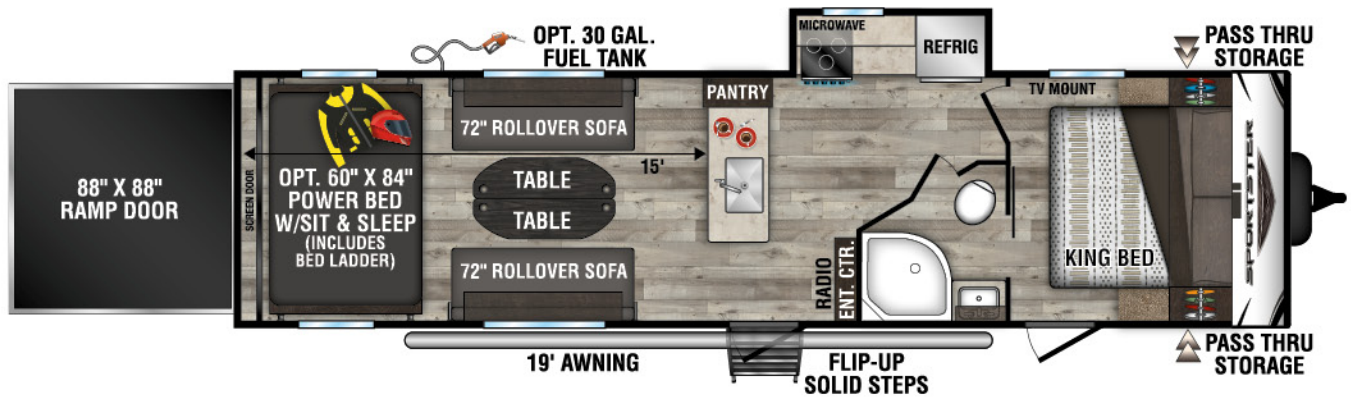

RECREATIONAL
VEHICLES

SPORTSTER

TRAVEL TRAILER AND FIFTH WHEEL TOY HAULERS

2023 SPORTSTER TRAVEL TRAILER TOY HAULERS

270THR U/V - 6,600 | Exterior Length - 30' 8" | Sleeps - 4

301THR U/V - 8,070 | Exterior Length - 35' 10" | Sleeps - 8

2023 SPORTSTER FIFTH WHEEL TOY HAULERS

280TH U/V - 8,100 | Exterior Length - 32' 6" | Sleeps - 7

2023 SPORTSTER FIFTH WHEEL TOY HAULERS

Sportster

KZ RECREATIONAL VEHICLES

985 N 900 W SHIPSEWANA, IN 46565

E: KZ@KZ-RV.COM