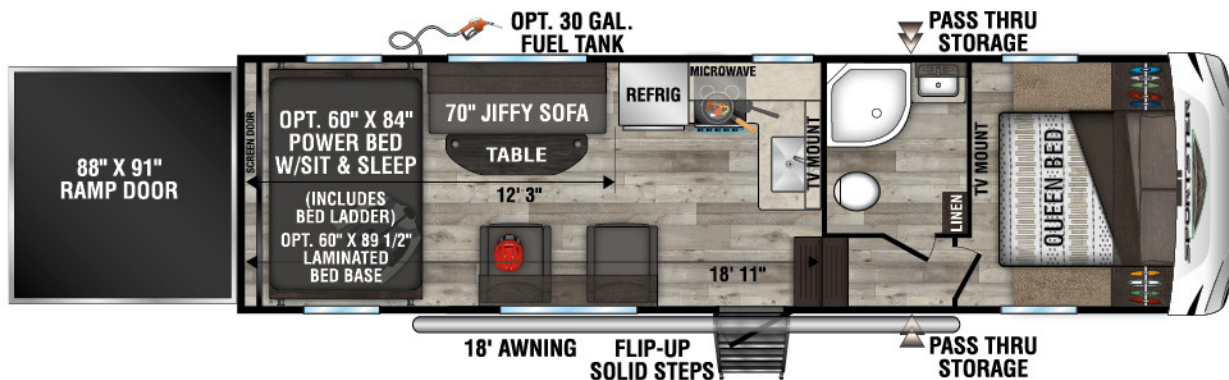

RECREATIONAL
VEHICLES

SPORTSTER

TRAVEL TRAILER AND FIFTH WHEEL TOY HAULERS

2023 SPORTSTER TRAVEL TRAILER TOY HAULERS

270THR U/V - 6,600 | Exterior Length - 30' 8" | Sleeps - 4

301THR U/V - 8,070 | Exterior Length - 35' 10" | Sleeps - 8

2023 SPORTSTER FIFTH WHEEL TOY HAULERS

280TH U/V - 8,100 | Exterior Length - 32' 6" | Sleeps - 7

2023 SPORTSTER FIFTH WHEEL TOY HAULERS

Sportster

KZ RECREATIONAL VEHICLES

985 N 900 W SHIPSEWANA, IN 46565

E: KZ@KZ-RV.COM