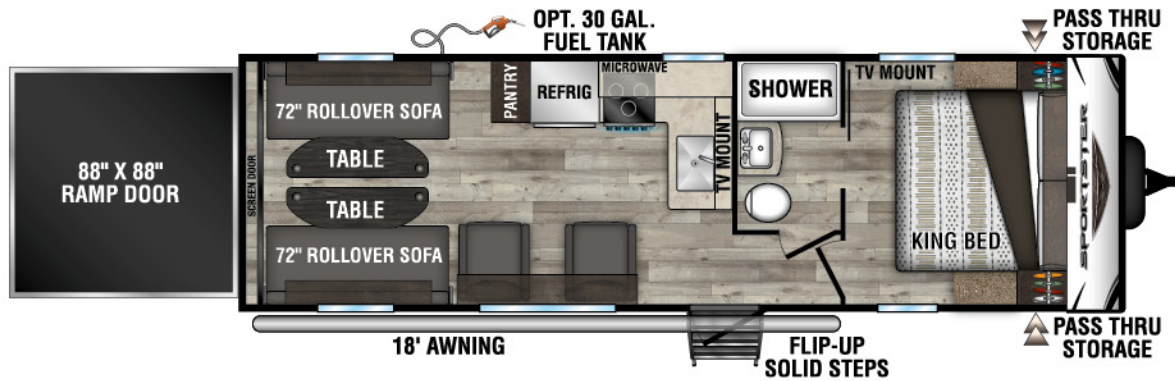

RECREATIONAL
VEHICLES

SPORTSTER

TRAVEL TRAILER AND FIFTH WHEEL TOY HAULERS

2023 SPORTSTER TRAVEL TRAILER TOY HAULERS

270THR U/V - 6,600 | Exterior Length - 30' 8" | Sleeps - 4

301THR U/V - 8,070 | Exterior Length - 35' 10" | Sleeps - 8

2023 SPORTSTER FIFTH WHEEL TOY HAULERS

280TH U/V - 8,100 | Exterior Length - 32' 6" | Sleeps - 7

2023 SPORTSTER FIFTH WHEEL TOY HAULERS

Sportster

KZ RECREATIONAL VEHICLES

985 N 900 W SHIPSEWANA, IN 46565

E: KZ@KZ-RV.COM