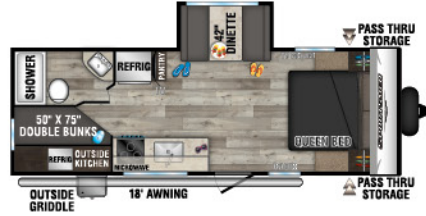

RECREATIONAL
VEHICLES

SPORTSMEN SE

VALUE-PACKED TRAVEL TRAILERS

NEW

221RESE

UWV - 5,310 | Exterior Length - 27' 2" | Sleeps - 6

231BHKSE

UWV - 4,860 | Exterior Length - 26' 5" | Sleeps - 7

231FKKSE

UWV - 5,300 | Exterior Length - 27' 5" | Sleeps - 4

241RKSE

UWV - 5,500 | Exterior Length - 28' 2" | Sleeps - 5

251RSSE

UWV - 5,420 | Exterior Length - 29' 7" | Sleeps - 6

260BHSE

UWV - 4,700 | Exterior Length - 28' 7" | Sleeps - 9

261BHKSE

UWV - 5,900 | Exterior Length - 31' 7" | Sleeps - 9

270BHSE

UWV - 4,990 | Exterior Length - 31' 5" | Sleeps - 6

271BHKSE

UWV - 5,710 | Exterior Length - 30' 11" | Sleeps - 9

281BHSE UWV - 5,980 | Exterior Length - 32' 7" | Sleeps - 9

332BHKSE UUV - 7,390 | Exterior Length - 37'3" | Sleeps - 10

TOY HAULERS

250THSE - TOY HAULER

UUV - 5,300 | Exterior Length - 29'1" | Sleeps - 6

270THSE - TOY HAULER

UUV - 5,400 | Exterior Length - 30'10" | Sleeps - 6