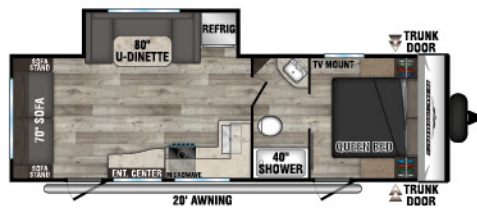

RECREATIONAL
VEHICLES

SPORTSMEN SE

VALUE-PACKED TRAVEL TRAILERS

NEW

221RESE

UWV - 5,310 | Exterior Length - 27' 2" | Sleeps - 6

231BHKSE

UWV - 4,860 | Exterior Length - 26' 5" | Sleeps - 7

231FKKSE

UWV - 5,300 | Exterior Length - 27' 5" | Sleeps - 4

241RKSE

UWV - 5,500 | Exterior Length - 28' 2" | Sleeps - 5

251RSSE

UWV - 5,420 | Exterior Length - 29' 7" | Sleeps - 6

260BHSE

UWV - 4,700 | Exterior Length - 28' 7" | Sleeps - 9

261BHKSE

UWV - 5,900 | Exterior Length - 31' 7" | Sleeps - 9

270BHSE

UWV - 4,990 | Exterior Length - 31' 5" | Sleeps - 6

271BHKSE

UWV - 5,710 | Exterior Length - 30' 11" | Sleeps - 9

281BHSE UWV - 5,980 | Exterior Length - 32' 7" | Sleeps - 9

332BHKSE UUV - 7,390 | Exterior Length - 37'3" | Sleeps - 10

TOY HAULERS

250THSE - TOY HAULER

UUV - 5,300 | Exterior Length - 29'1" | Sleeps - 6

270THSE - TOY HAULER

UUV - 5,400 | Exterior Length - 30'10" | Sleeps - 6