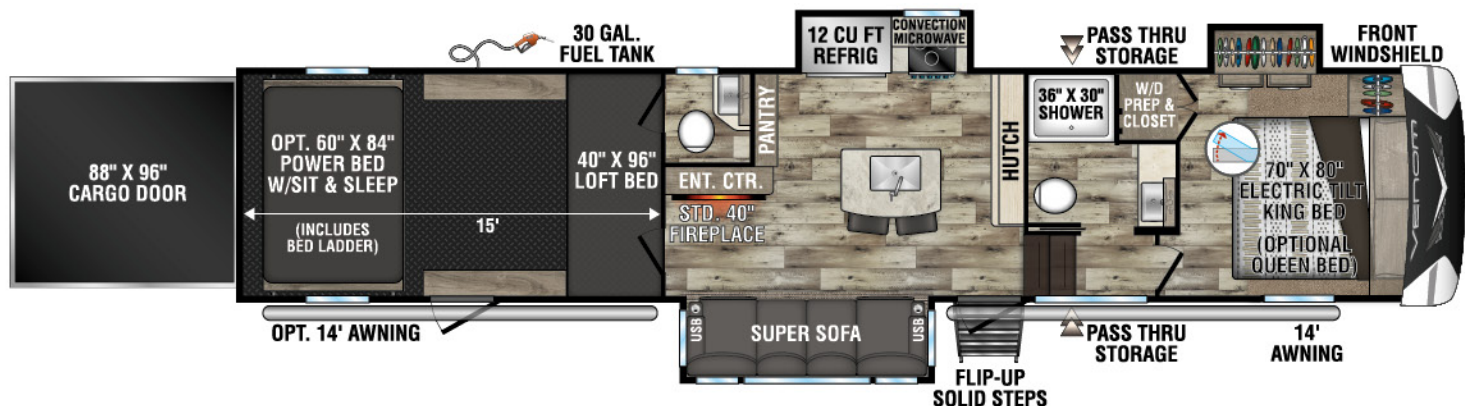

# VENOM V-SERIES

LUXURY TOY HAULERS

V3313TK UVW - 12,820 | Exterior Length - 40' 10" | Sleeps - 8

V3413TK UVW - 12,630 | Exterior Length - 40' 11" | Sleeps - 8

# 2022 VENOM V-SERIES

V3815TK UUV - 13,510 | Exterior Length - 42' 10" | Sleeps - 8

V3916TK UUV - 13,400 | Exterior Length - 43' 8" | Sleeps - 8