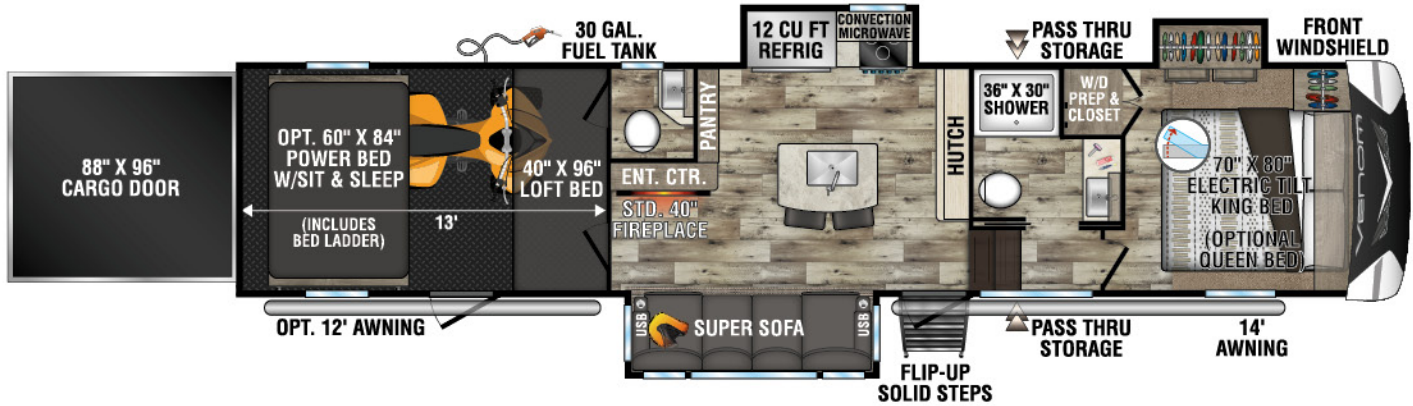

# VENOM V-SERIES

LUXURY TOY HAULERS

V3313TK UVW - 12,820 | Exterior Length - 40' 10" | Sleeps - 8

V3413TK UVW - 12,630 | Exterior Length - 40' 11" | Sleeps - 8

# 2022 VENOM V-SERIES

V3815TK UUV - 13,510 | Exterior Length - 42' 10" | Sleeps - 8

V3916TK UUV - 13,400 | Exterior Length - 43' 8" | Sleeps - 8