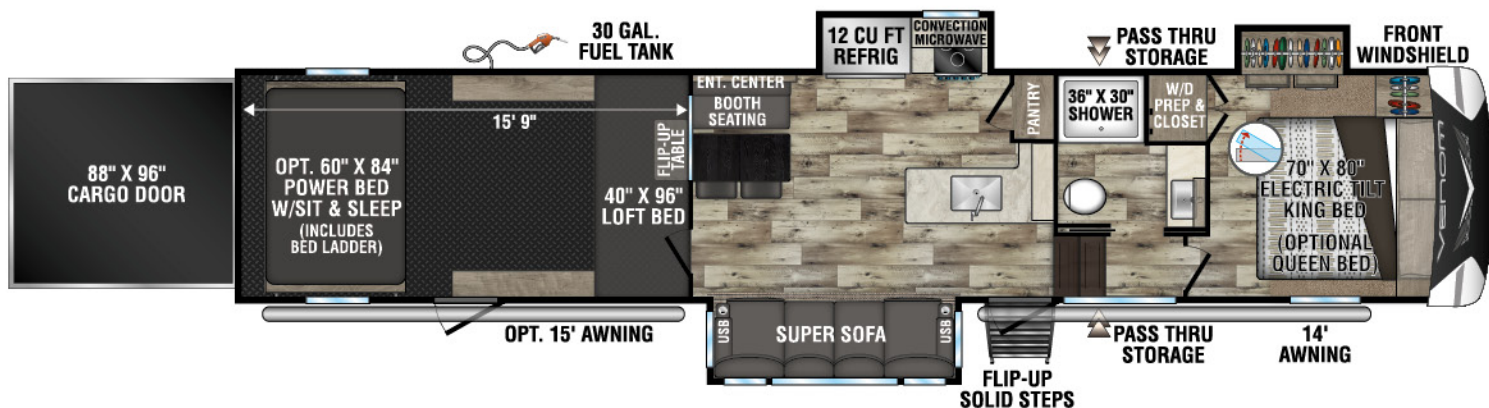

# VENOM V-SERIES

LUXURY TOY HAULERS

V3313TK UVW - 12,820 | Exterior Length - 40' 10" | Sleeps - 8

V3413TK UVW - 12,630 | Exterior Length - 40' 11" | Sleeps - 8

# 2022 VENOM V-SERIES

V3815TK UUV - 13,510 | Exterior Length - 42' 10" | Sleeps - 8

V3916TK UUV - 13,400 | Exterior Length - 43' 8" | Sleeps - 8