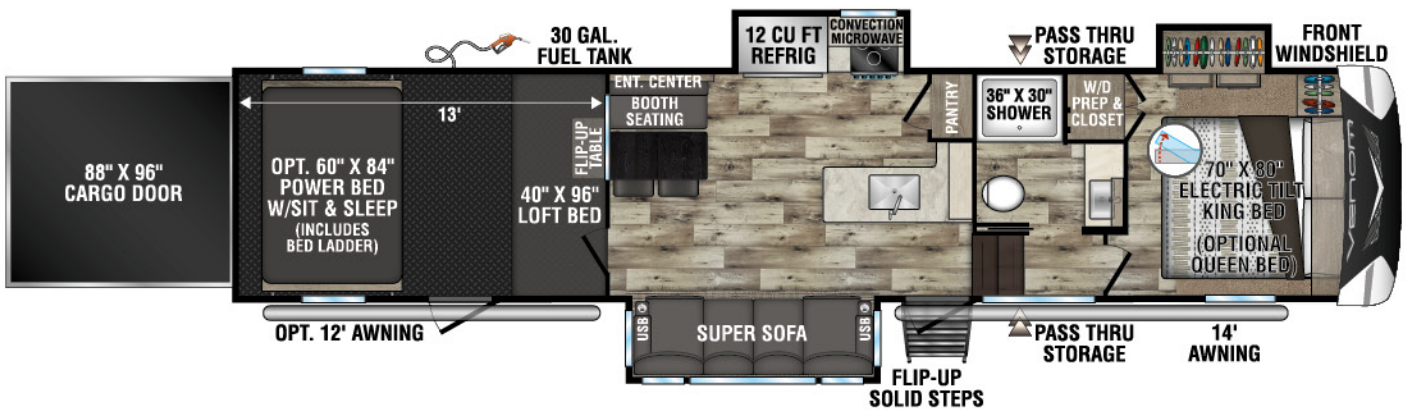

# VENOM V-SERIES

LUXURY TOY HAULERS

V3313TK UVW - 12,820 | Exterior Length - 40' 10" | Sleeps - 8

V3413TK UVW - 12,630 | Exterior Length - 40' 11" | Sleeps - 8

# 2022 VENOM V-SERIES

V3815TK UUV - 13,510 | Exterior Length - 42' 10" | Sleeps - 8

V3916TK UUV - 13,400 | Exterior Length - 43' 8" | Sleeps - 8