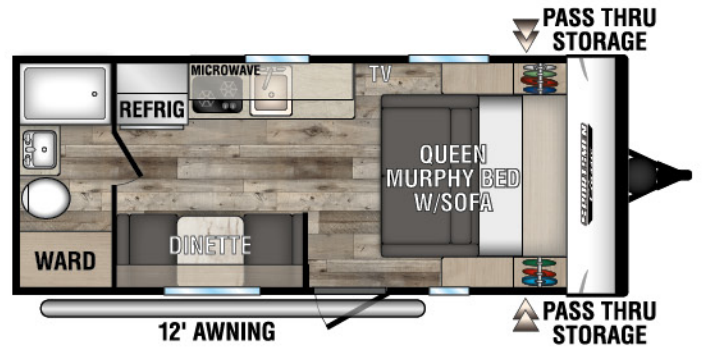

# SPORTSMEN CLASSIC

ULTRA LIGHTWEIGHT TRAVEL TRAILERS

130RB UYW - 2,240 | Exterior Length - 16'9" | Sleeps - 2

160QB UYW - 2,900 | Exterior Length - 22' | Sleeps - 3

160RBT UYW - 2,740 | Exterior Length - 19'2" | Sleeps - 6

170MB UYW - 2,870 | Exterior Length - 22' | Sleeps - 3

180BH UYW - 2,690 | Exterior Length - 21'5" | Sleeps - 4

180RBT UYW - 3,370 | Exterior Length - 21'9" | Sleeps - 8

# 2022 SPORTSMEN CLASSIC

**180TH TOY HAULER** UUV-3,260 | Exterior Length - 21' 8" | Sleeps - 4

**181BH** UUV-2,980 | Exterior Length - 21' 5" | Sleeps - 5

**191BHK** UUV-3,420 | Exterior Length - 22' 1" | Sleeps - 5