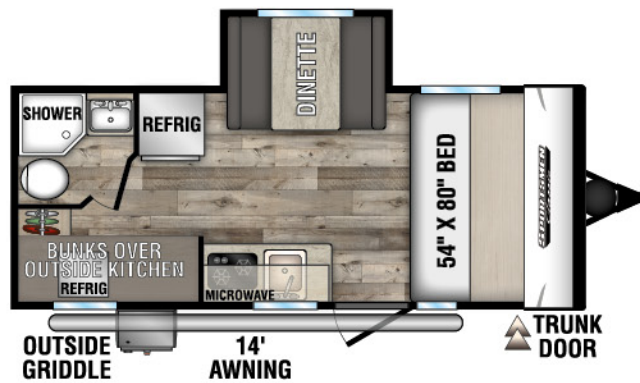

# SPORTSMEN CLASSIC

ULTRA LIGHTWEIGHT TRAVEL TRAILERS

130RB UYW - 2,240 | Exterior Length - 16'9" | Sleeps - 2

160QB UYW - 2,900 | Exterior Length - 22' | Sleeps - 3

160RBT UYW - 2,740 | Exterior Length - 19'2" | Sleeps - 6

170MB UYW - 2,870 | Exterior Length - 22' | Sleeps - 3

180BH UYW - 2,690 | Exterior Length - 21'5" | Sleeps - 4

180RBT UYW - 3,370 | Exterior Length - 21'9" | Sleeps - 8

# 2022 SPORTSMEN CLASSIC

**180TH TOY HAULER** UUV-3,260 | Exterior Length - 21' 8" | Sleeps - 4

**181BH** UUV-2,980 | Exterior Length - 21' 5" | Sleeps - 5

**191BHK** UUV-3,420 | Exterior Length - 22' 1" | Sleeps - 5