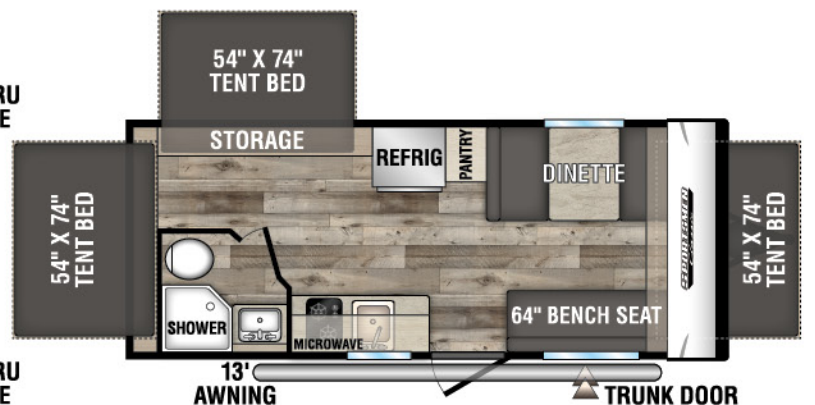

# SPORTSMEN CLASSIC

ULTRA LIGHTWEIGHT TRAVEL TRAILERS

130RB UYW - 2,240 | Exterior Length - 16'9" | Sleeps - 2

160QB UYW - 2,900 | Exterior Length - 22' | Sleeps - 3

160RBT UYW - 2,740 | Exterior Length - 19'2" | Sleeps - 6

170MB UYW - 2,870 | Exterior Length - 22' | Sleeps - 3

180BH UYW - 2,690 | Exterior Length - 21'5" | Sleeps - 4

180RBT UYW - 3,370 | Exterior Length - 21'9" | Sleeps - 8

# 2022 SPORTSMEN CLASSIC

**180TH TOY HAULER** UUV-3,260 | Exterior Length - 21' 8" | Sleeps - 4

**181BH** UUV-2,980 | Exterior Length - 21' 5" | Sleeps - 5

**191BHK** UUV-3,420 | Exterior Length - 22' 1" | Sleeps - 5