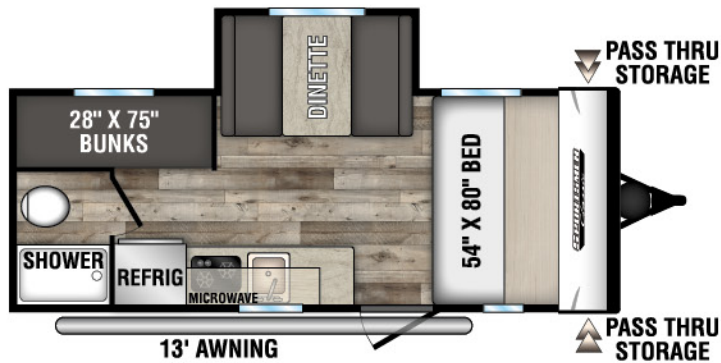

# SPORTSMEN CLASSIC

ULTRA LIGHTWEIGHT TRAVEL TRAILERS

130RB UYW - 2,240 | Exterior Length - 16'9" | Sleeps - 2

160QB UYW - 2,900 | Exterior Length - 22' | Sleeps - 3

160RBT UYW - 2,740 | Exterior Length - 19'2" | Sleeps - 6

170MB UYW - 2,870 | Exterior Length - 22' | Sleeps - 3

180BH UYW - 2,690 | Exterior Length - 21'5" | Sleeps - 4

180RBT UYW - 3,370 | Exterior Length - 21'9" | Sleeps - 8

# 2022 SPORTSMEN CLASSIC

**180TH TOY HAULER** UUV-3,260 | Exterior Length - 21' 8" | Sleeps - 4

**181BH** UUV-2,980 | Exterior Length - 21' 5" | Sleeps - 5

**191BHK** UUV-3,420 | Exterior Length - 22' 1" | Sleeps - 5