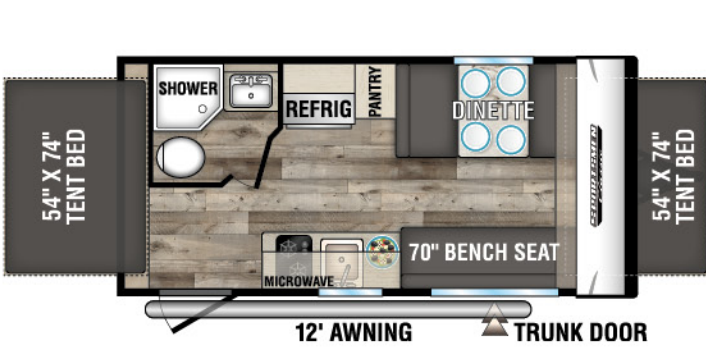

# SPORTSMEN CLASSIC

ULTRA LIGHTWEIGHT TRAVEL TRAILERS

130RB UYW - 2,240 | Exterior Length - 16'9" | Sleeps - 2

160QB UYW - 2,900 | Exterior Length - 22' | Sleeps - 3

160RBT UYW - 2,740 | Exterior Length - 19'2" | Sleeps - 6

170MB UYW - 2,870 | Exterior Length - 22' | Sleeps - 3

180BH UYW - 2,690 | Exterior Length - 21'5" | Sleeps - 4

180RBT UYW - 3,370 | Exterior Length - 21'9" | Sleeps - 8

# 2022 SPORTSMEN CLASSIC

**180TH TOY HAULER** UUV-3,260 | Exterior Length - 21' 8" | Sleeps - 4

**181BH** UUV-2,980 | Exterior Length - 21' 5" | Sleeps - 5

**191BHK** UUV-3,420 | Exterior Length - 22' 1" | Sleeps - 5