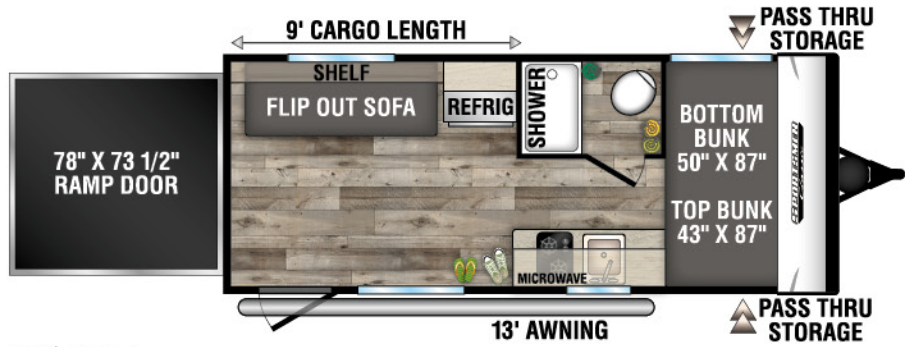

# SPORTSMEN CLASSIC

ULTRA LIGHTWEIGHT TRAVEL TRAILERS

130RB UYW - 2,240 | Exterior Length - 16'9" | Sleeps - 2

160QB UYW - 2,900 | Exterior Length - 22' | Sleeps - 3

160RBT UYW - 2,740 | Exterior Length - 19'2" | Sleeps - 6

170MB UYW - 2,870 | Exterior Length - 22' | Sleeps - 3

180BH UYW - 2,690 | Exterior Length - 21'5" | Sleeps - 4

180RBT UYW - 3,370 | Exterior Length - 21'9" | Sleeps - 8

# 2022 SPORTSMEN CLASSIC

**180TH TOY HAULER** UUV-3,260 | Exterior Length - 21' 8" | Sleeps - 4

**181BH** UUV-2,980 | Exterior Length - 21' 5" | Sleeps - 5

**191BHK** UUV-3,420 | Exterior Length - 22' 1" | Sleeps - 5