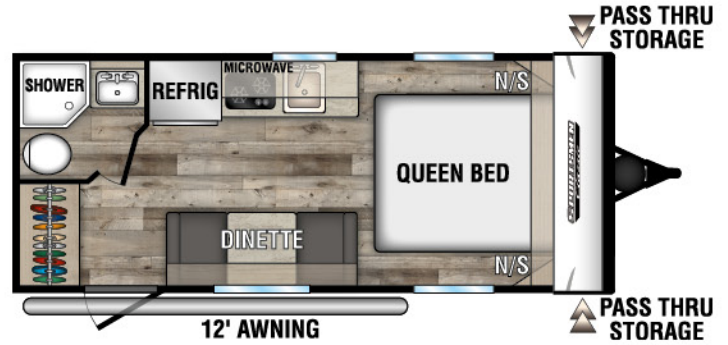

# SPORTSMEN CLASSIC

ULTRA LIGHTWEIGHT TRAVEL TRAILERS

130RB UYW - 2,240 | Exterior Length - 16'9" | Sleeps - 2

160QB UYW - 2,900 | Exterior Length - 22' | Sleeps - 3

160RBT UYW - 2,740 | Exterior Length - 19'2" | Sleeps - 6

170MB UYW - 2,870 | Exterior Length - 22' | Sleeps - 3

180BH UYW - 2,690 | Exterior Length - 21'5" | Sleeps - 4

180RBT UYW - 3,370 | Exterior Length - 21'9" | Sleeps - 8

# 2022 SPORTSMEN CLASSIC

**180TH TOY HAULER** UUV-3,260 | Exterior Length - 21' 8" | Sleeps - 4

**181BH** UUV-2,980 | Exterior Length - 21' 5" | Sleeps - 5

**191BHK** UUV-3,420 | Exterior Length - 22' 1" | Sleeps - 5