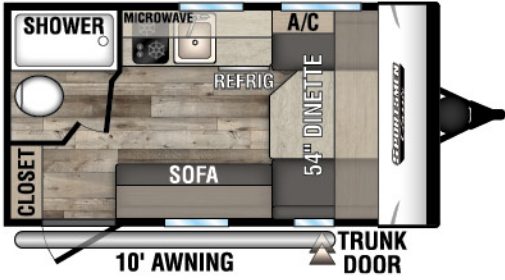

# SPORTSMEN CLASSIC

ULTRA LIGHTWEIGHT TRAVEL TRAILERS

130RB UYW - 2,240 | Exterior Length - 16'9" | Sleeps - 2

160QB UYW - 2,900 | Exterior Length - 22' | Sleeps - 3

160RBT UYW - 2,740 | Exterior Length - 19'2" | Sleeps - 6

170MB UYW - 2,870 | Exterior Length - 22' | Sleeps - 3

180BH UYW - 2,690 | Exterior Length - 21'5" | Sleeps - 4

180RBT UYW - 3,370 | Exterior Length - 21'9" | Sleeps - 8

# 2022 SPORTSMEN CLASSIC

**180TH TOY HAULER** UUV-3,260 | Exterior Length - 21' 8" | Sleeps - 4

**181BH** UUV-2,980 | Exterior Length - 21' 5" | Sleeps - 5

**191BHK** UUV-3,420 | Exterior Length - 22' 1" | Sleeps - 5