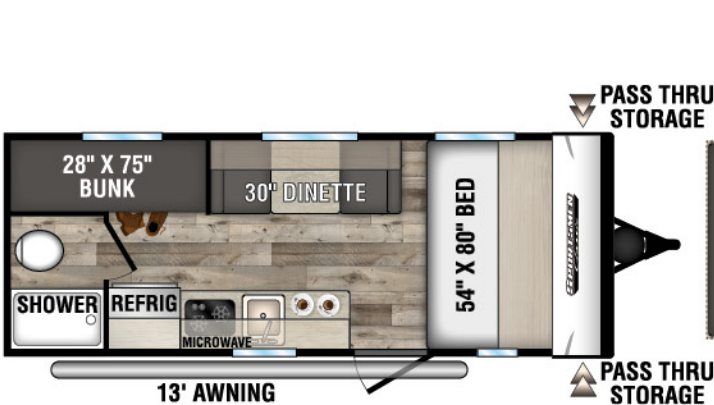

# SPORTSMEN CLASSIC

ULTRA LIGHTWEIGHT TRAVEL TRAILERS

130RB UYW - 2,240 | Exterior Length - 16'9" | Sleeps - 2

160QB UYW - 2,900 | Exterior Length - 22' | Sleeps - 3

160RBT UYW - 2,740 | Exterior Length - 19'2" | Sleeps - 6

170MB UYW - 2,870 | Exterior Length - 22' | Sleeps - 3

180BH UYW - 2,690 | Exterior Length - 21'5" | Sleeps - 4

180RBT UYW - 3,370 | Exterior Length - 21'9" | Sleeps - 8

# 2022 SPORTSMEN CLASSIC

**180TH TOY HAULER** UUV-3,260 | Exterior Length - 21' 8" | Sleeps - 4

**181BH** UUV-2,980 | Exterior Length - 21' 5" | Sleeps - 5

**191BHK** UUV-3,420 | Exterior Length - 22' 1" | Sleeps - 5