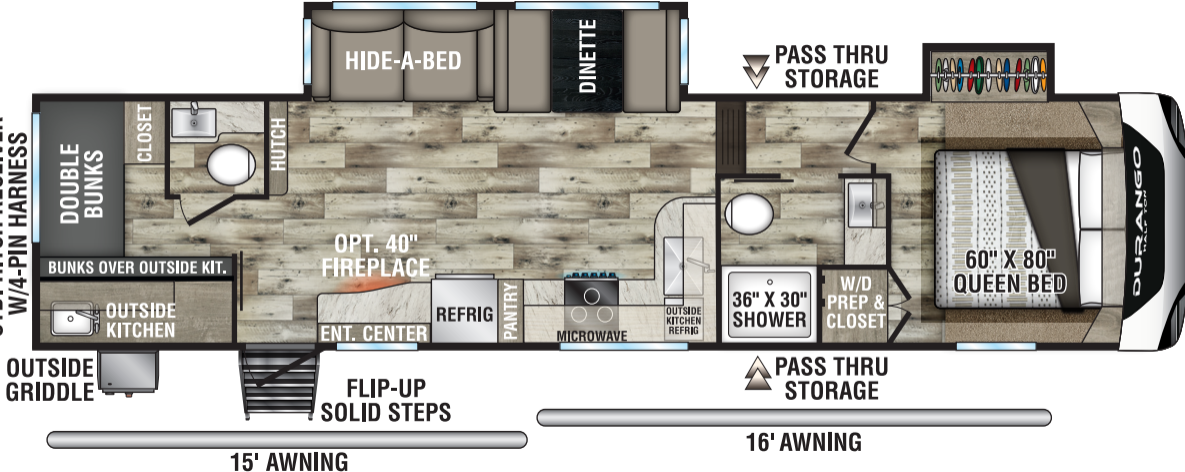

STD. HITCH RECEIVER  
W/4-PIN HARNESS

HIDE-A-BED  
DINETTE

▼ PASS THRU STORAGE

DOUBLE BUNKS

CLOSET

HUTCH

OPT. 40" FIREPLACE

BUNKS OVER OUTSIDE KIT.

OUTSIDE KITCHEN

ENT. CENTER

REFRIG

PANTRY

MICROWAVE

OUTSIDE KITCHEN REFRIG

36" X 30" SHOWER

W/D PREP & CLOSET

60" X 80" QUEEN BED

DURANGO TRAVELER

OUTSIDE GRIDDLE

FLIP-UP SOLID STEPS

▲ PASS THRU STORAGE

15' AWNING

16' AWNING