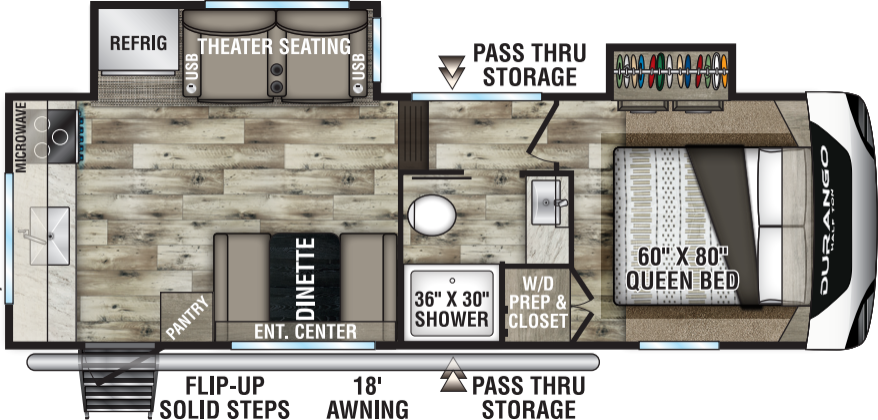

**STD. HITCH RECEIVER
W/4-PIN HARNESS**

REFRIG

THEATER SEATING

USB

USB

**PASS THRU
STORAGE**

MICROWAVE

**60" X 80"
QUEEN BED**

PANTRY

DINETTE

ENT. CENTER

**36" X 30"
SHOWER**

**W/D
PREP &
CLOSET**

**FLIP-UP
SOLID STEPS**

**18'
AWNING**

**PASS THRU
STORAGE**