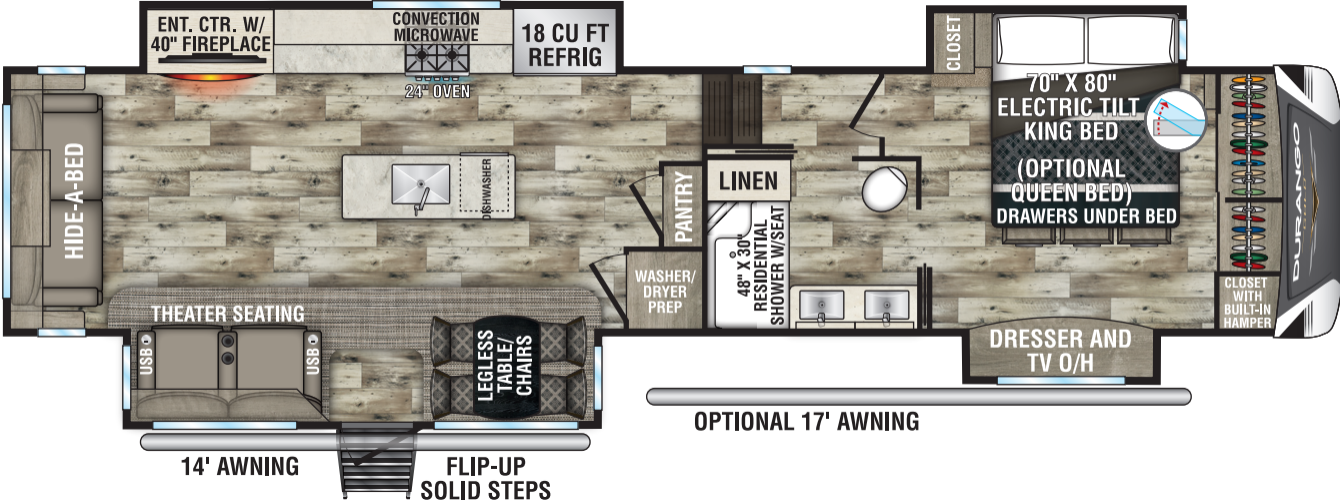

STD. HITCH RECEIVER  
W/4-PIN HARNESS

ENT. CTR. W/  
40" FIREPLACE

CONVECTION  
MICROWAVE

18 CU FT  
REFRIG

24" OVEN

CLOSET

70" X 80"  
ELECTRIC TILT  
KING BED  
(OPTIONAL  
QUEEN BED)  
DRAWERS UNDER BED

CLOSET  
WITH  
BUILT-IN  
HAMPER

HIDE-A-BED

THEATER SEATING

USB

USB

LEGLESS  
TABLE/  
CHAIRS

PANTRY

LINEN

48" X 30"  
RESIDENTIAL  
SHOWER W/SEAT

WASHER/  
DRYER  
PREP

DRESSER AND  
TV O/H

OPTIONAL 17' AWNING

14' AWNING

FLIP-UP  
SOLID STEPS